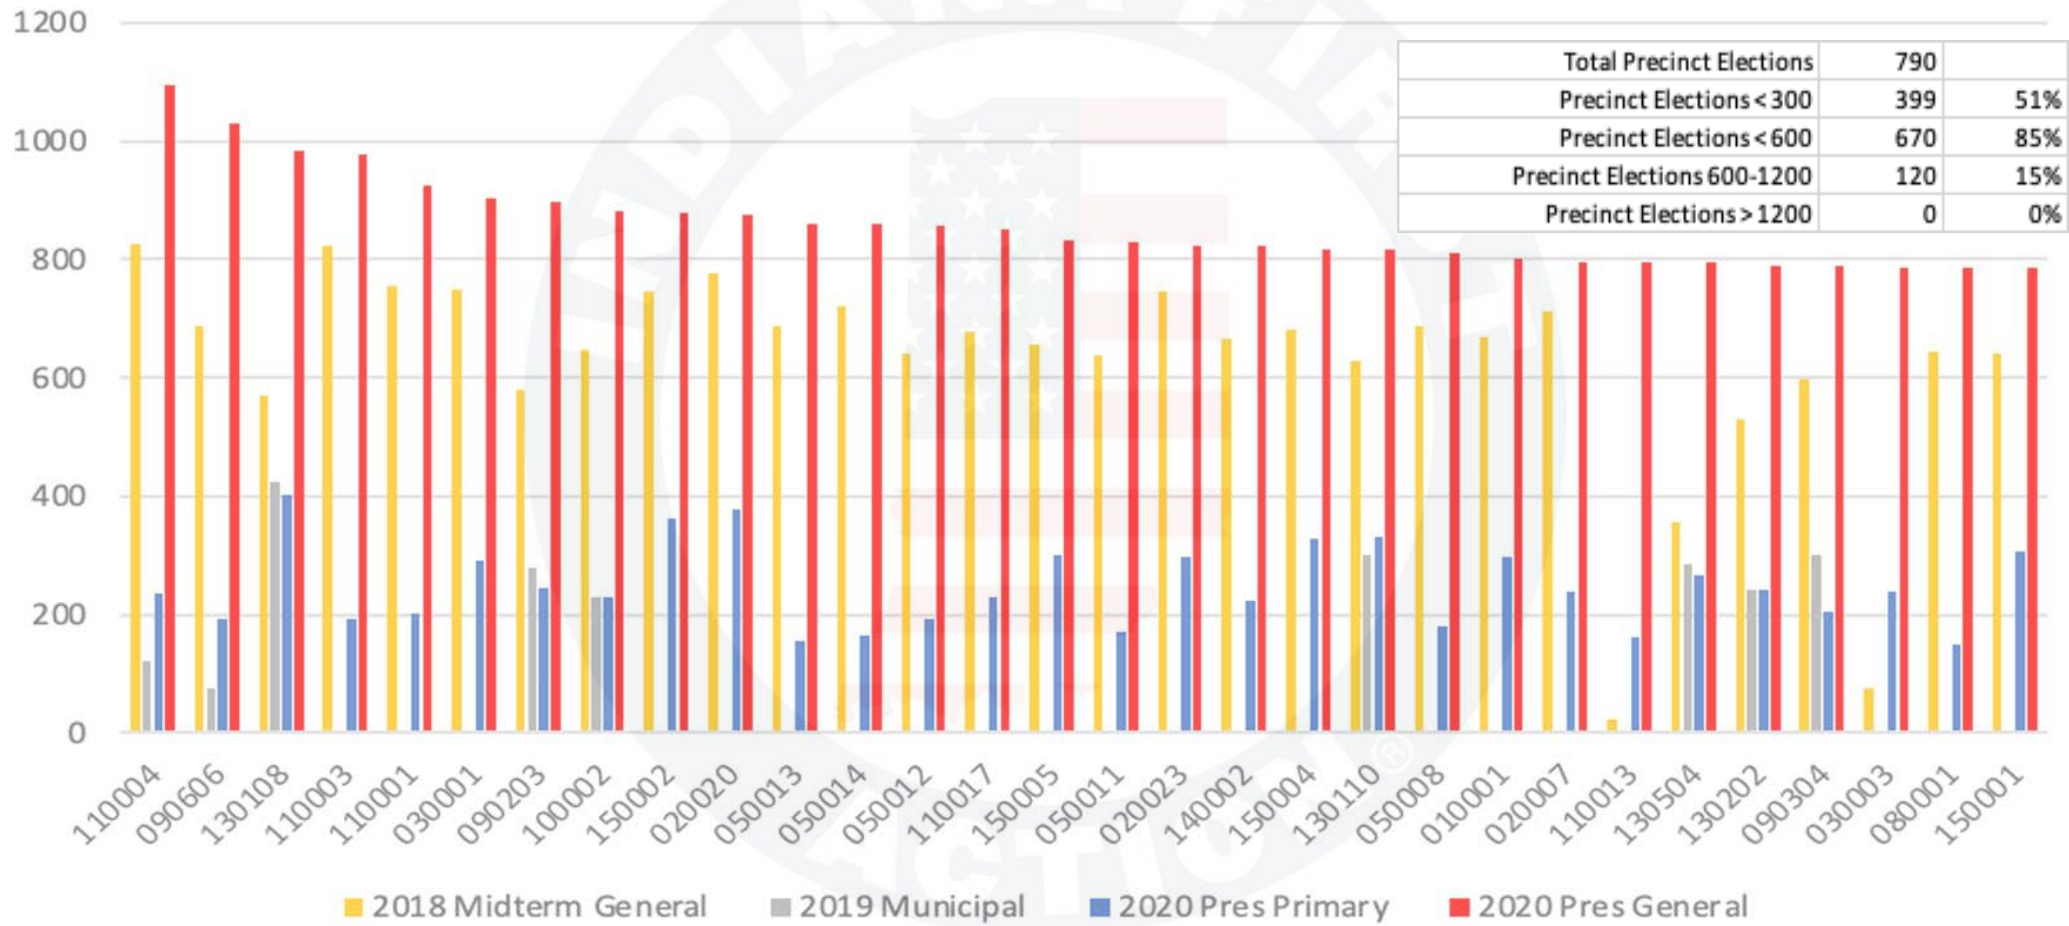

Spencer County

Spencer County Indiana - Ballots Cast by Precinct

© 2023 INDIANA FIRST ACTION. ALL RIGHTS RESERVED.

St Joseph County

St. Joseph County Indiana - Ballots Cast by Precinct

© 2023 INDIANA FIRST ACTION. ALL RIGHTS RESERVED.