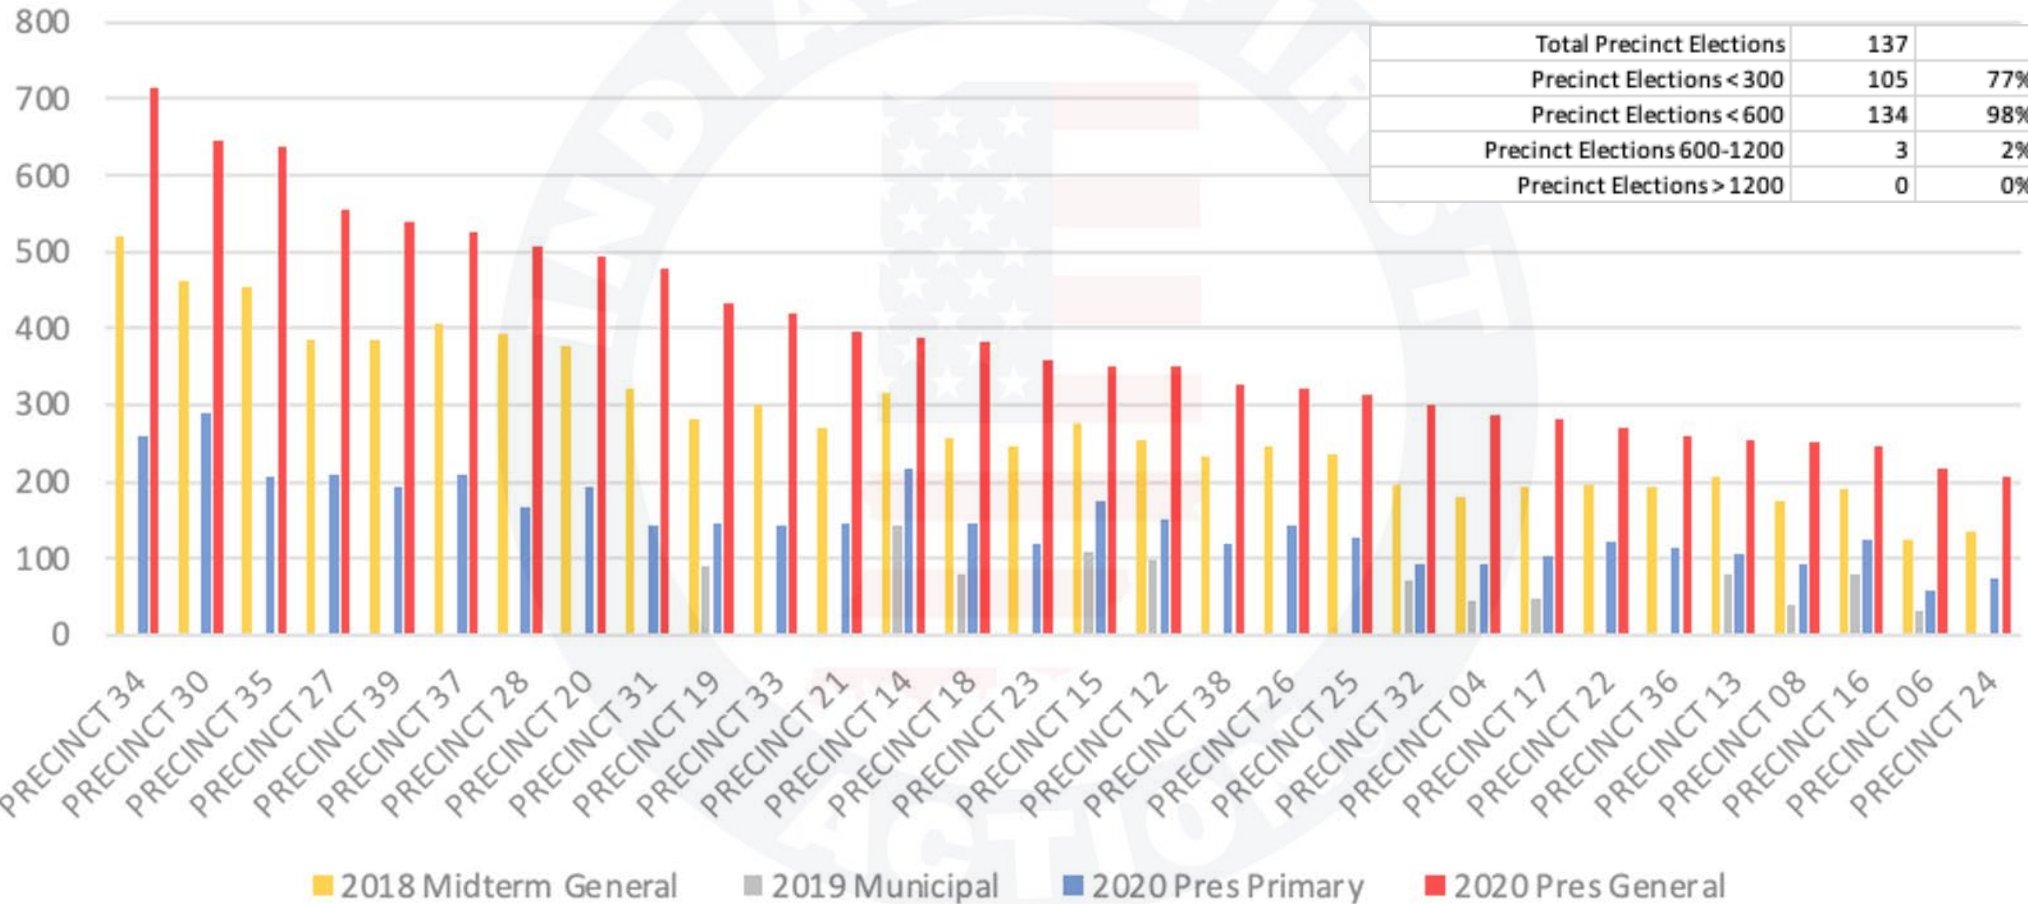

Clay County

Clay County Indiana - Ballots Cast by Precinct

© 2023 INDIANA FIRST ACTION. ALL RIGHTS RESERVED.

Clinton County

Clinton County Indiana - Ballots Cast by Precinct

Crawford County

Crawford County Indiana - Ballots Cast by Precinct