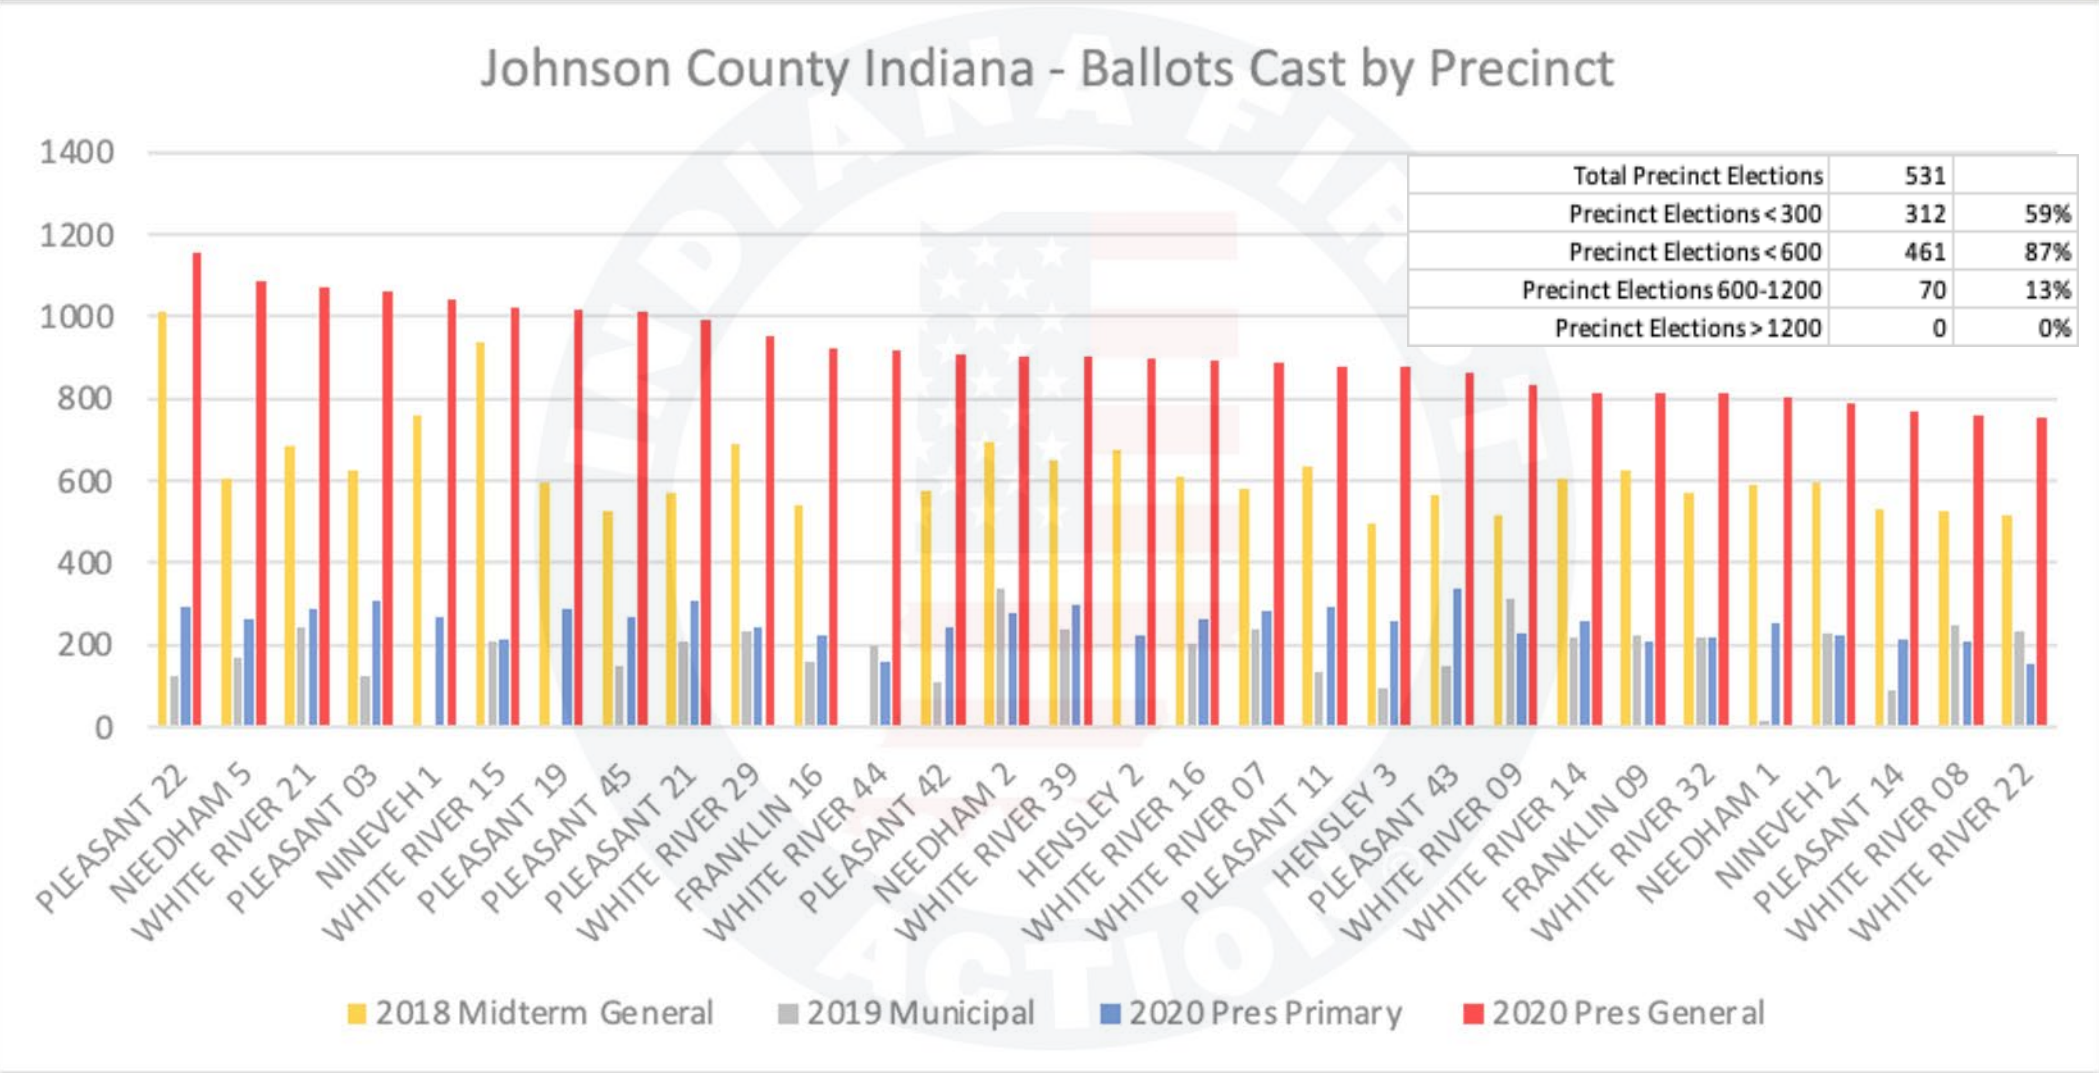

Jennings County

Jennings County Indiana - Ballots Cast by Precinct

© 2023 INDIANA FIRST ACTION. ALL RIGHTS RESERVED.

Johnson County

Johnson County Indiana - Ballots Cast by Precinct

© 2023 INDIANA FIRST ACTION. ALL RIGHTS RESERVED.