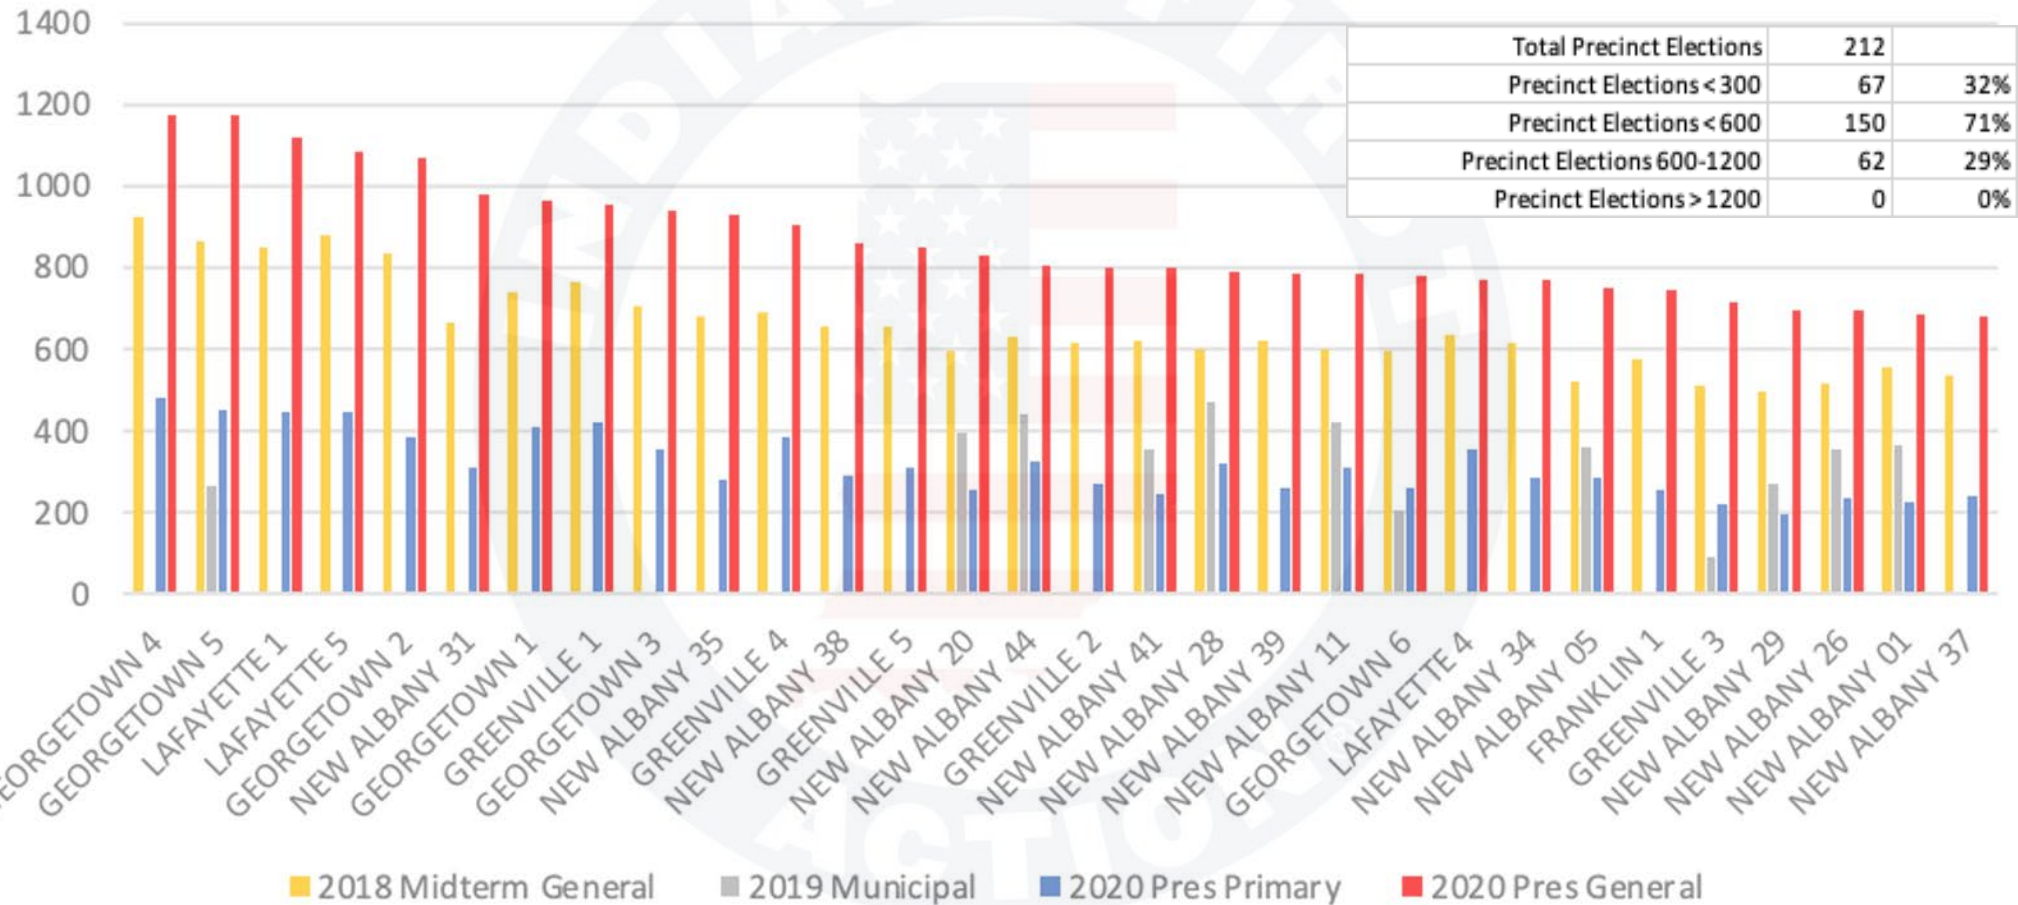

Floyd County

Floyd County Indiana - Ballots Cast by Precinct