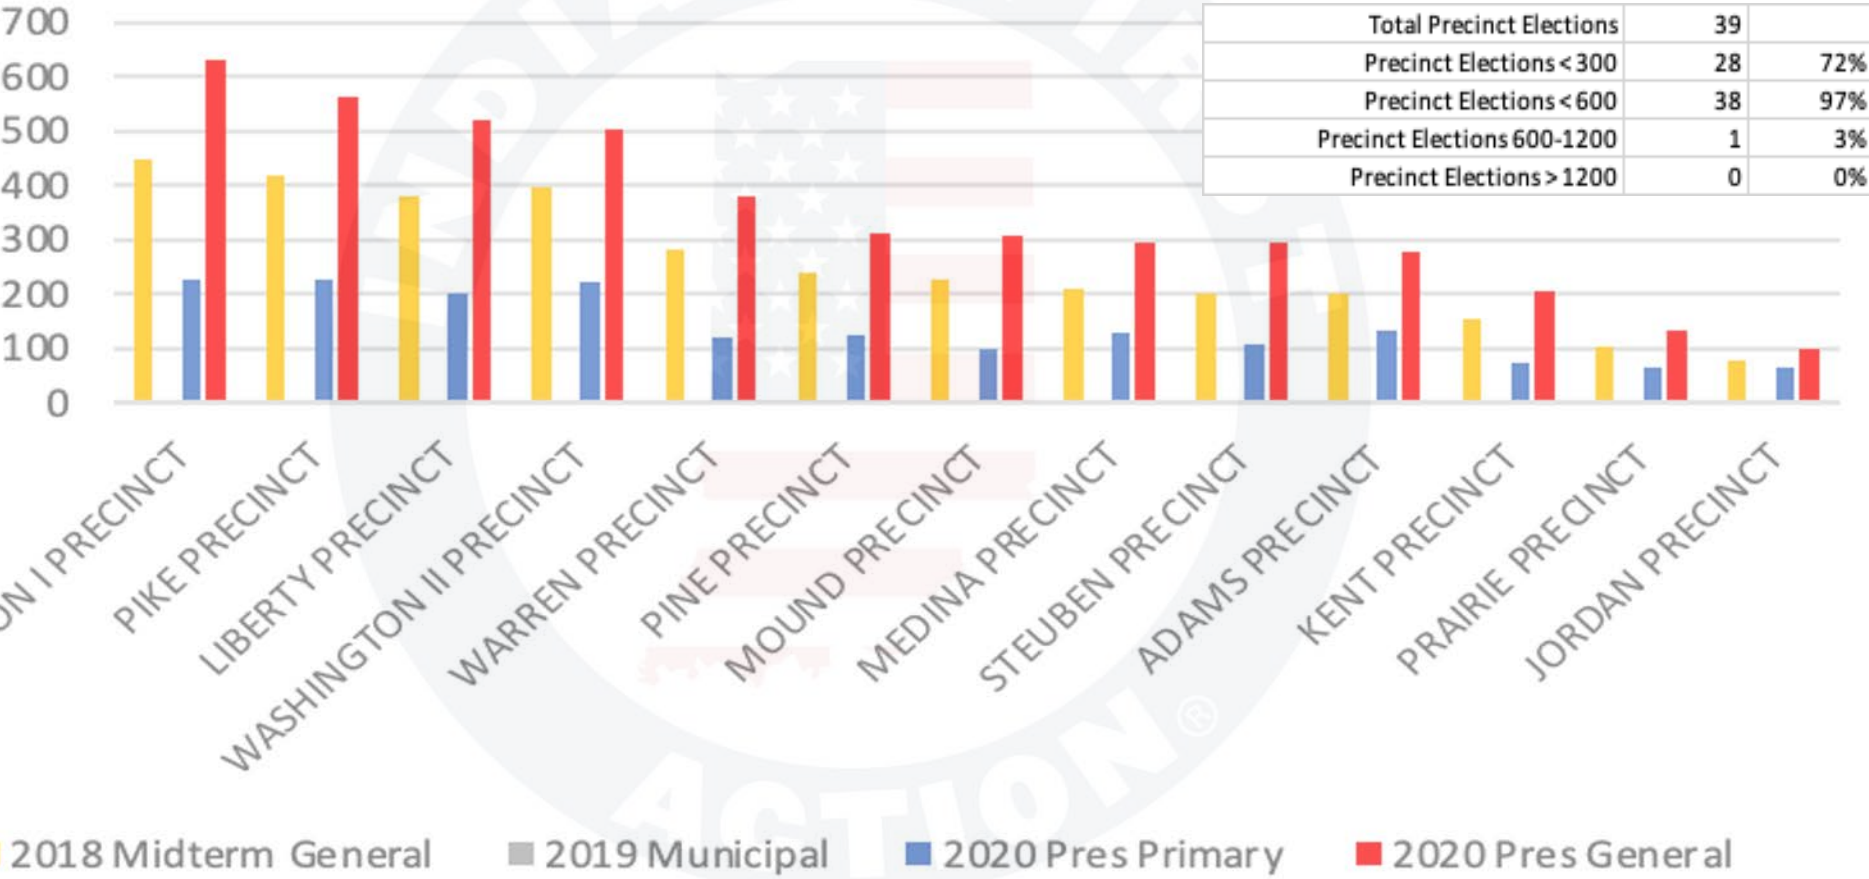

Vigo County

Vigo County Indiana - Ballots Cast by Precinct

Wabash County

Wabash County Indiana - Ballots Cast by Precinct

© 2023 INDIANA FIRST ACTION. ALL RIGHTS RESERVED.

Warren County

Warren County Indiana - Ballots Cast by Precinct