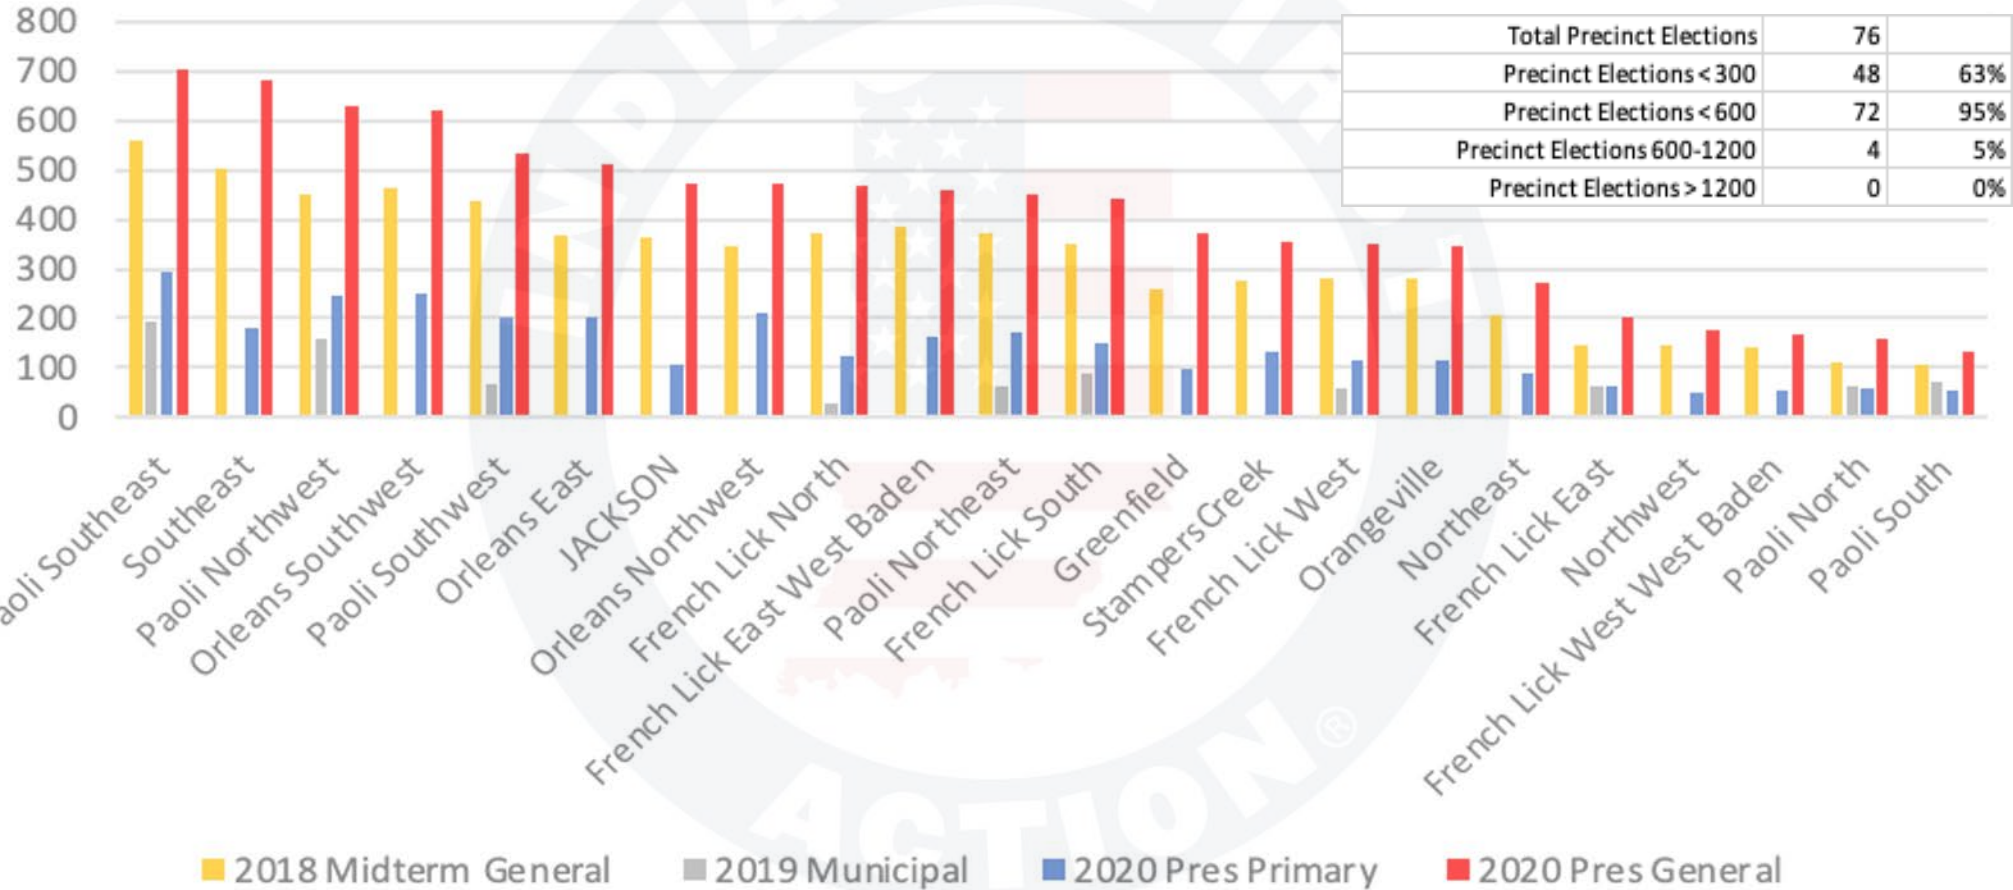

Orange County

Orange County Indiana - Ballots Cast by Precinct