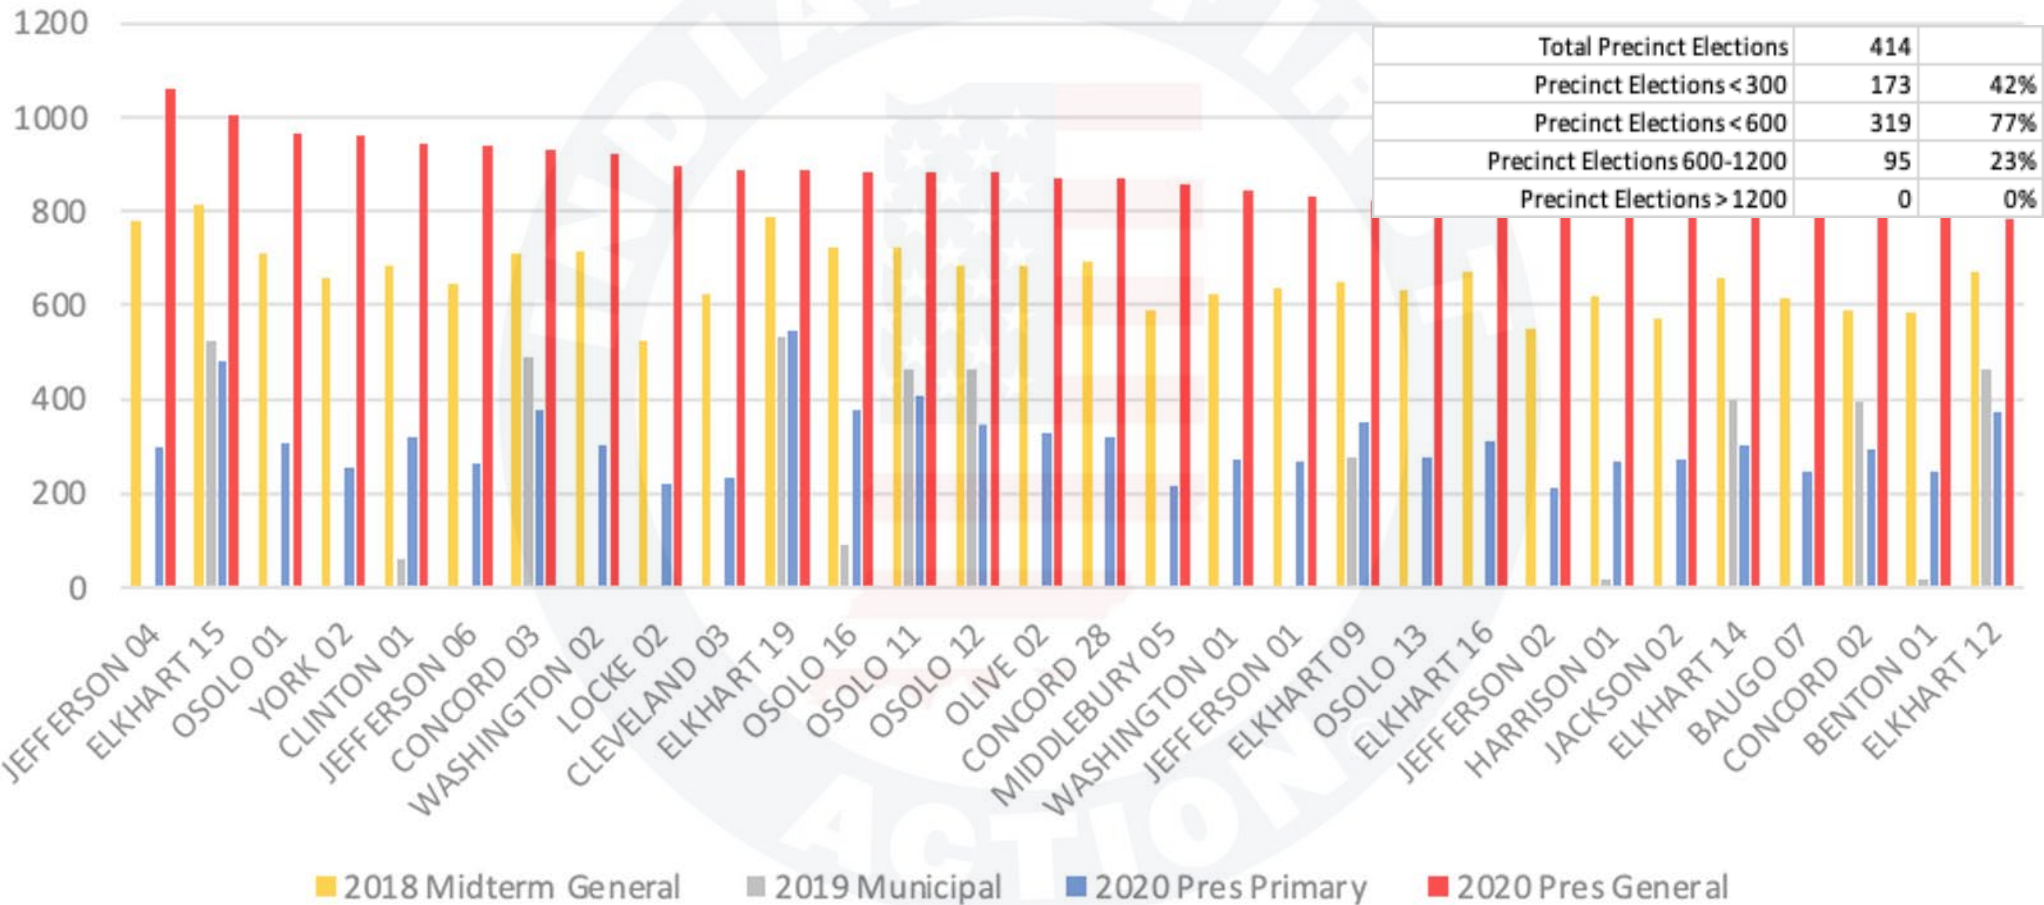

Dubois County

Dubois County Indiana - Ballots Cast by Precinct

Elkhart County

Elkhart County Indiana - Ballots Cast by Precinct

© 2023 INDIANA FIRST ACTION. ALL RIGHTS RESERVED.

Fayette County

Fayette County Indiana - Ballots Cast by Precinct