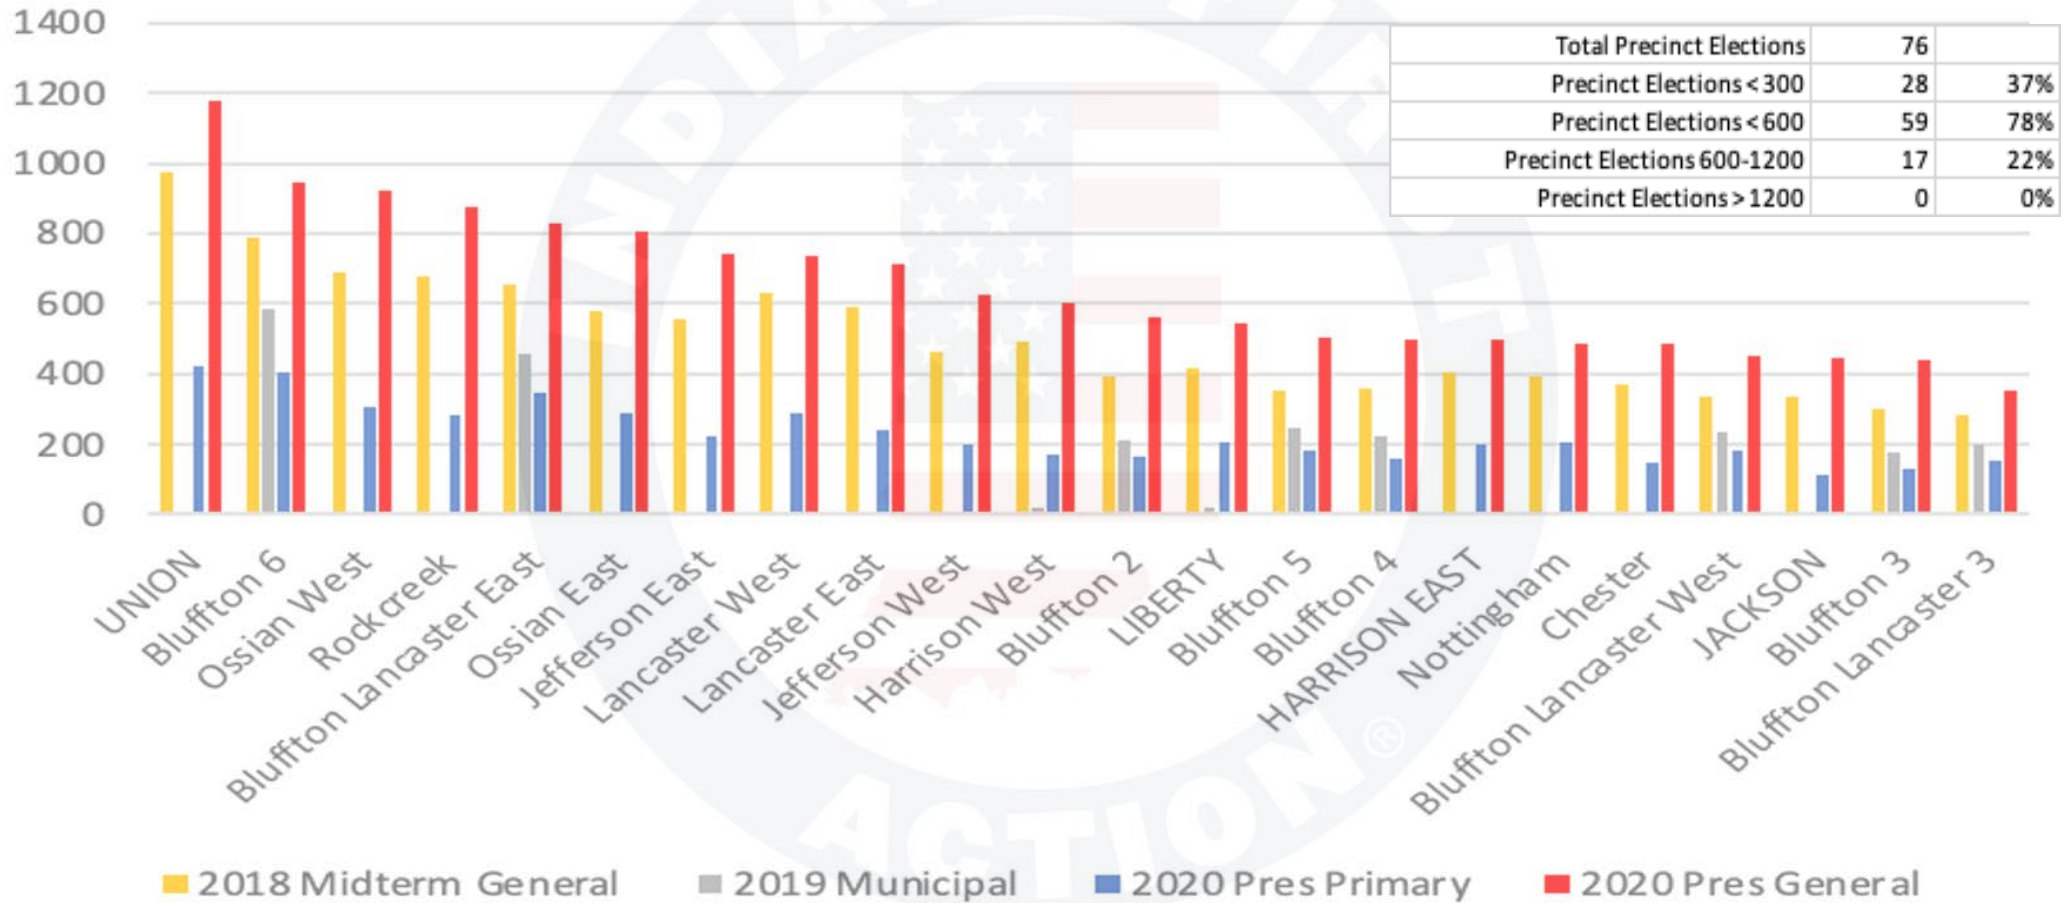

© 2023 INDIANA FIRST ACTION. ALL RIGHTS RESERVED.

Wayne County

Wayne County Indiana - Ballots Cast by Precinct

© 2023 INDIANA FIRST ACTION. ALL RIGHTS RESERVED.

Wells County

Wells County Indiana - Ballots Cast by Precinct