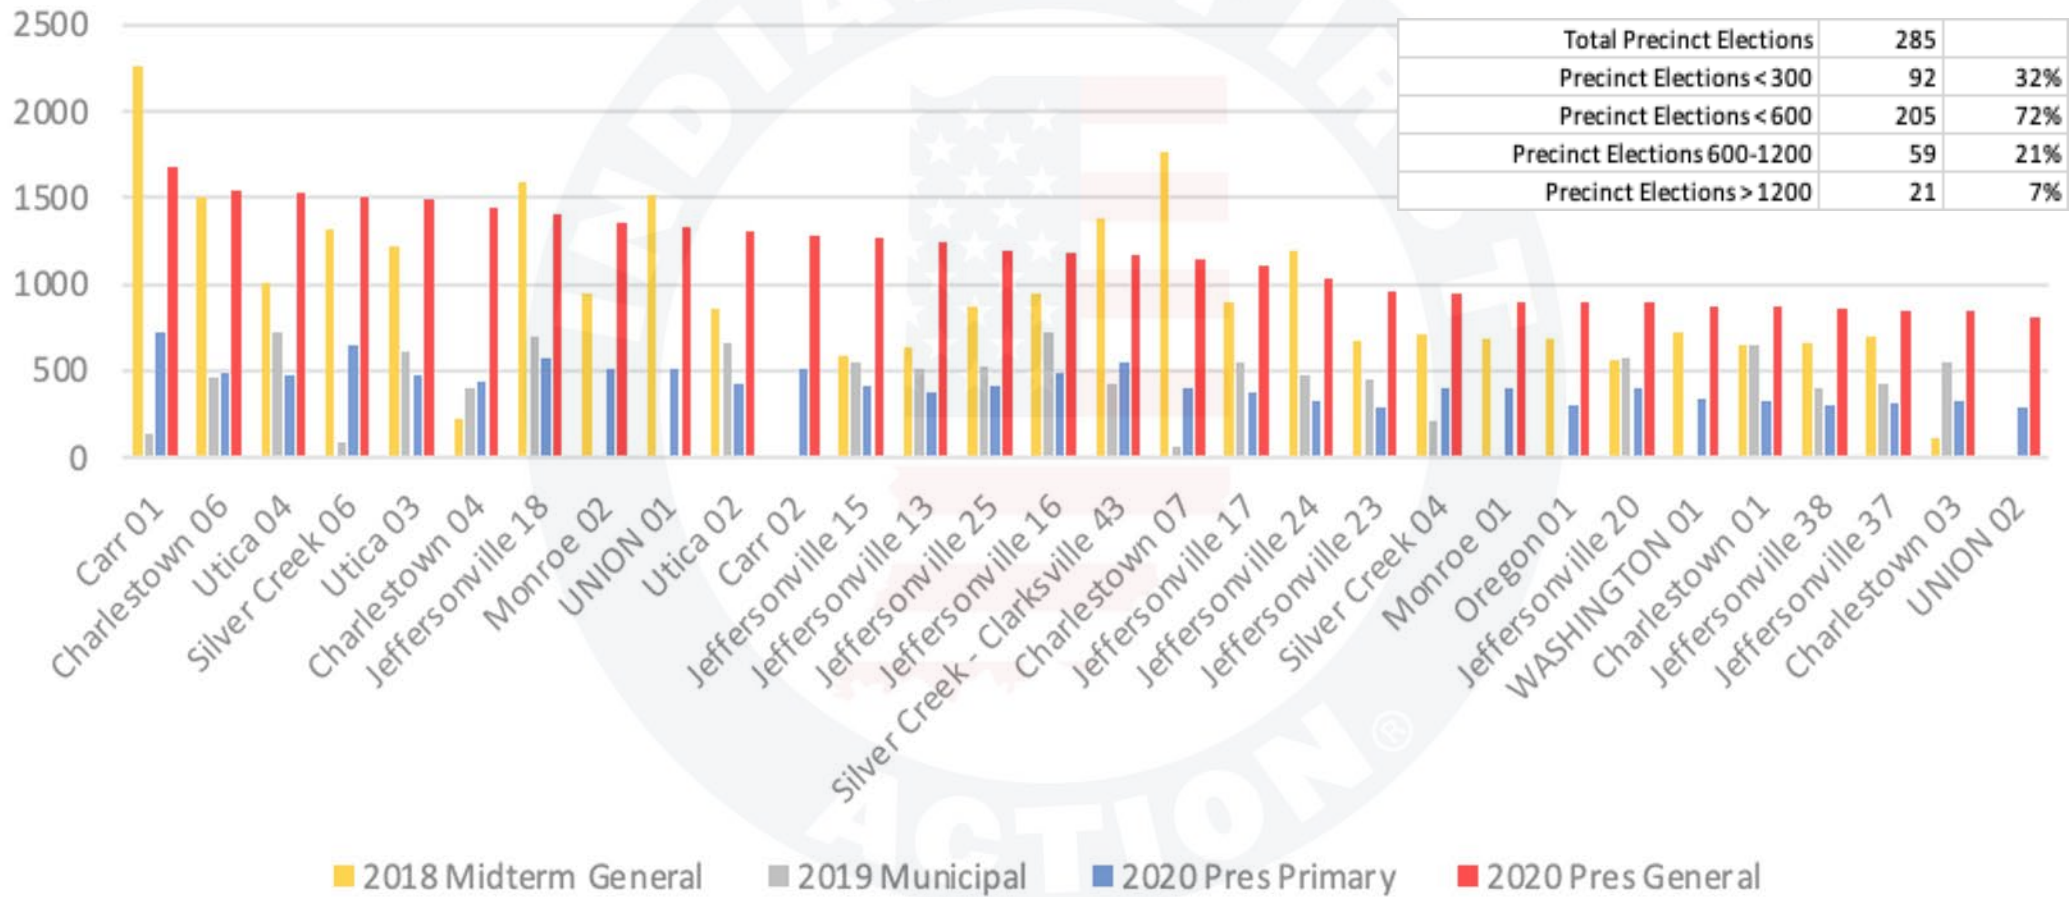

Carroll County

Carroll County Indiana - Ballots Cast by Precinct

Cass County

Cass County Indiana - Ballots Cast by Precinct

© 2023 INDIANA FIRST ACTION. ALL RIGHTS RESERVED.

Clark County

Clark County Indiana - Ballots Cast by Precinct