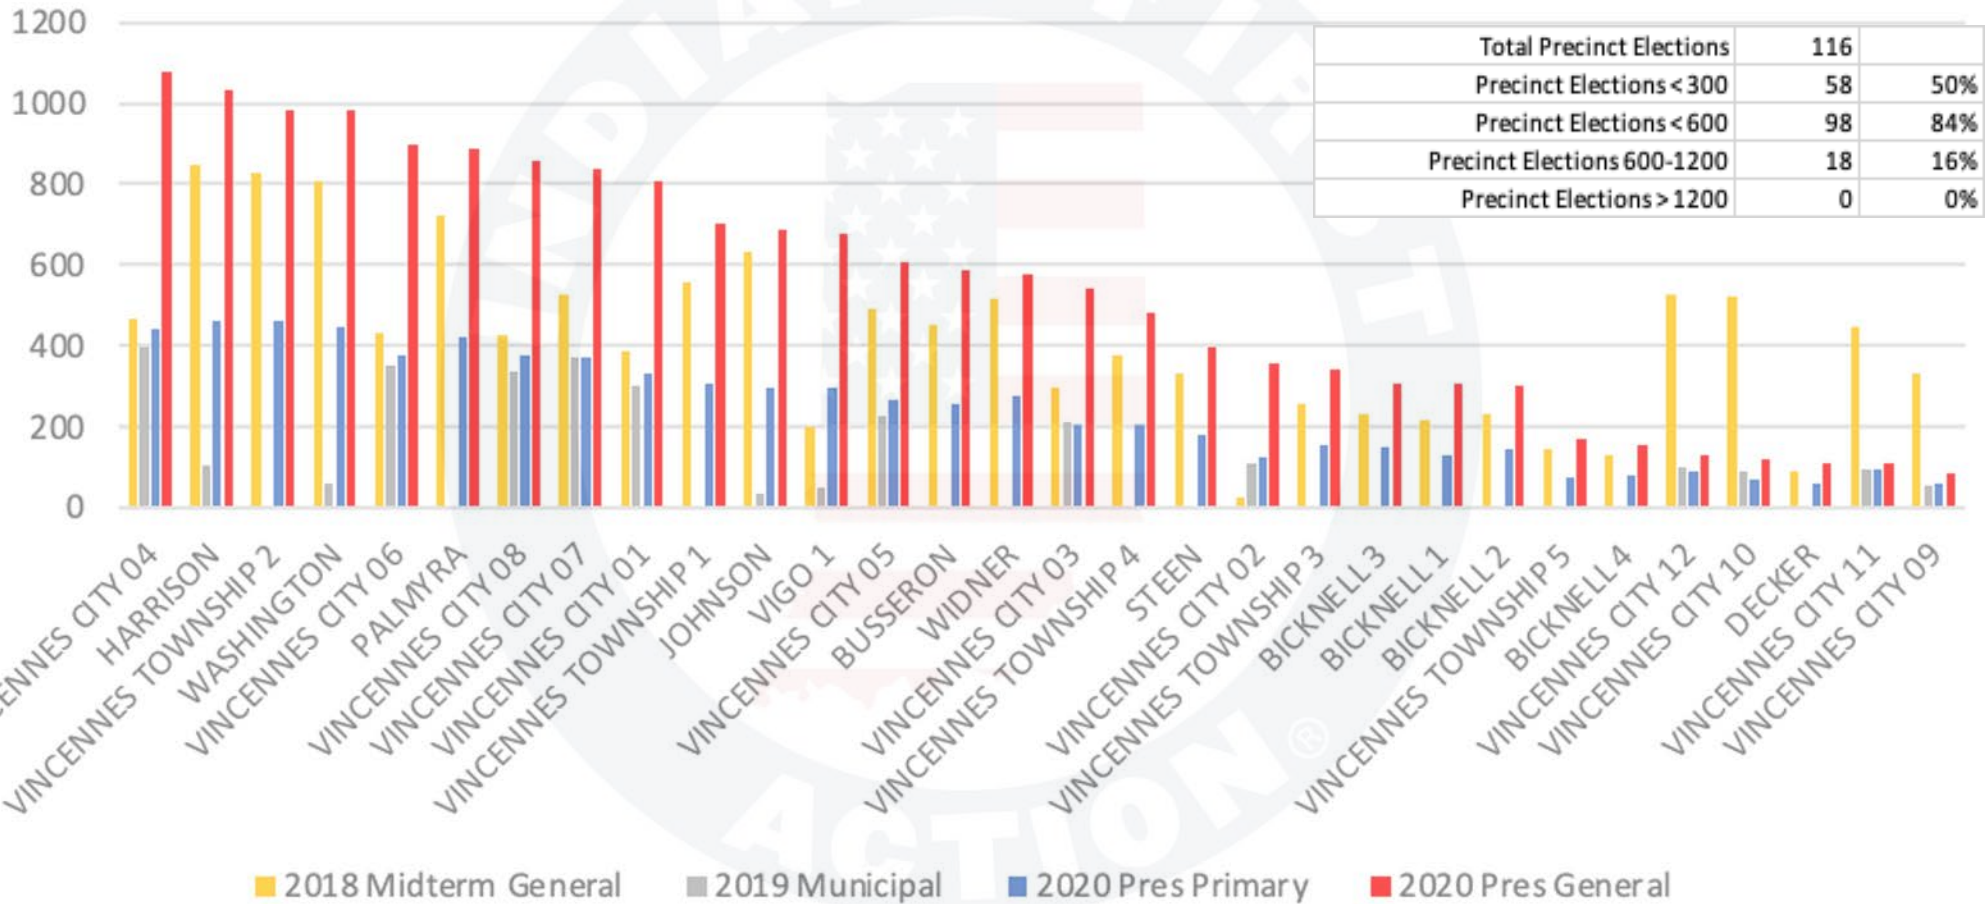

Knox County

Knox County Indiana - Ballots Cast by Precinct