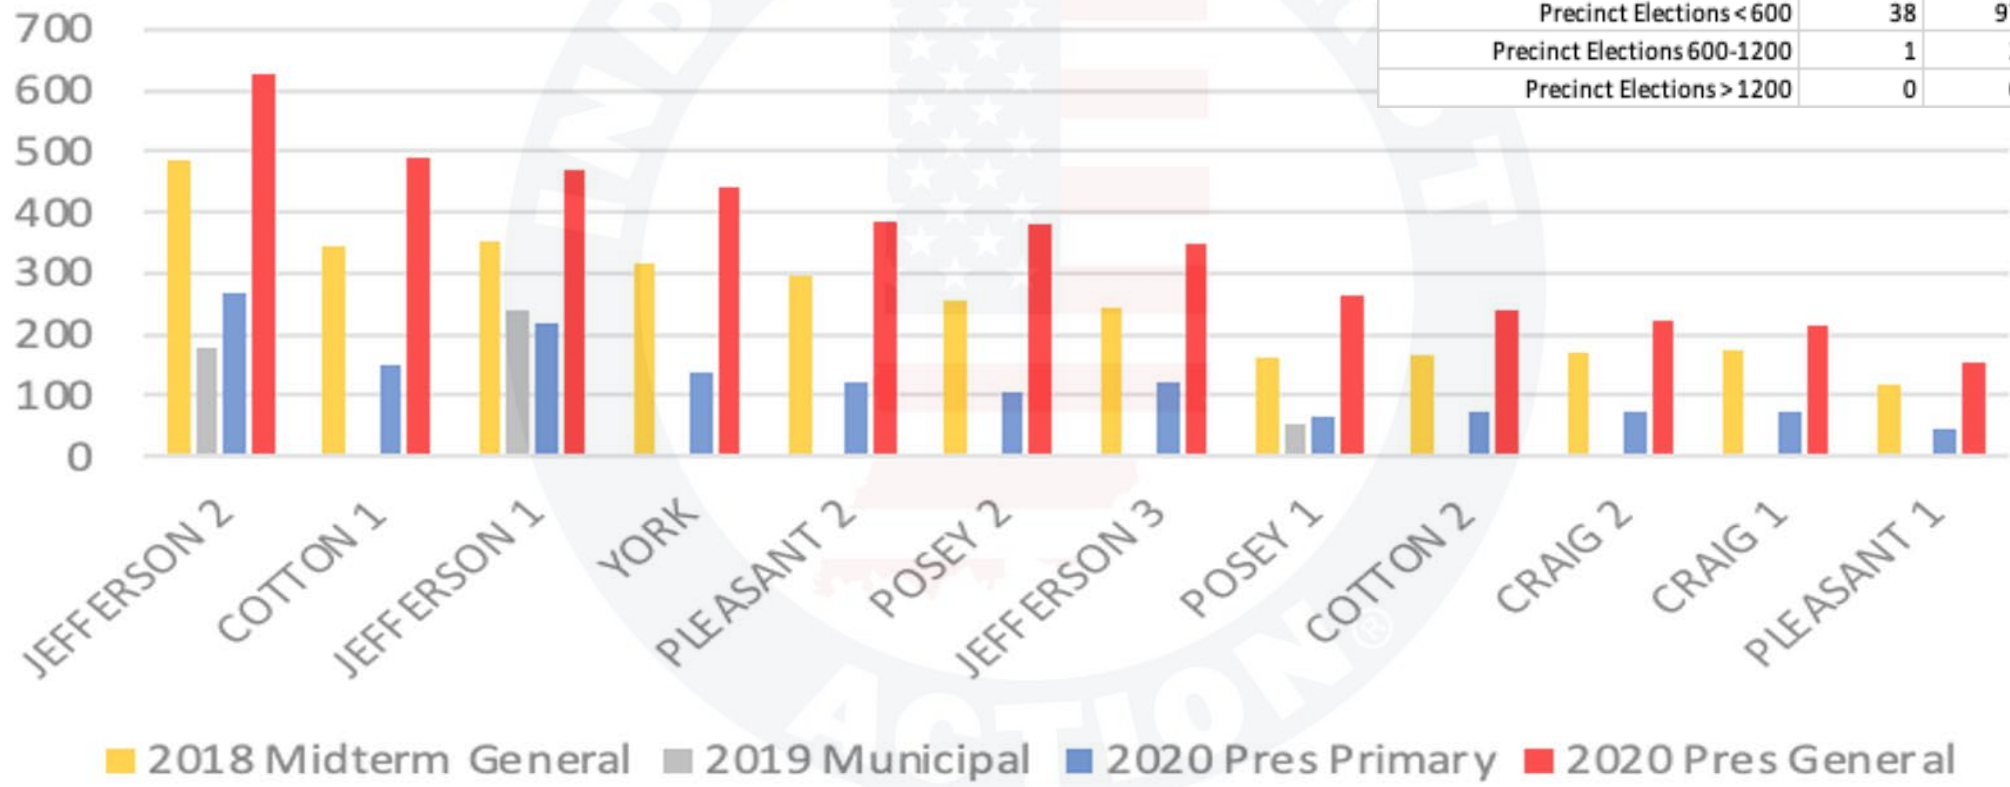

Sullivan County

Sullivan County Indiana - Ballots Cast by Precinct

© 2023 INDIANA FIRST ACTION. ALL RIGHTS RESERVED.

Switzerland County

Switzerland County Indiana - Ballots Cast by Precinct

Tippecanoe County