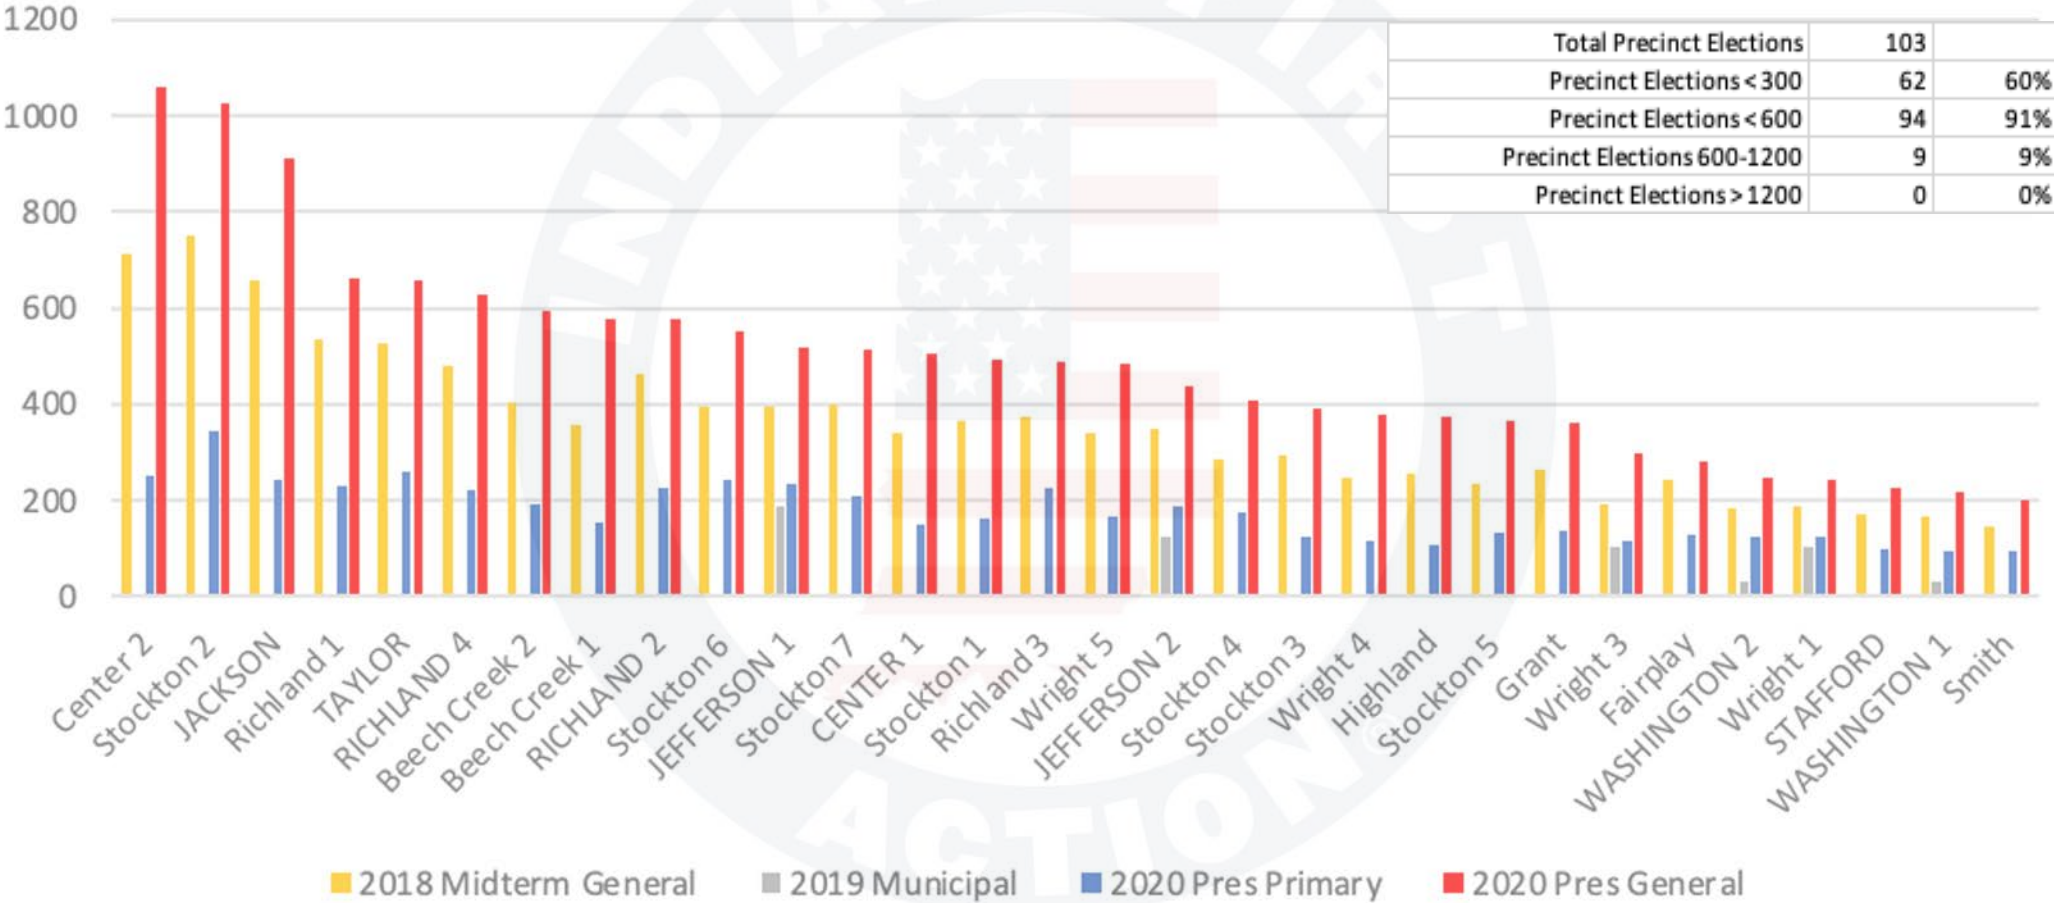

Gibson County

Gibson County Indiana - Ballots Cast by Precinct

© 2023 INDIANA FIRST ACTION. ALL RIGHTS RESERVED.

Grant County

Grant County Indiana - Ballots Cast by Precinct

Greene County

Greene County Indiana - Ballots Cast by Precinct