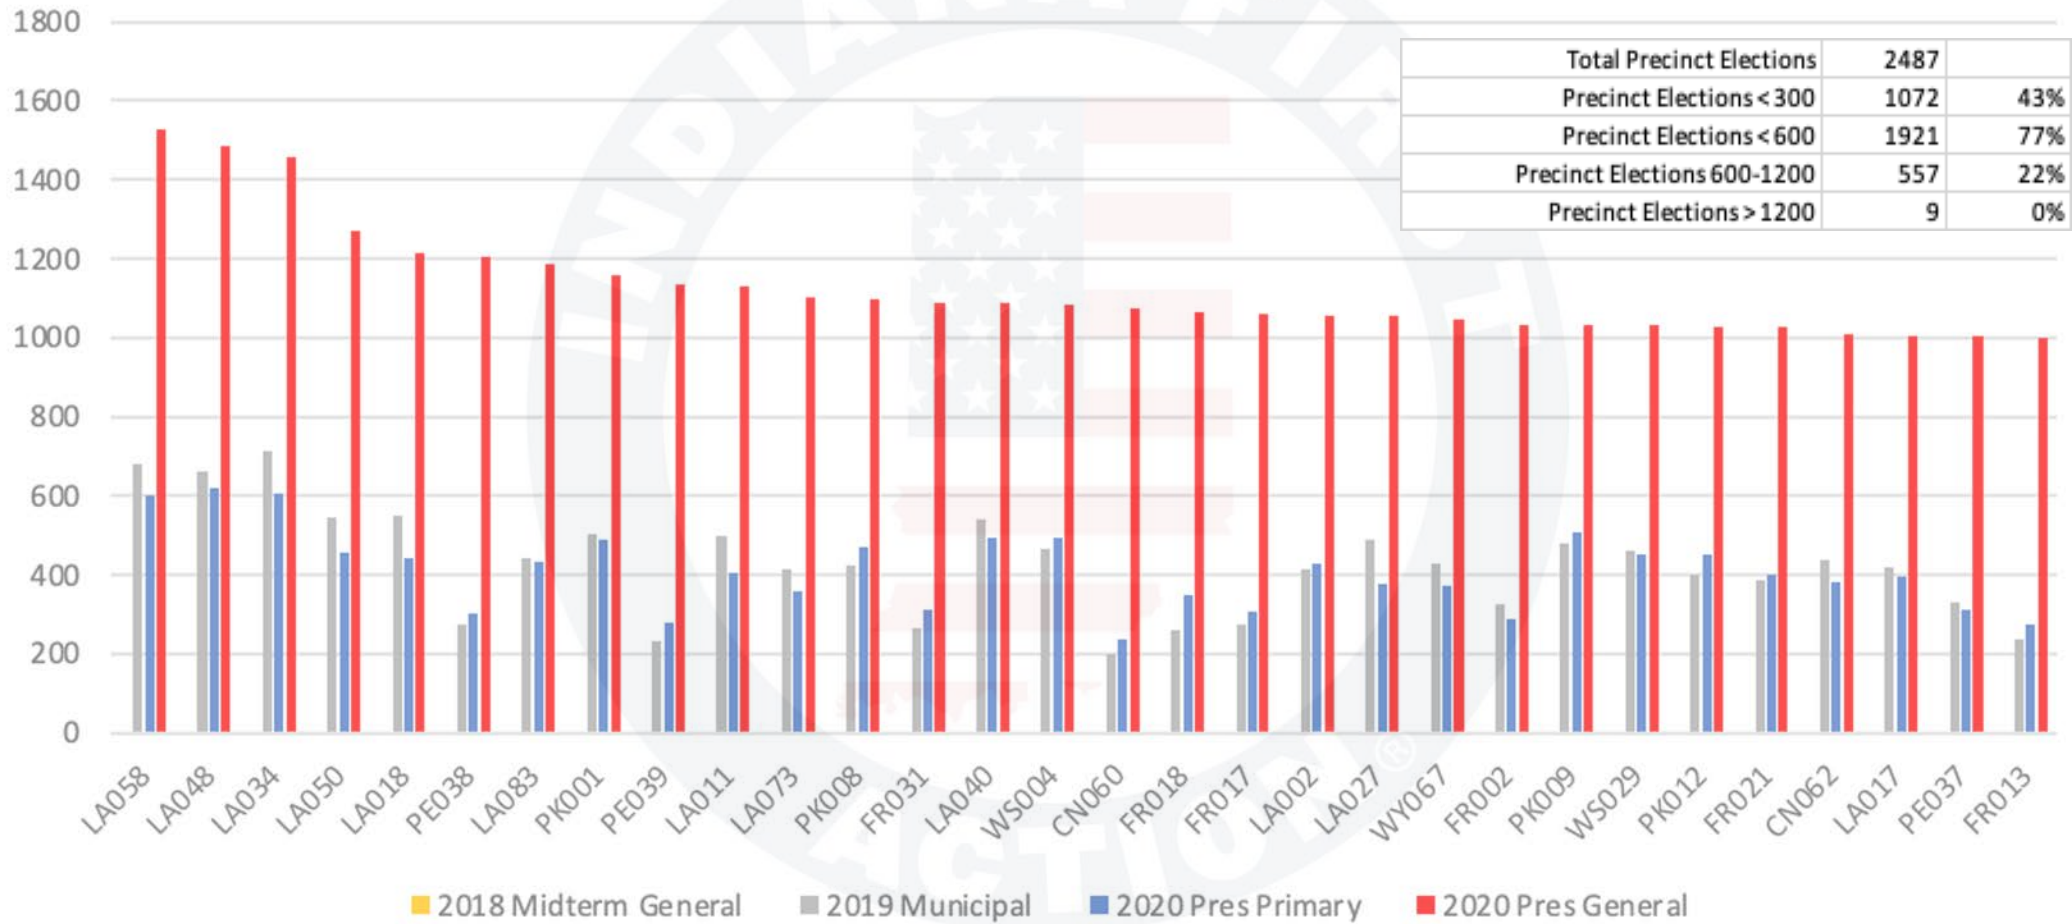

Lawrence County

Lawrence County Indiana - Ballots Cast by Precinct

© 2023 INDIANA FIRST ACTION. ALL RIGHTS RESERVED.

Madison County **

Madison County Indiana - Ballots Cast by Precinct

Marion County **

Marion County Indiana - Ballots Cast by Precinct