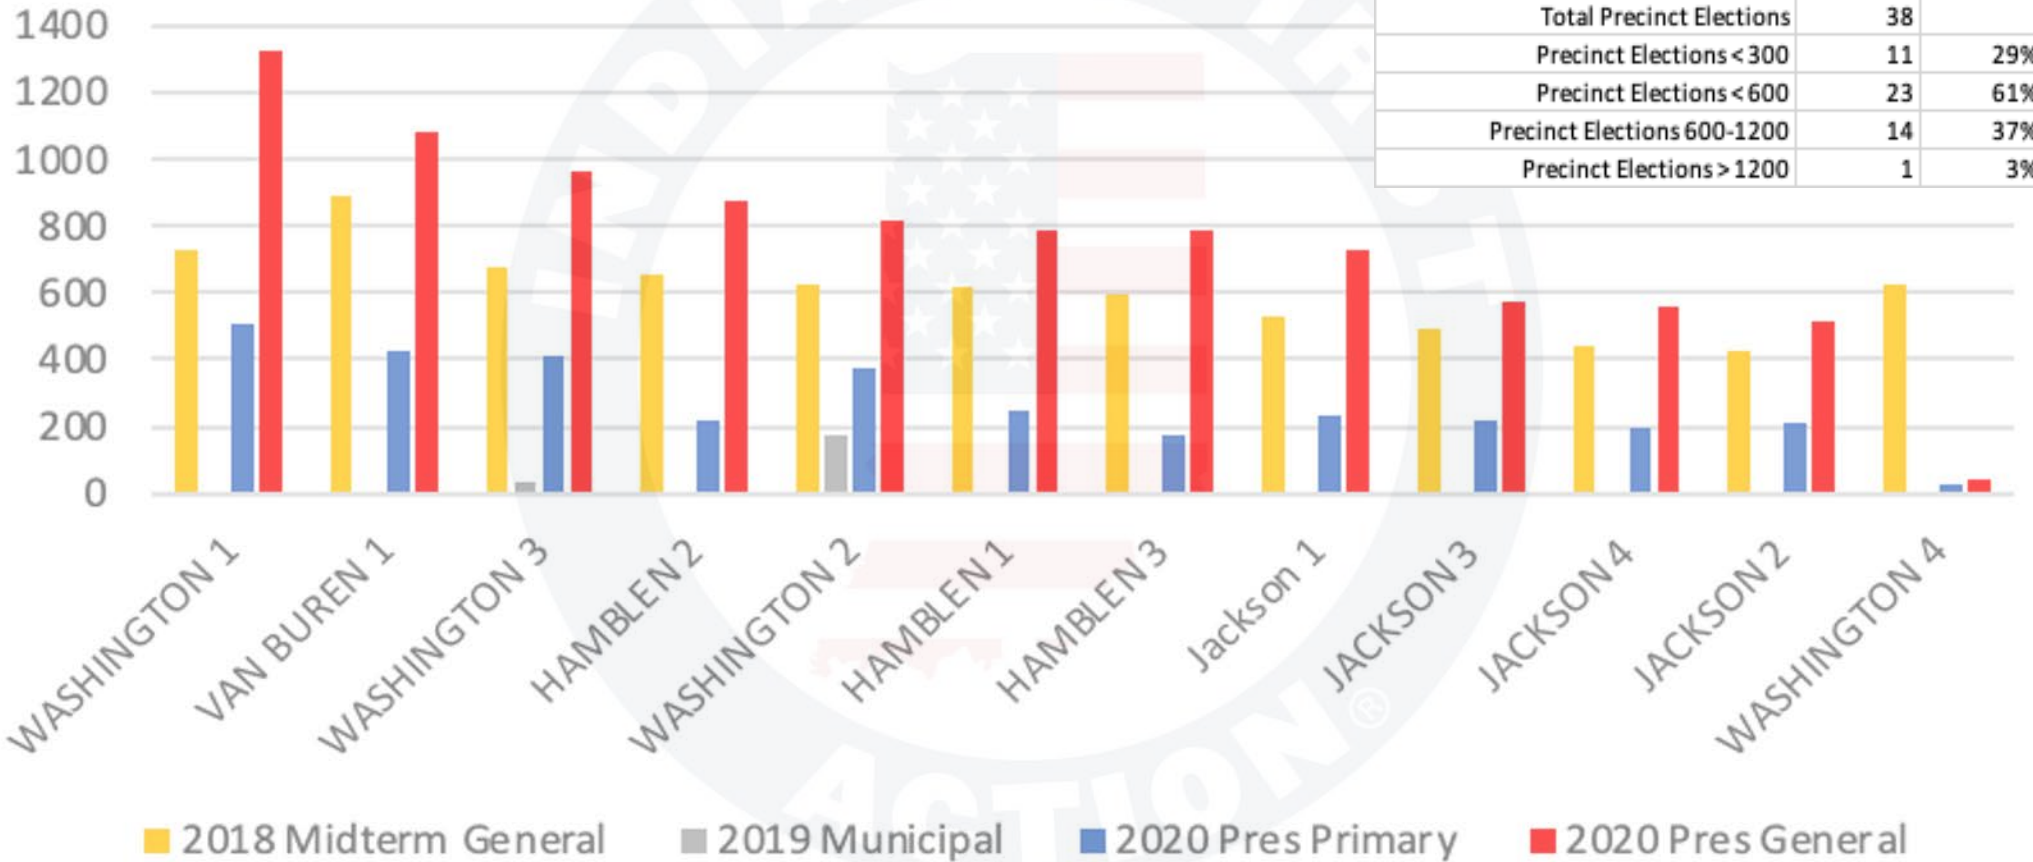

Boone County

Boone County Indiana - Ballots Cast by Precinct

© 2023 INDIANA FIRST ACTION. ALL RIGHTS RESERVED.

Brown County

Brown County Indiana - Ballots Cast by Precinct

© 2023 INDIANA FIRST ACTION. ALL RIGHTS RESERVED.