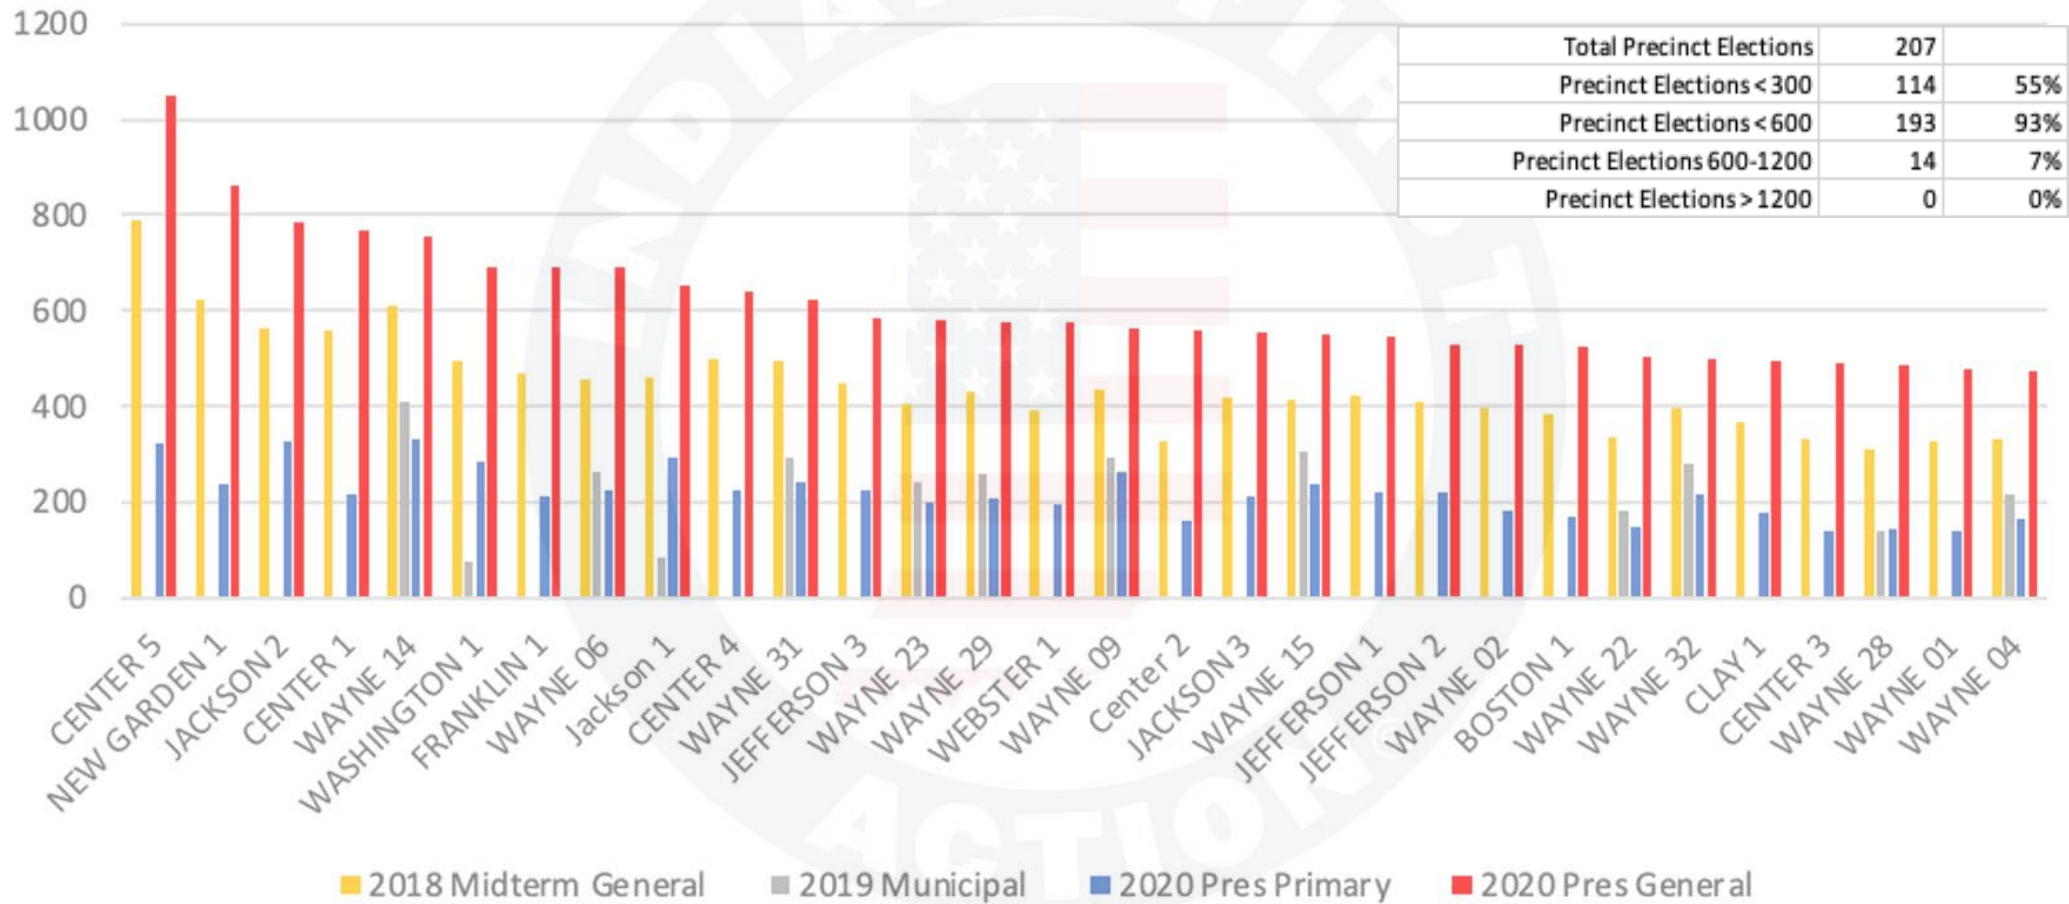

Wayne County

Wayne County Indiana - Ballots Cast by Precinct

© 2023 INDIANA FIRST ACTION. ALL RIGHTS RESERVED.