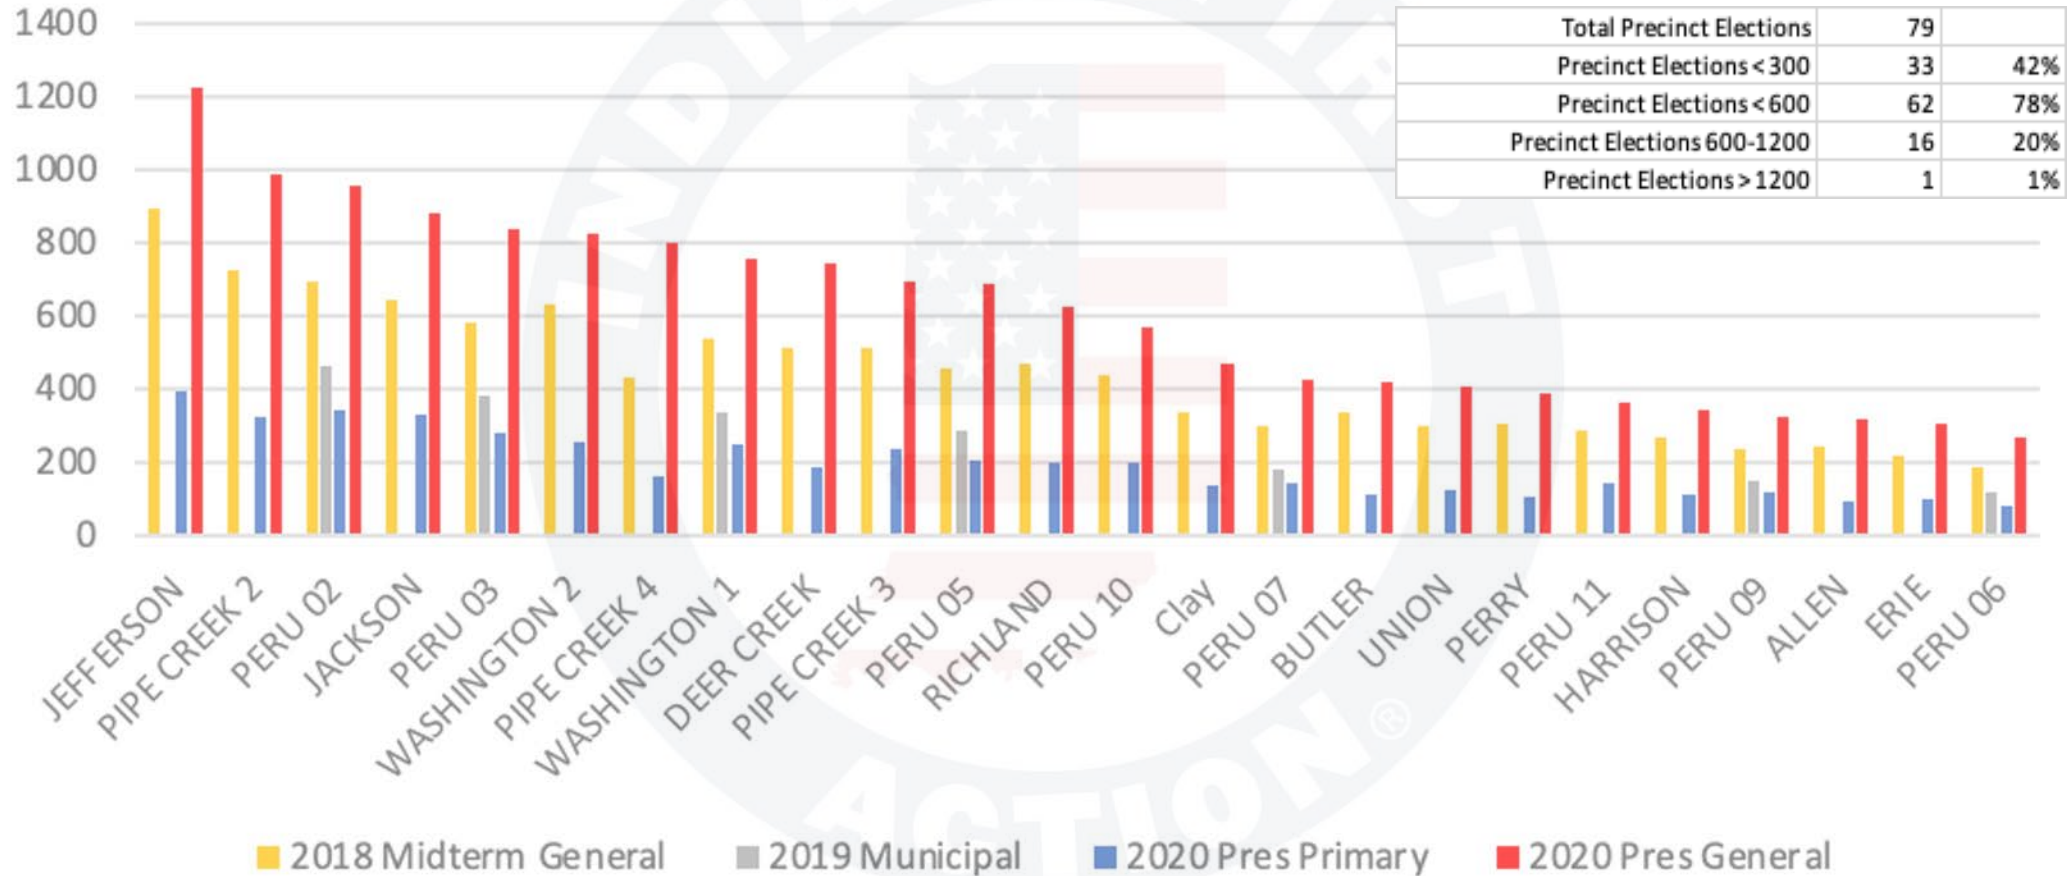

Miami County

Miami County Indiana - Ballots Cast by Precinct

Miami County

Miami County Indiana - Ballots Cast by Precinct

Monroe County

Monroe County Indiana - Ballots Cast by Precinct

Montgomery County

Montgomery County Indiana - Ballots Cast by Precinct