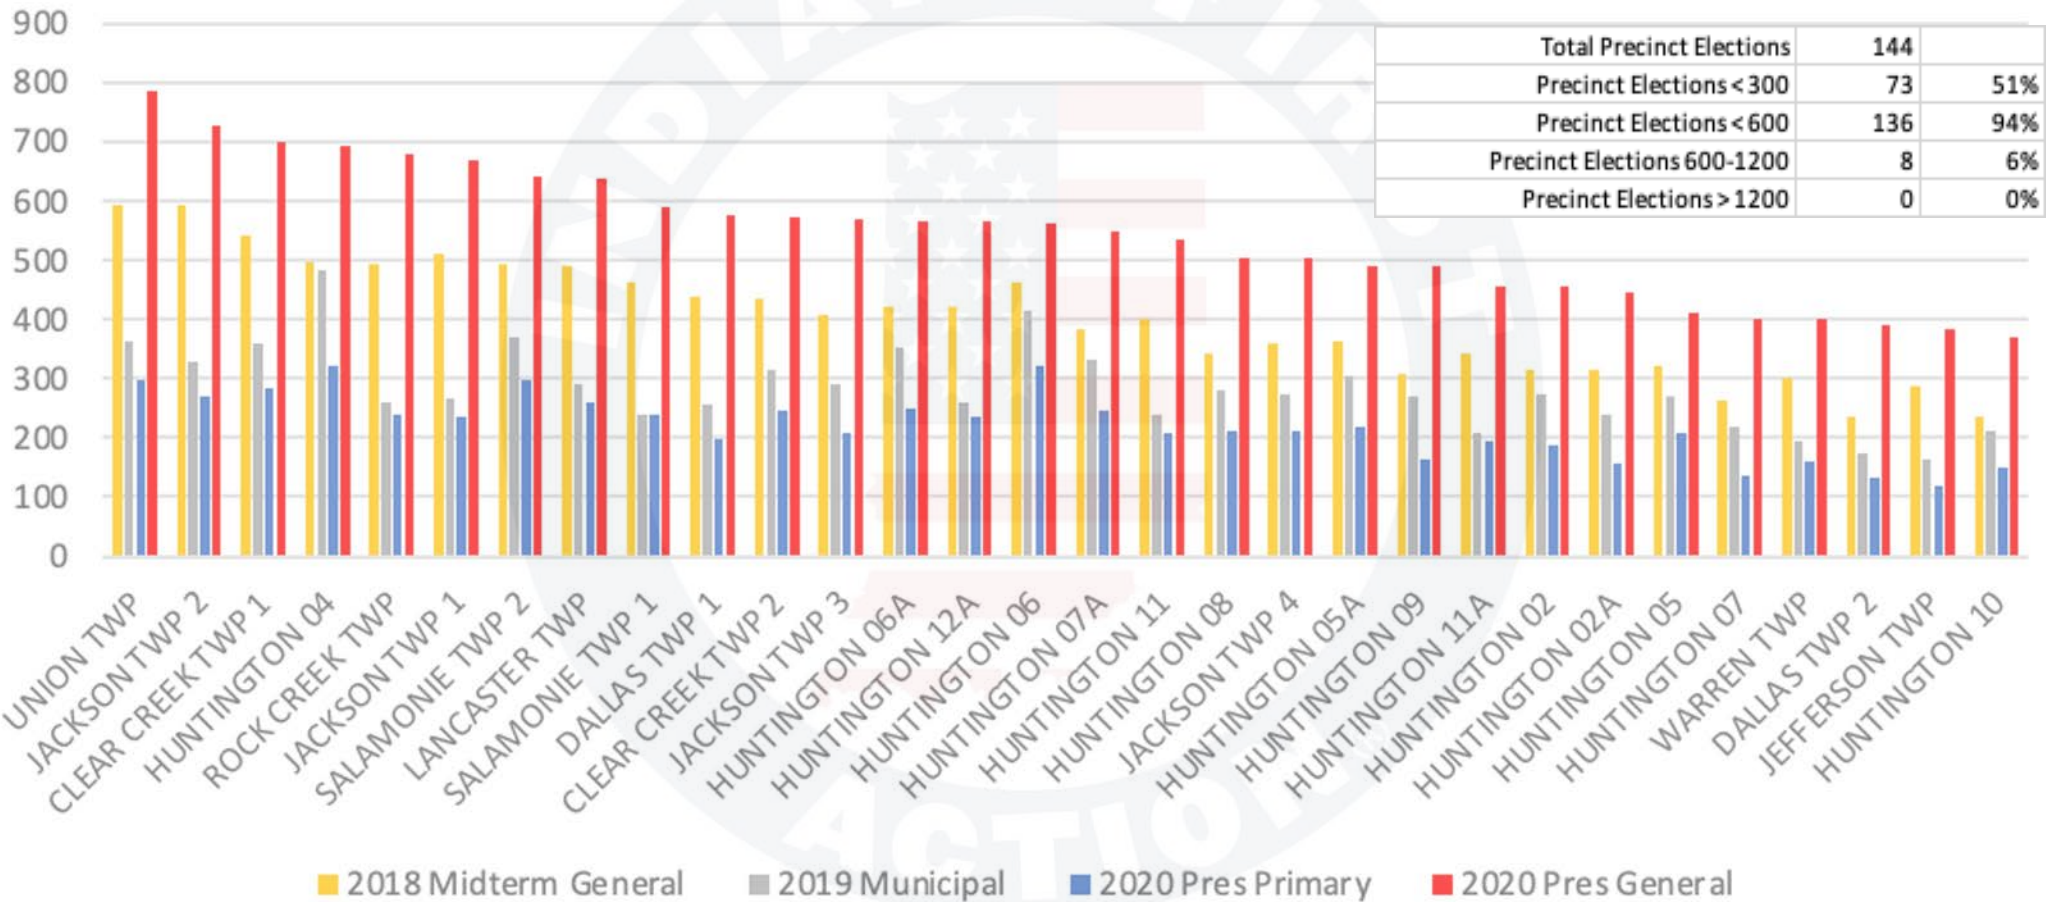

Huntington County

Huntington County Indiana - Ballots Cast by Precinct