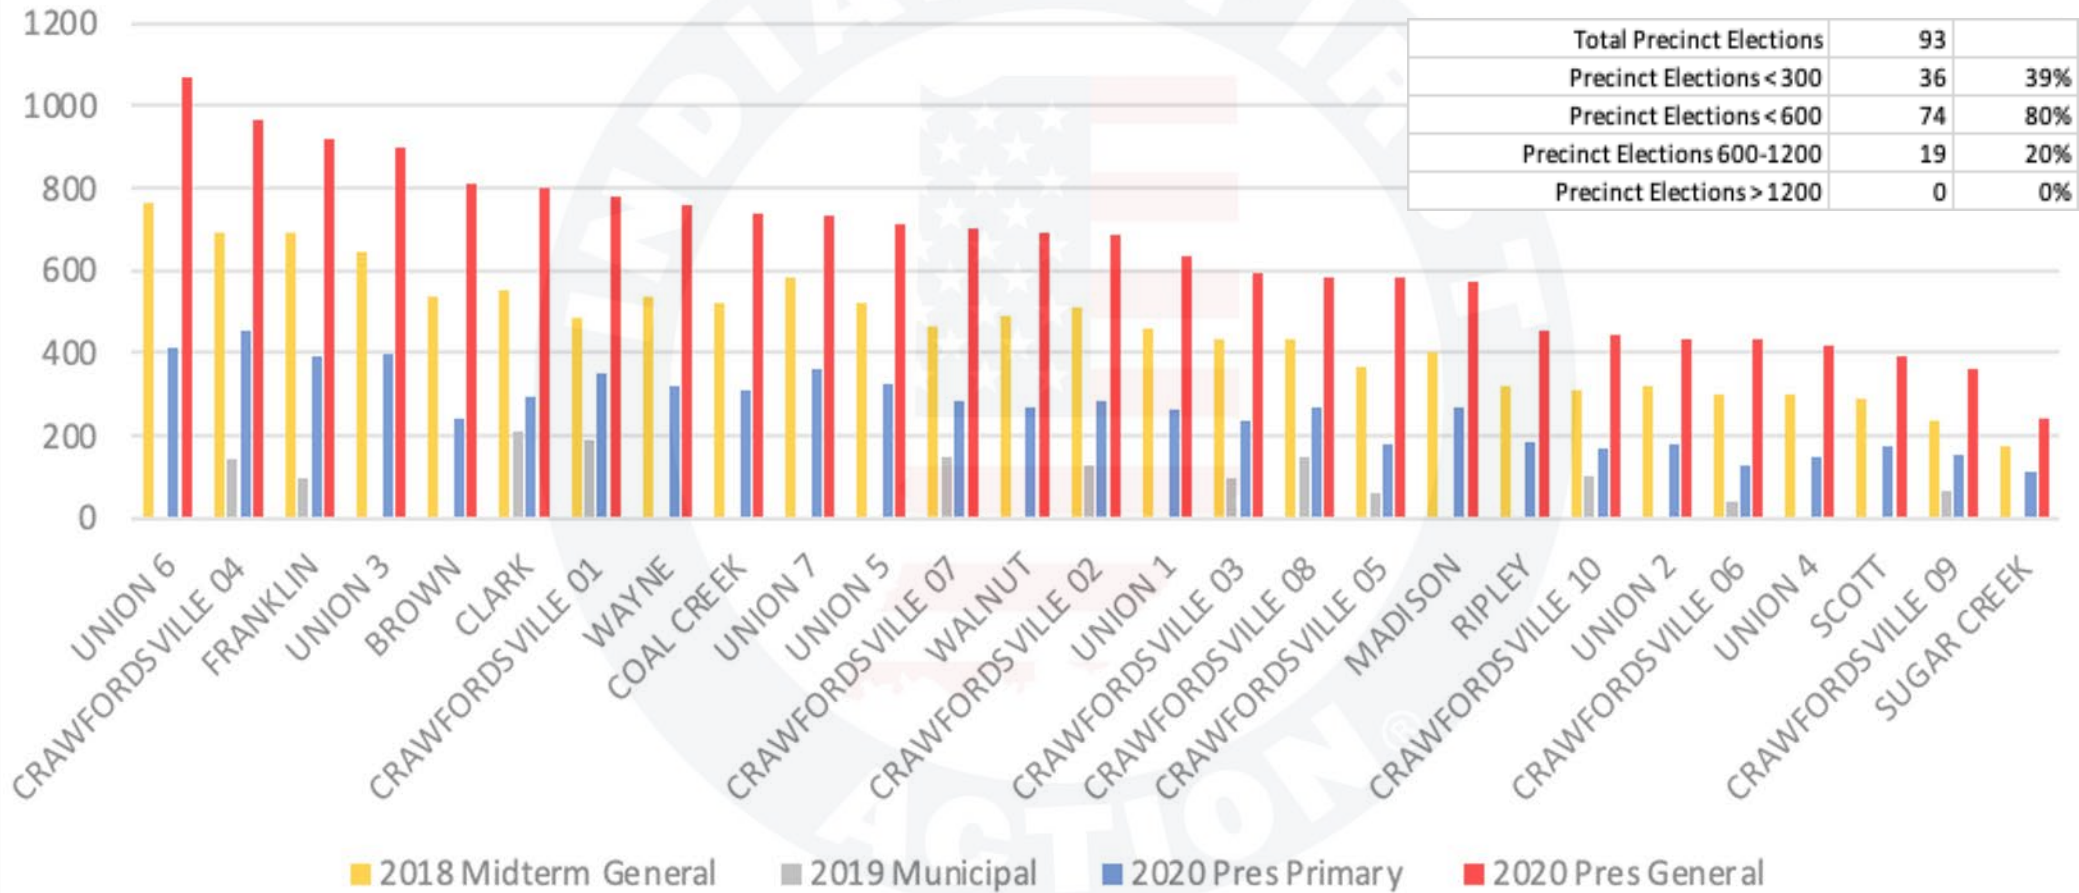

Miami County

Miami County Indiana - Ballots Cast by Precinct

Miami County

Miami County Indiana - Ballots Cast by Precinct

Monroe County

Monroe County Indiana - Ballots Cast by Precinct

Montgomery County

Montgomery County Indiana - Ballots Cast by Precinct