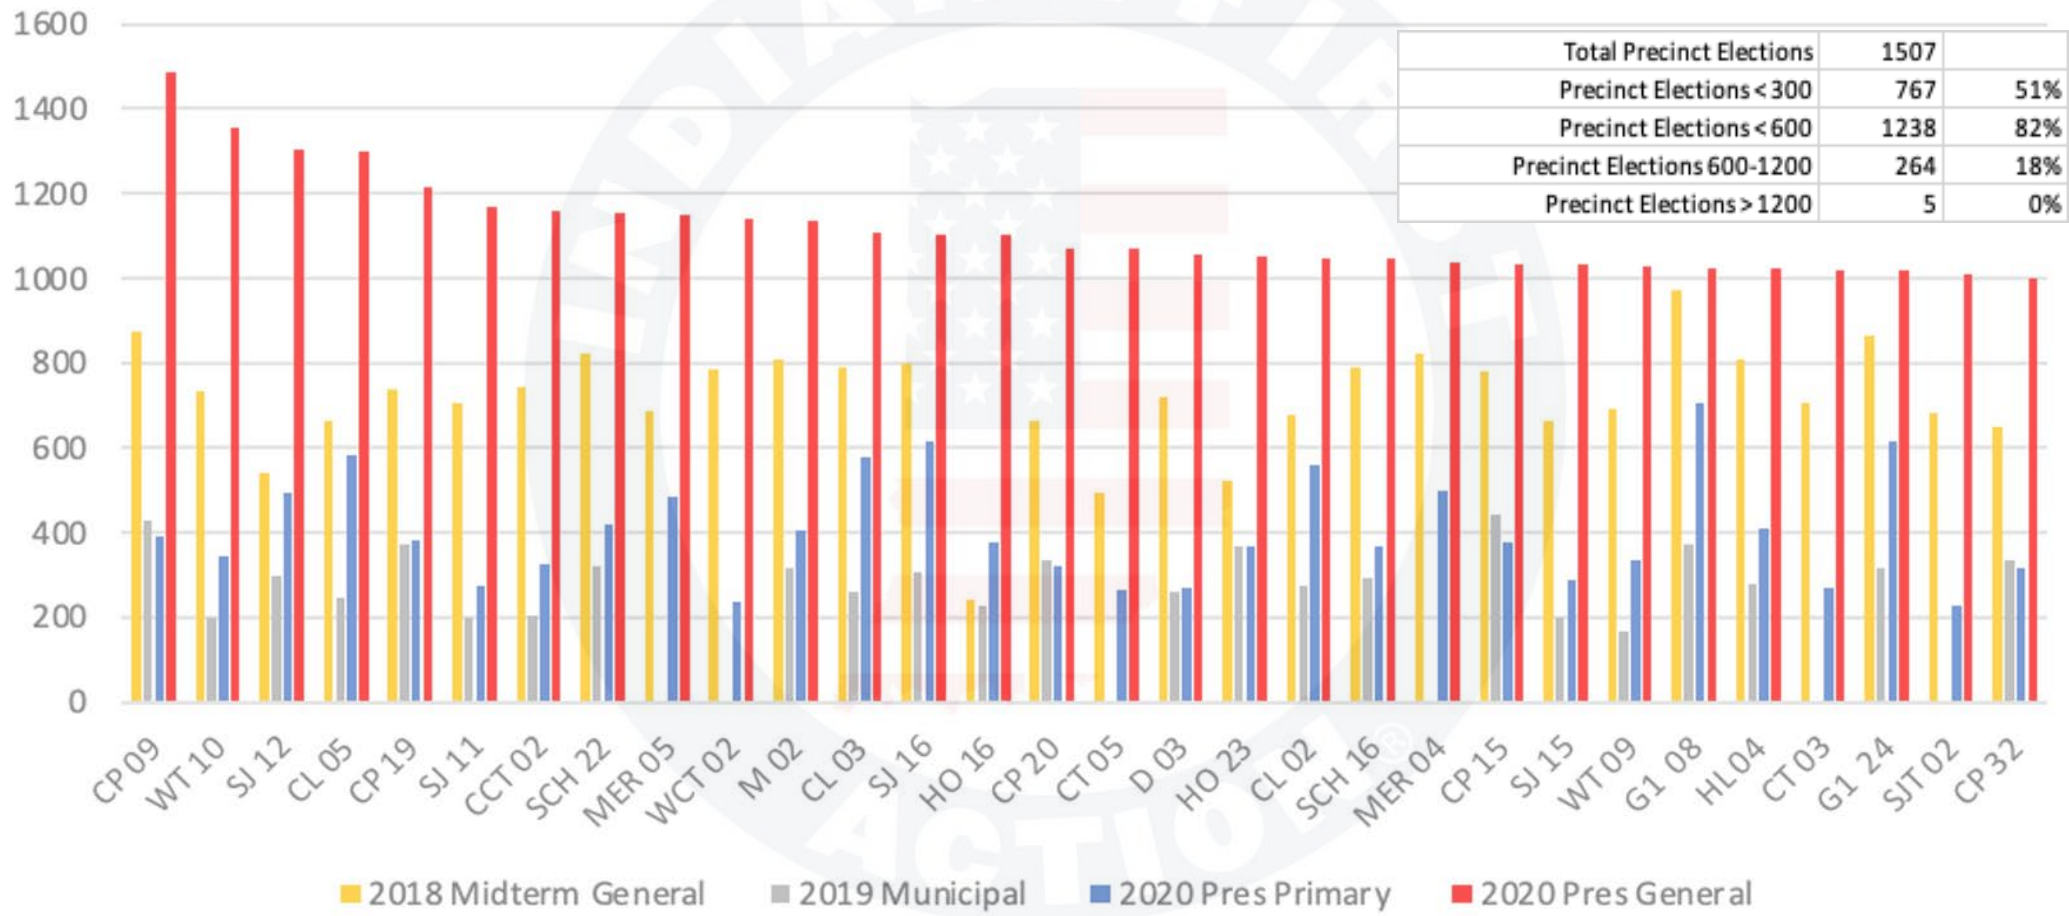

Lake County

Lake County Indiana - Ballots Cast by Precinct

© 2023 INDIANA FIRST ACTION. ALL RIGHTS RESERVED.