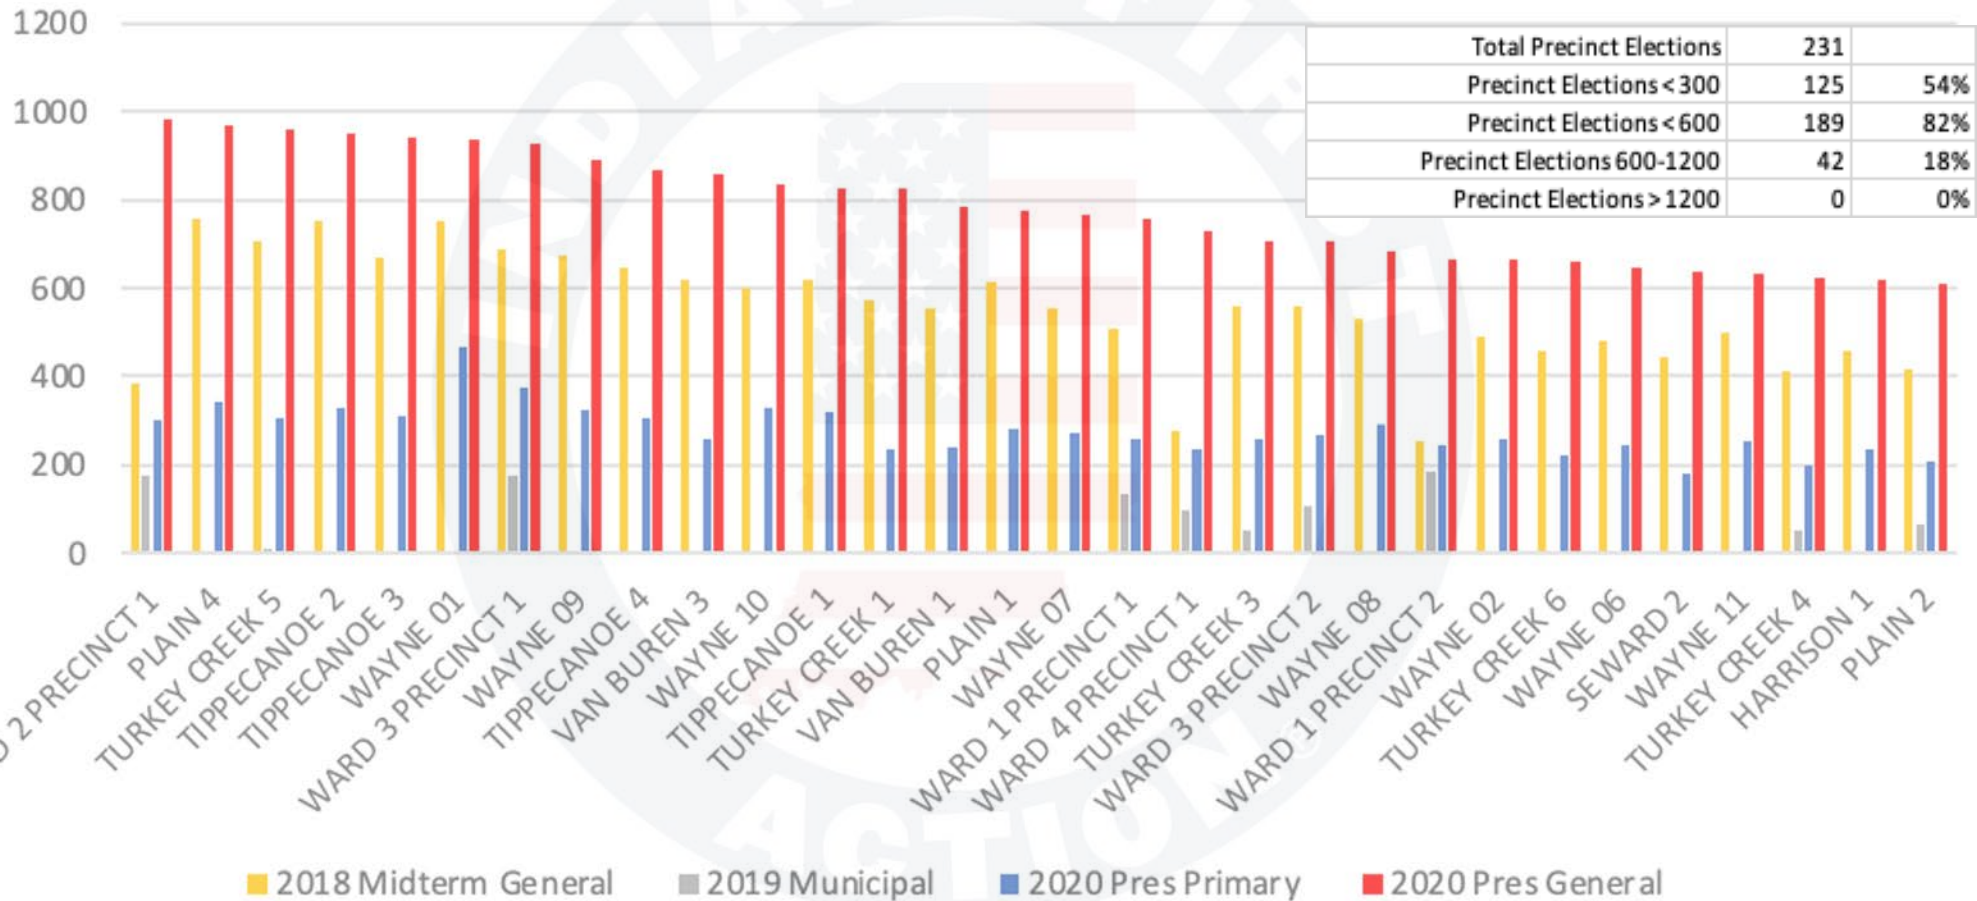

Knox County

Knox County Indiana - Ballots Cast by Precinct

Kosciusko County

Kosciusko County Indiana - Ballots Cast by Precinct

La Grange County

LaGrange County Indiana - Ballots Cast by Precinct

© 2023 INDIANA FIRST ACTION. ALL RIGHTS RESERVED.