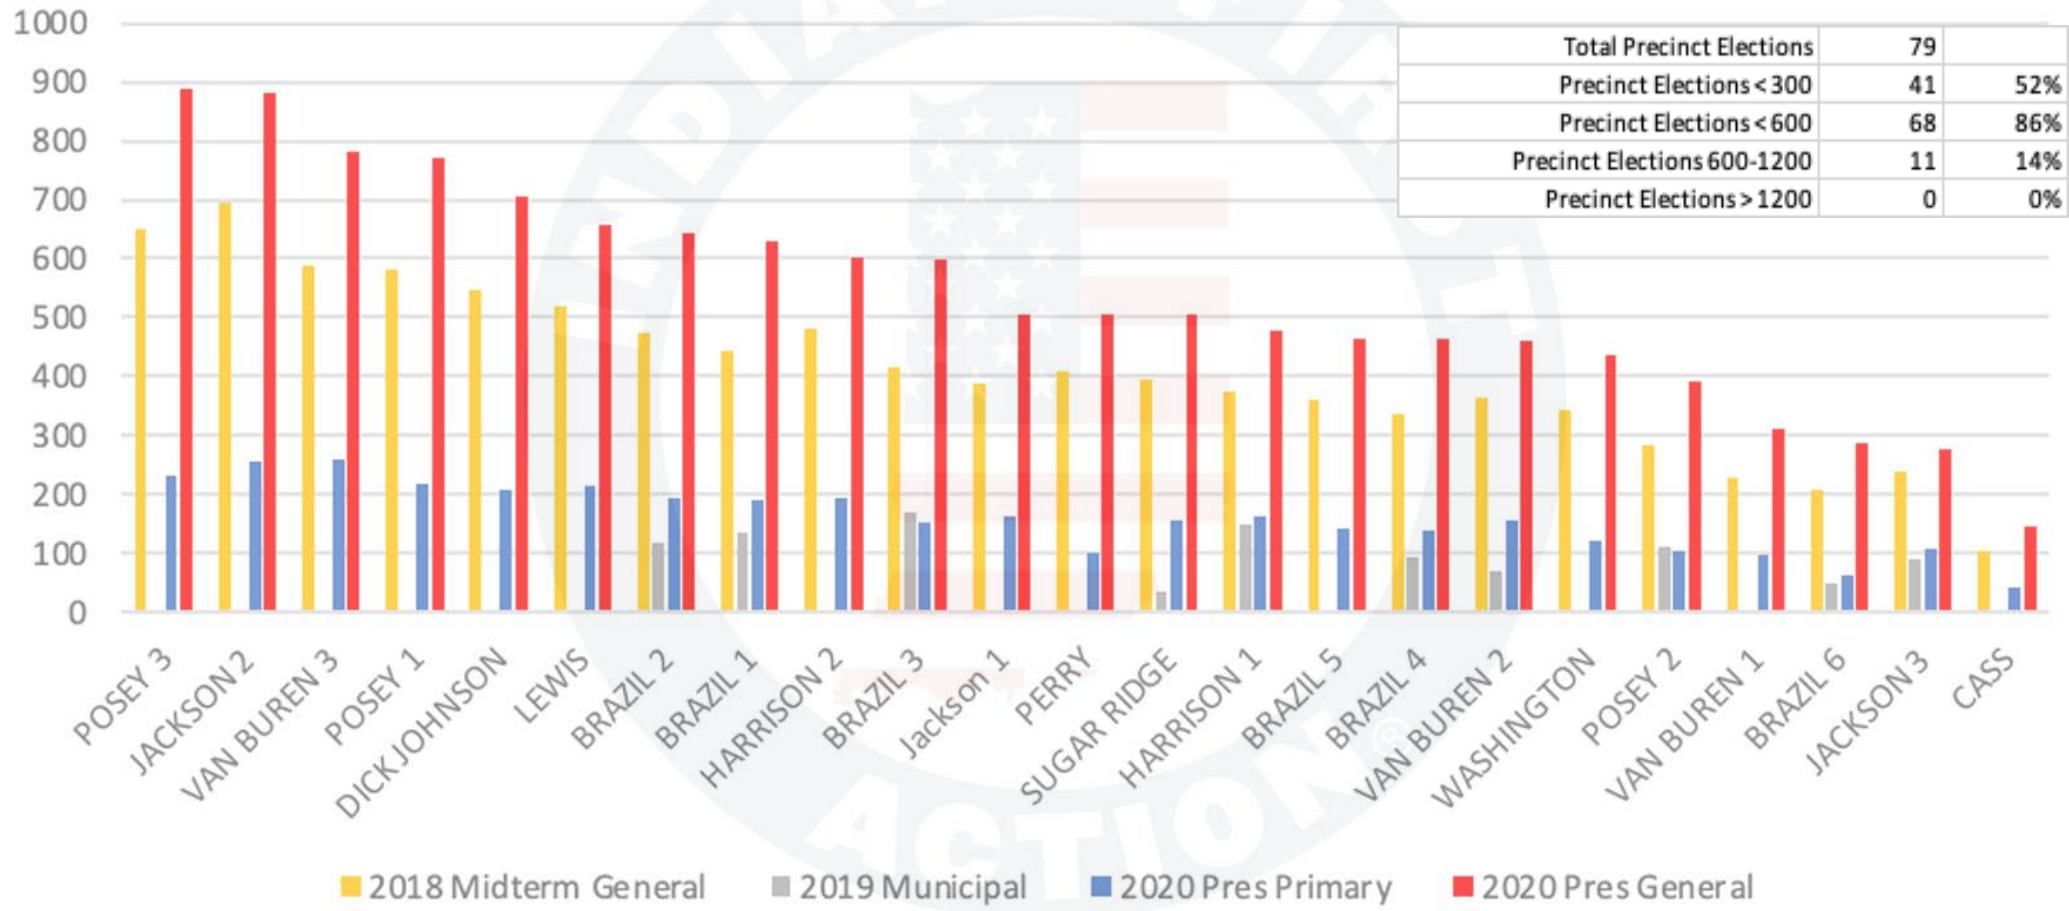

Clay County

Clay County Indiana - Ballots Cast by Precinct

© 2023 INDIANA FIRST ACTION. ALL RIGHTS RESERVED.