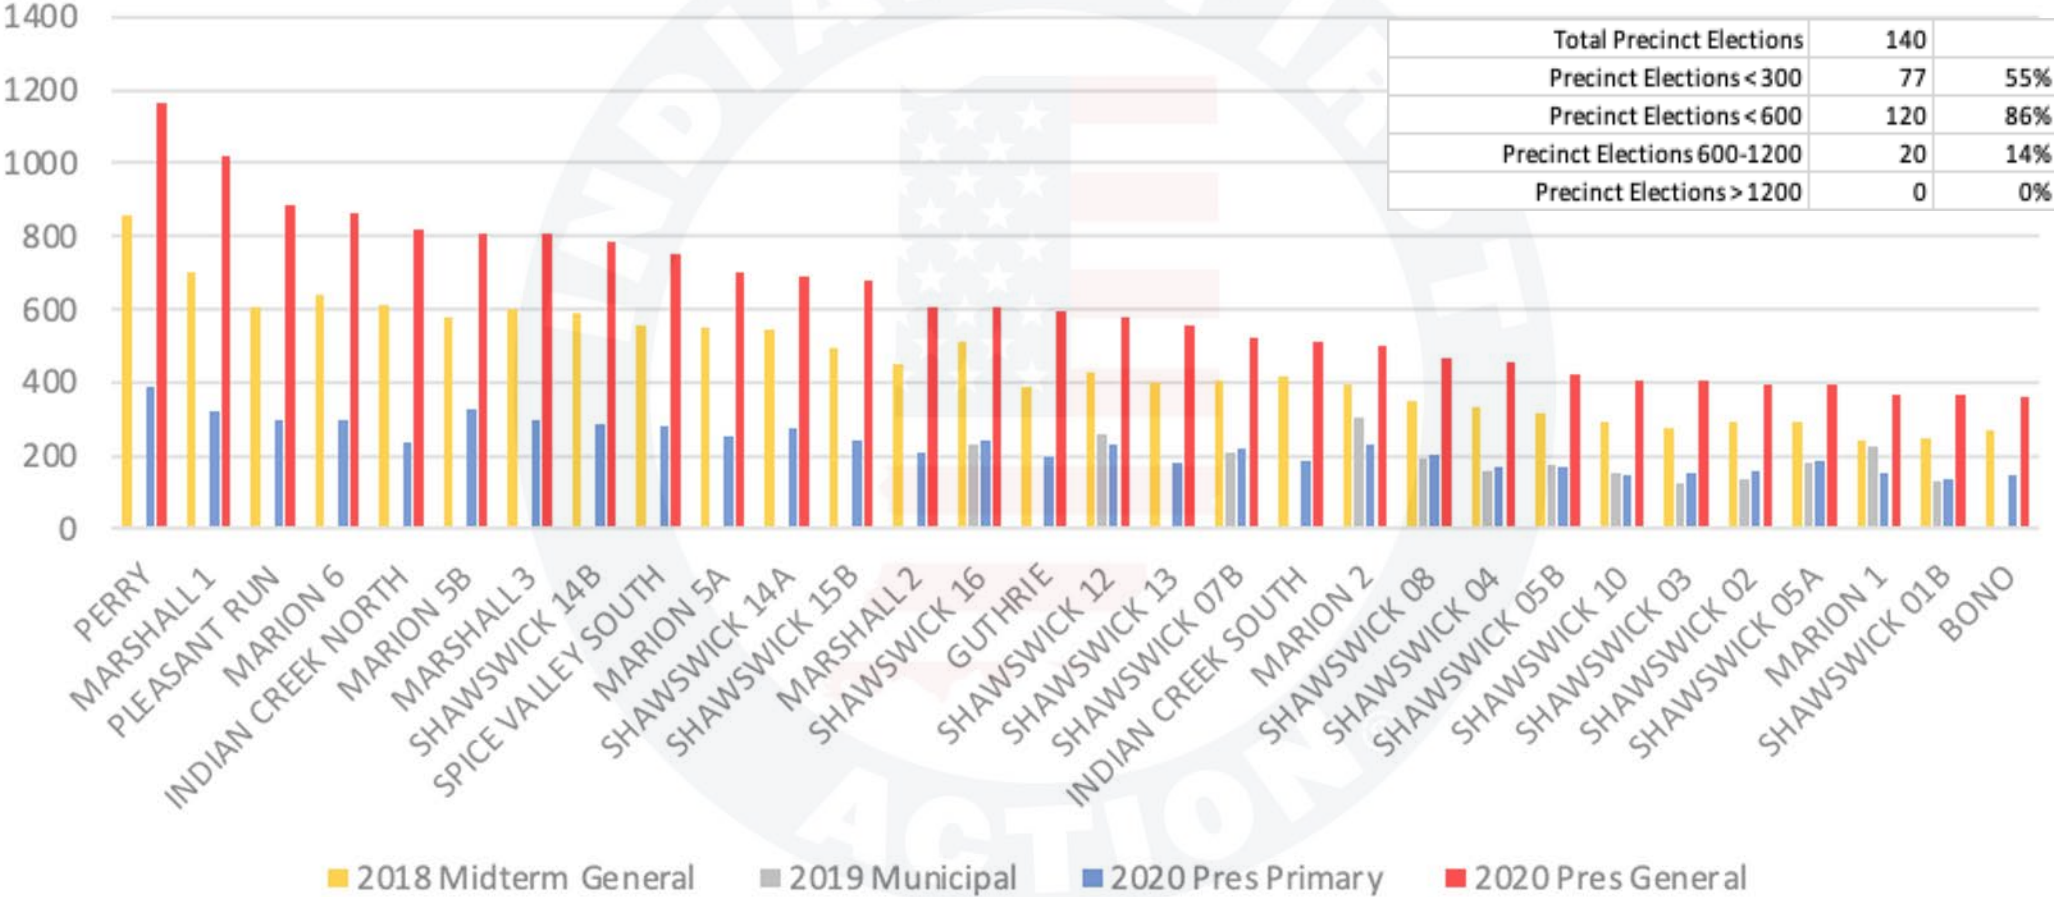

Lawrence County

Lawrence County Indiana - Ballots Cast by Precinct

© 2023 INDIANA FIRST ACTION. ALL RIGHTS RESERVED.