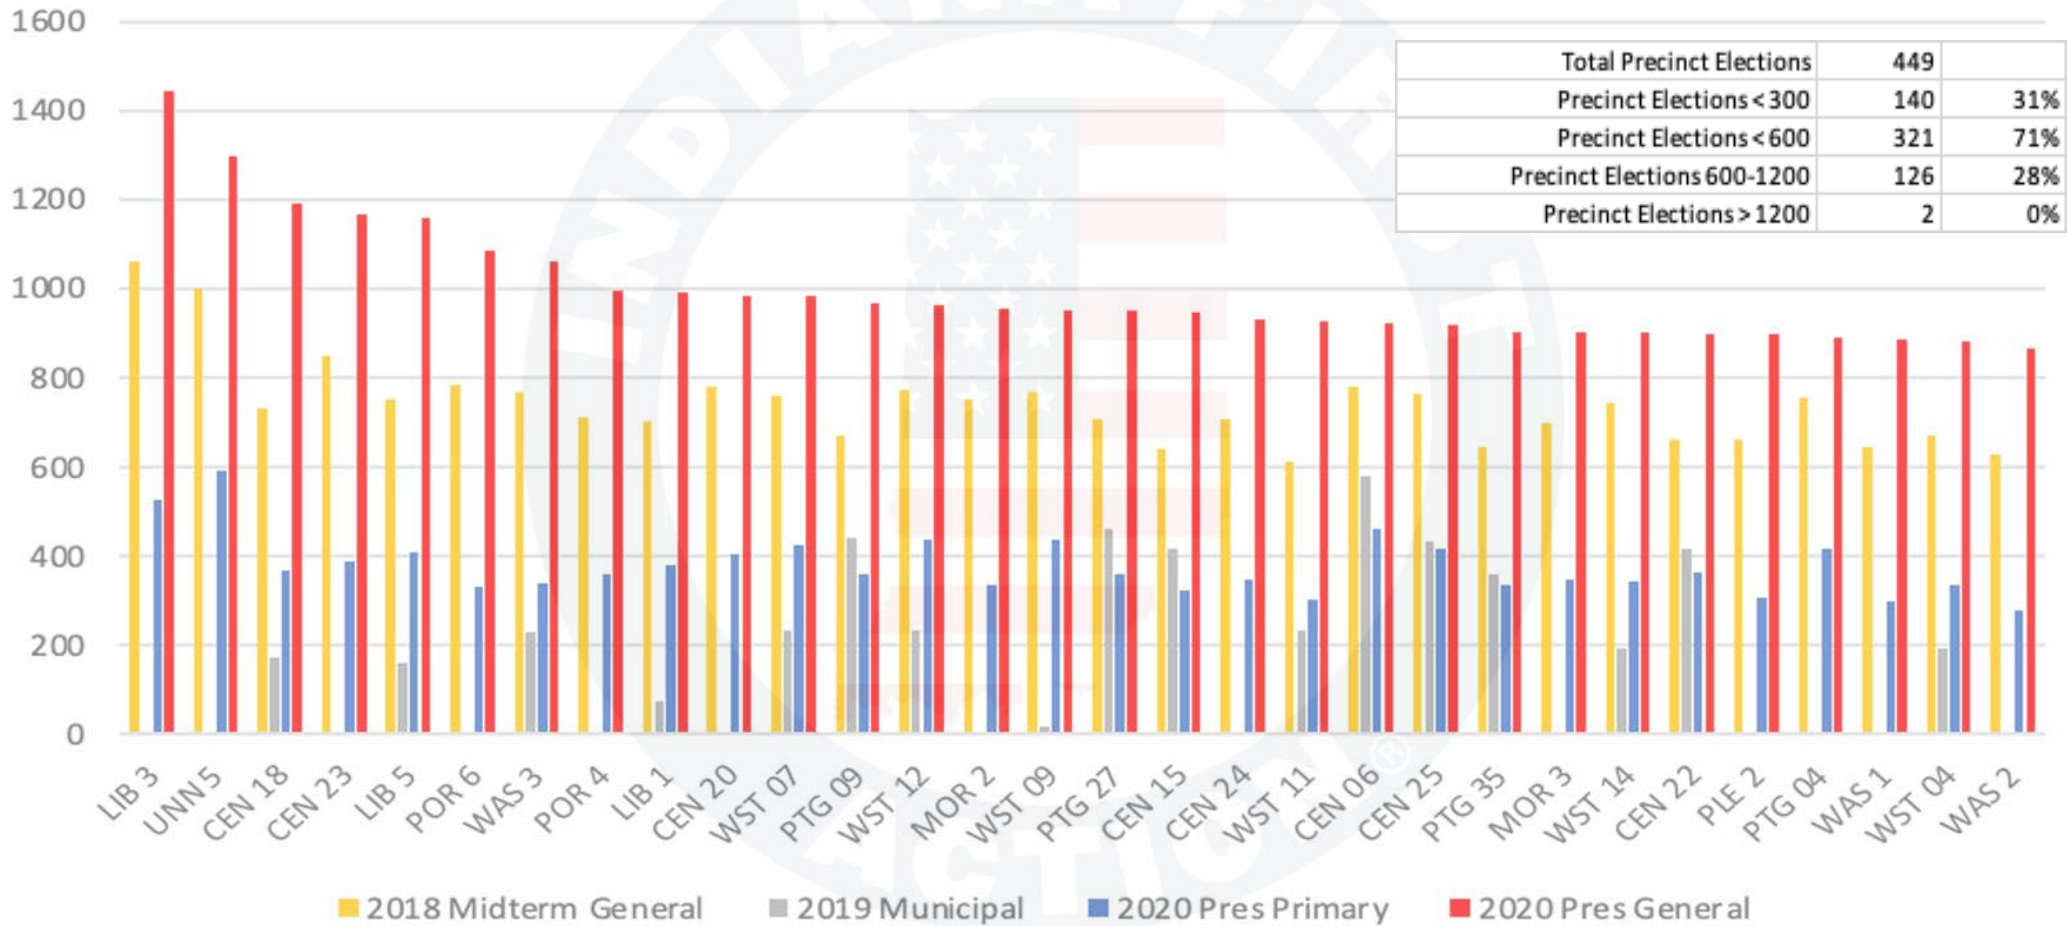

Pike County

Pike County Indiana - Ballots Cast by Precinct

Porter County

Porter County Indiana - Ballots Cast by Precinct

© 2023 INDIANA FIRST ACTION. ALL RIGHTS RESERVED.

Posey County

Posey County Indiana - Ballots Cast by Precinct