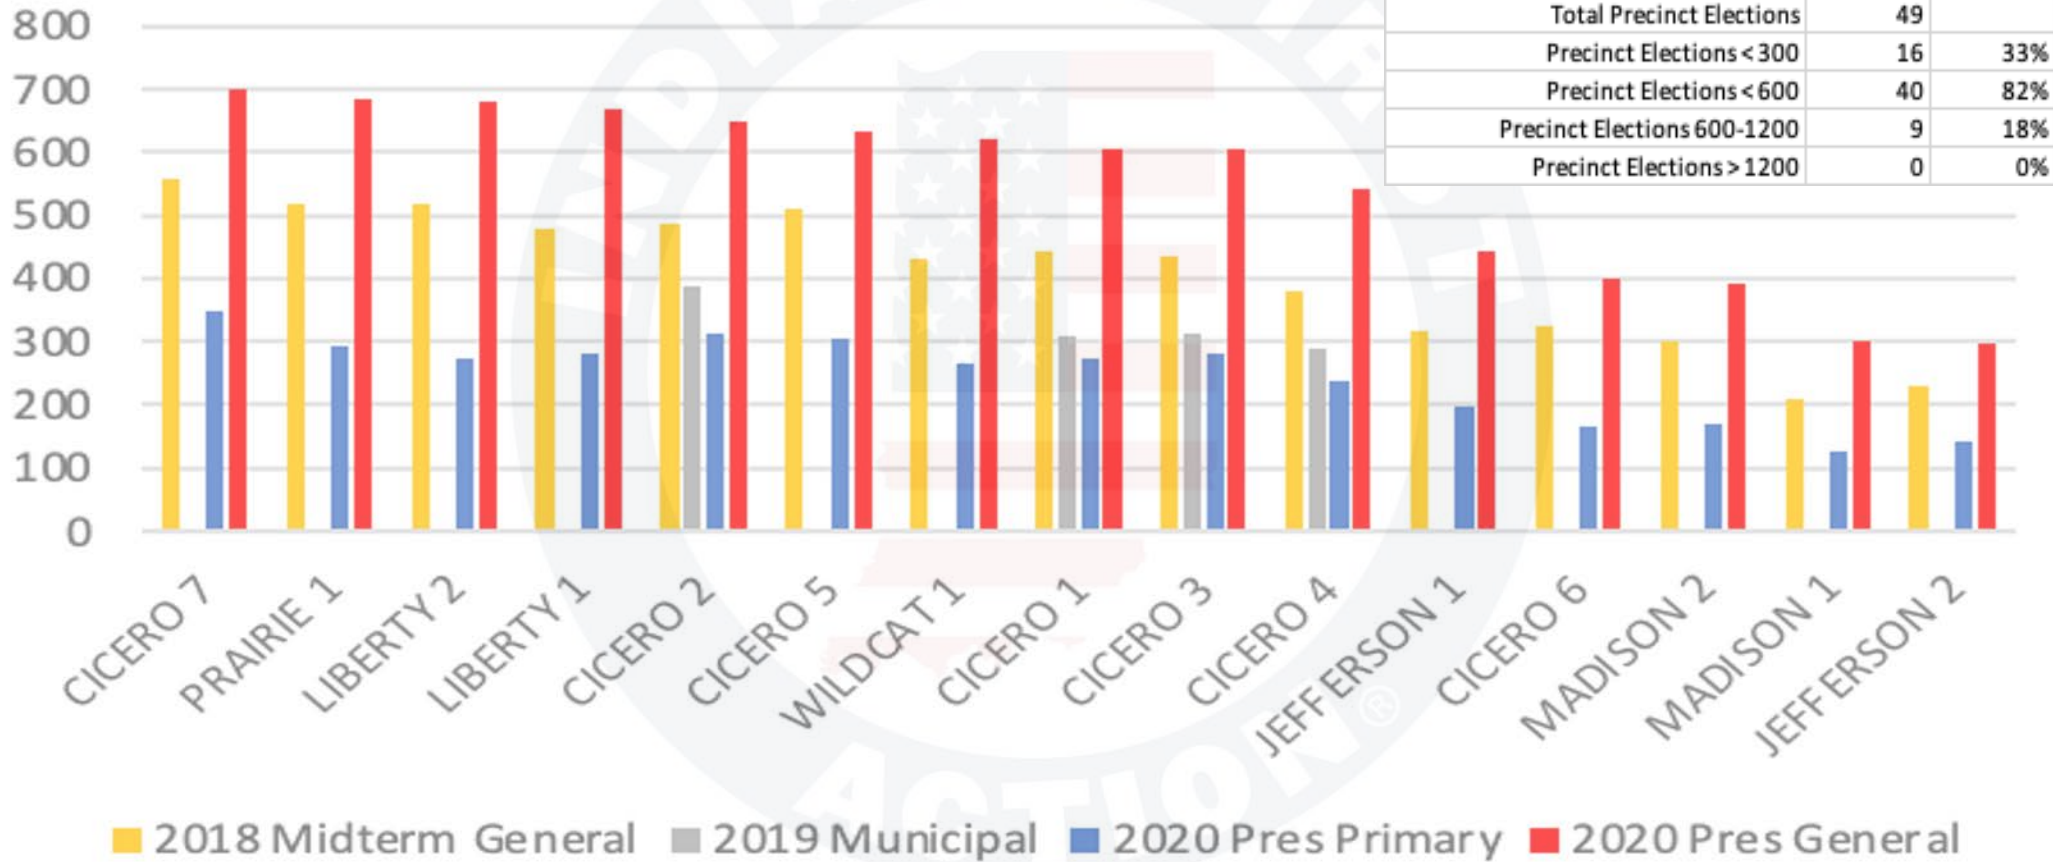

Tippecanoe County Indiana - Ballots Cast by Precinct

© 2023 INDIANA FIRST ACTION. ALL RIGHTS RESERVED.

Tipton County

Tipton County Indiana - Ballots Cast by Precinct

© 2023 INDIANA FIRST ACTION. ALL RIGHTS RESERVED.