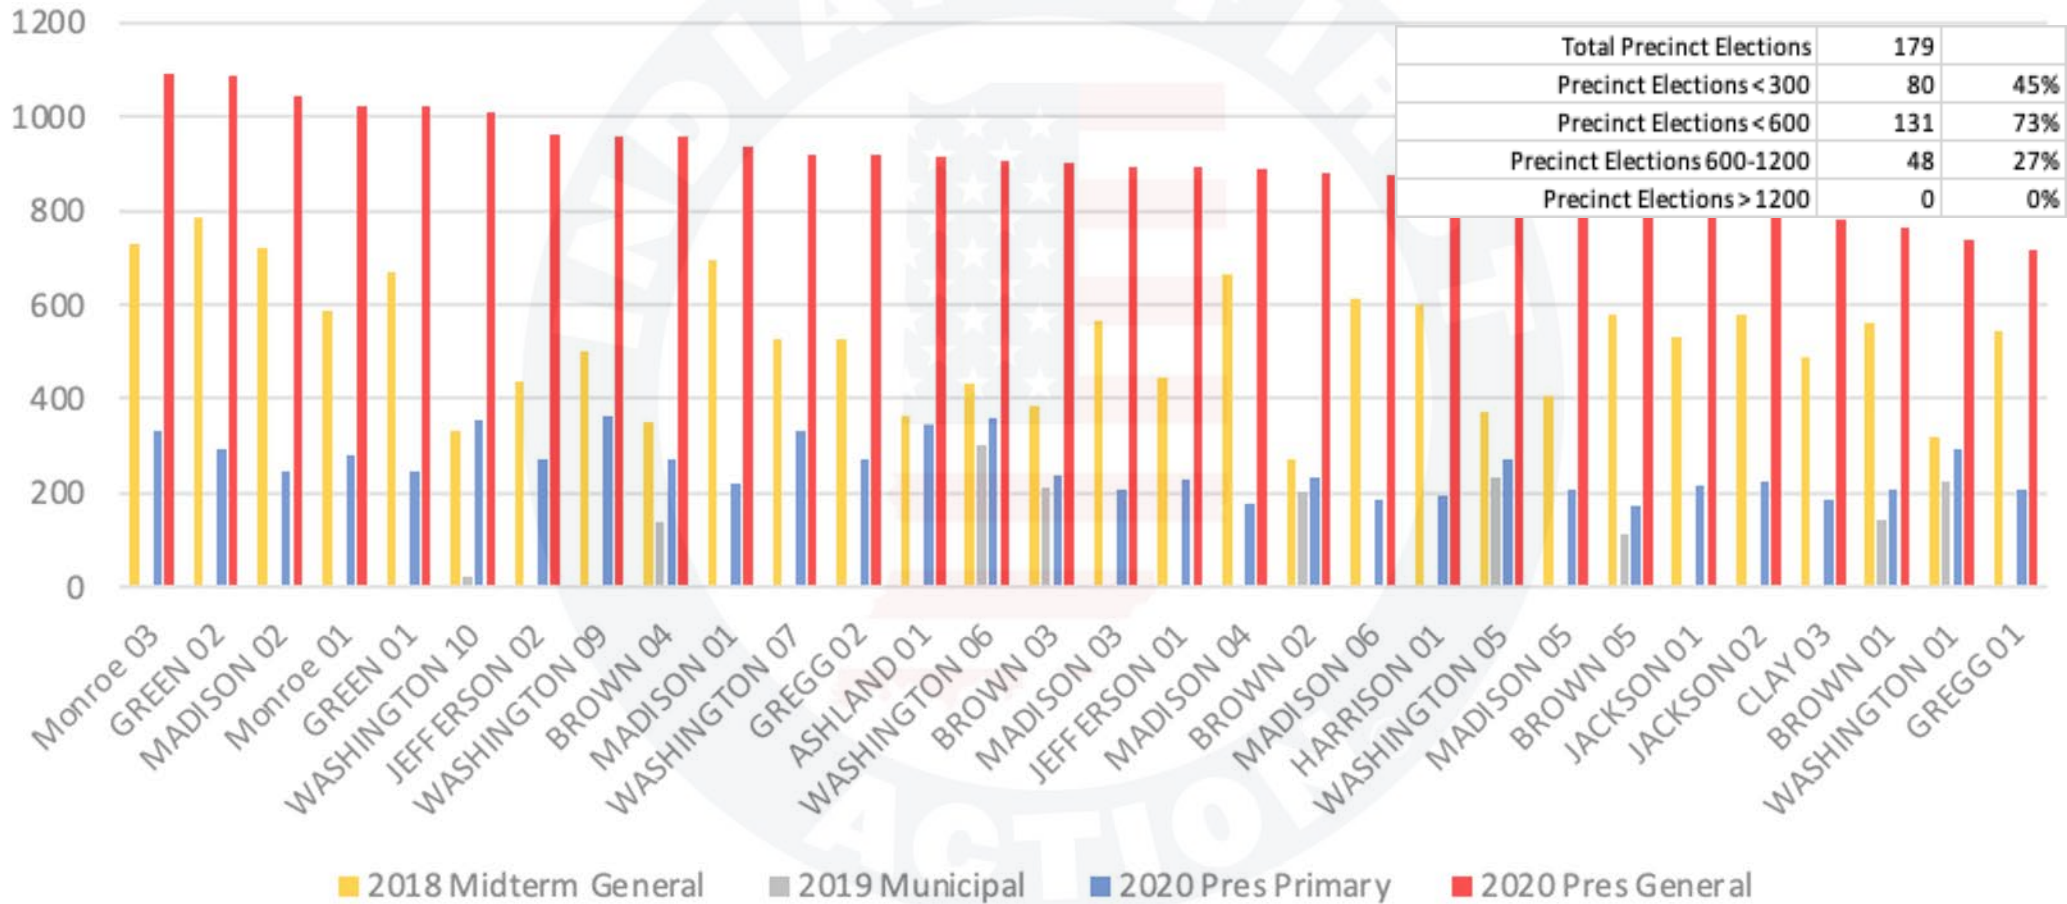

Morgan County

Morgan County Indiana - Ballots Cast by Precinct

© 2023 INDIANA FIRST ACTION. ALL RIGHTS RESERVED.