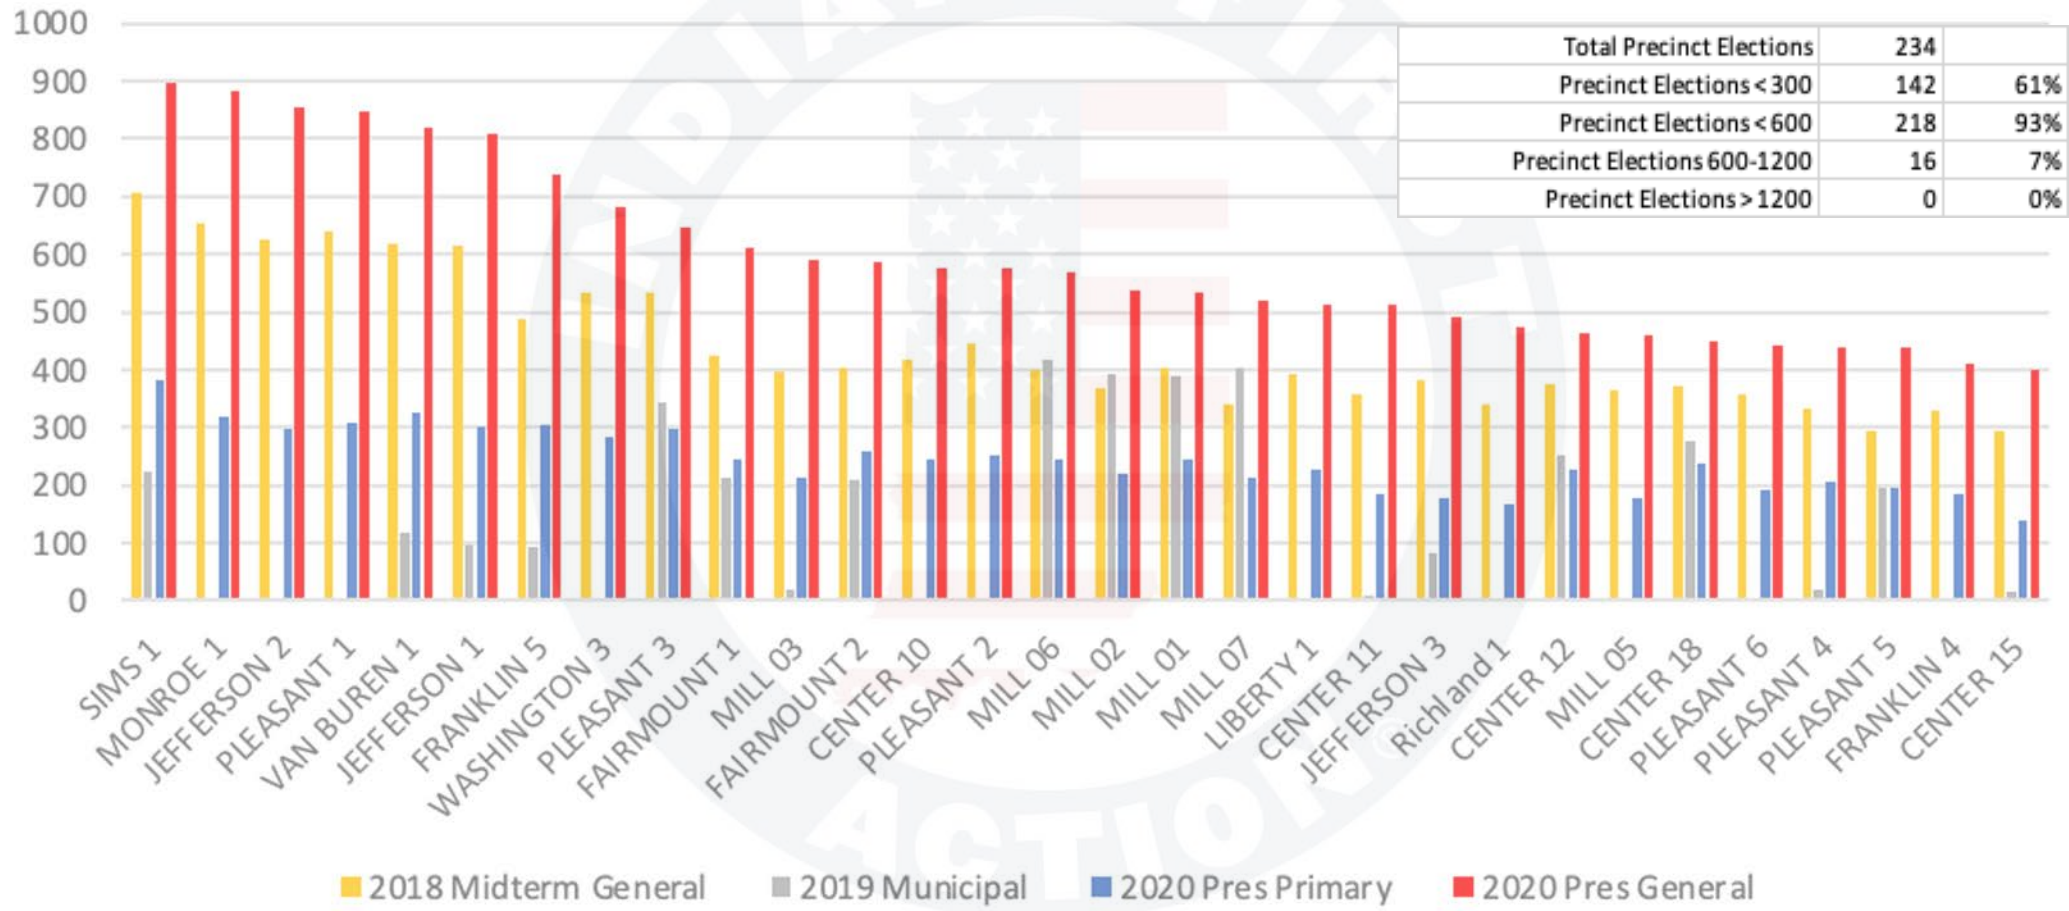

Gibson County

Gibson County Indiana - Ballots Cast by Precinct

© 2023 INDIANA FIRST ACTION. ALL RIGHTS RESERVED.

Grant County

Grant County Indiana - Ballots Cast by Precinct

Greene County

Greene County Indiana - Ballots Cast by Precinct