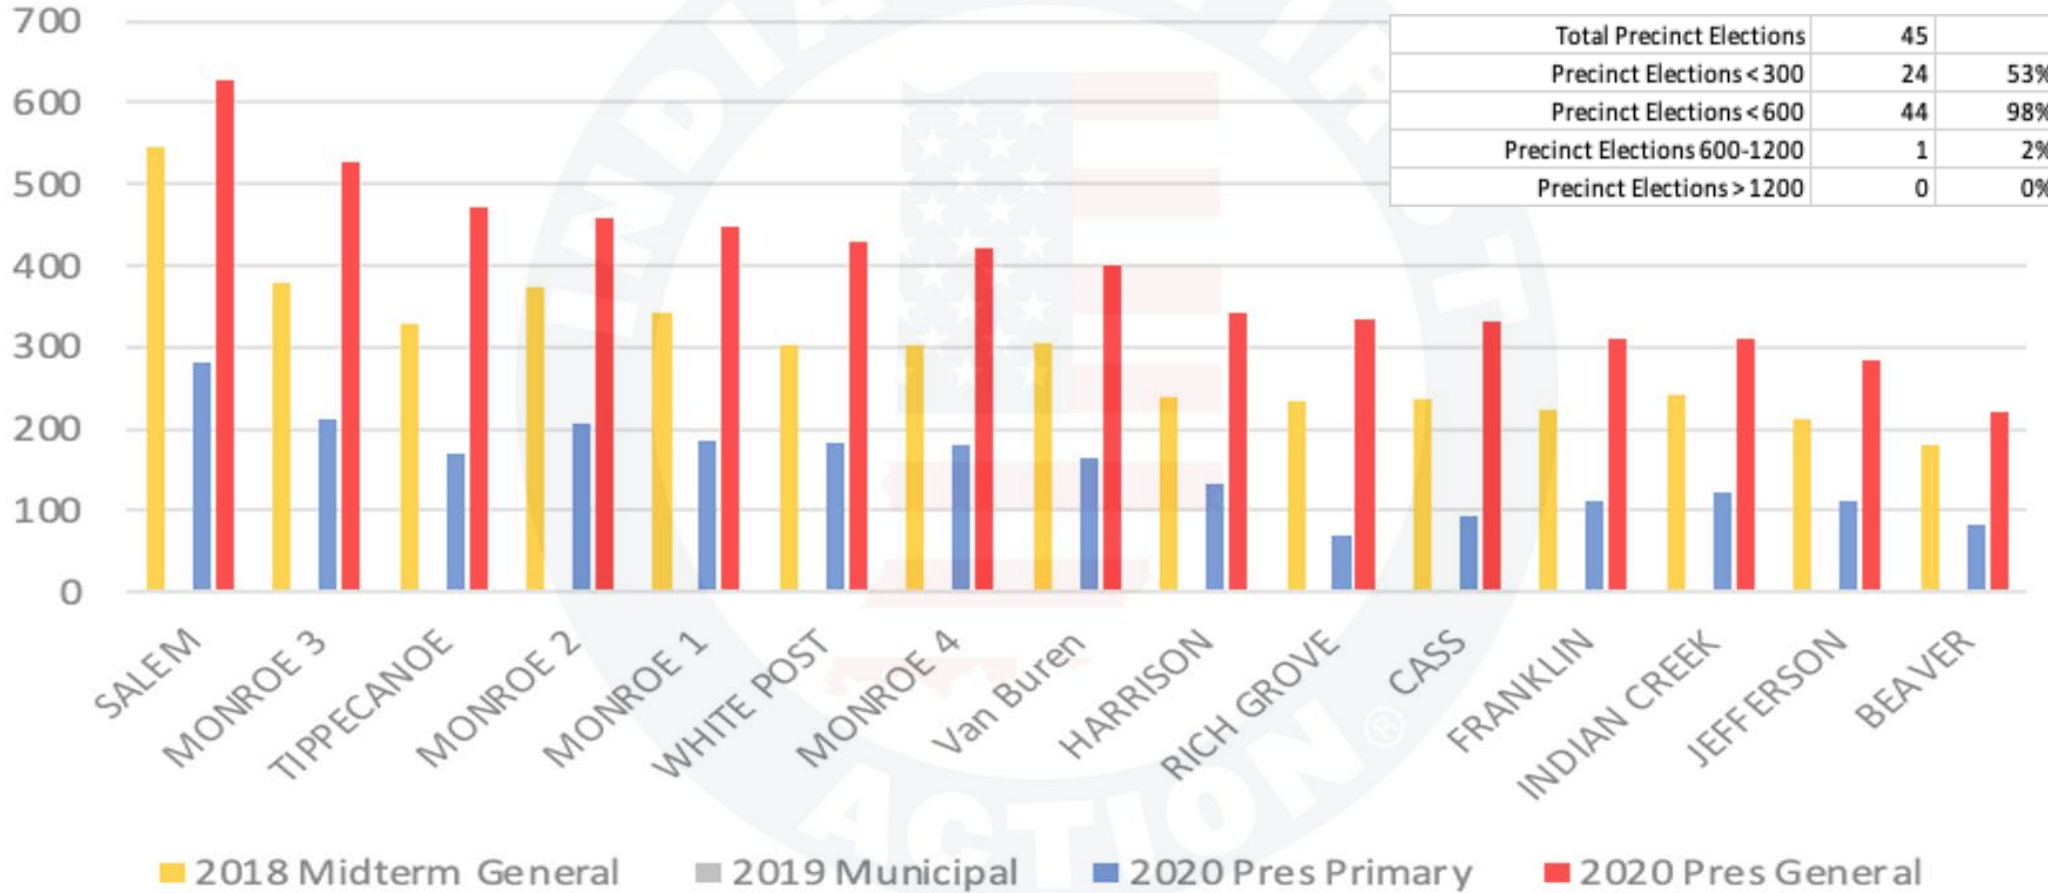

Pulaski County

Pulaski County Indiana - Ballots Cast by Precinct

© 2023 INDIANA FIRST ACTION. ALL RIGHTS RESERVED.