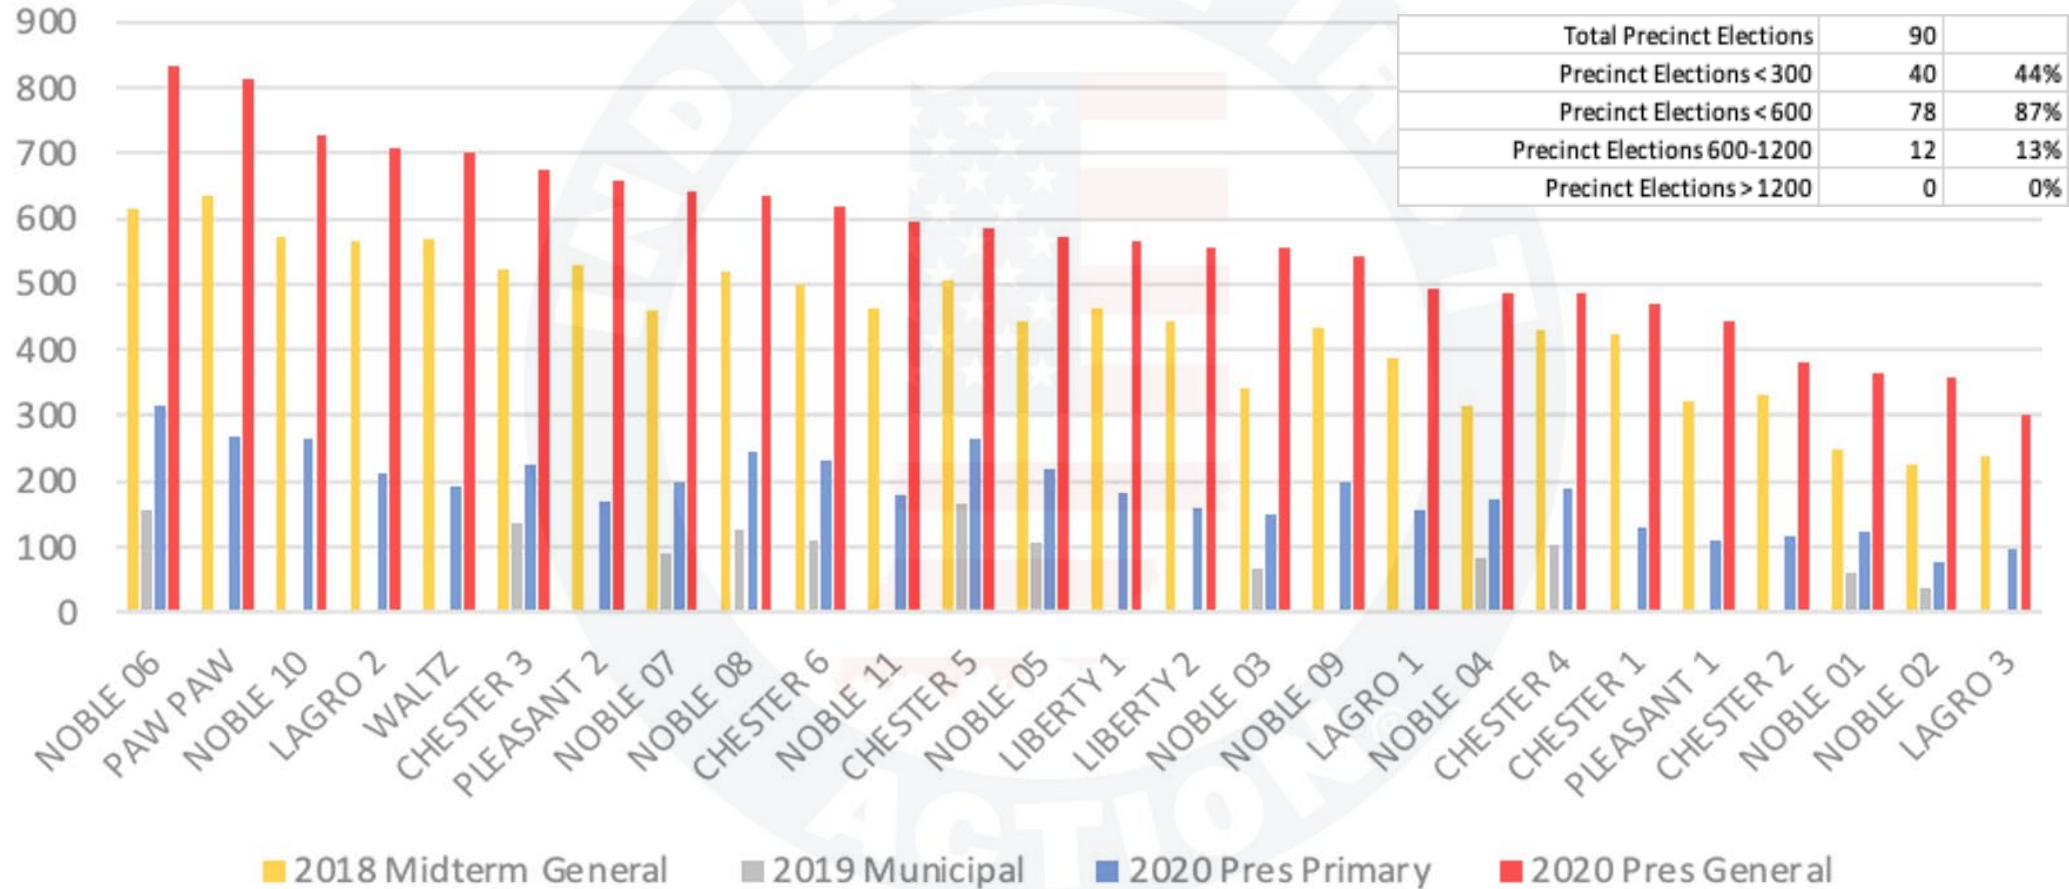

Vigo County

Vigo County Indiana - Ballots Cast by Precinct

Wabash County

Wabash County Indiana - Ballots Cast by Precinct

© 2023 INDIANA FIRST ACTION. ALL RIGHTS RESERVED.

Warren County

Warren County Indiana - Ballots Cast by Precinct