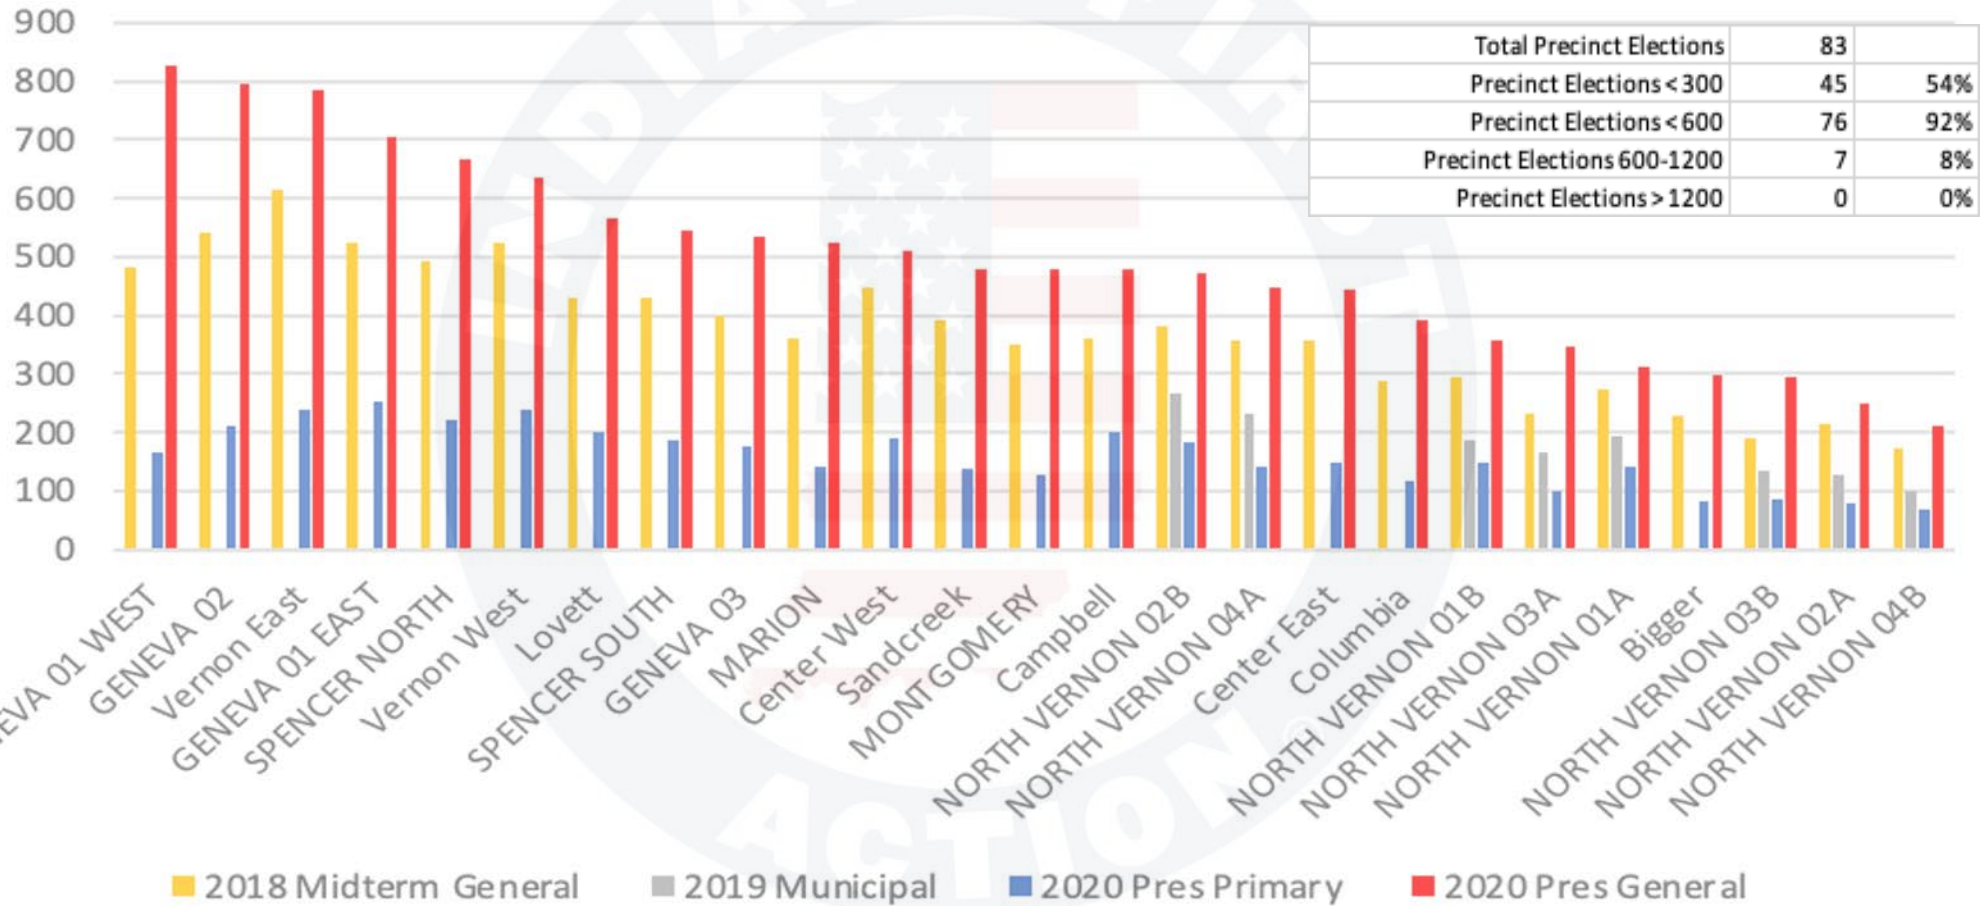

Jennings County

Jennings County Indiana - Ballots Cast by Precinct

© 2023 INDIANA FIRST ACTION. ALL RIGHTS RESERVED.