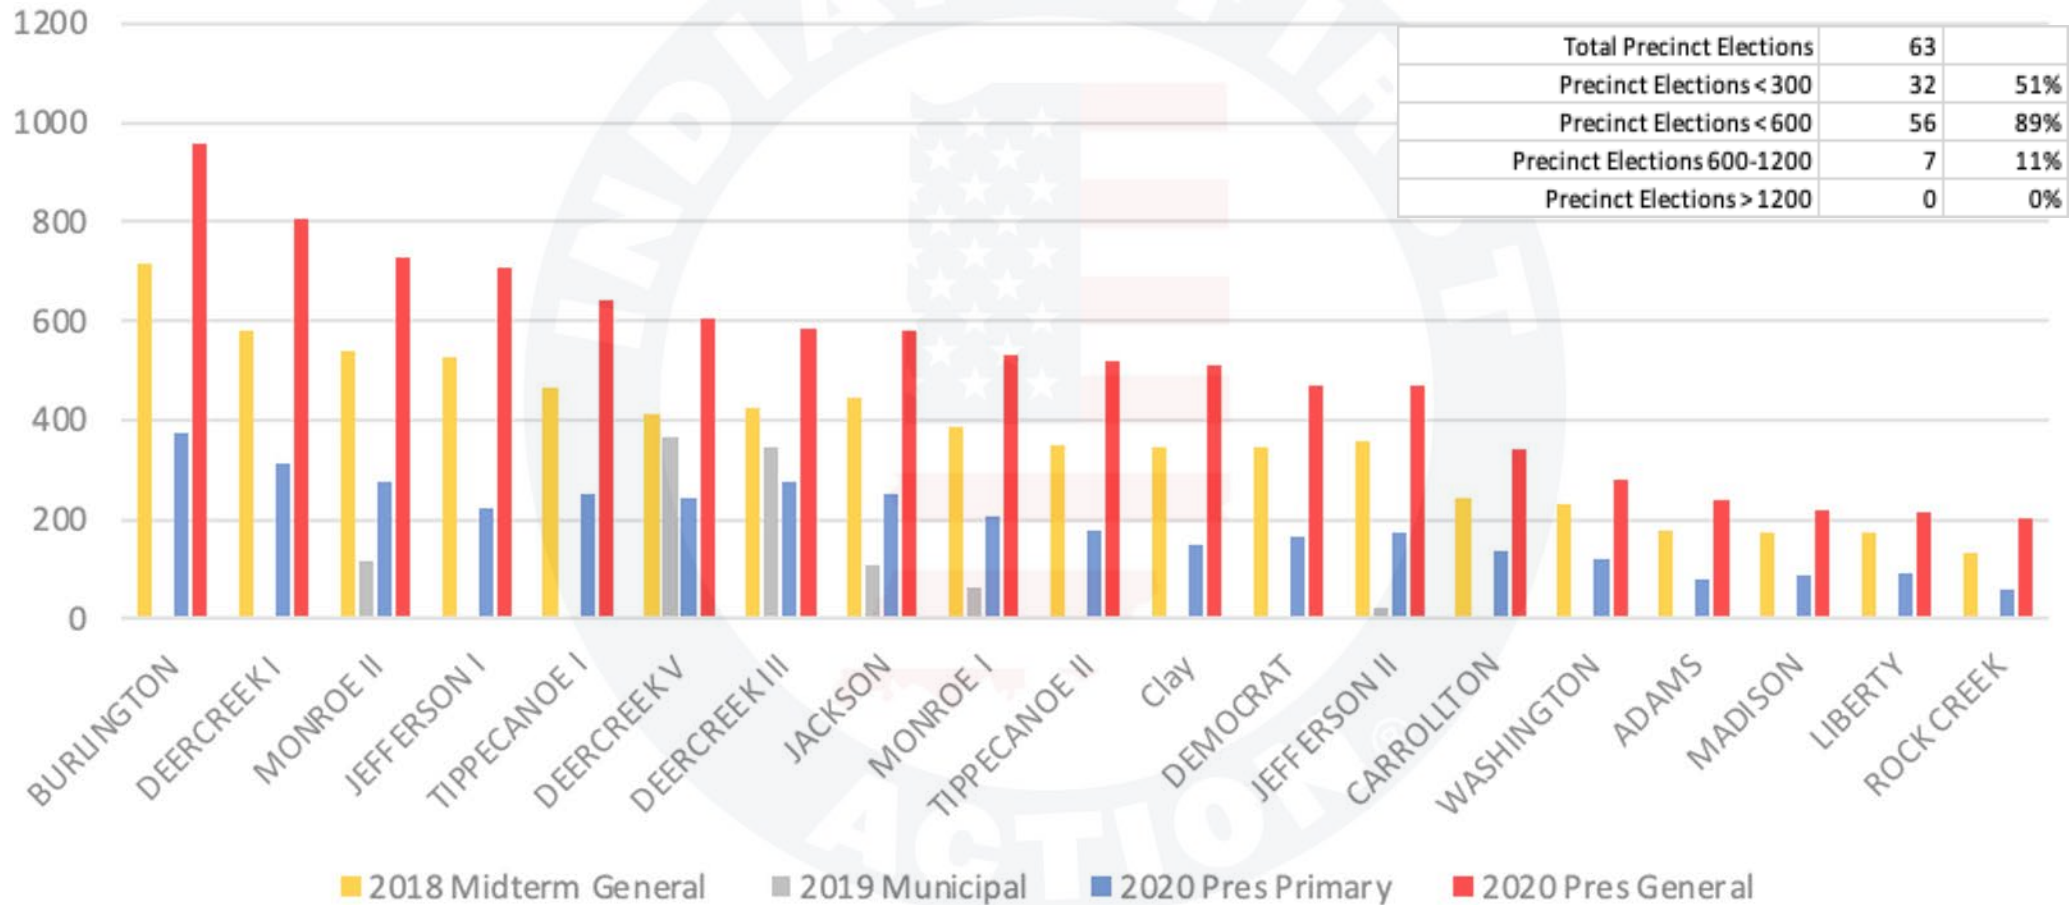

Carroll County

Carroll County Indiana - Ballots Cast by Precinct