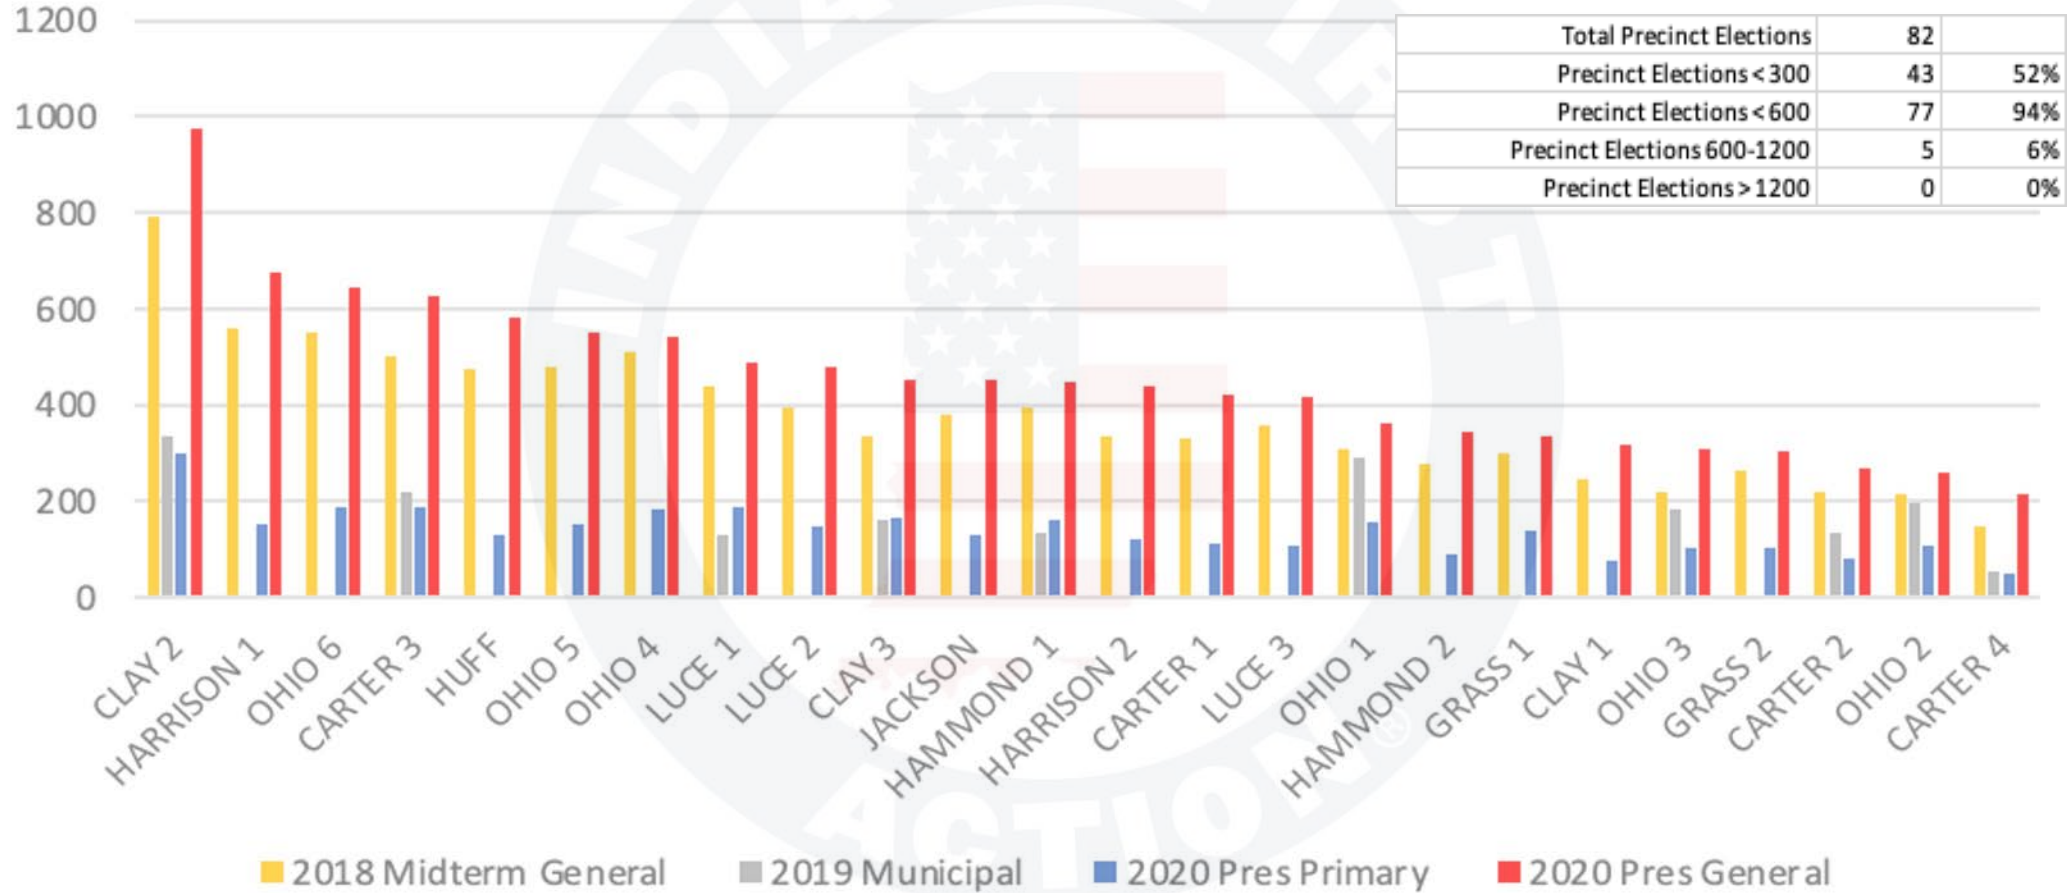

Spencer County

Spencer County Indiana - Ballots Cast by Precinct

© 2023 INDIANA FIRST ACTION. ALL RIGHTS RESERVED.