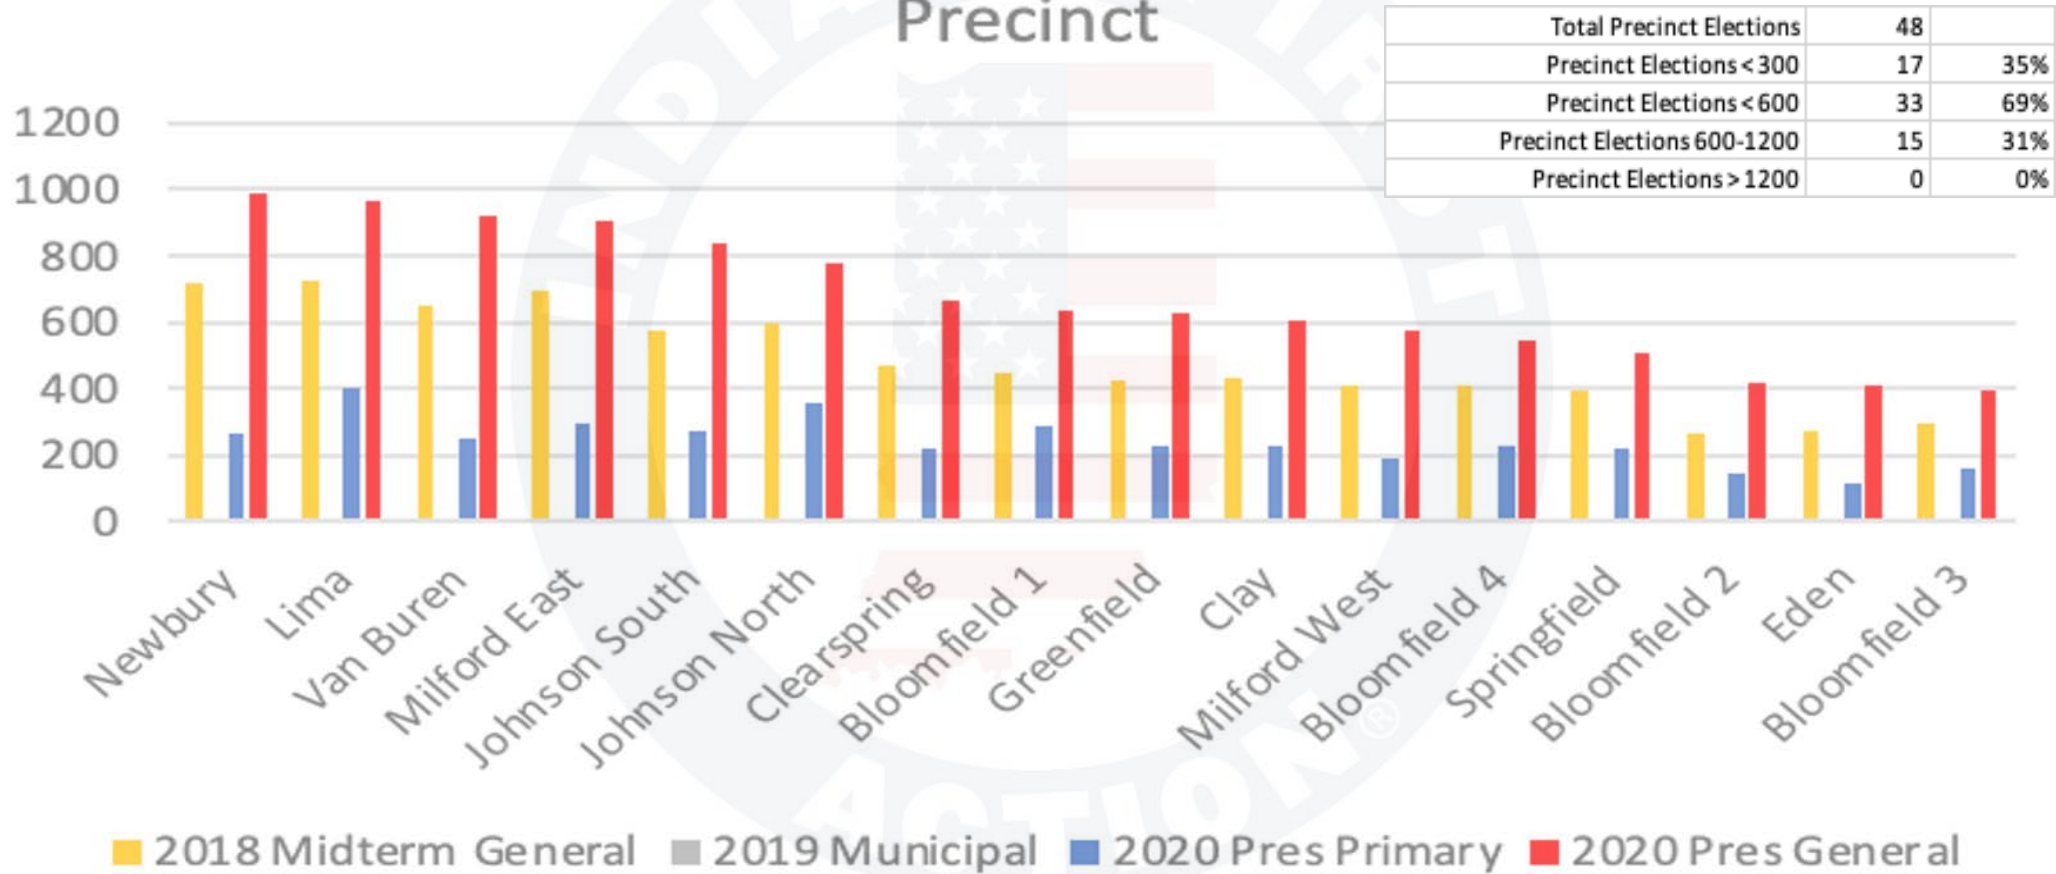

Knox County

Knox County Indiana - Ballots Cast by Precinct

Kosciusko County

Kosciusko County Indiana - Ballots Cast by Precinct

La Grange County

LaGrange County Indiana - Ballots Cast by Precinct

© 2023 INDIANA FIRST ACTION. ALL RIGHTS RESERVED.