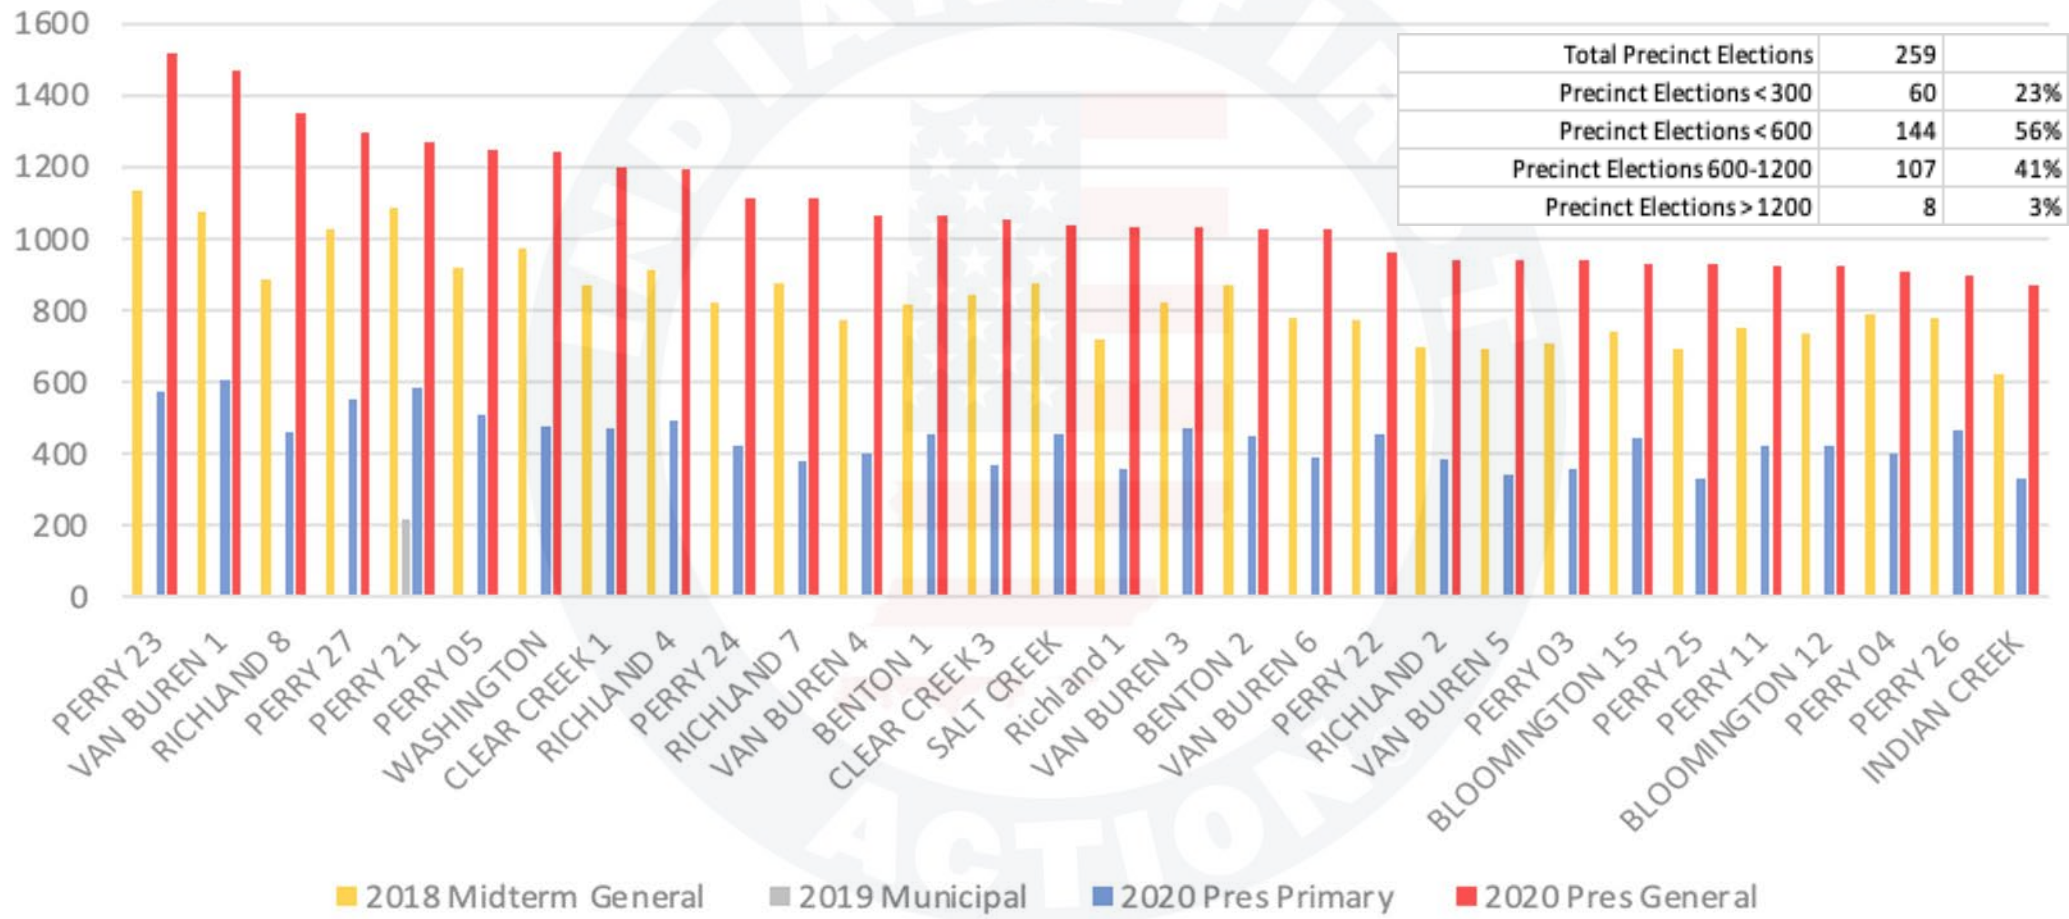

Miami County

Miami County Indiana - Ballots Cast by Precinct

Miami County

Miami County Indiana - Ballots Cast by Precinct

Monroe County

Monroe County Indiana - Ballots Cast by Precinct

Montgomery County

Montgomery County Indiana - Ballots Cast by Precinct