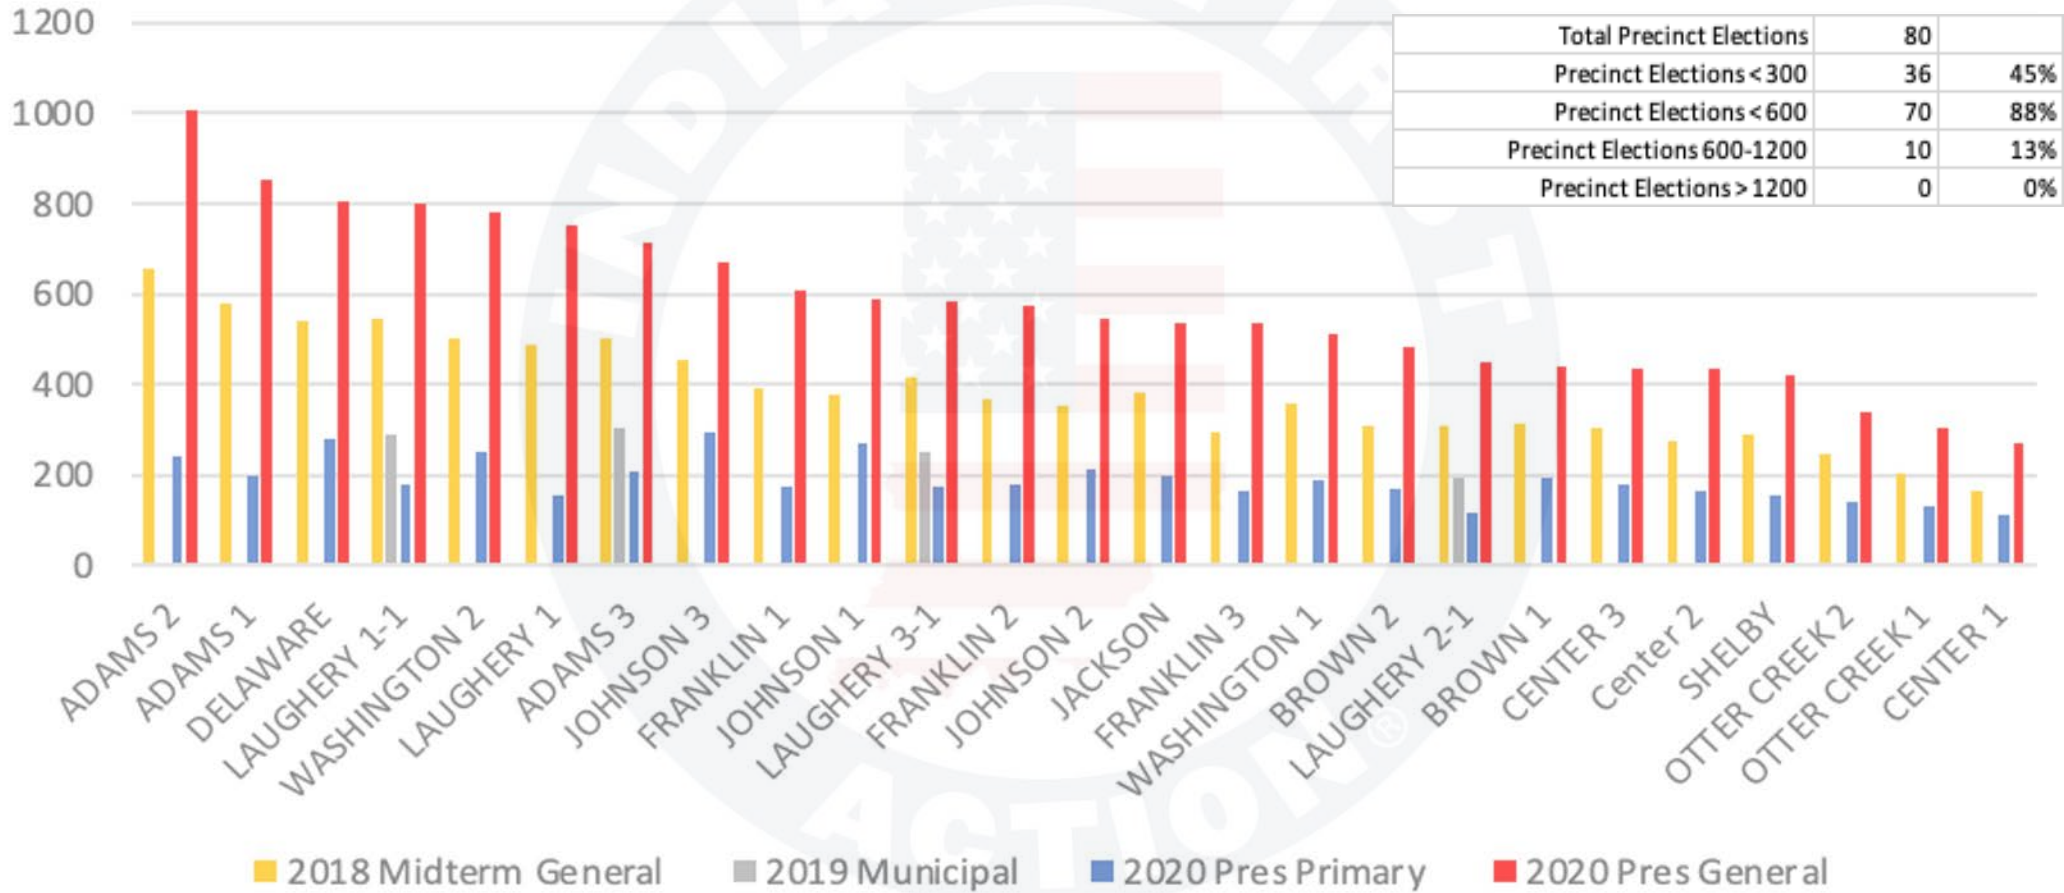

Randolph County

Randolph County Indiana - Ballots Cast by Precinct

© 2023 INDIANA FIRST ACTION. ALL RIGHTS RESERVED.

Ripley County

Ripley County Indiana - Ballots Cast by Precinct

© 2023 INDIANA FIRST ACTION. ALL RIGHTS RESERVED.