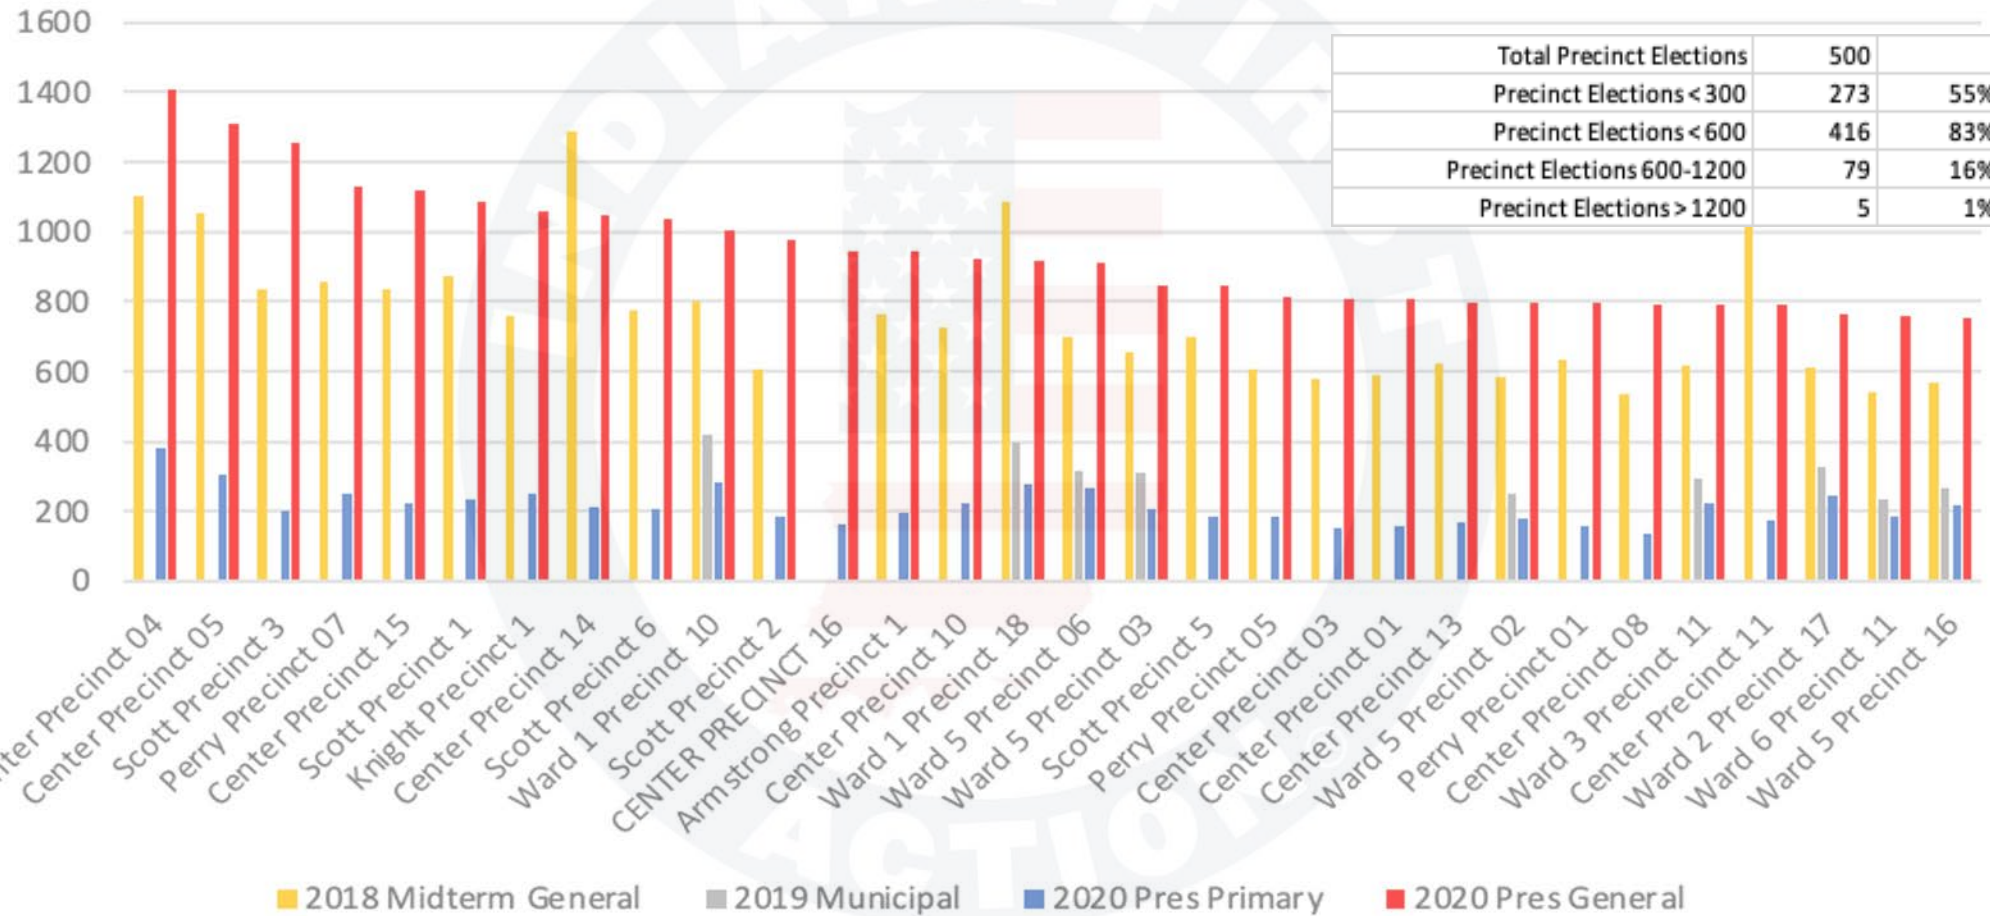

Union County

Union County Indiana - Ballots Cast by Precinct

Vanderburgh County

Vanderburgh County Indiana - Ballots Cast by Precinct

© 2023 INDIANA FIRST ACTION. ALL RIGHTS RESERVED.

Vermillion County

Vermillion County Indiana - Ballots Cast by Precinct