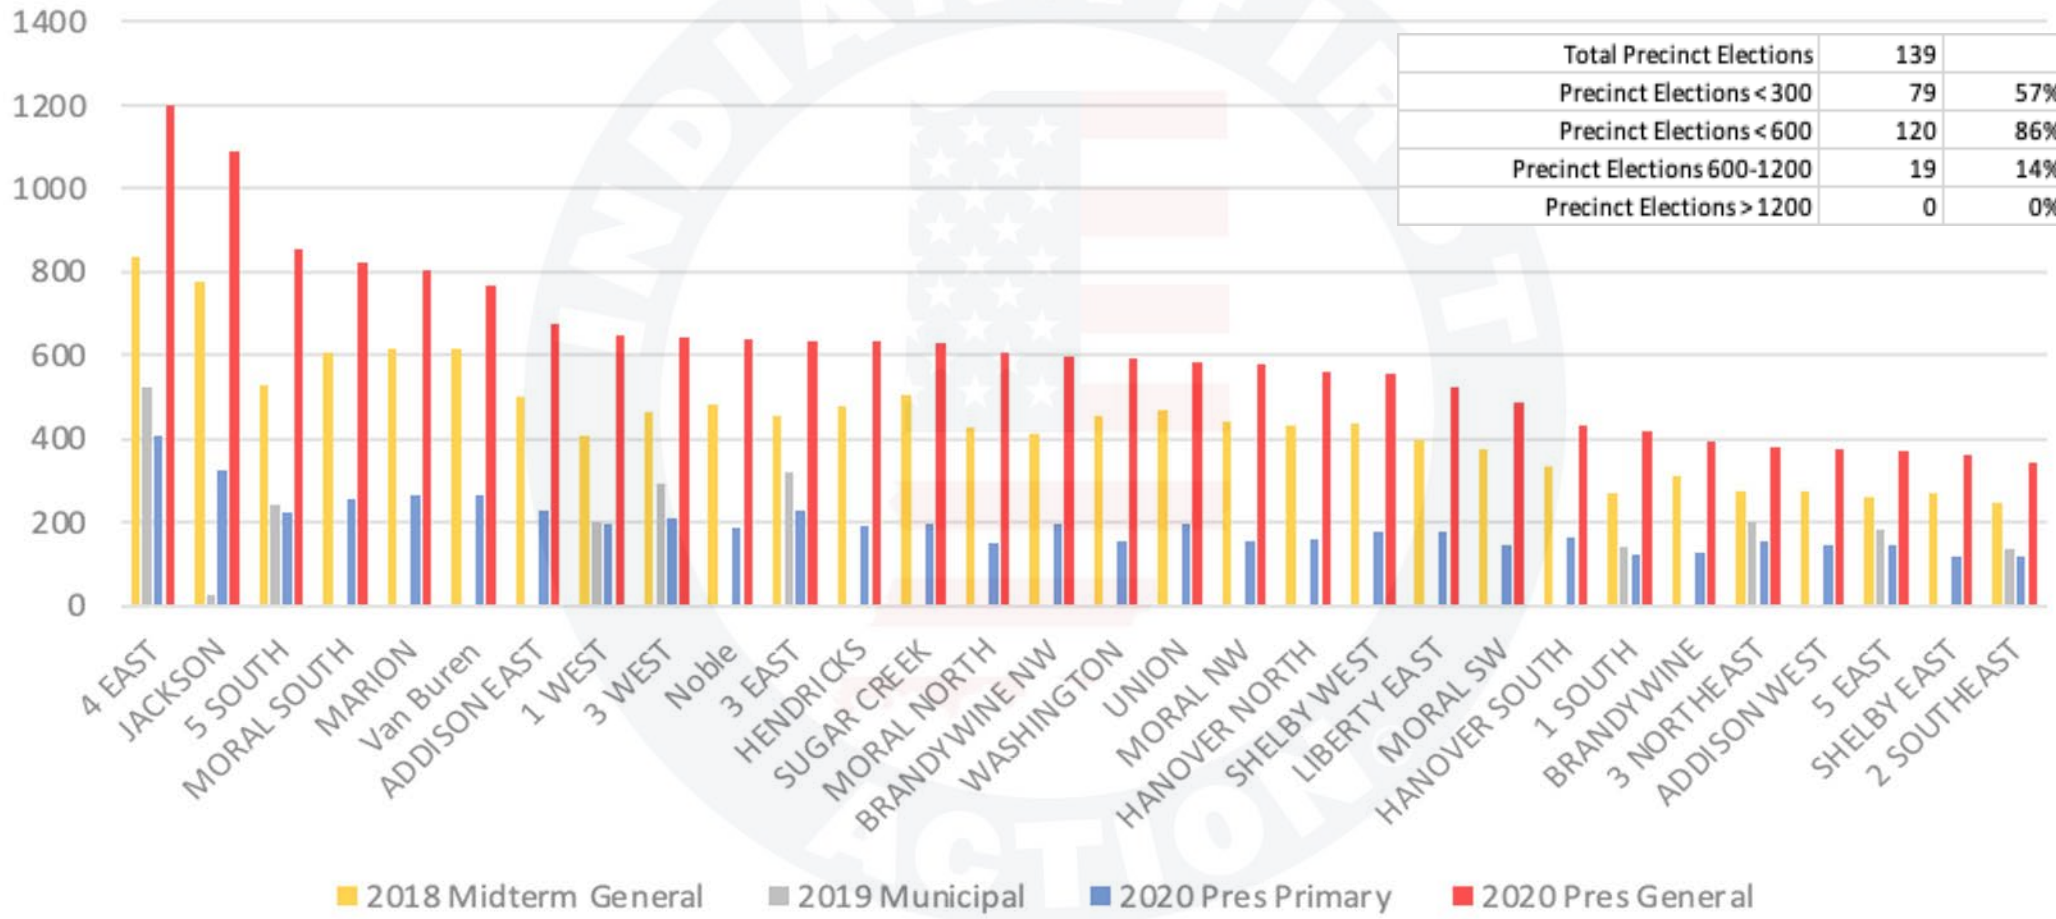

Rush County

Rush County Indiana - Ballots Cast by Precinct

© 2023 INDIANA FIRST ACTION. ALL RIGHTS RESERVED.

Scott County

Scott County Indiana - Ballots Cast by Precinct

Shelby County

Shelby County Indiana - Ballots Cast by Precinct