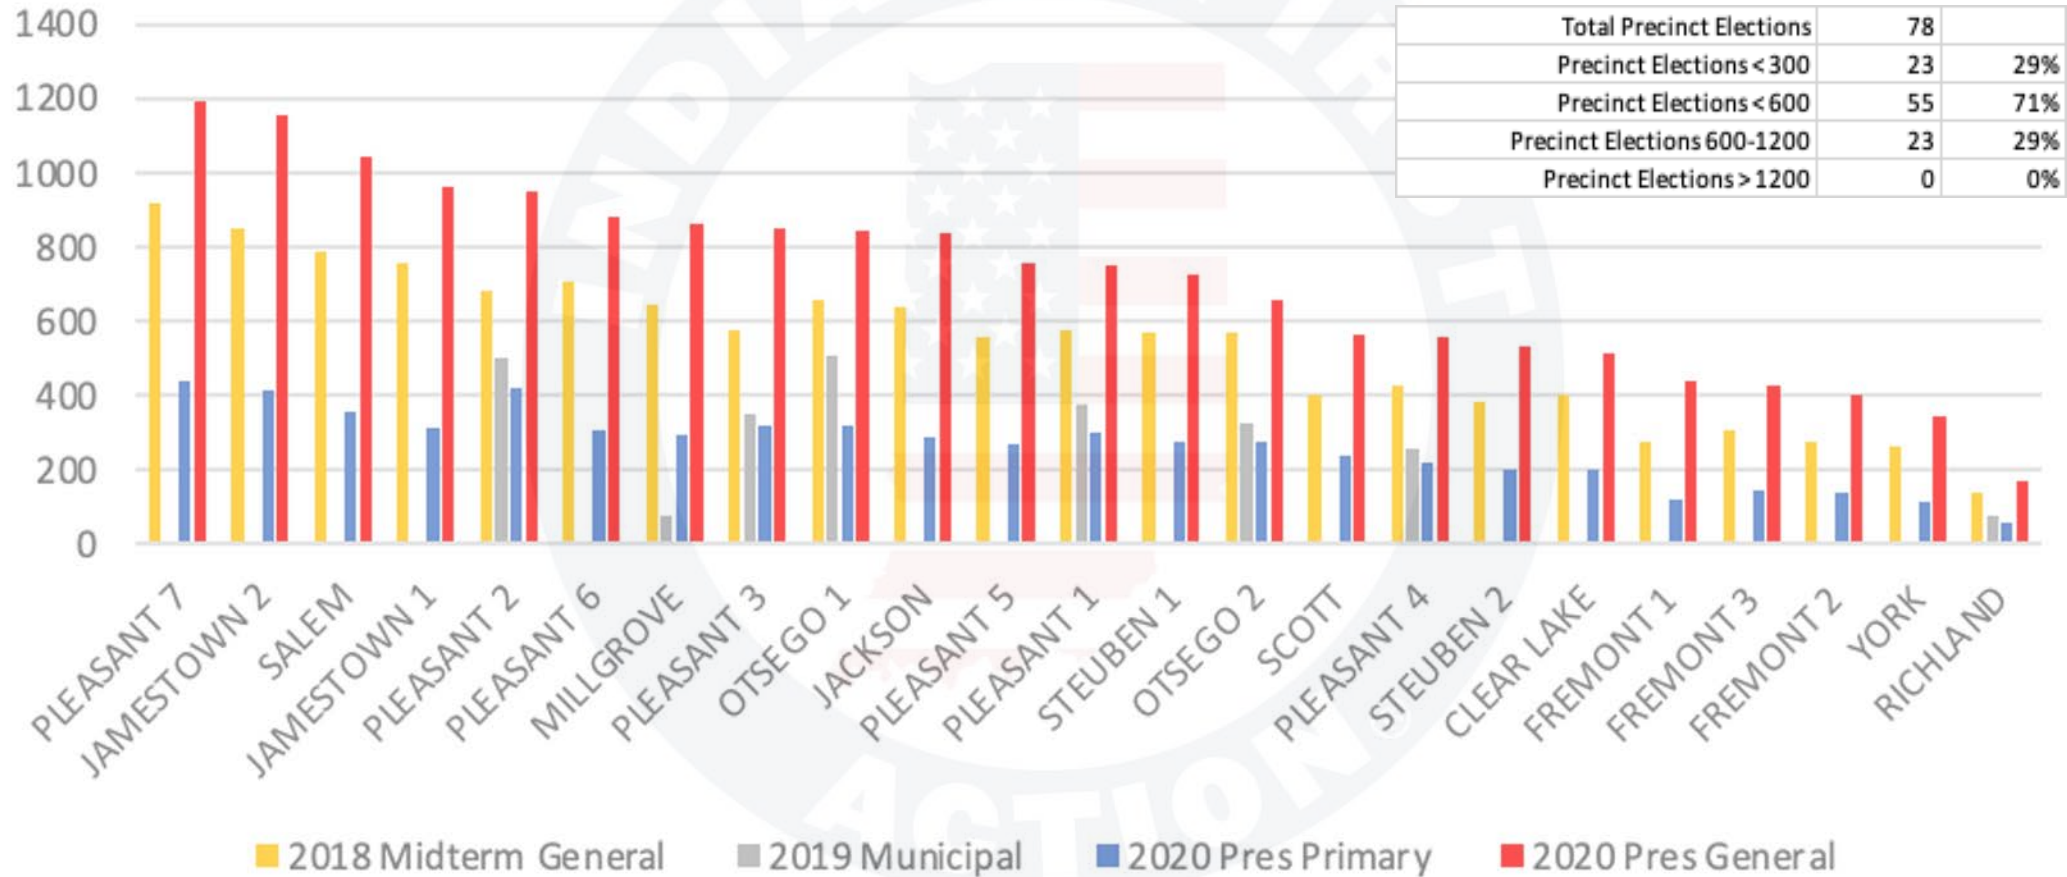

Starke County

Starke County Indiana - Ballots Cast by Precinct

© 2023 INDIANA FIRST ACTION. ALL RIGHTS RESERVED.

Steuben County

Steuben County Indiana - Ballots Cast by Precinct

© 2023 INDIANA FIRST ACTION. ALL RIGHTS RESERVED.