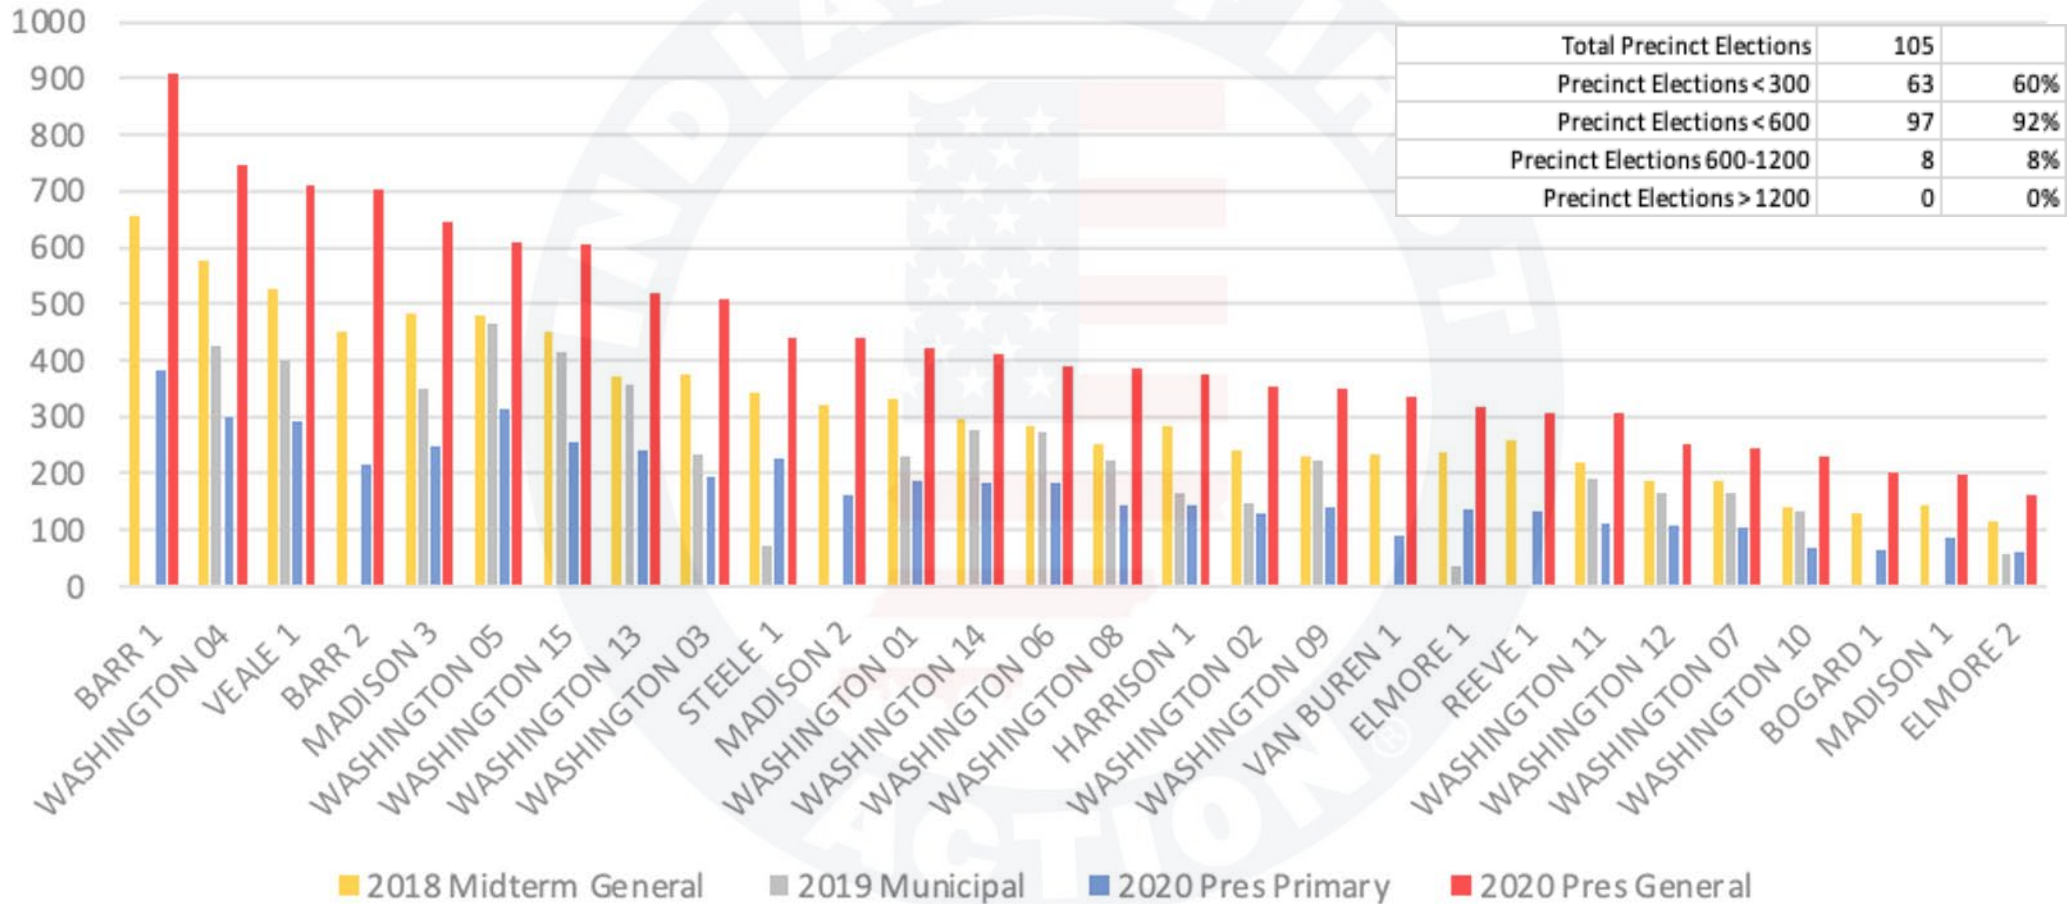

Daviess County

Daviess County Indiana - Ballots Cast by Precinct