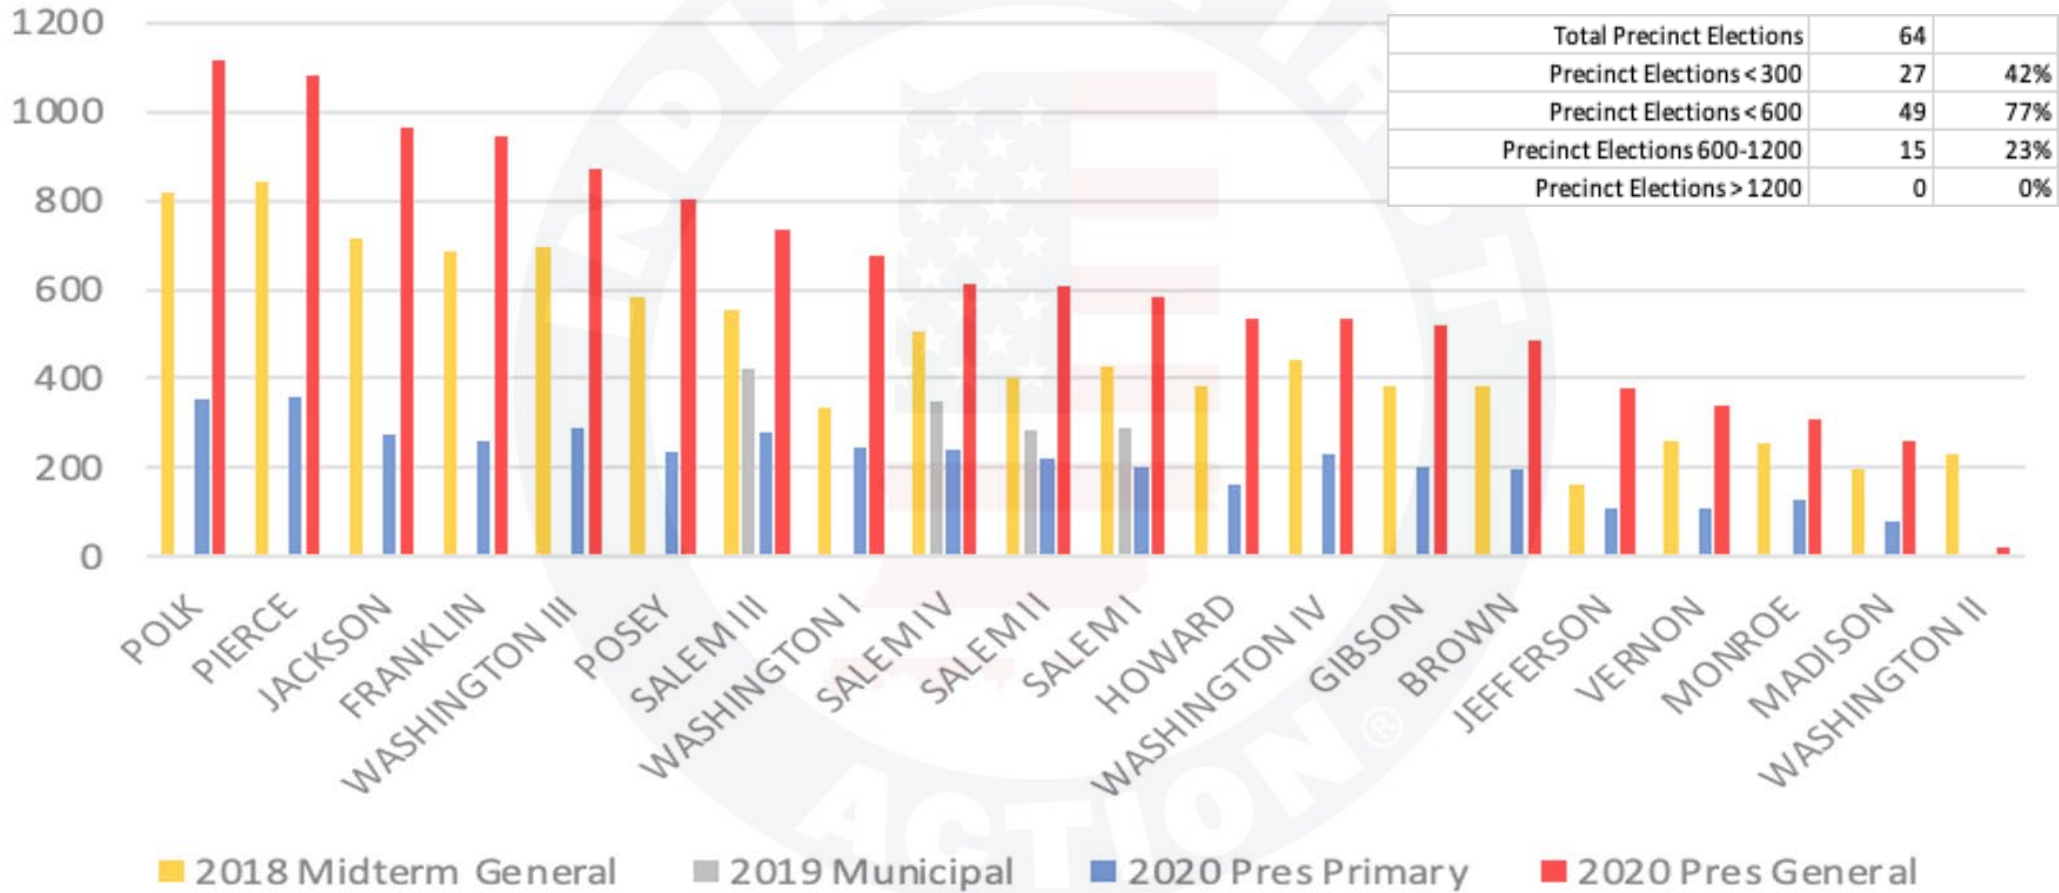

© 2023 INDIANA FIRST ACTION. ALL RIGHTS RESERVED.

Warrick County

Warrick County Indiana - Ballots Cast by Precinct

© 2023 INDIANA FIRST ACTION. ALL RIGHTS RESERVED.

Washington County

Washington County Indiana - Ballots Cast by Precinct