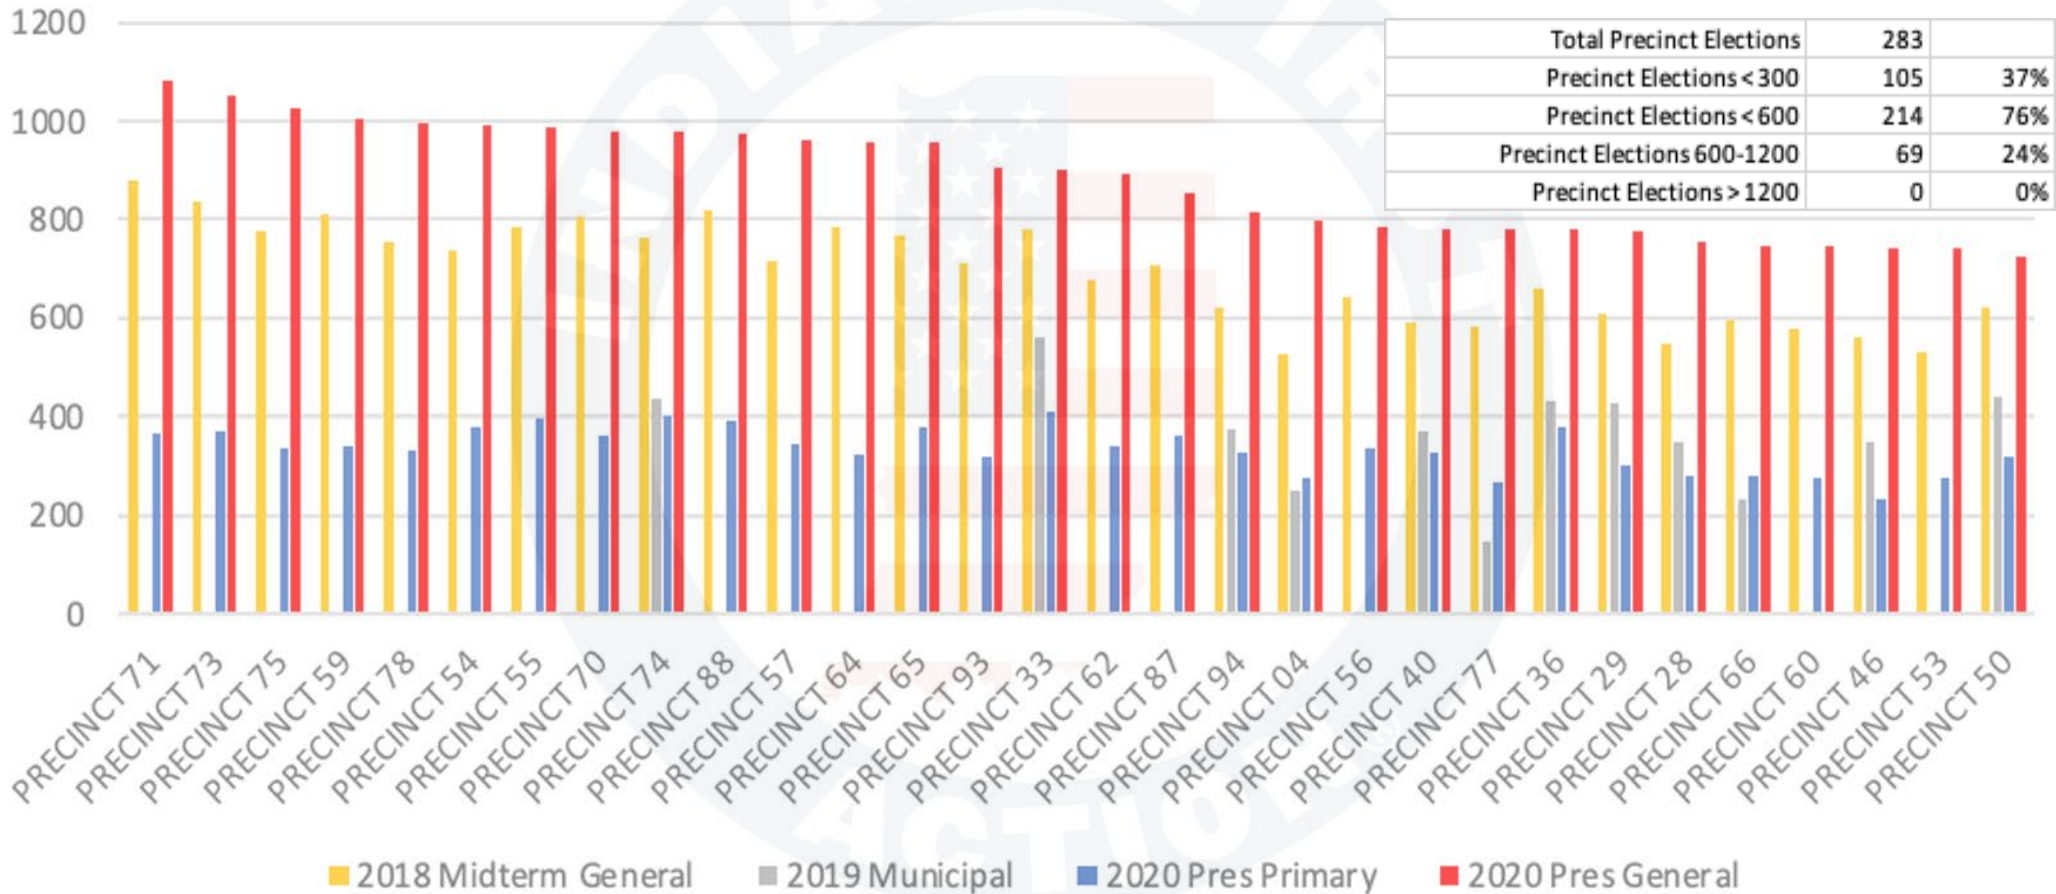

Decatur County

Decatur County Indiana - Ballots Cast by Precinct

DeKalb County

DeKalb County Indiana - Ballots Cast by Precinct

© 2023 INDIANA FIRST ACTION. ALL RIGHTS RESERVED.

Delaware County **

Delaware County Indiana - Ballots Cast by Precinct