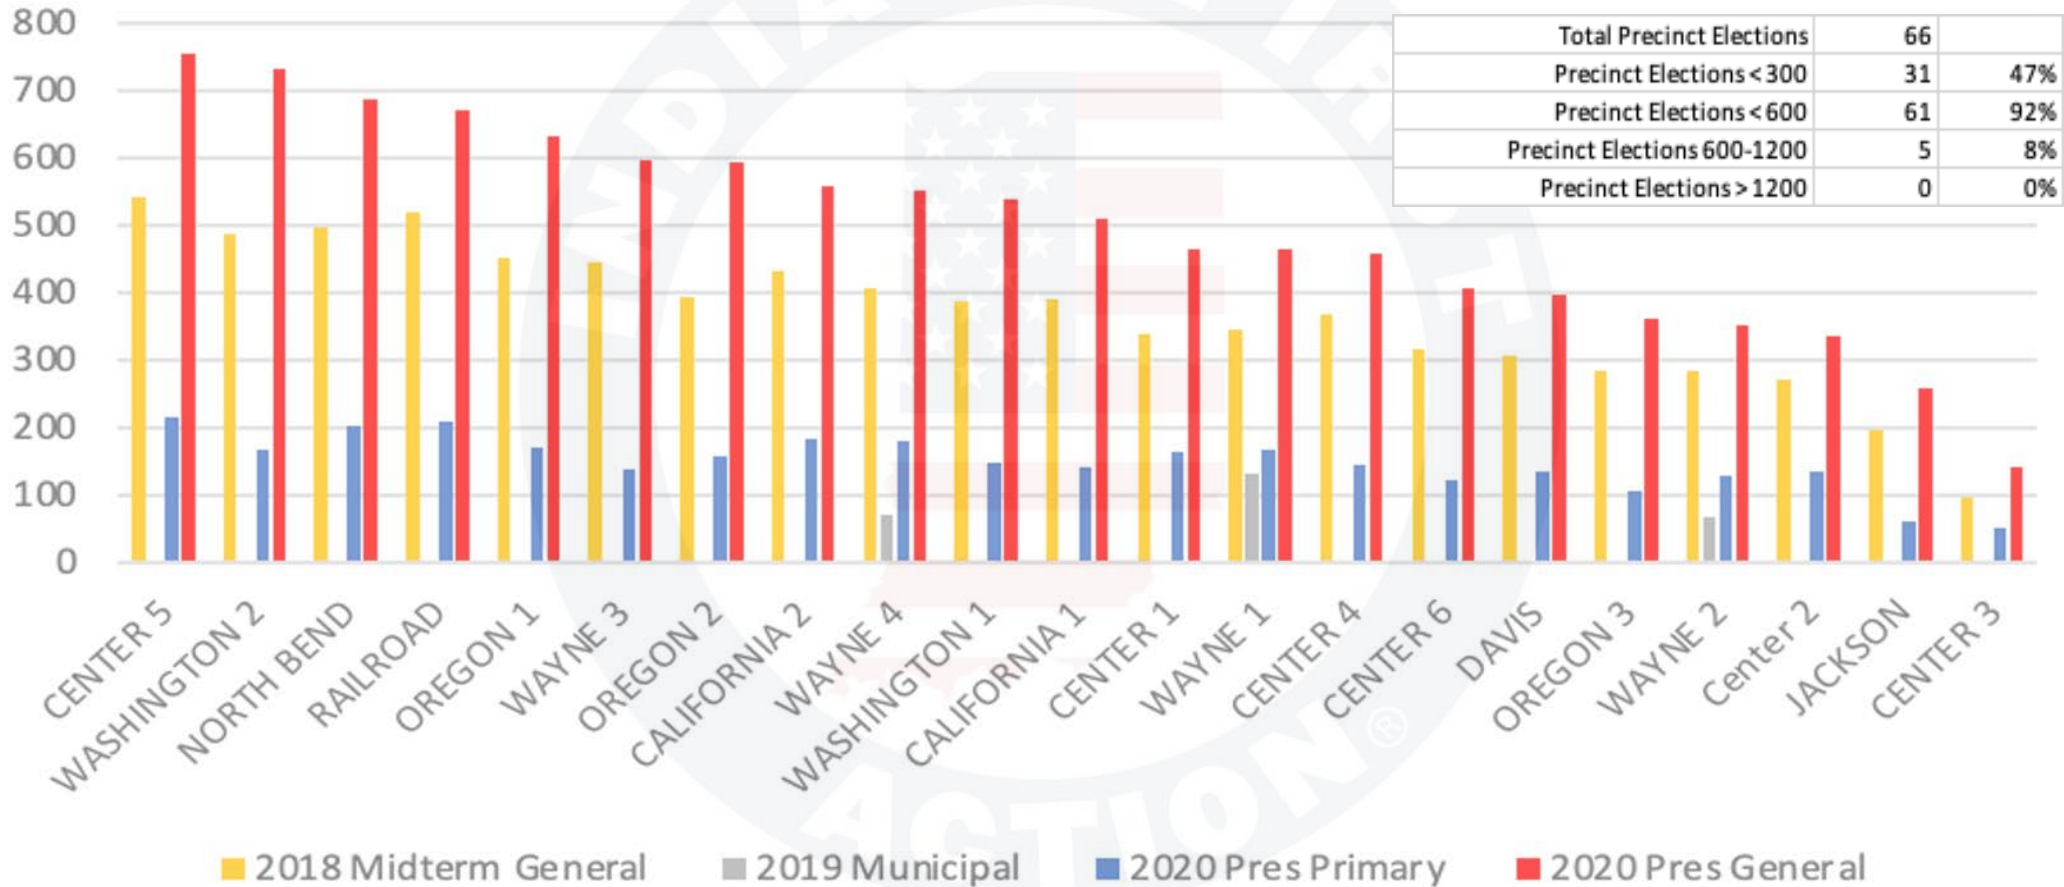

Starke County

Starke County Indiana - Ballots Cast by Precinct

© 2023 INDIANA FIRST ACTION. ALL RIGHTS RESERVED.