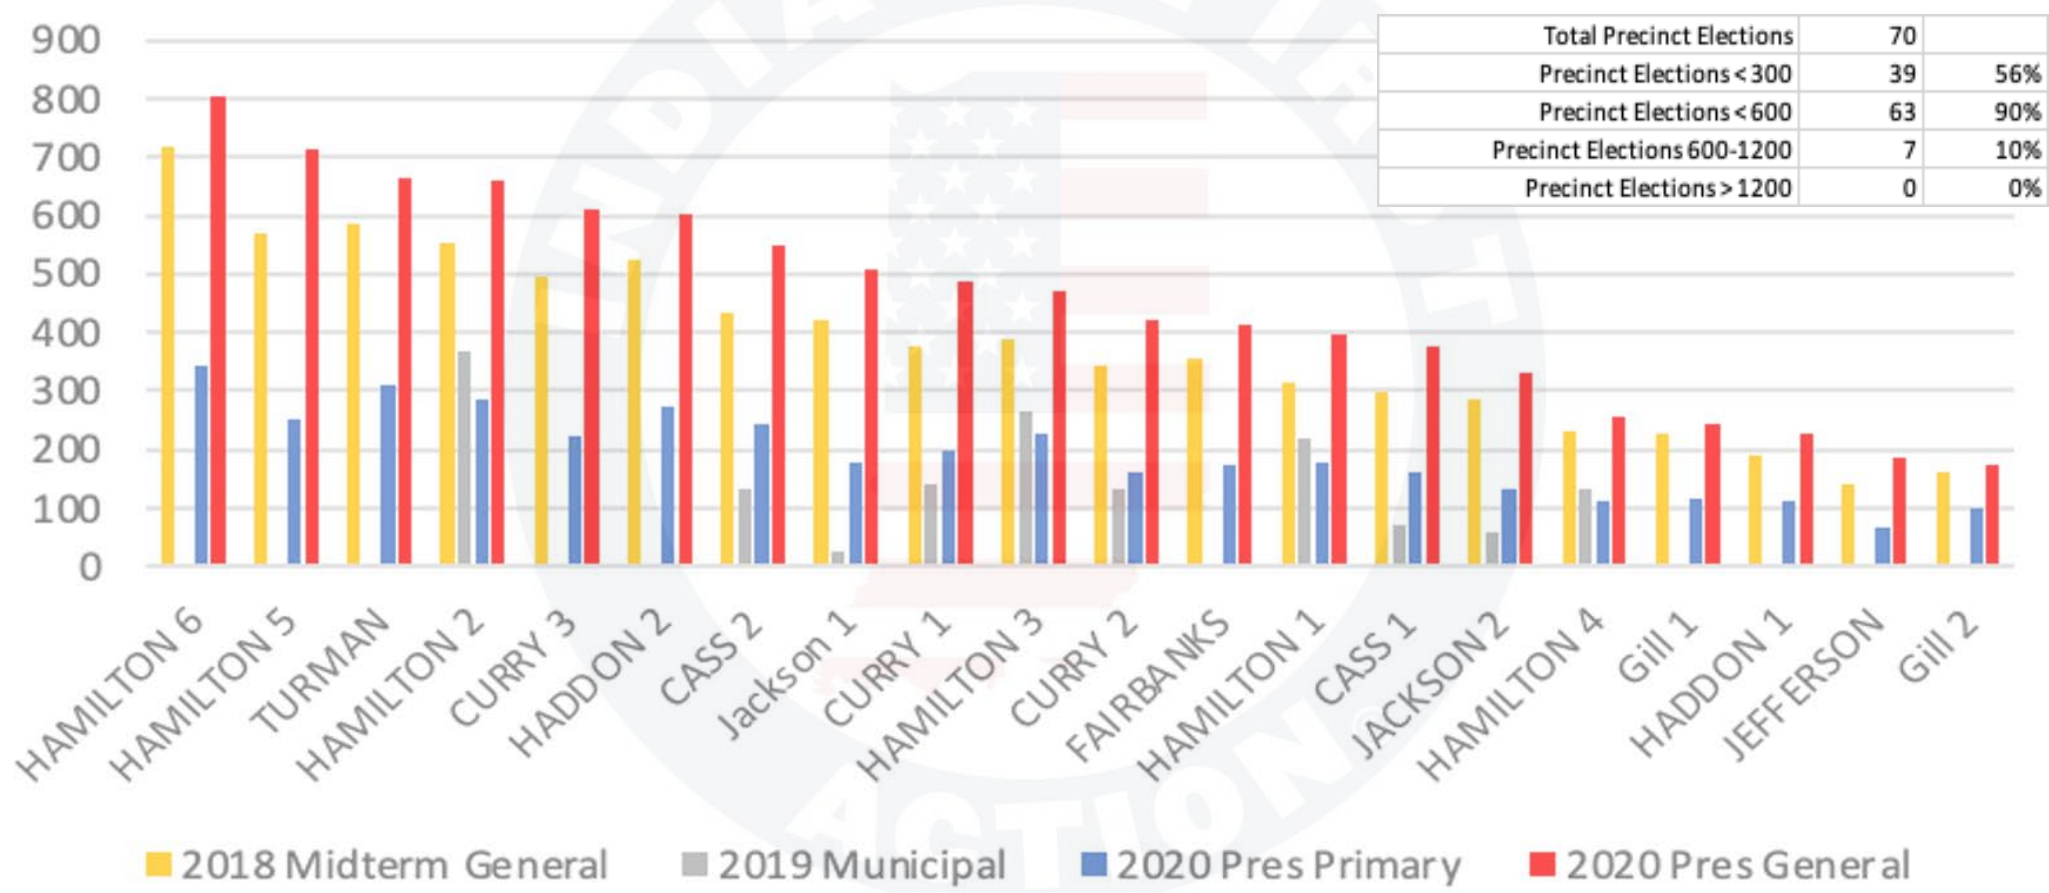

Sullivan County

Sullivan County Indiana - Ballots Cast by Precinct

© 2023 INDIANA FIRST ACTION. ALL RIGHTS RESERVED.