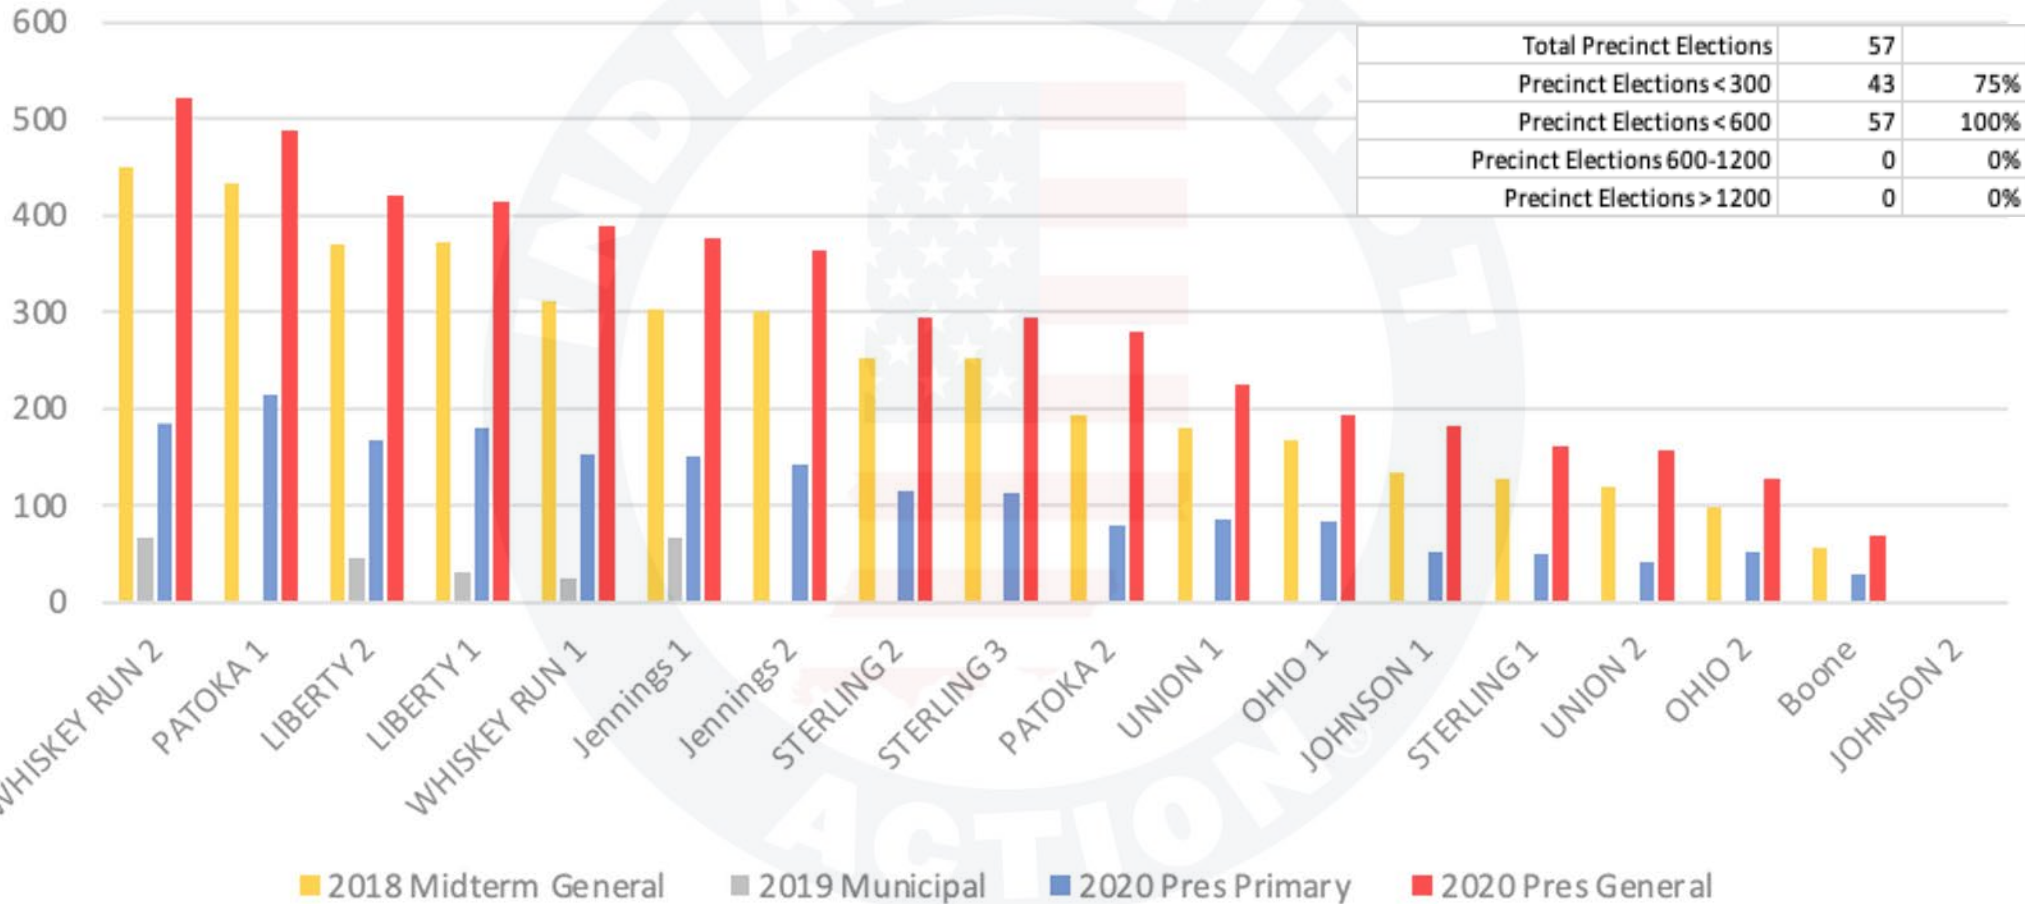

Clay County

Clay County Indiana - Ballots Cast by Precinct

© 2023 INDIANA FIRST ACTION. ALL RIGHTS RESERVED.

Clinton County

Clinton County Indiana - Ballots Cast by Precinct

Crawford County

Crawford County Indiana - Ballots Cast by Precinct