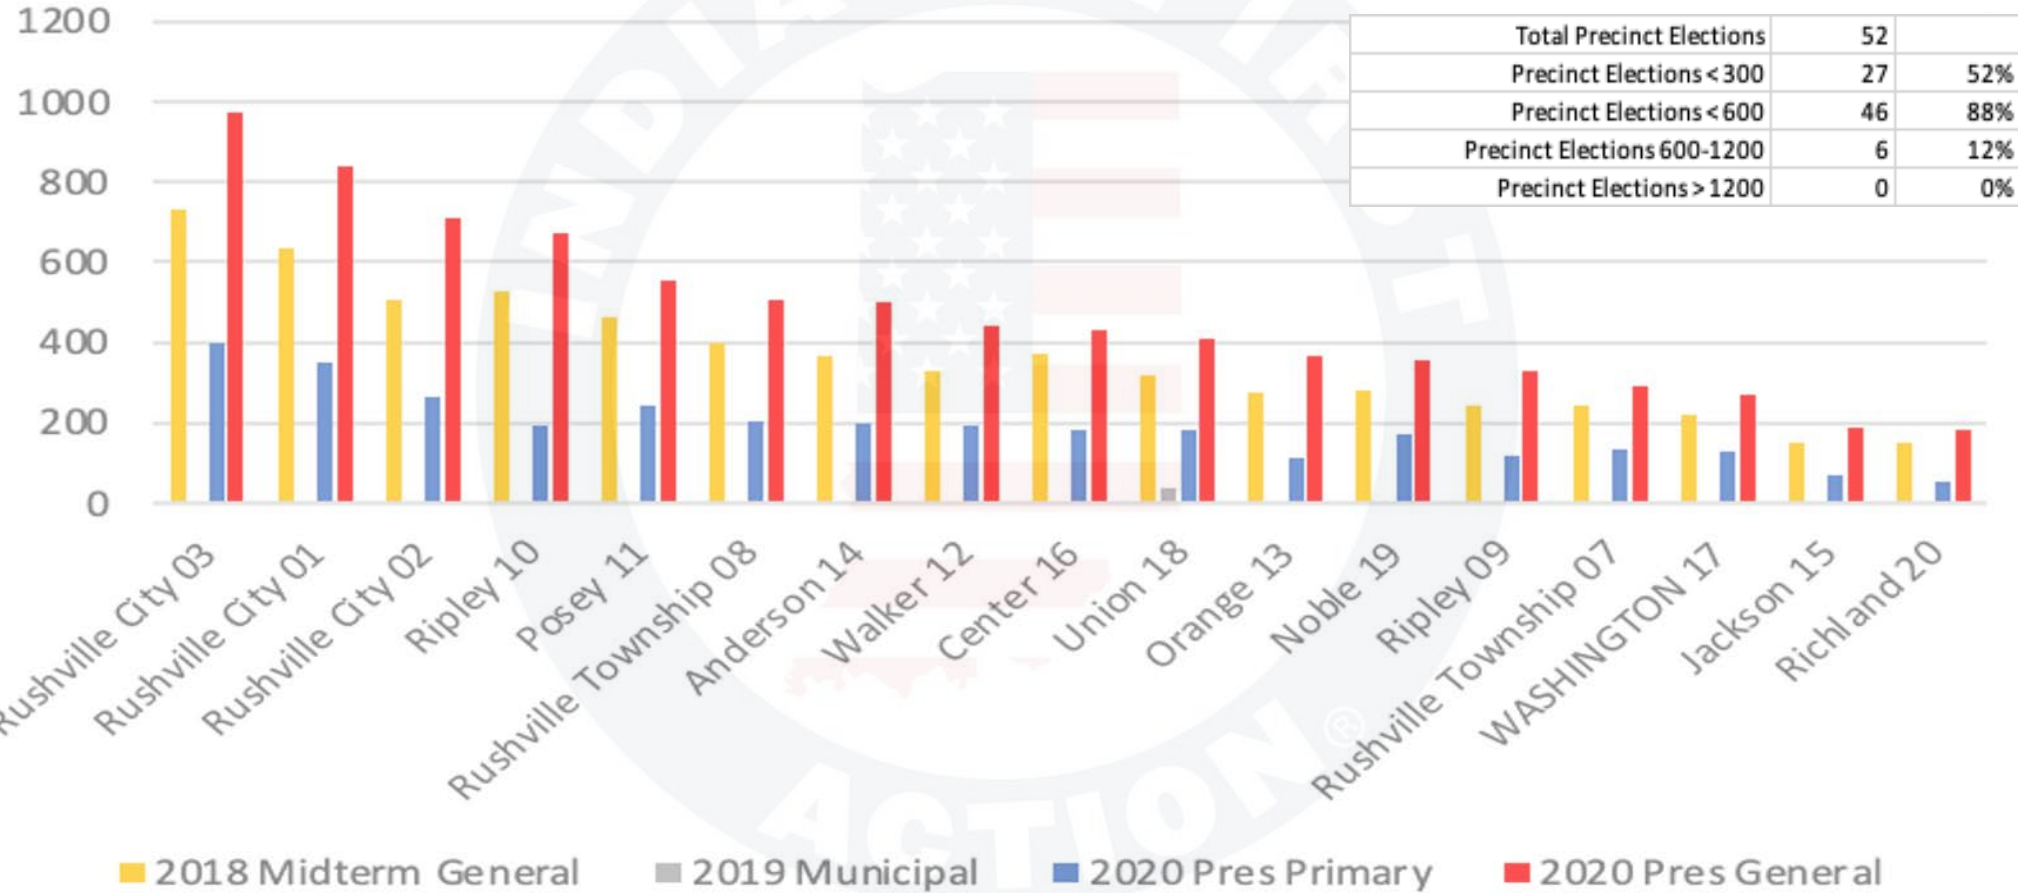

Rush County

Rush County Indiana - Ballots Cast by Precinct

© 2023 INDIANA FIRST ACTION. ALL RIGHTS RESERVED.