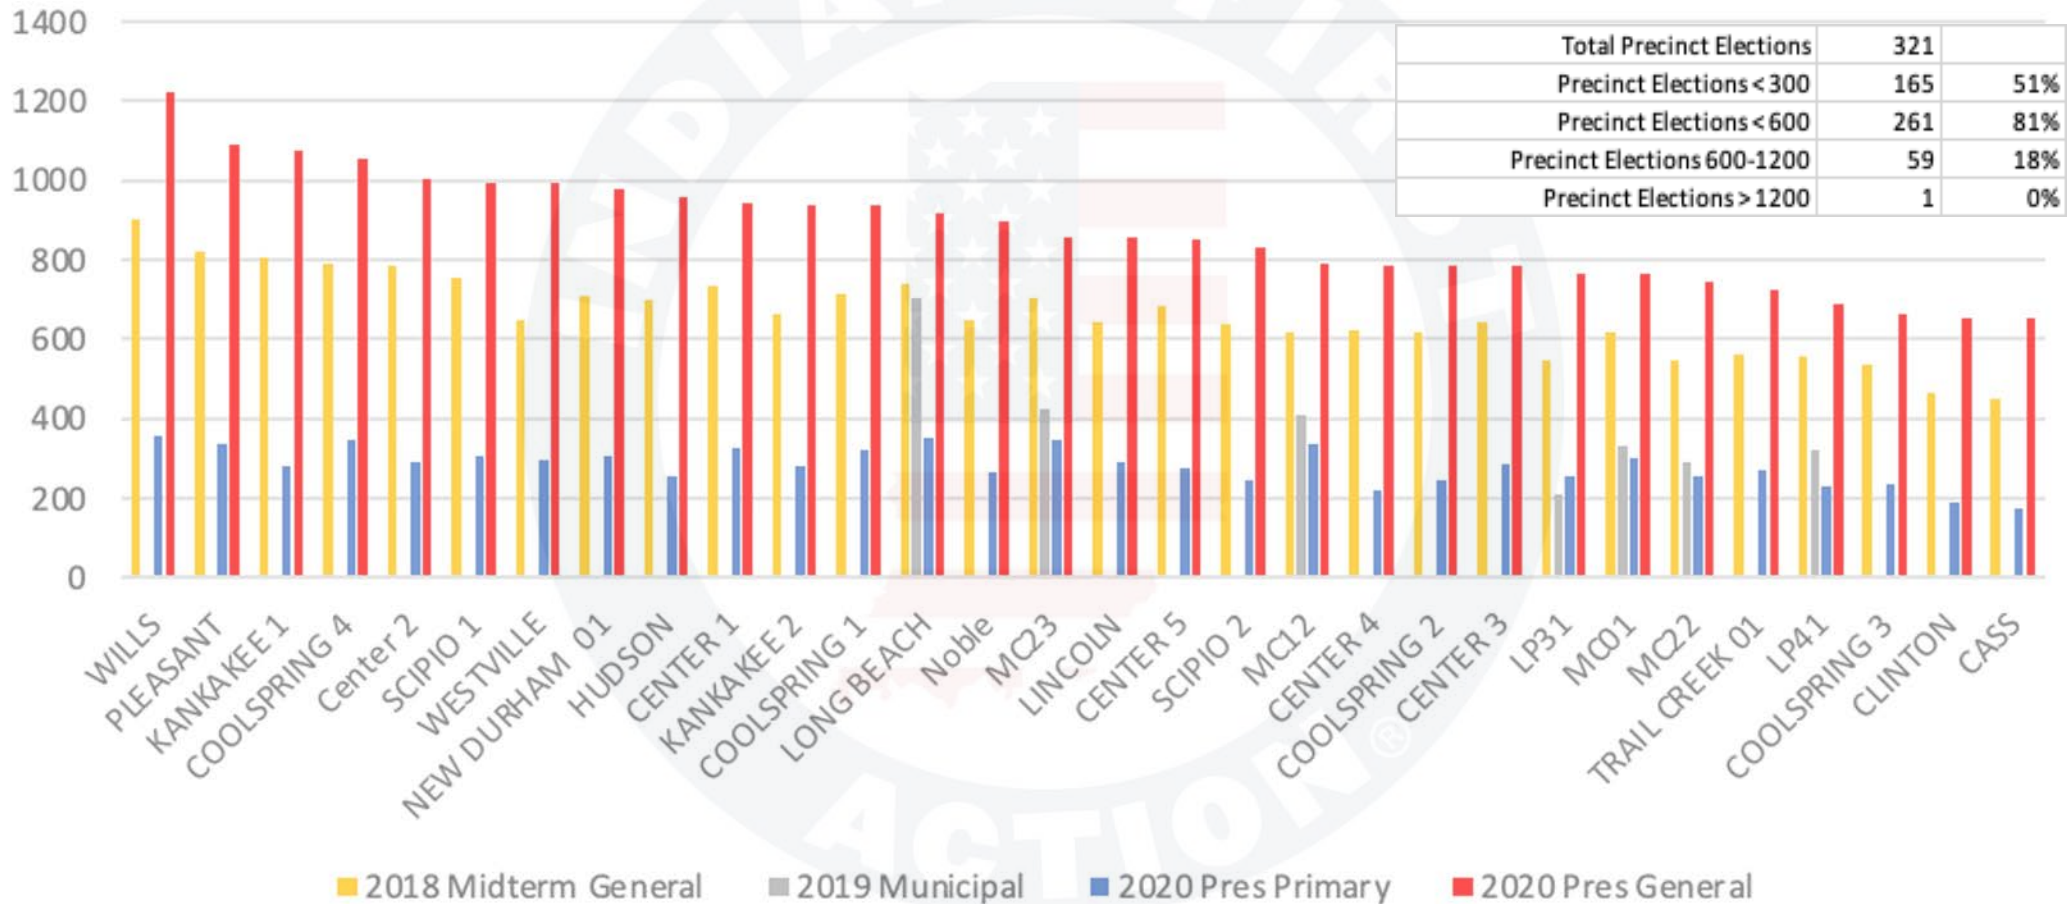

Lake County

Lake County Indiana - Ballots Cast by Precinct

© 2023 INDIANA FIRST ACTION. ALL RIGHTS RESERVED.

LaPorte County

LaPorte County Indiana - Ballots Cast by Precinct

© 2023 INDIANA FIRST ACTION. ALL RIGHTS RESERVED.