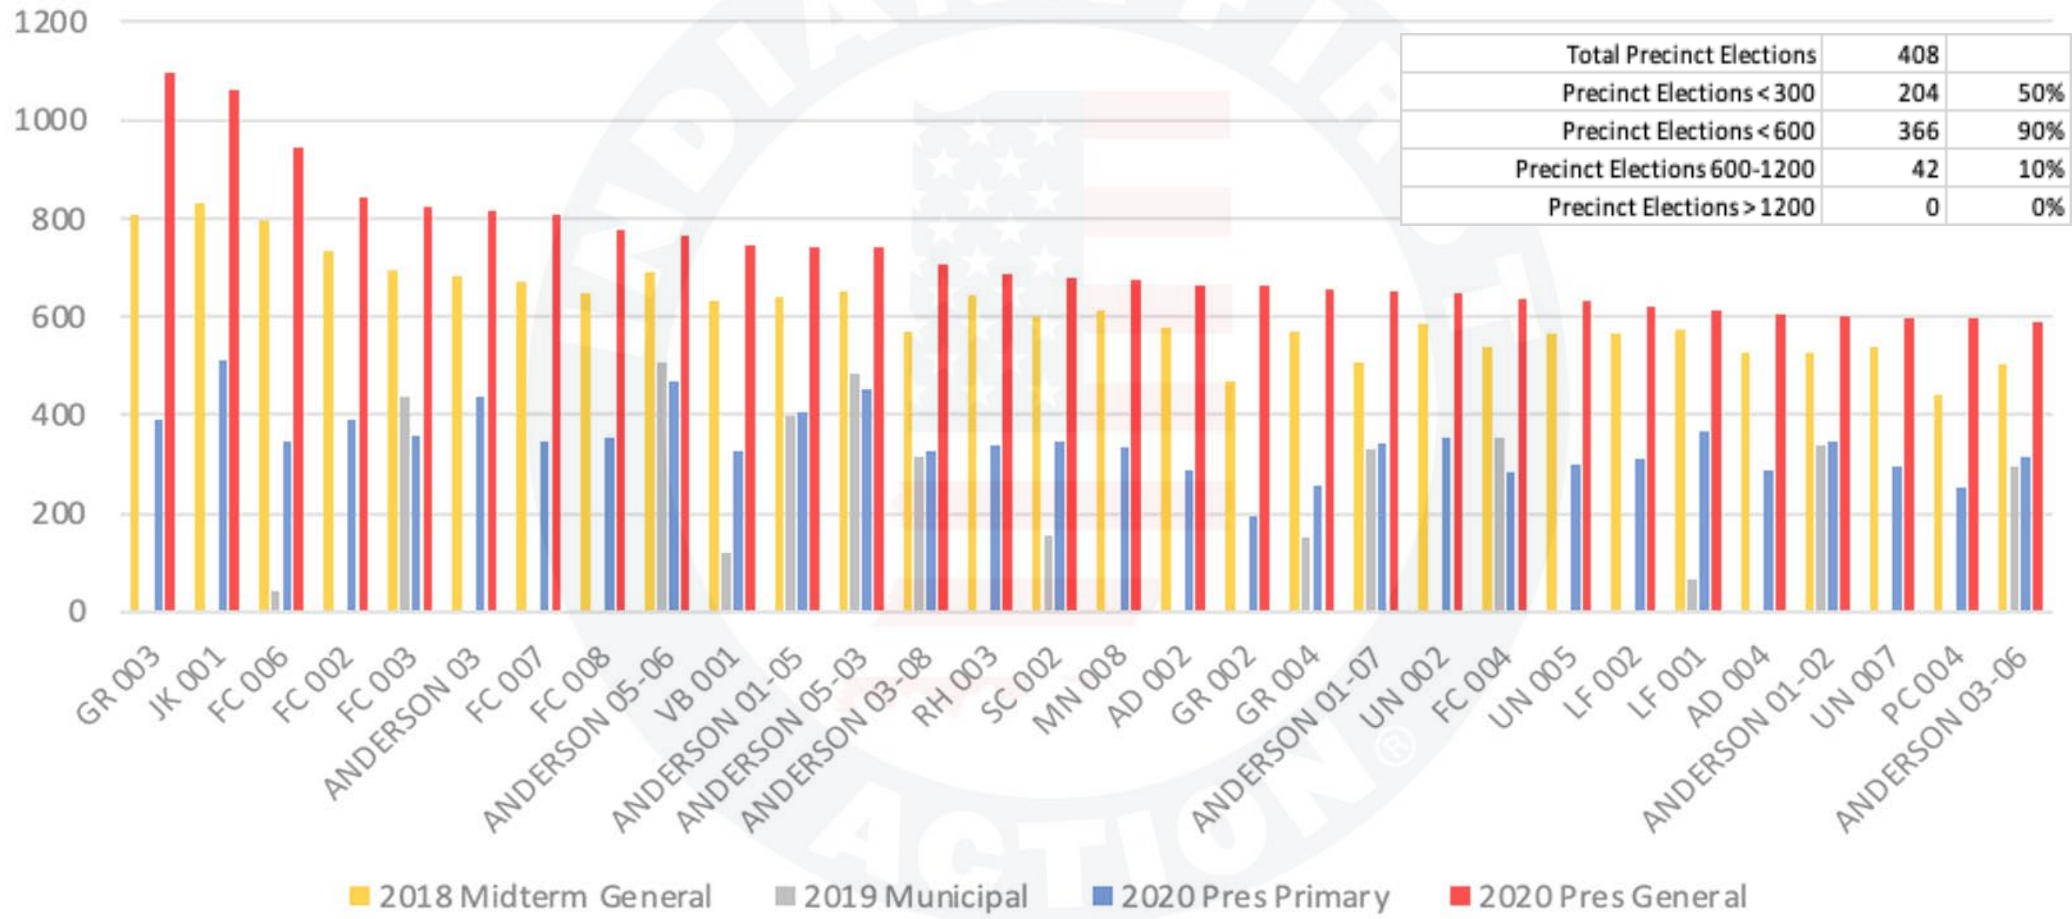

Lawrence County

Lawrence County Indiana - Ballots Cast by Precinct

© 2023 INDIANA FIRST ACTION. ALL RIGHTS RESERVED.

Madison County **

Madison County Indiana - Ballots Cast by Precinct

Marion County **

Marion County Indiana - Ballots Cast by Precinct