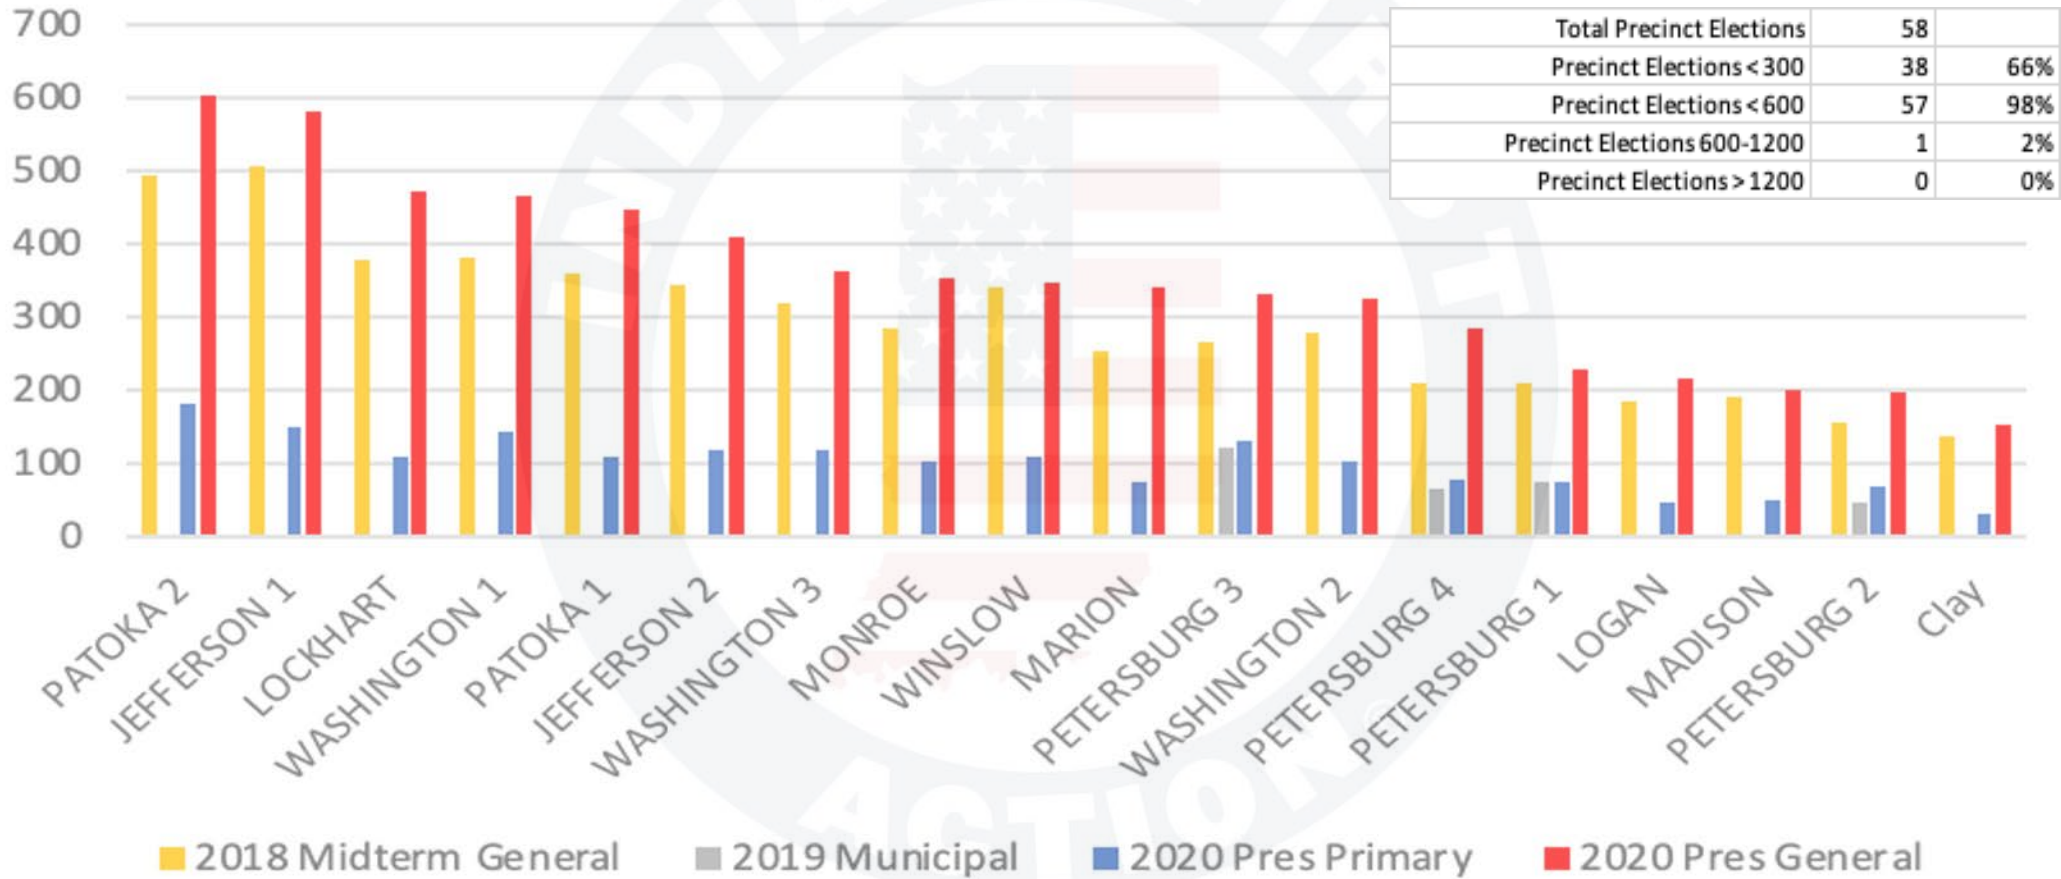

Pike County

Pike County Indiana - Ballots Cast by Precinct