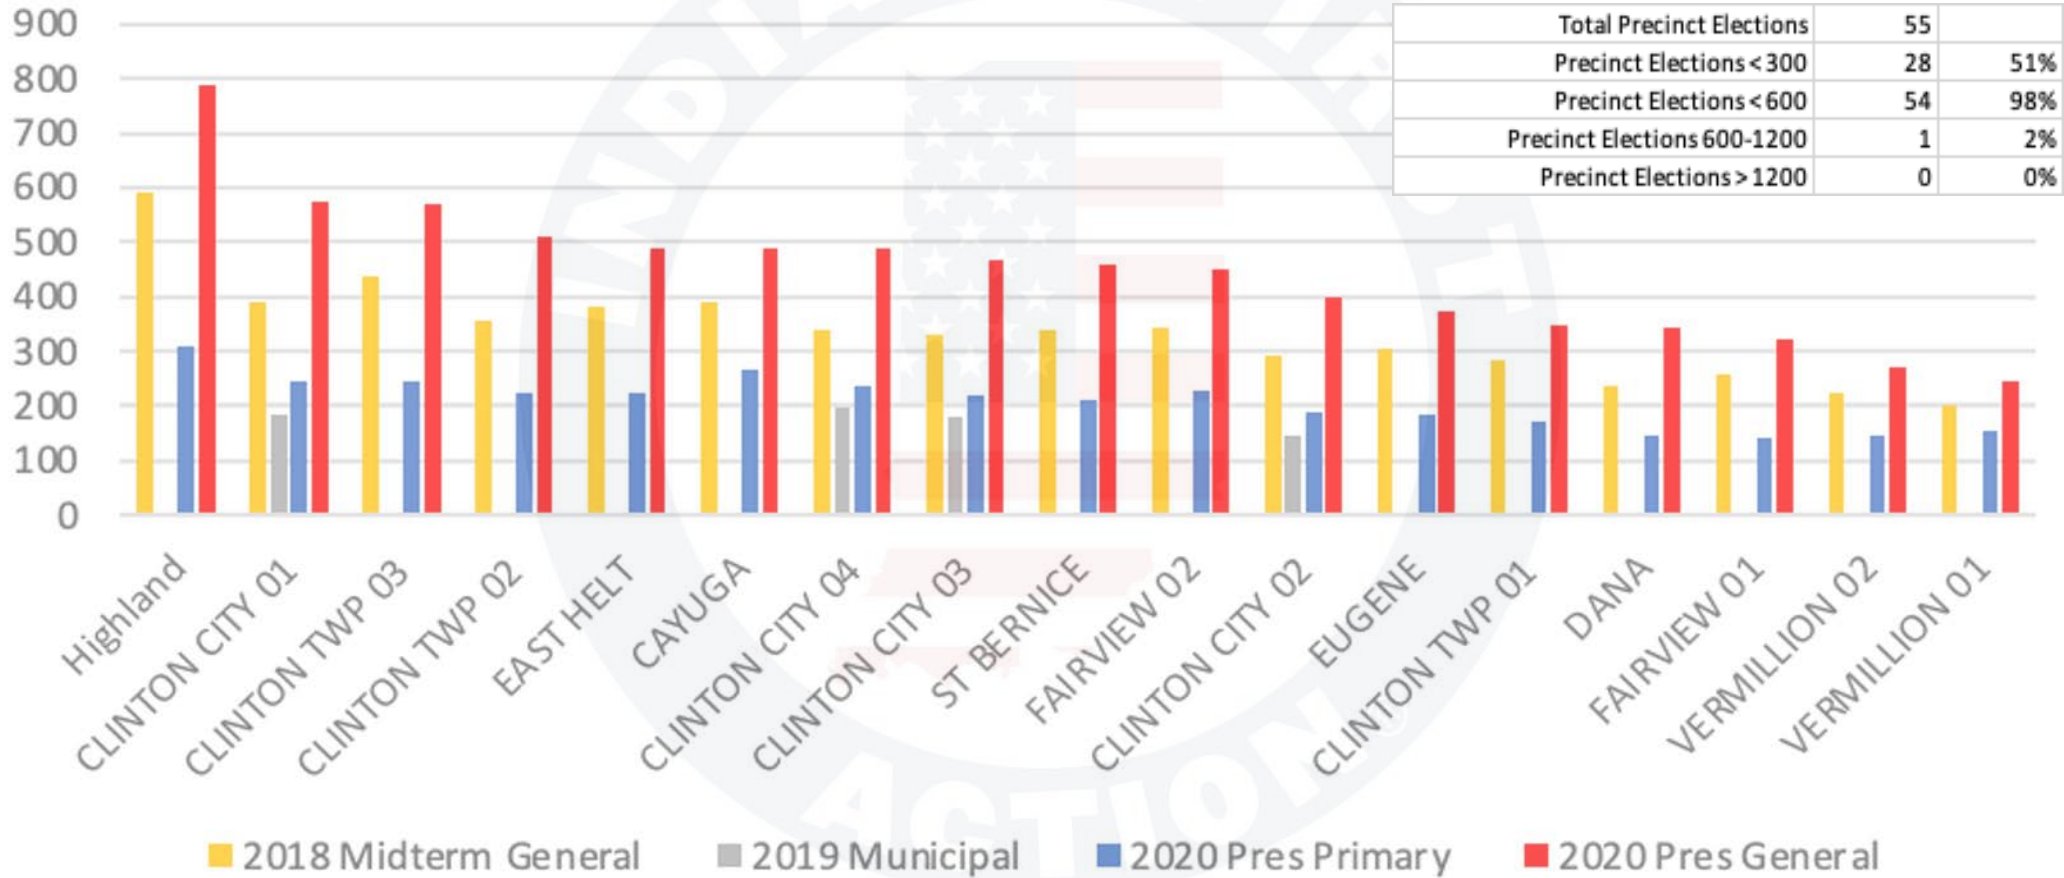

Union County

Union County Indiana - Ballots Cast by Precinct

Vanderburgh County

Vanderburgh County Indiana - Ballots Cast by Precinct

© 2023 INDIANA FIRST ACTION. ALL RIGHTS RESERVED.

Vermillion County

Vermillion County Indiana - Ballots Cast by Precinct