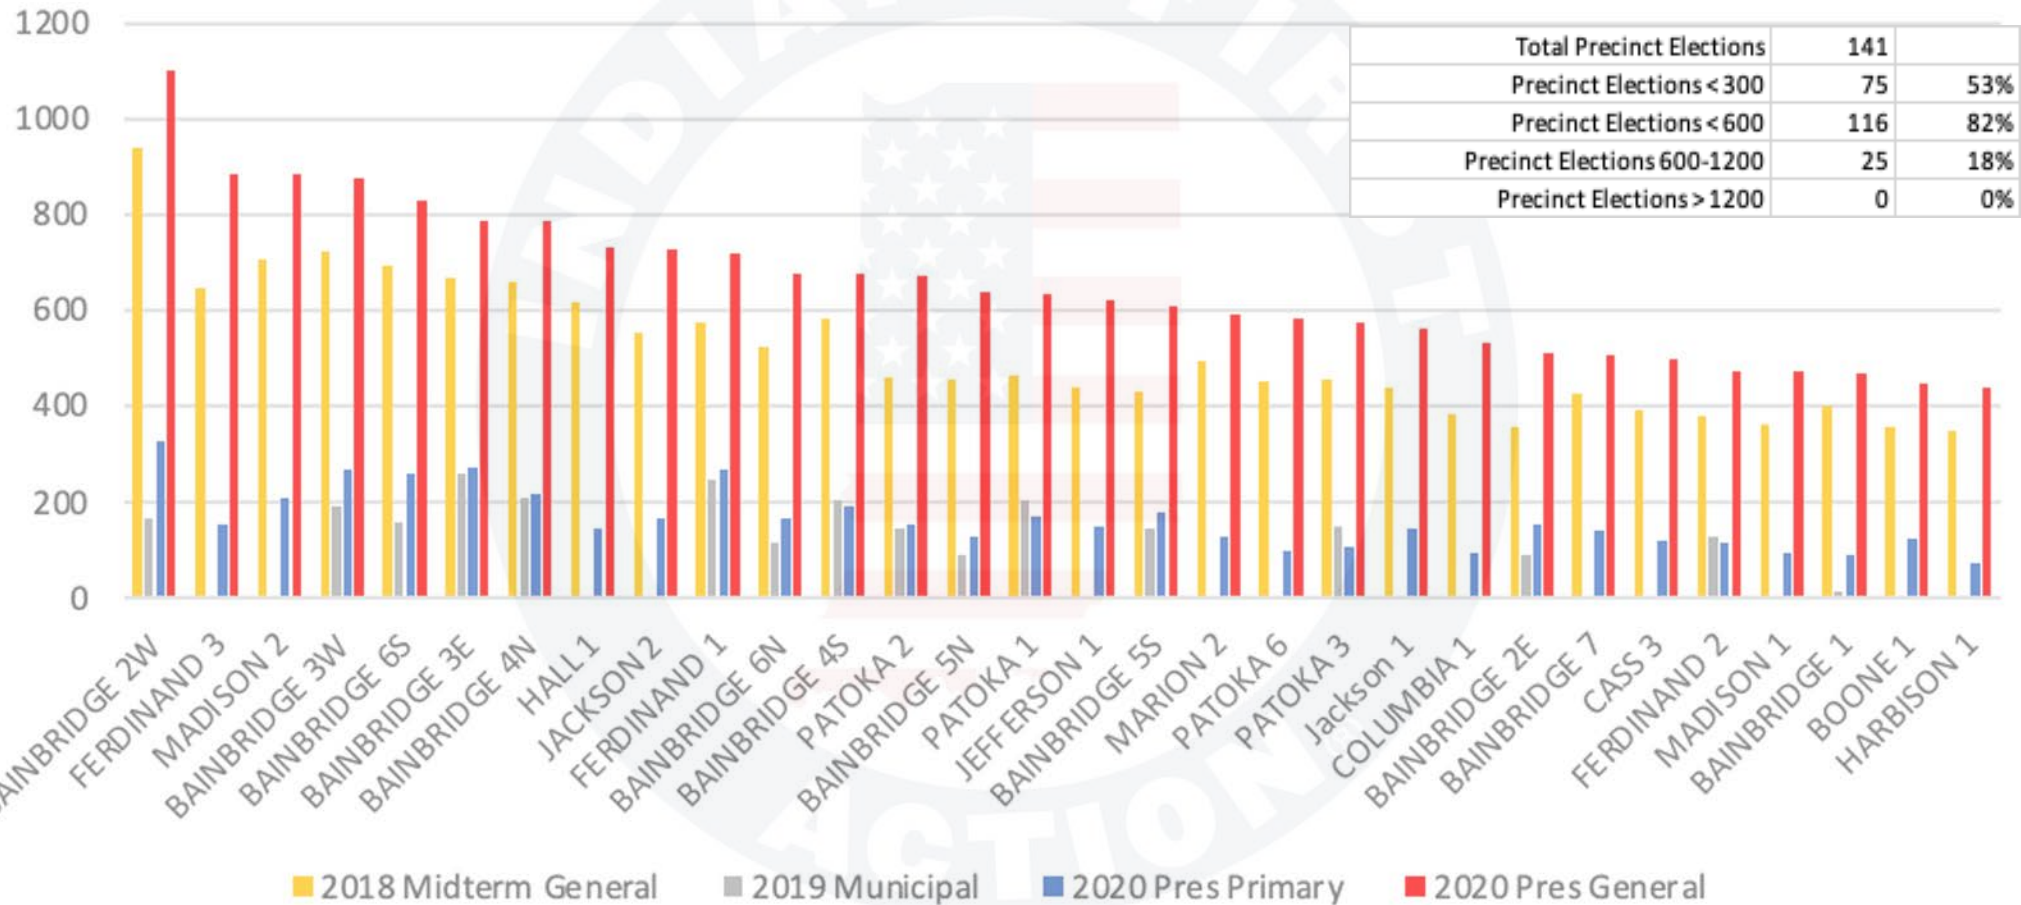

Dubois County

Dubois County Indiana - Ballots Cast by Precinct