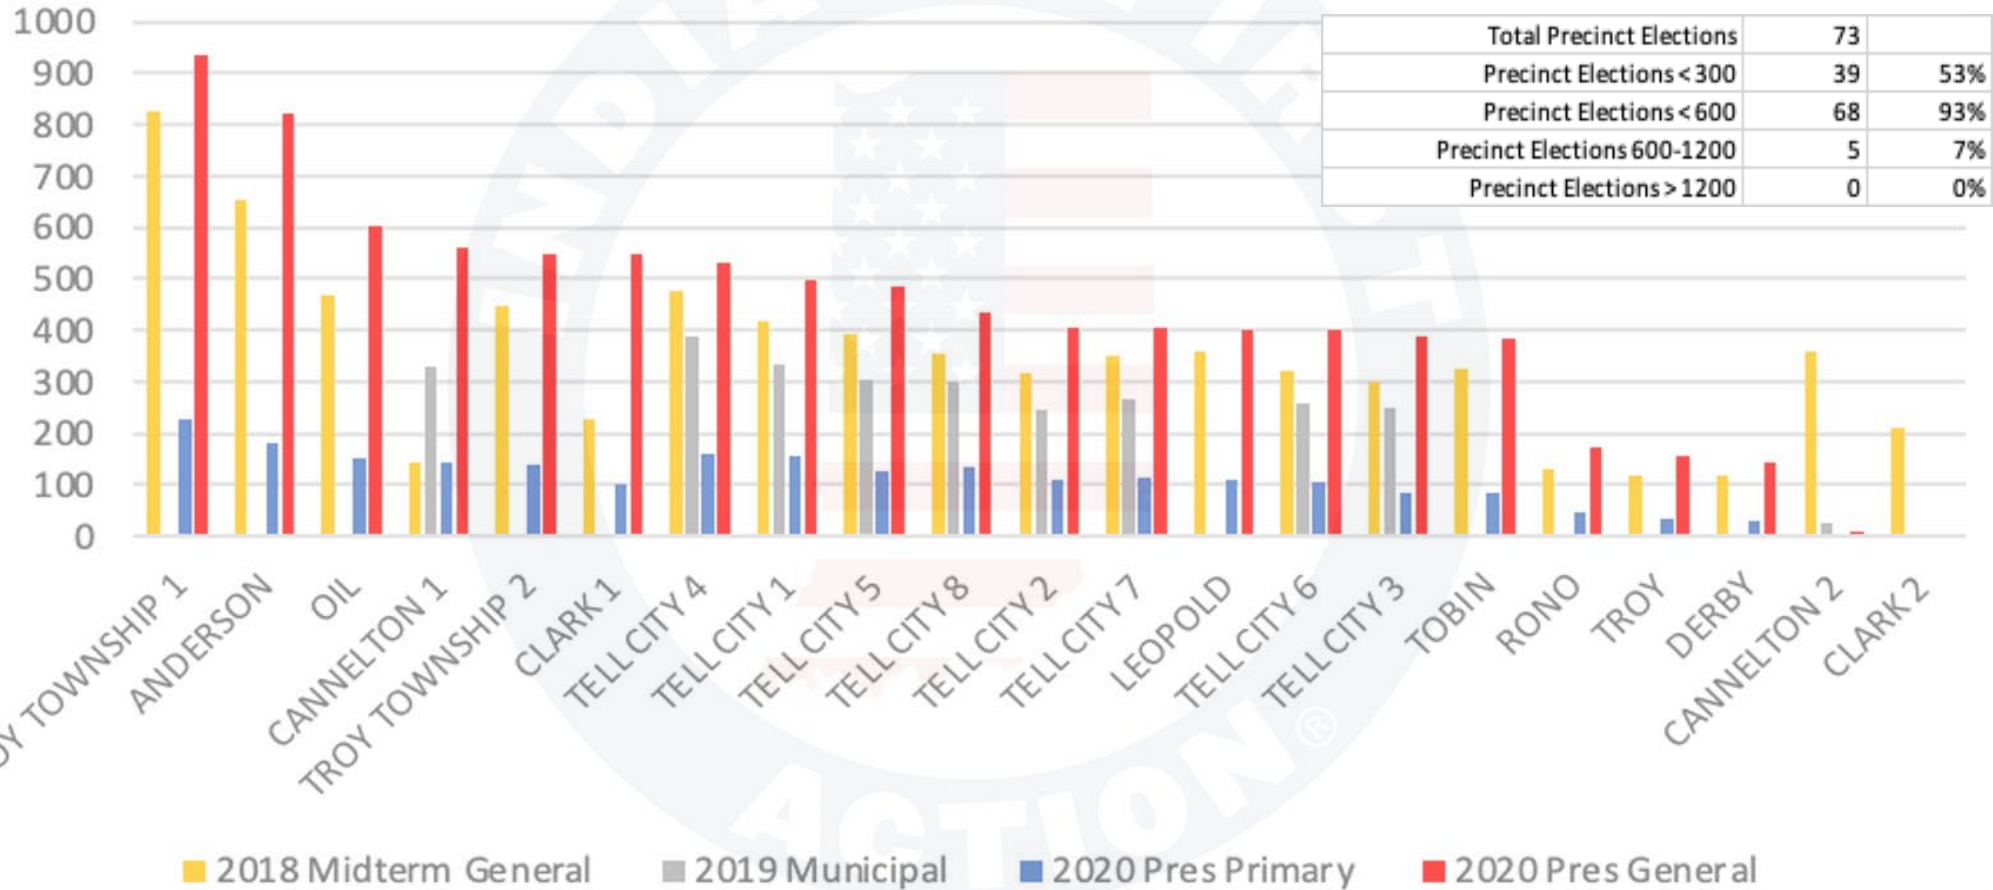

Parke County

Parke County Indiana - Ballots Cast by Precinct

© 2023 INDIANA FIRST ACTION. ALL RIGHTS RESERVED.

Perry County

Perry County Indiana - Ballots Cast by Precinct

© 2023 INDIANA FIRST ACTION. ALL RIGHTS RESERVED.