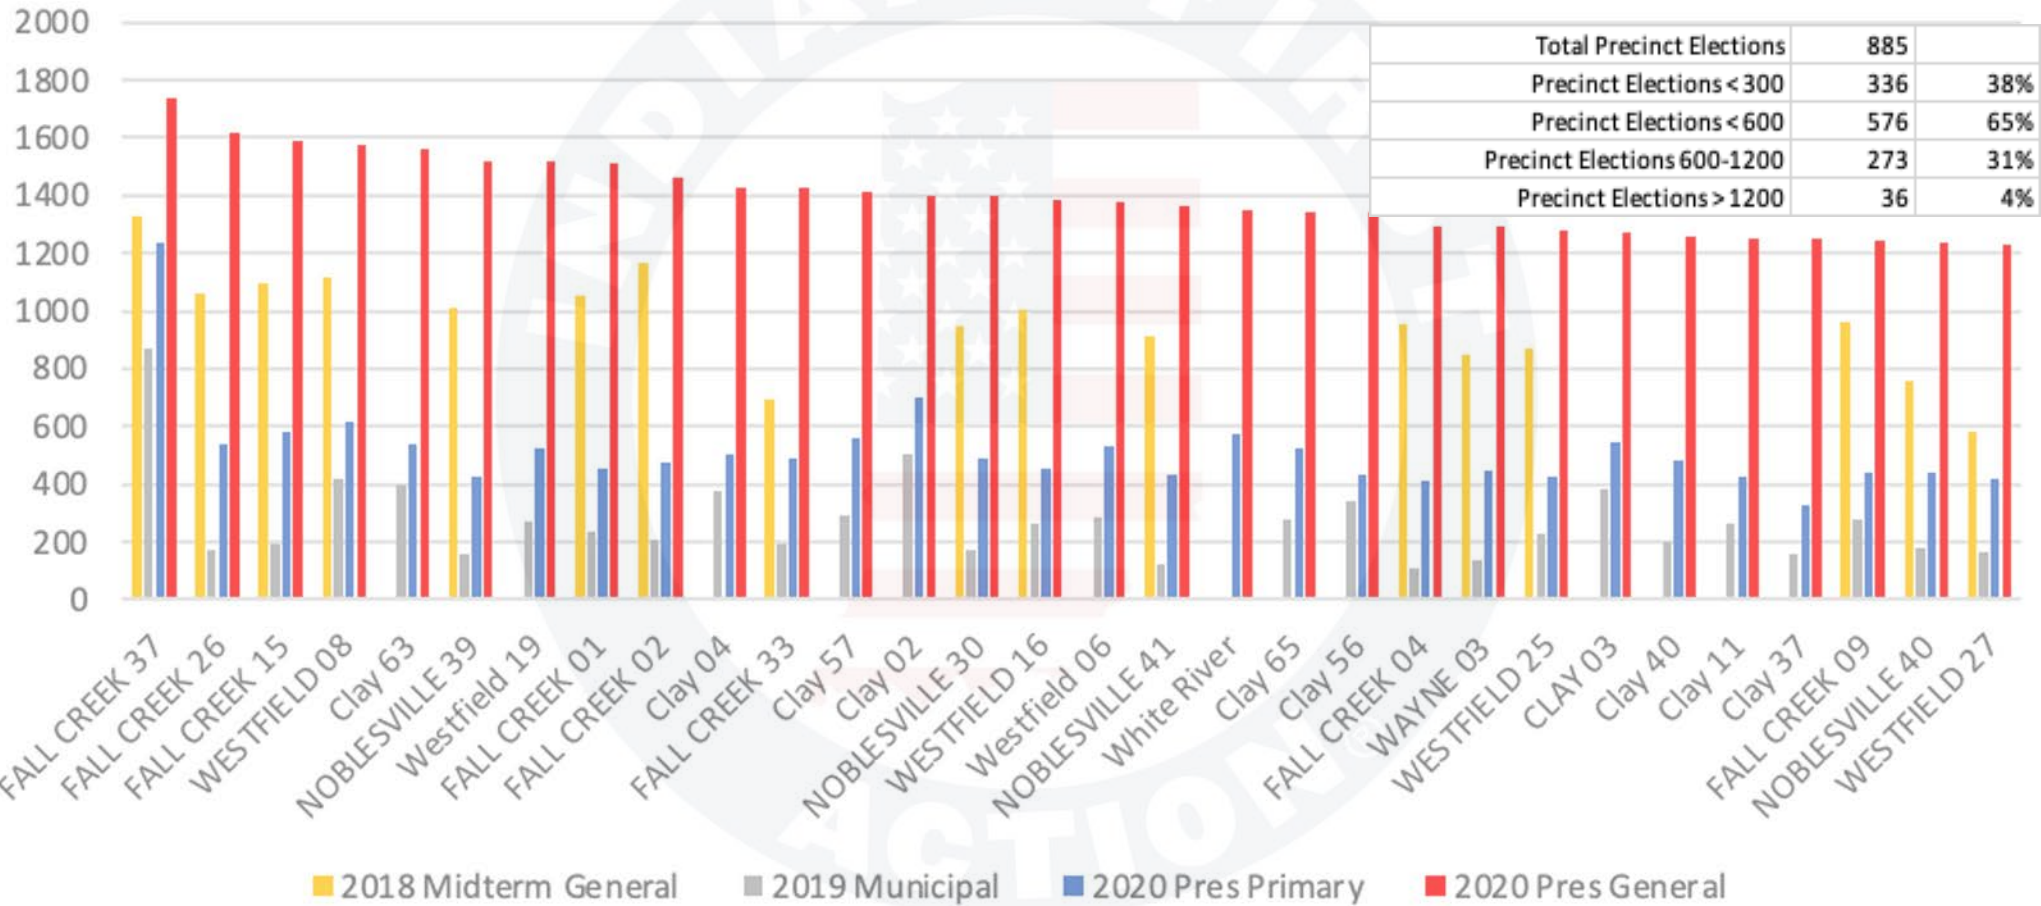

Hamilton County **

Hamilton County Indiana - Ballots Cast by Precinct

© 2023 INDIANA FIRST ACTION. ALL RIGHTS RESERVED.