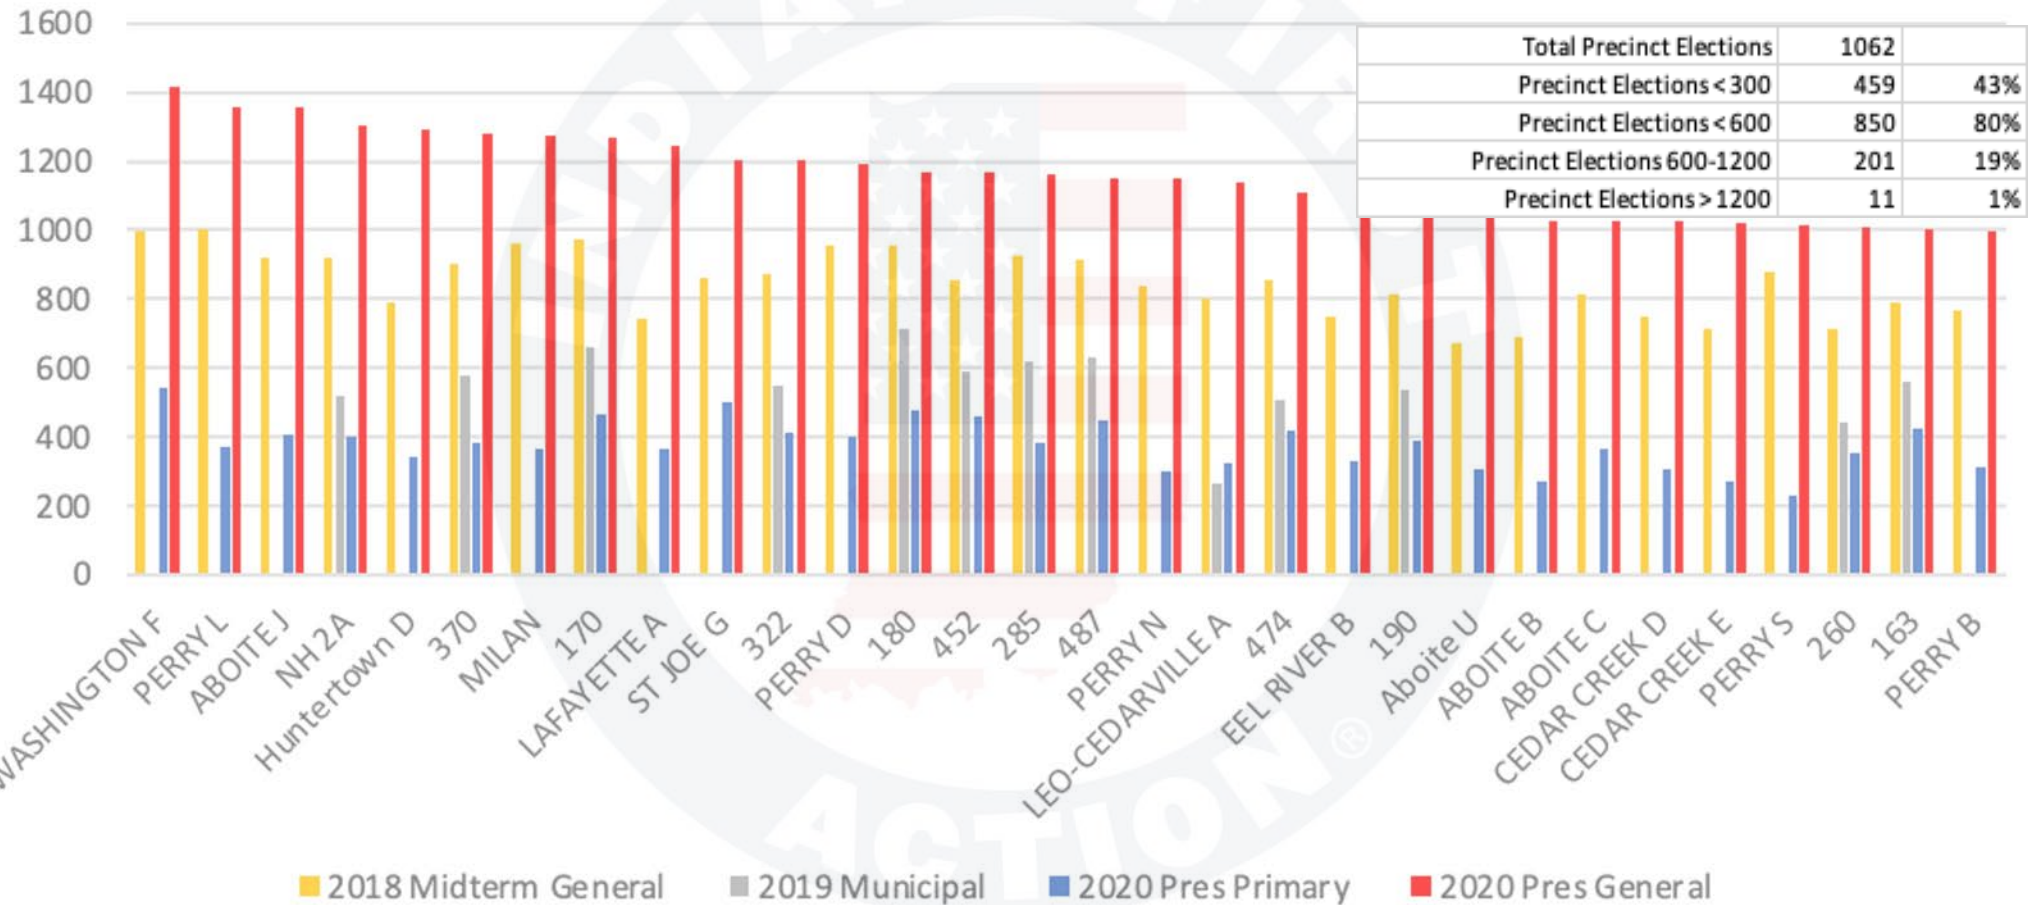

Total number of precinct elections = 5173

14.1% (723) of precinct elections tallied 300 ballots or less

53.8% (2782) of precinct elections tallied 600 ballots or less

43.8% (2266) of precinct elections tallied > 600 and < 1200 ballots

2.5% (125) of precinct elections tallied >1200 ballots

Adams County

Adams County Indiana - Ballots Cast by Precinct

Allen County

Allen County Indiana - Ballots Cast by Precinct

Bartholomew County

Bartholomew County Indiana - Ballots Cast by Precinct