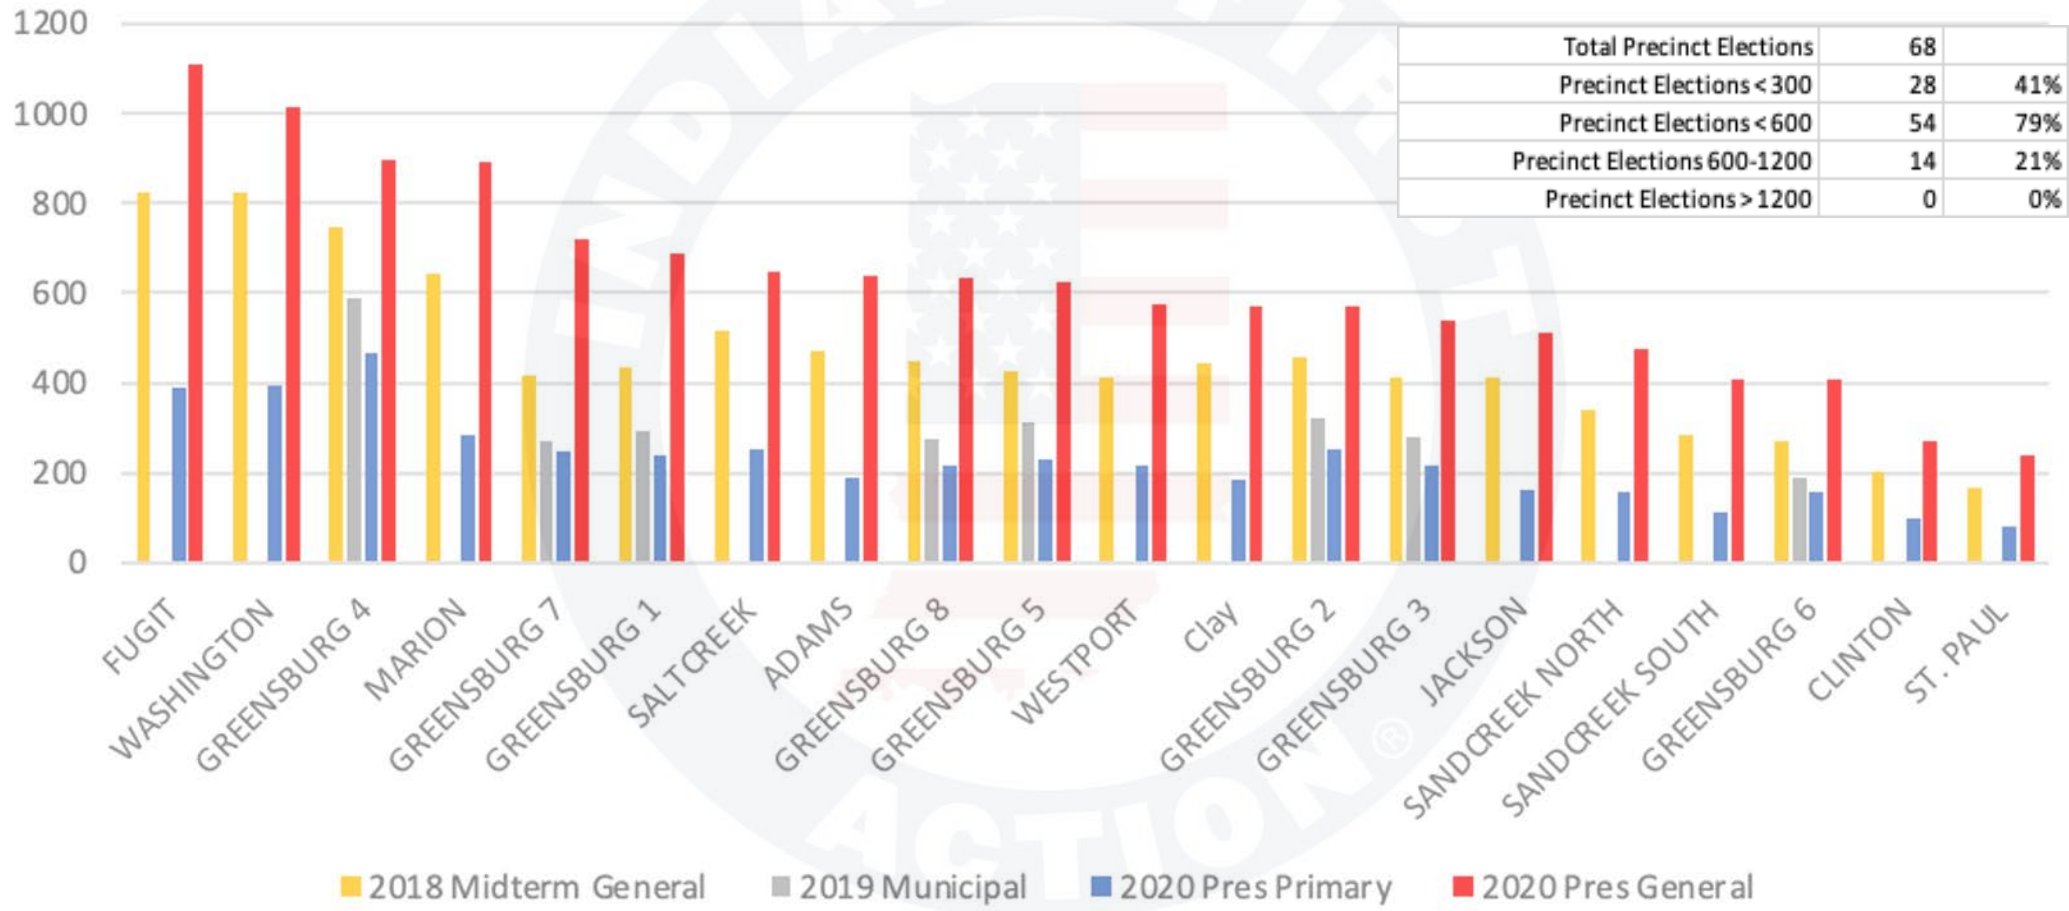

Decatur County

Decatur County Indiana - Ballots Cast by Precinct