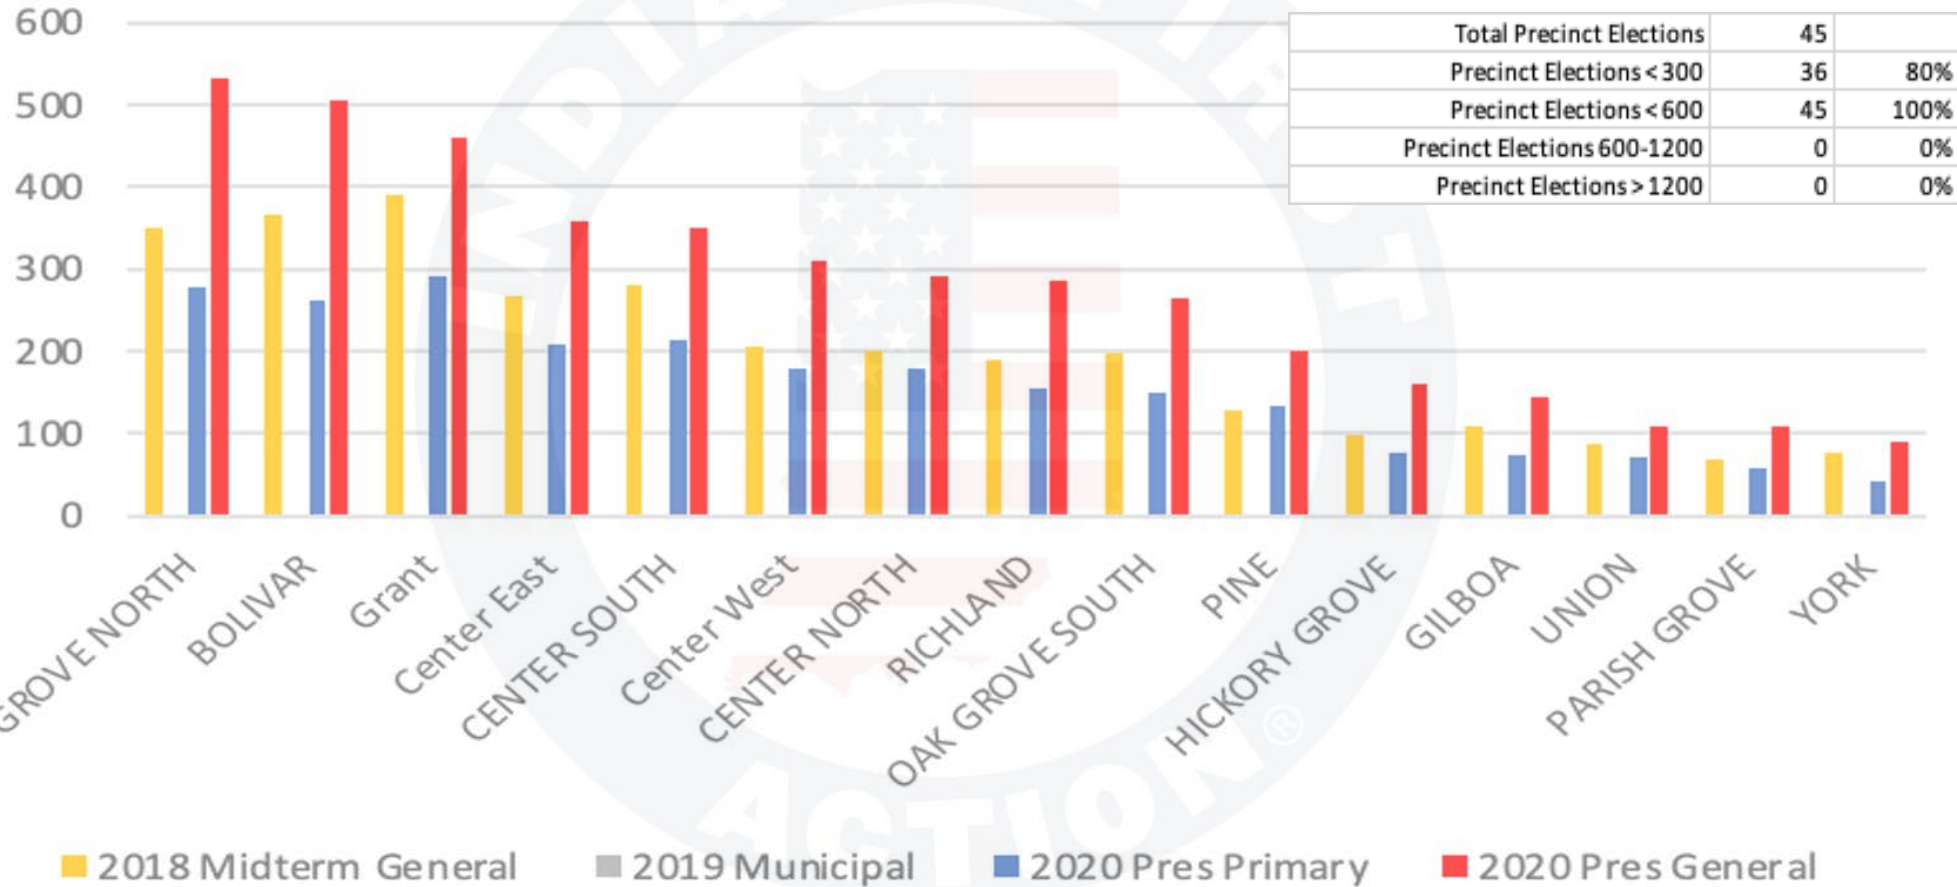

Benton County

Benton County Indiana - Ballots Cast by Precinct

© 2023 INDIANA FIRST ACTION. ALL RIGHTS RESERVED.