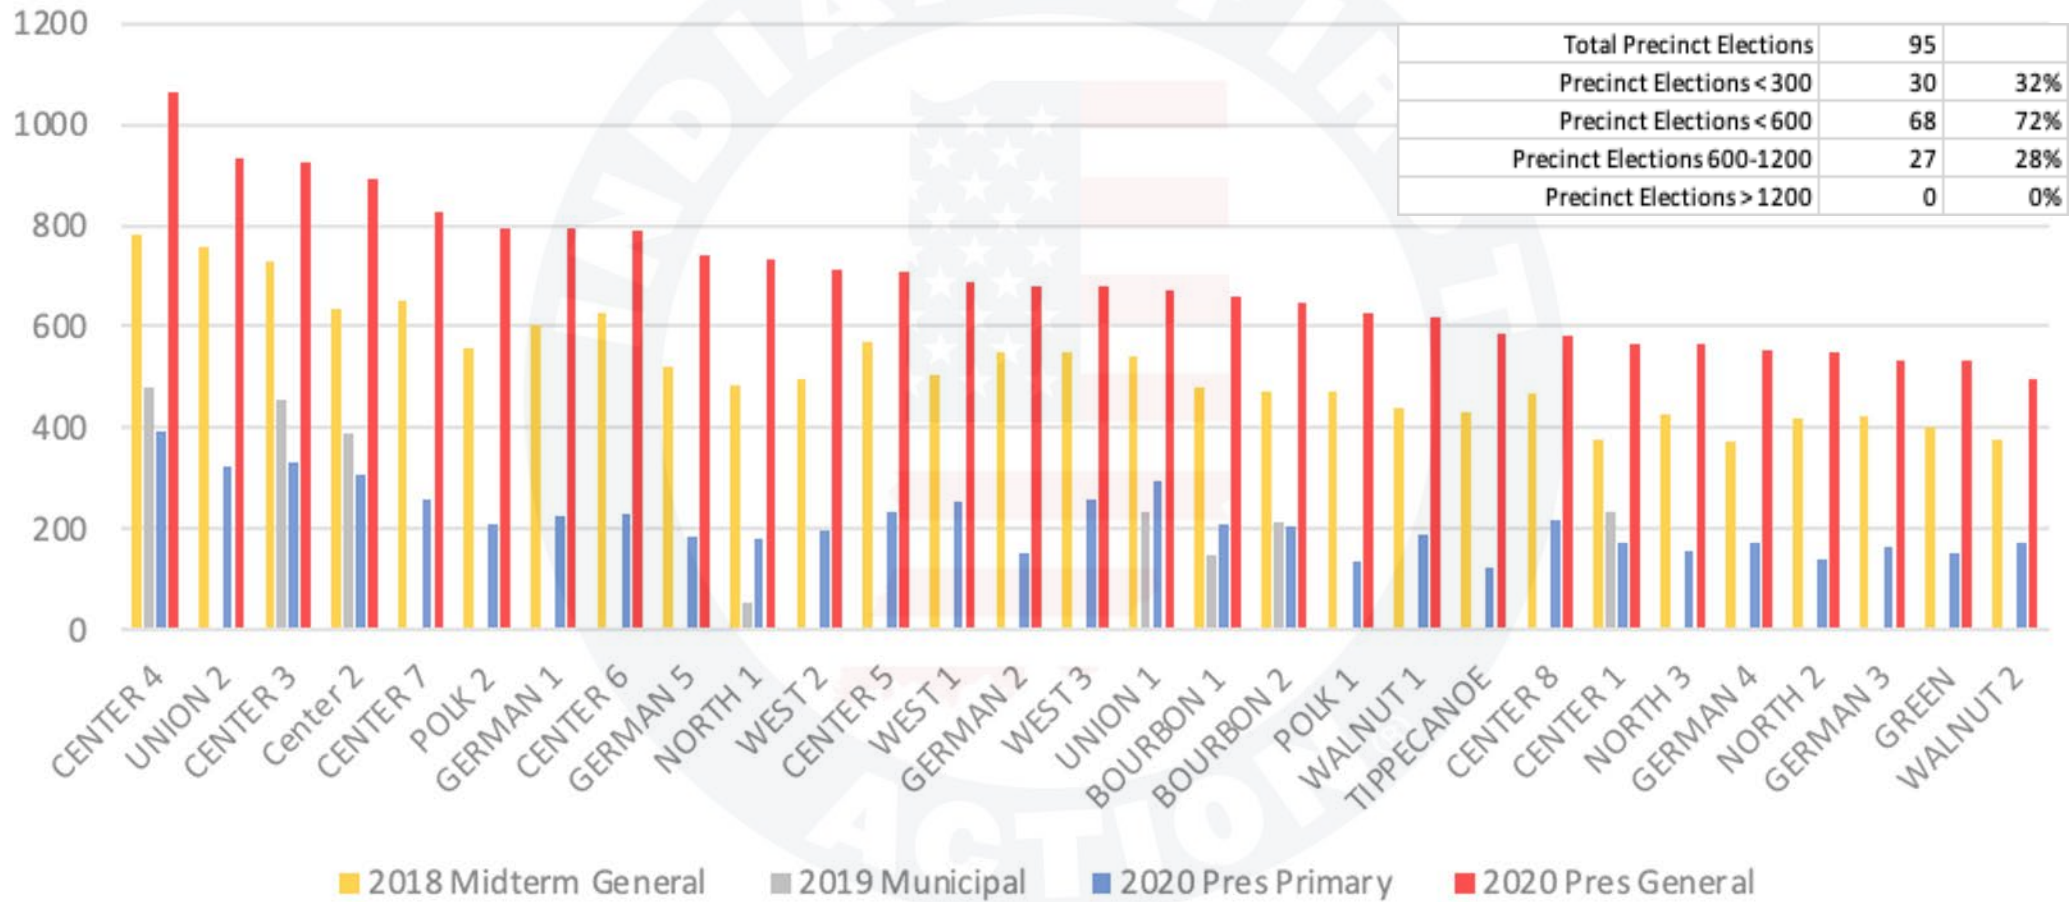

Marshall County

Marshall County Indiana - Ballots Cast by Precinct

© 2023 INDIANA FIRST ACTION. ALL RIGHTS RESERVED.