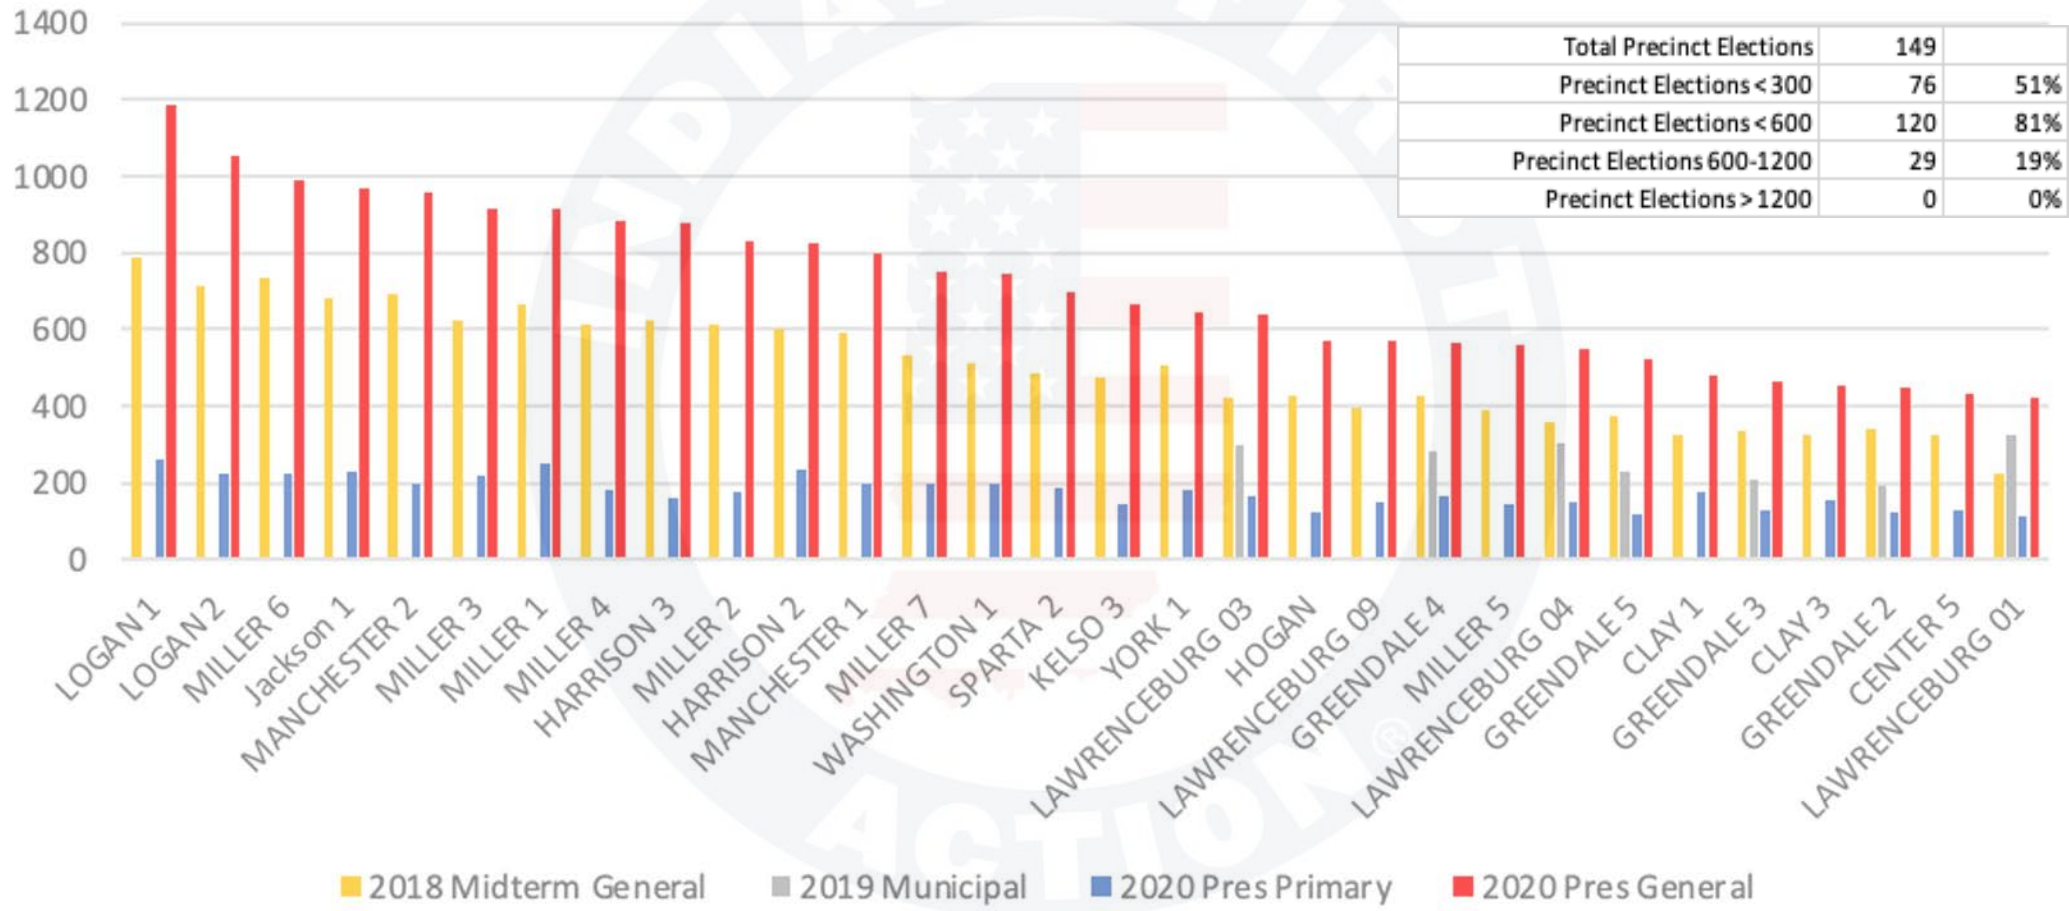

© 2023 INDIANA FIRST ACTION. ALL RIGHTS RESERVED.

Daviess County

Daviess County Indiana - Ballots Cast by Precinct

Dearborn County

Dearborn County Indiana - Ballots Cast by Precinct

© 2023 INDIANA FIRST ACTION. ALL RIGHTS RESERVED.