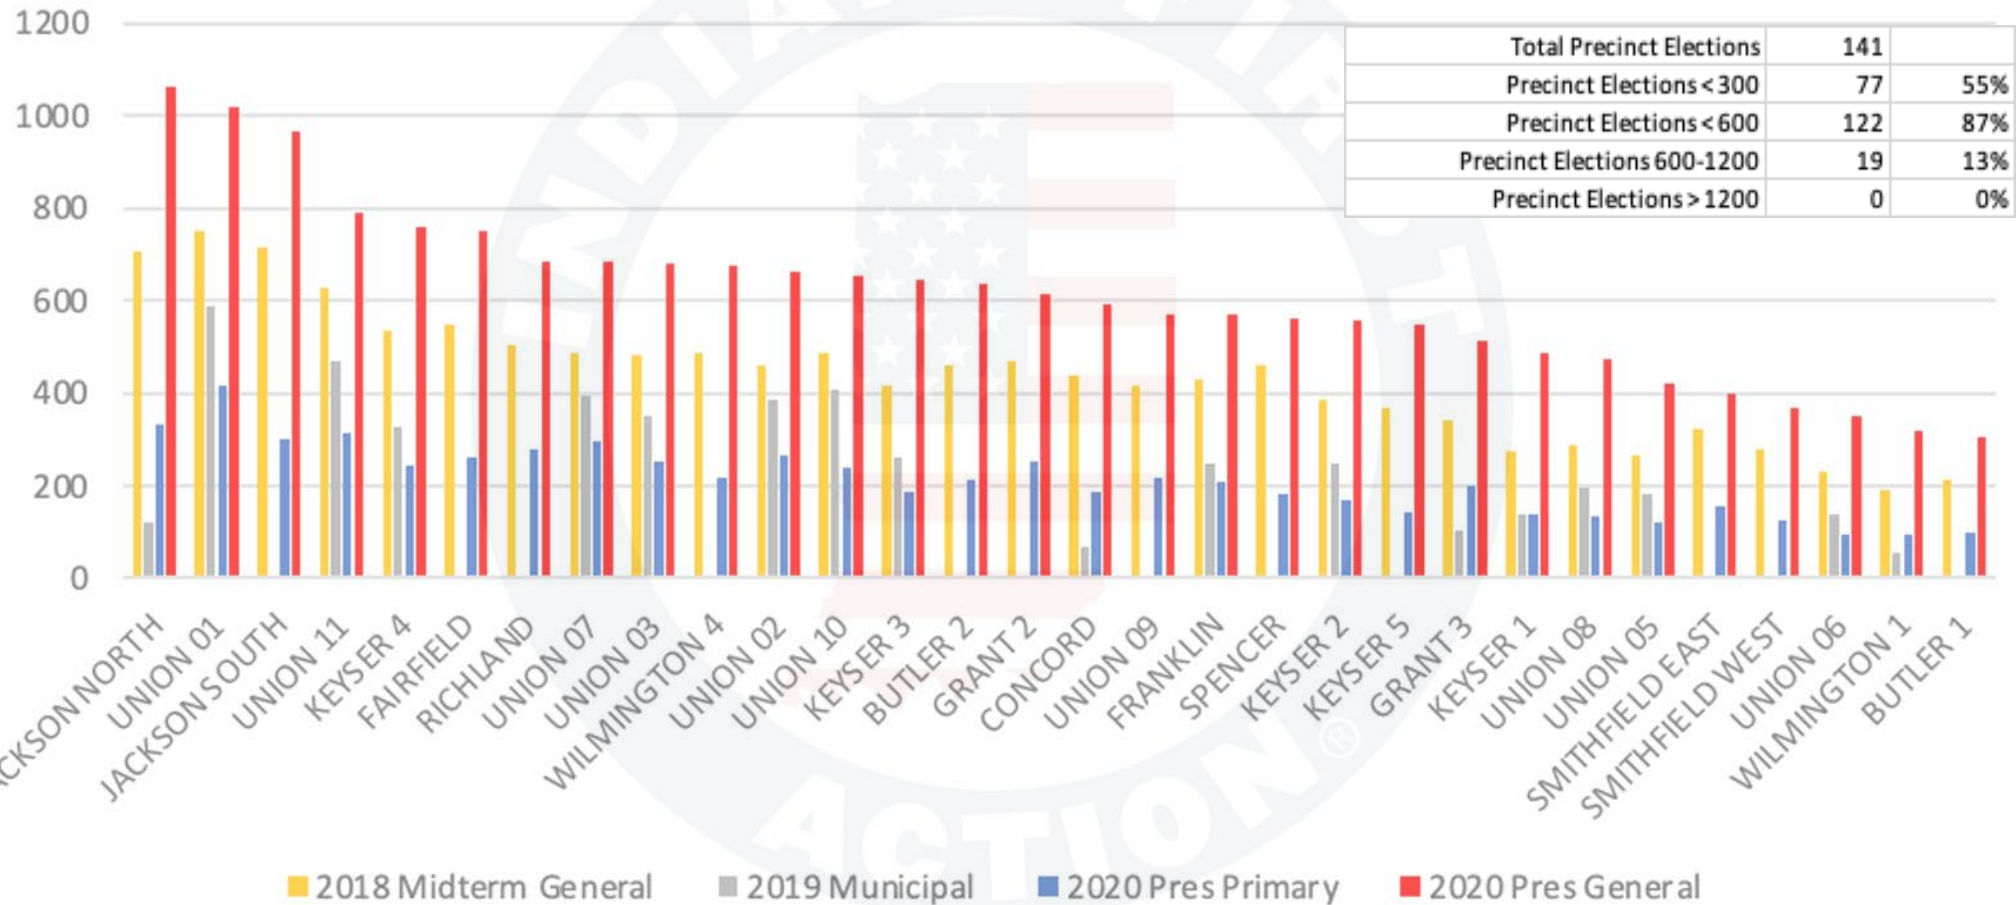

Decatur County

Decatur County Indiana - Ballots Cast by Precinct

DeKalb County

DeKalb County Indiana - Ballots Cast by Precinct

© 2023 INDIANA FIRST ACTION. ALL RIGHTS RESERVED.

Delaware County **

Delaware County Indiana - Ballots Cast by Precinct