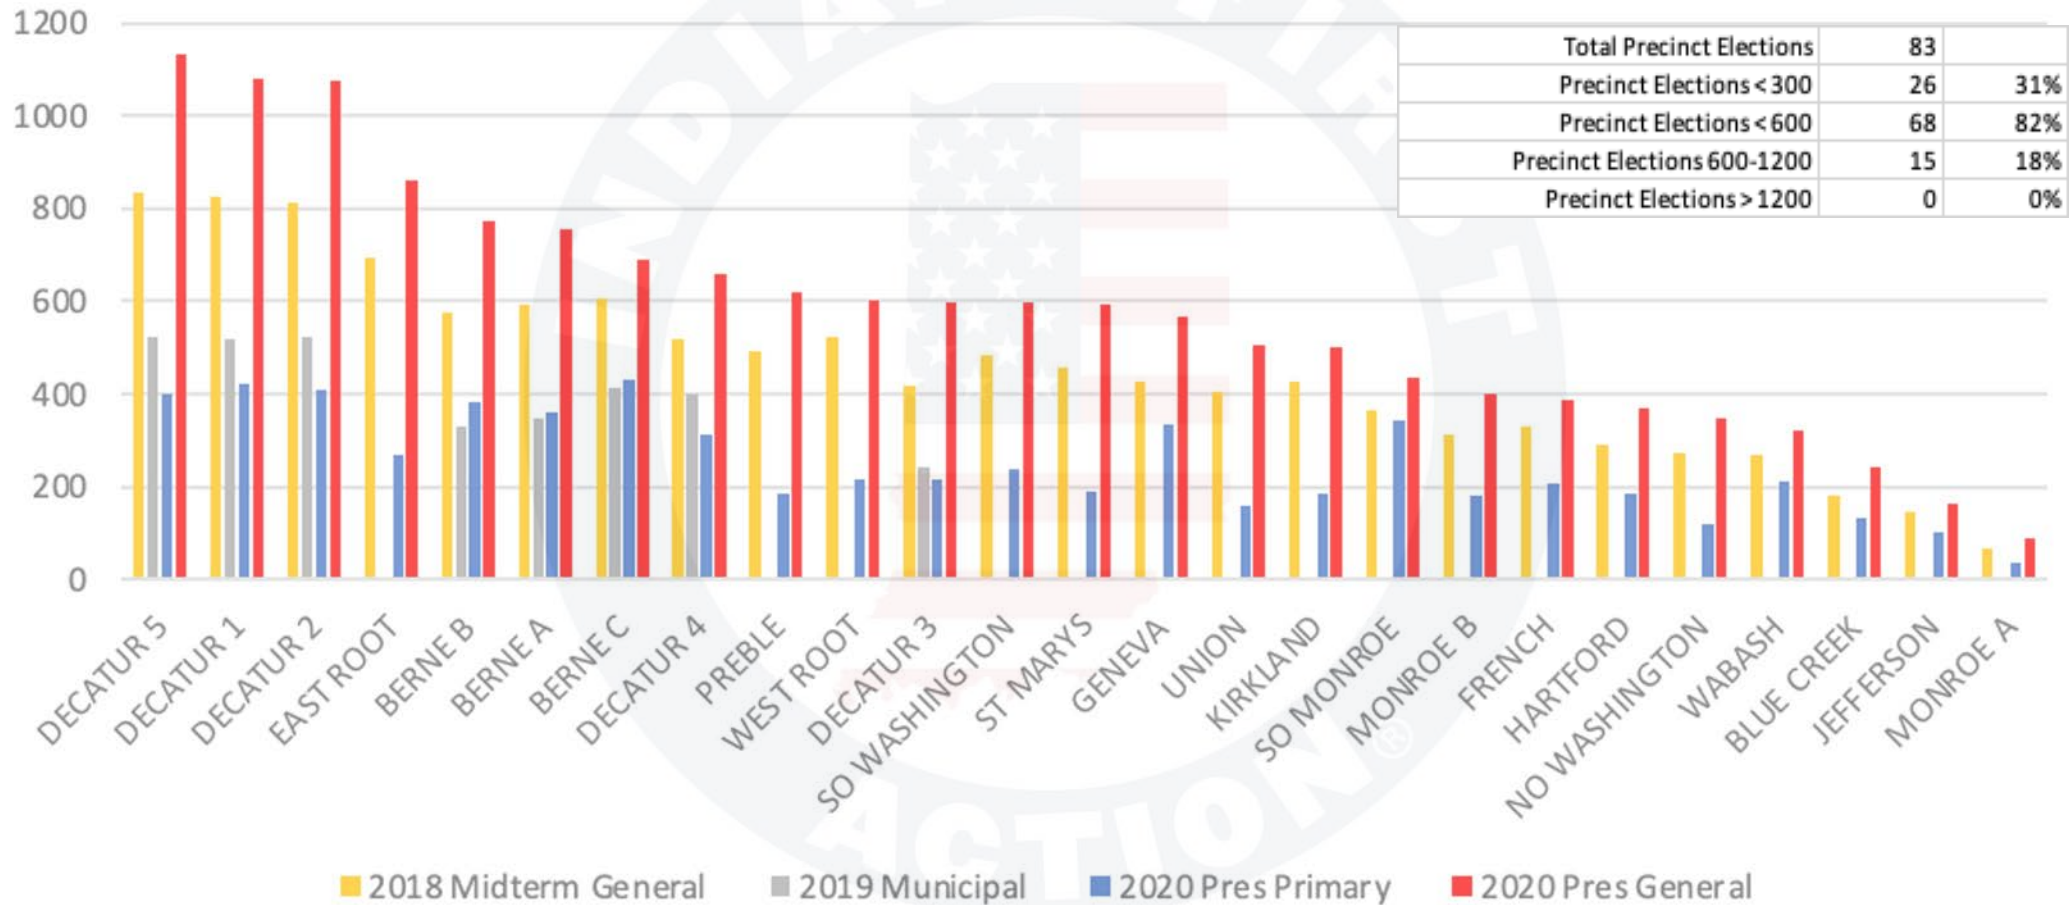

Adams County

Adams County Indiana - Ballots Cast by Precinct