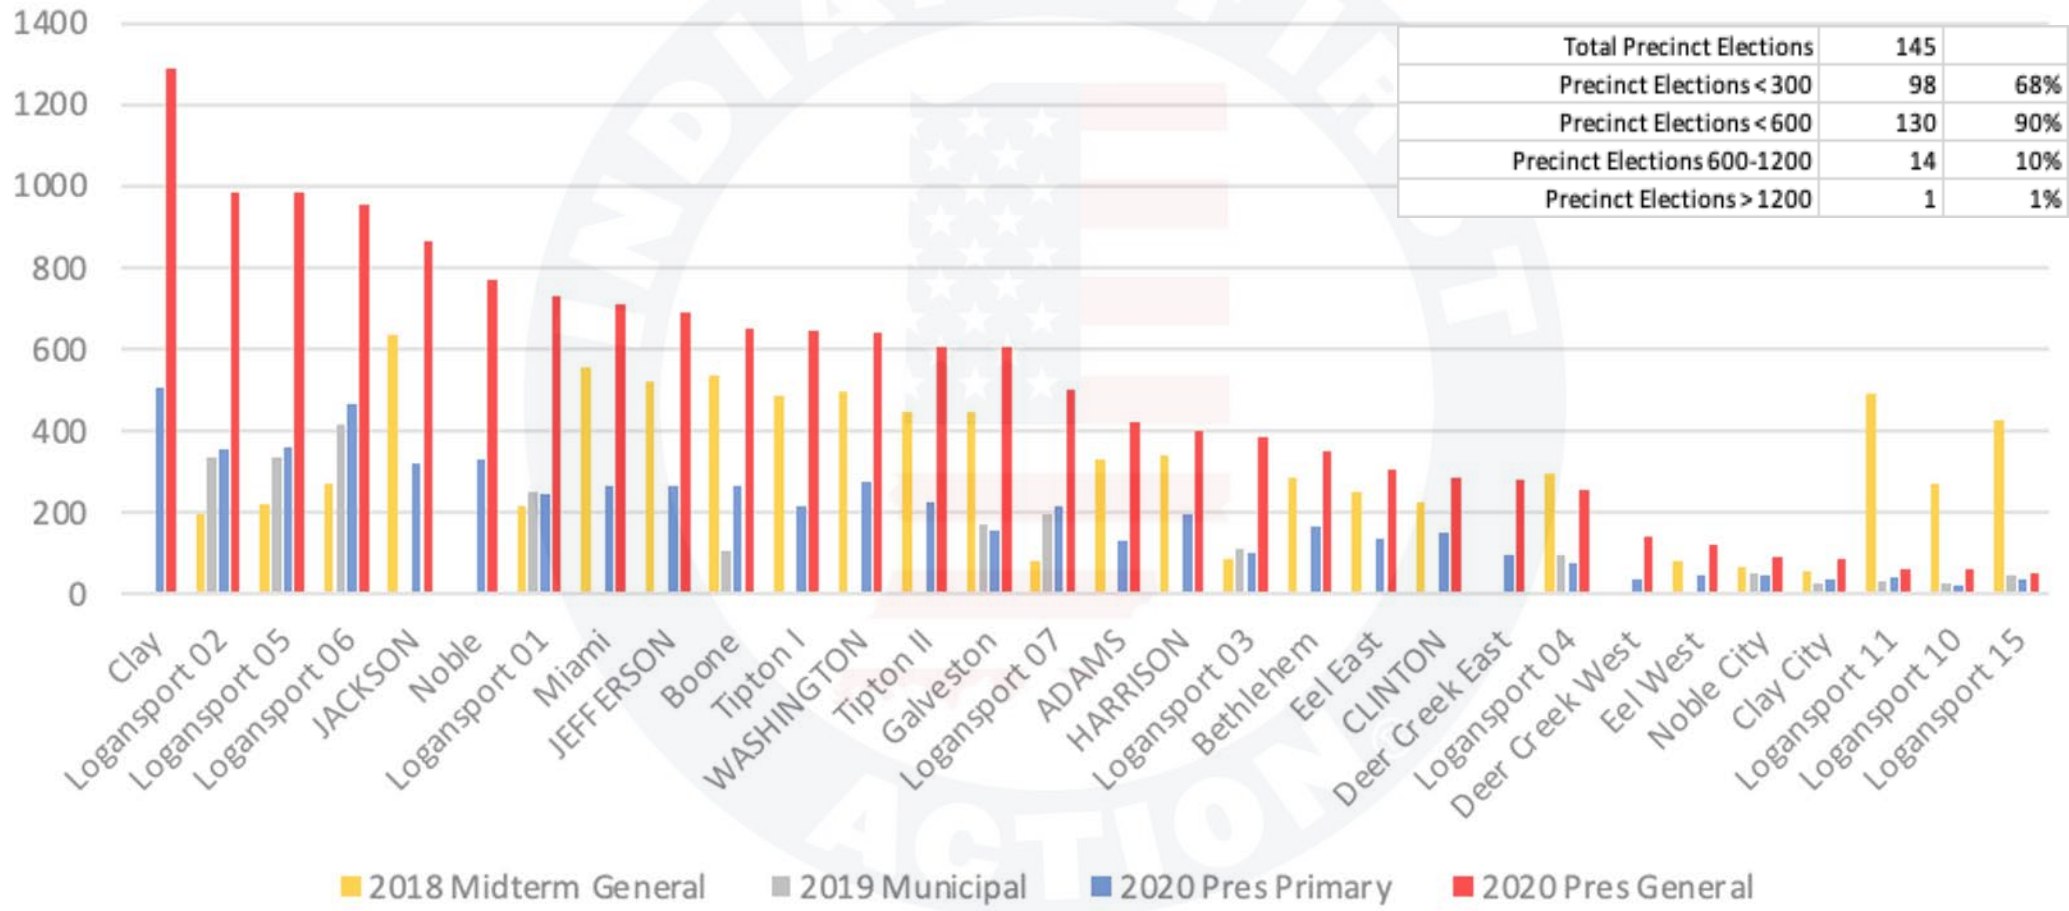

Carroll County

Carroll County Indiana - Ballots Cast by Precinct

Cass County

Cass County Indiana - Ballots Cast by Precinct

© 2023 INDIANA FIRST ACTION. ALL RIGHTS RESERVED.

Clark County

Clark County Indiana - Ballots Cast by Precinct