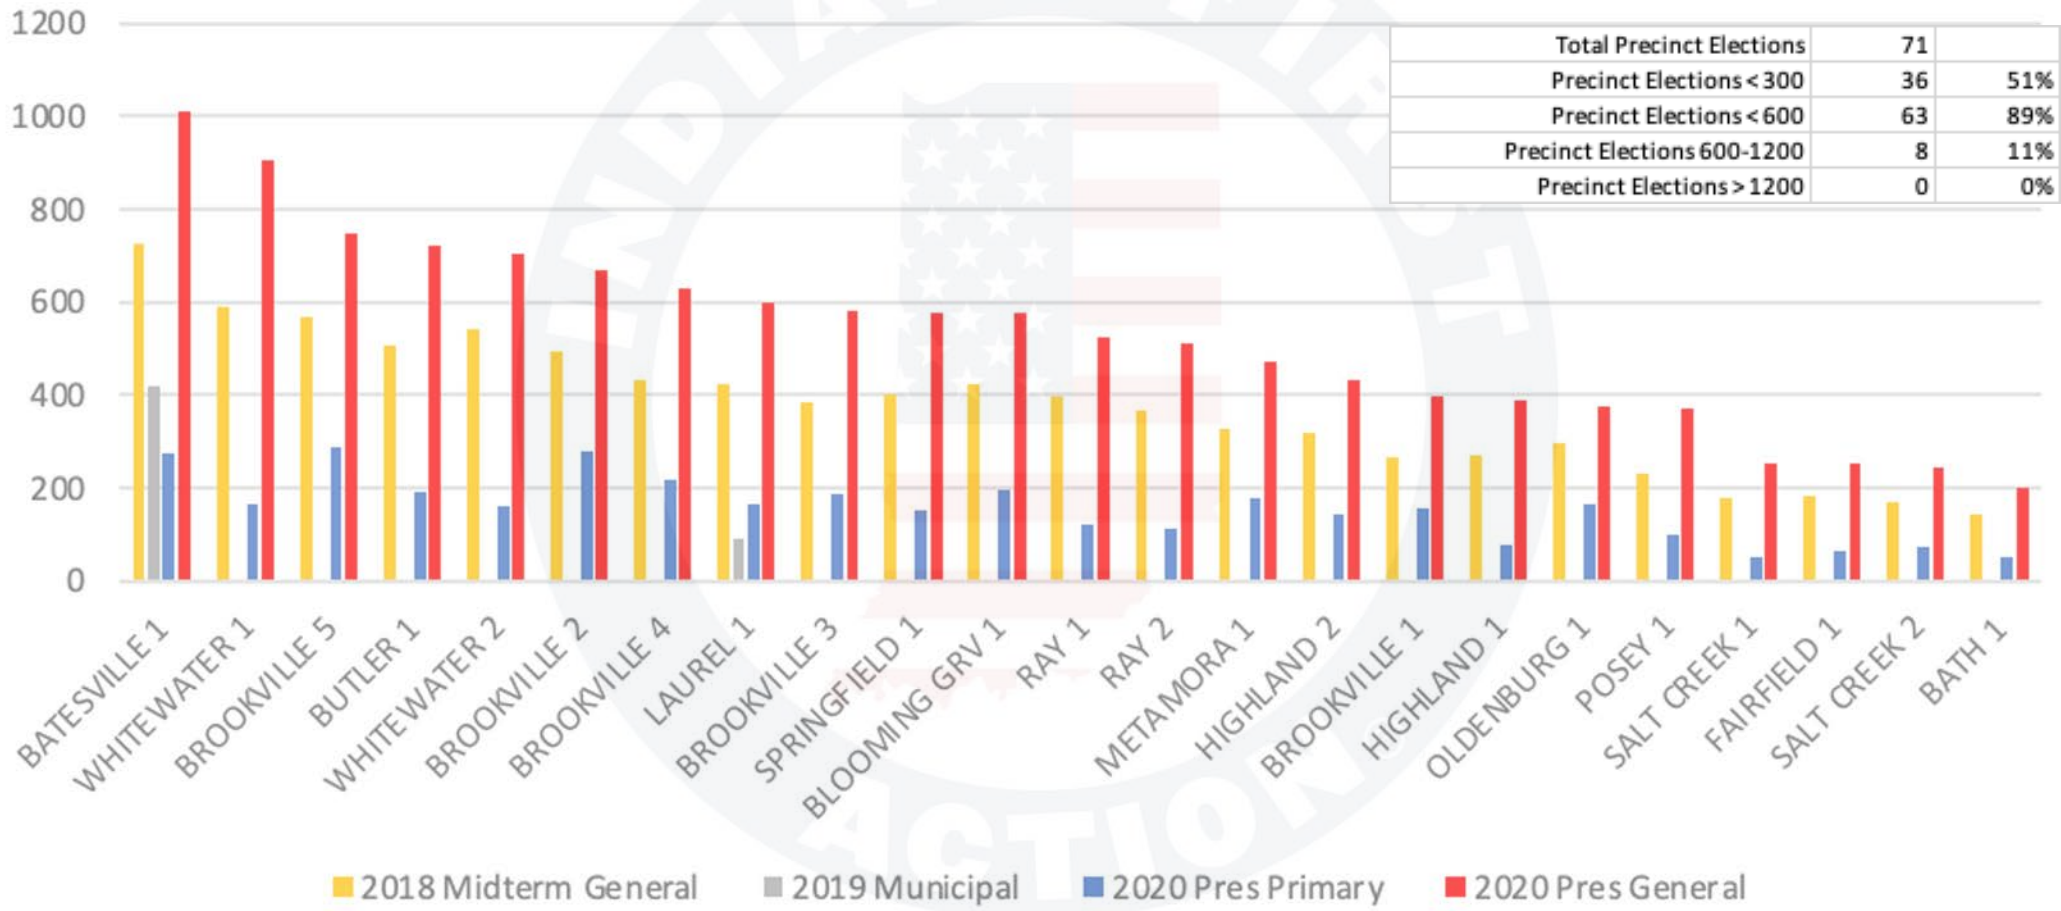

Franklin County

Franklin County Indiana - Ballots Cast by Precinct

© 2023 INDIANA FIRST ACTION. ALL RIGHTS RESERVED.