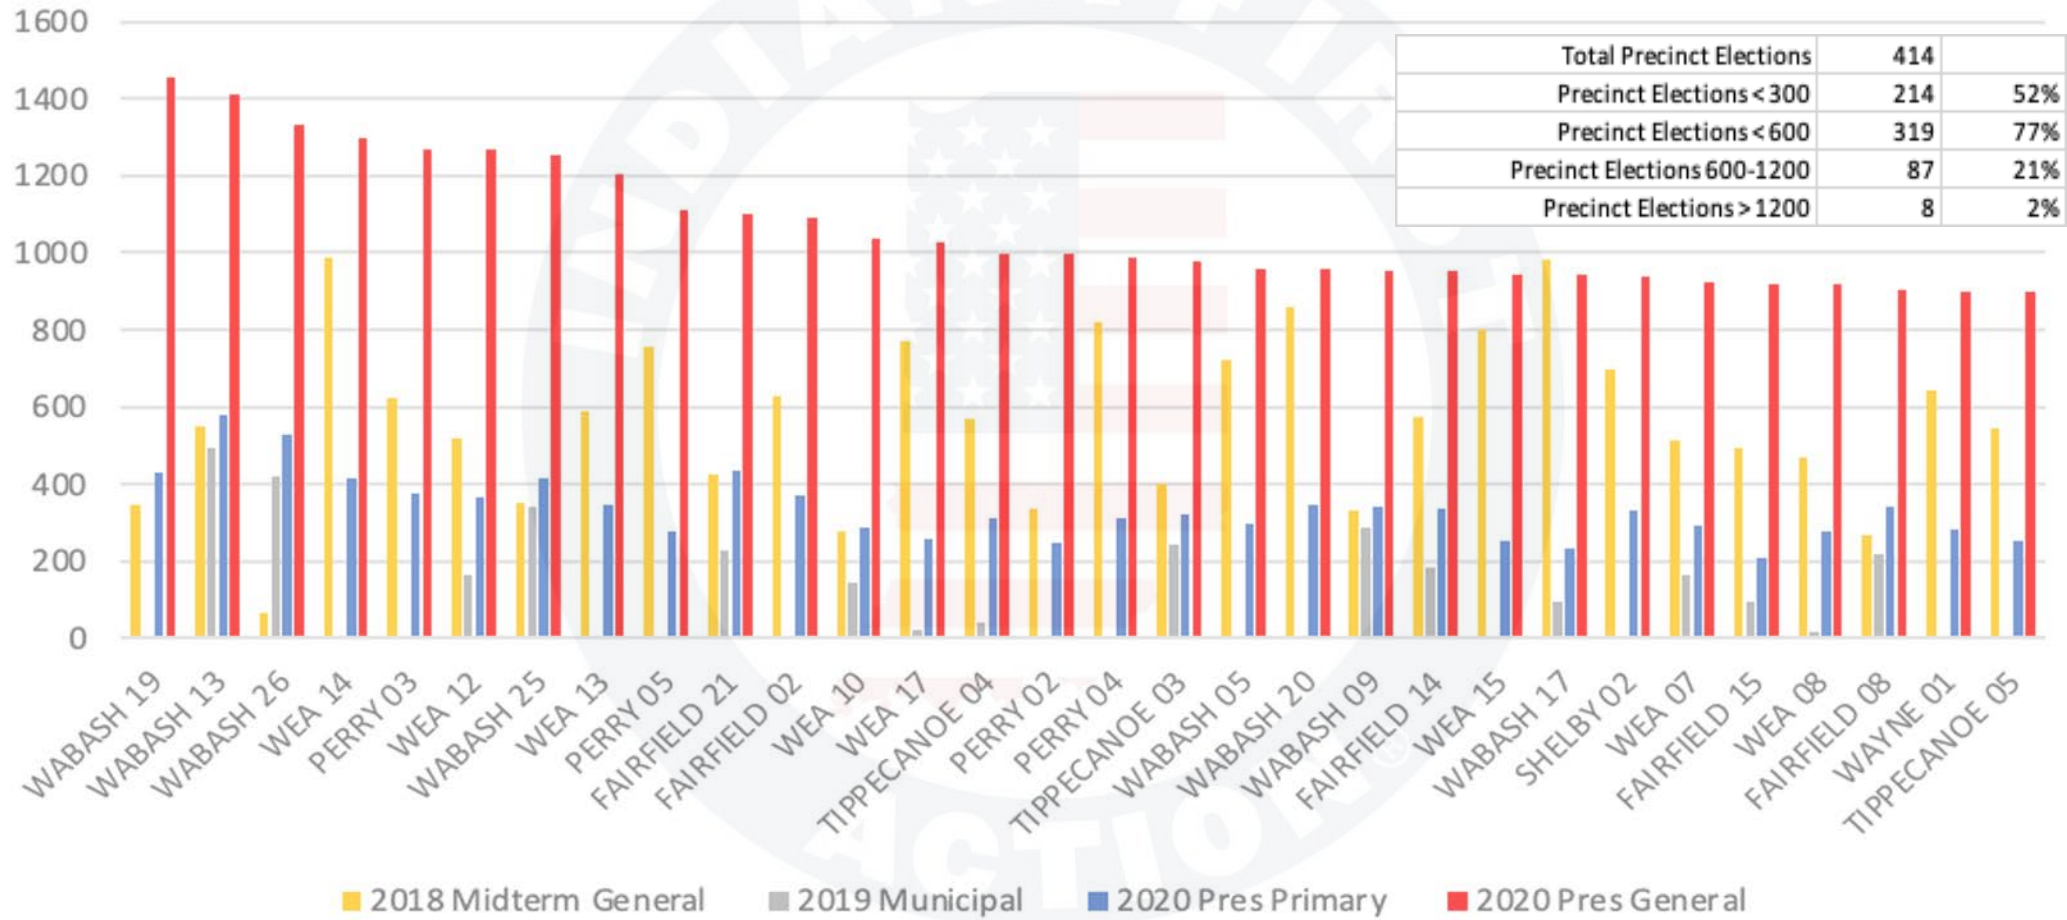

Tippecanoe County

Tippecanoe County Indiana - Ballots Cast by Precinct

© 2023 INDIANA FIRST ACTION. ALL RIGHTS RESERVED.