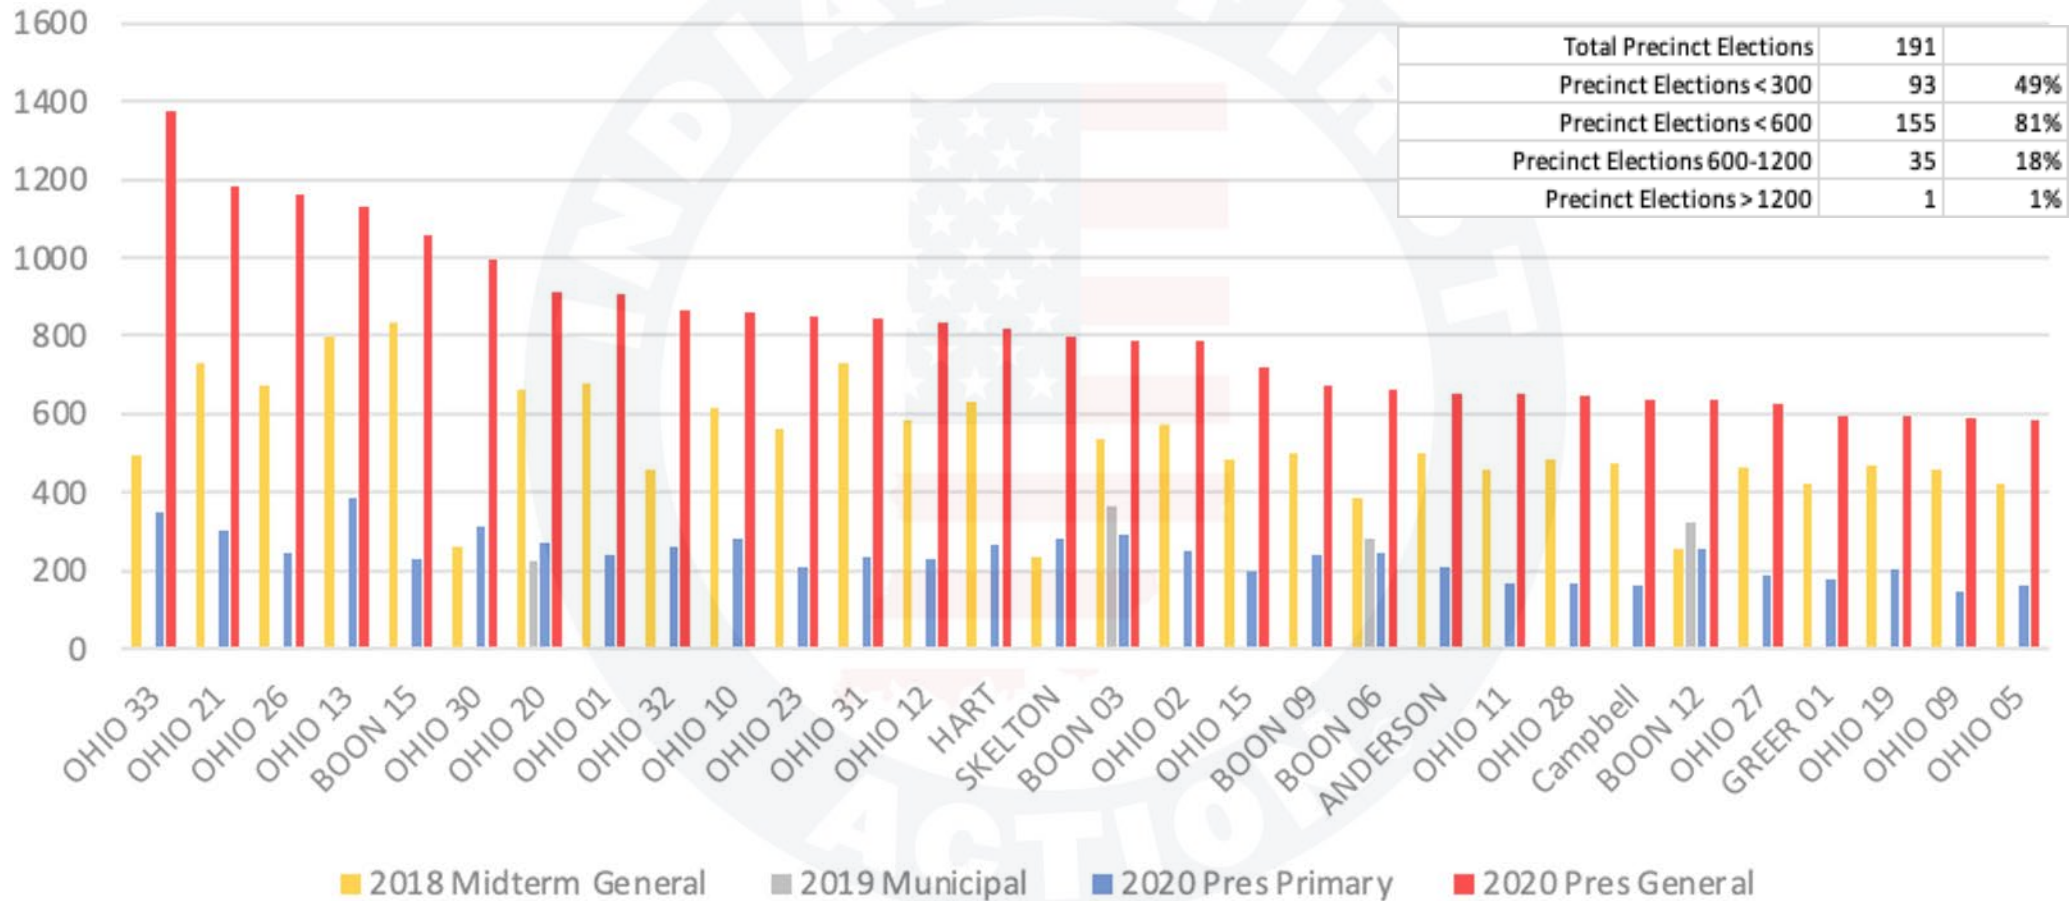

Warrick County

Warrick County Indiana - Ballots Cast by Precinct

© 2023 INDIANA FIRST ACTION. ALL RIGHTS RESERVED.