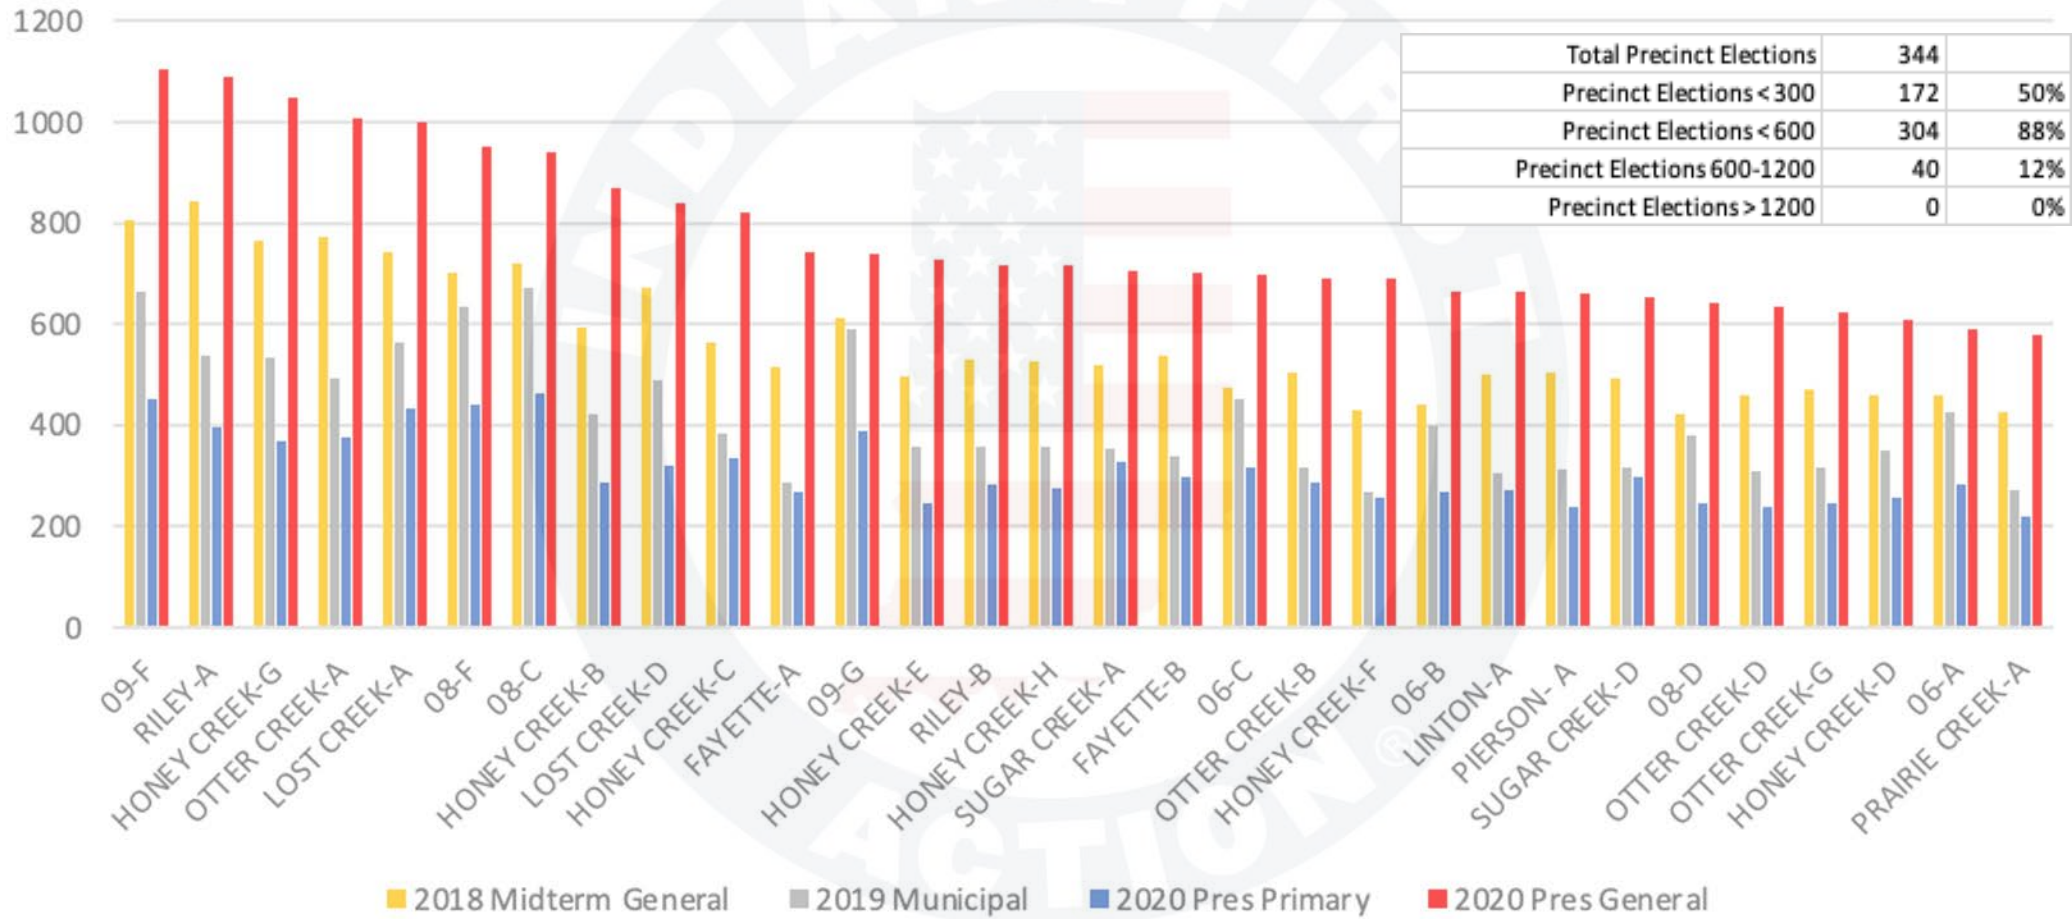

Vigo County

Vigo County Indiana - Ballots Cast by Precinct