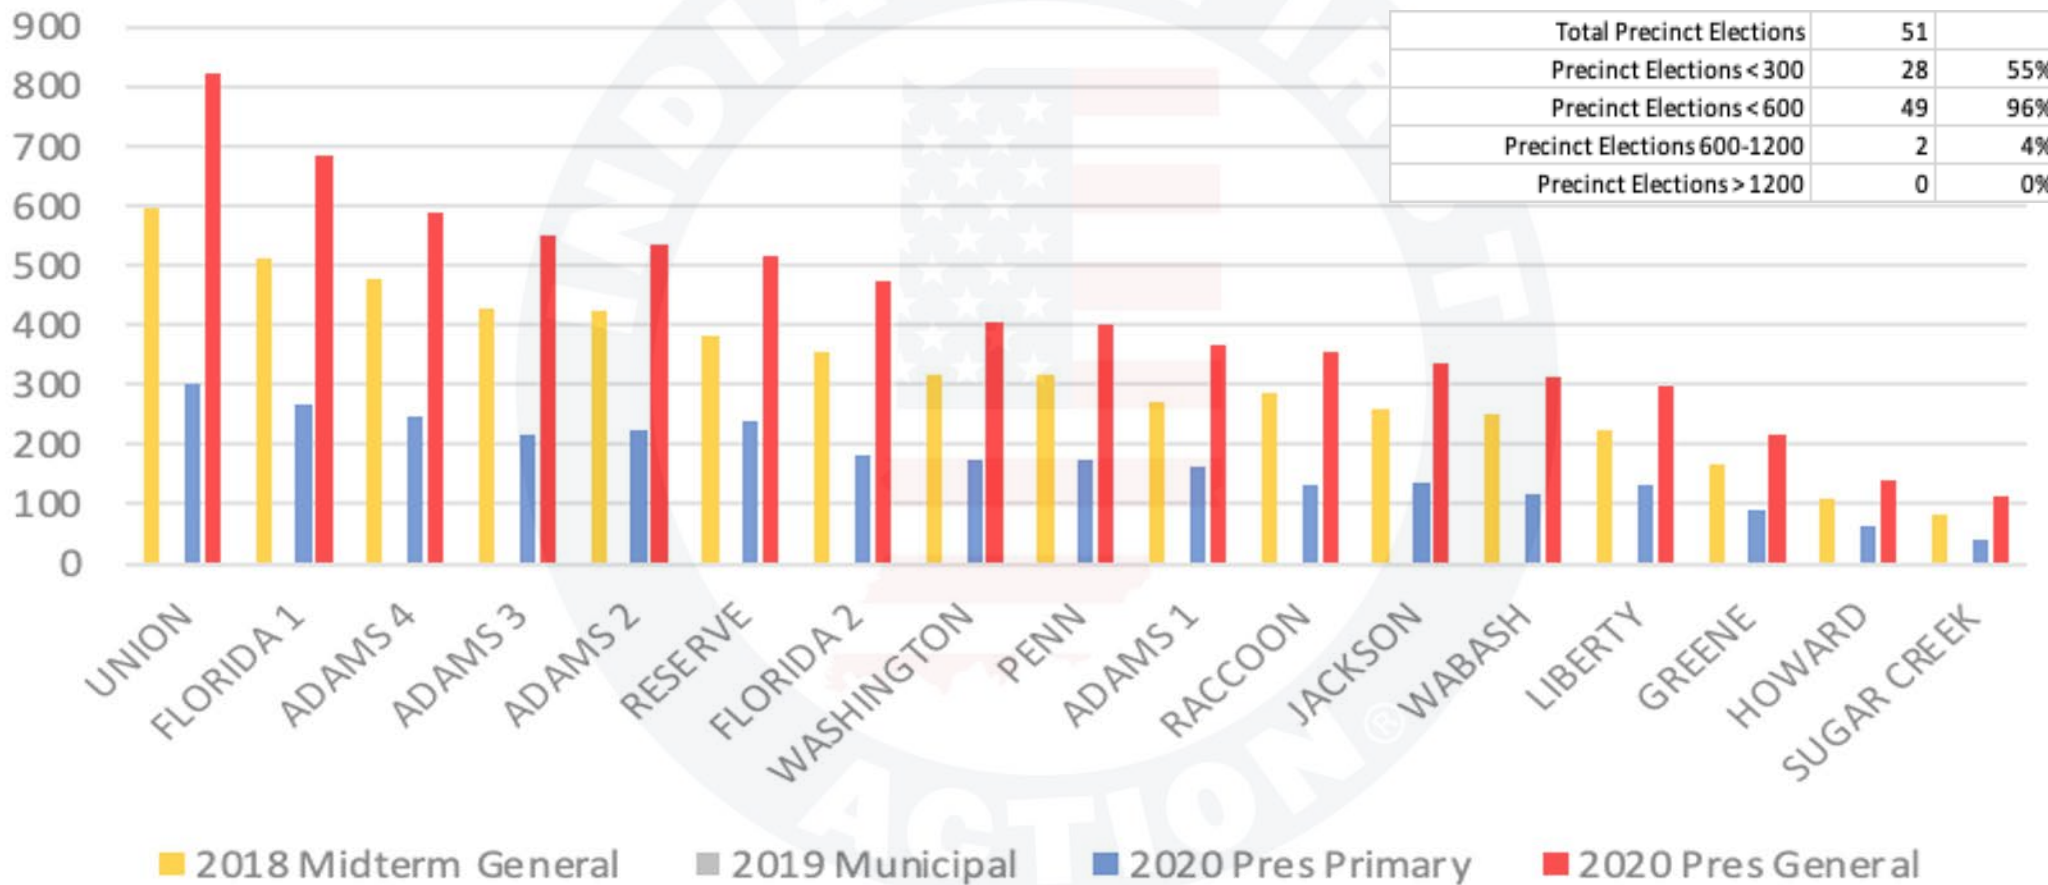

Parke County

Parke County Indiana - Ballots Cast by Precinct

© 2023 INDIANA FIRST ACTION. ALL RIGHTS RESERVED.