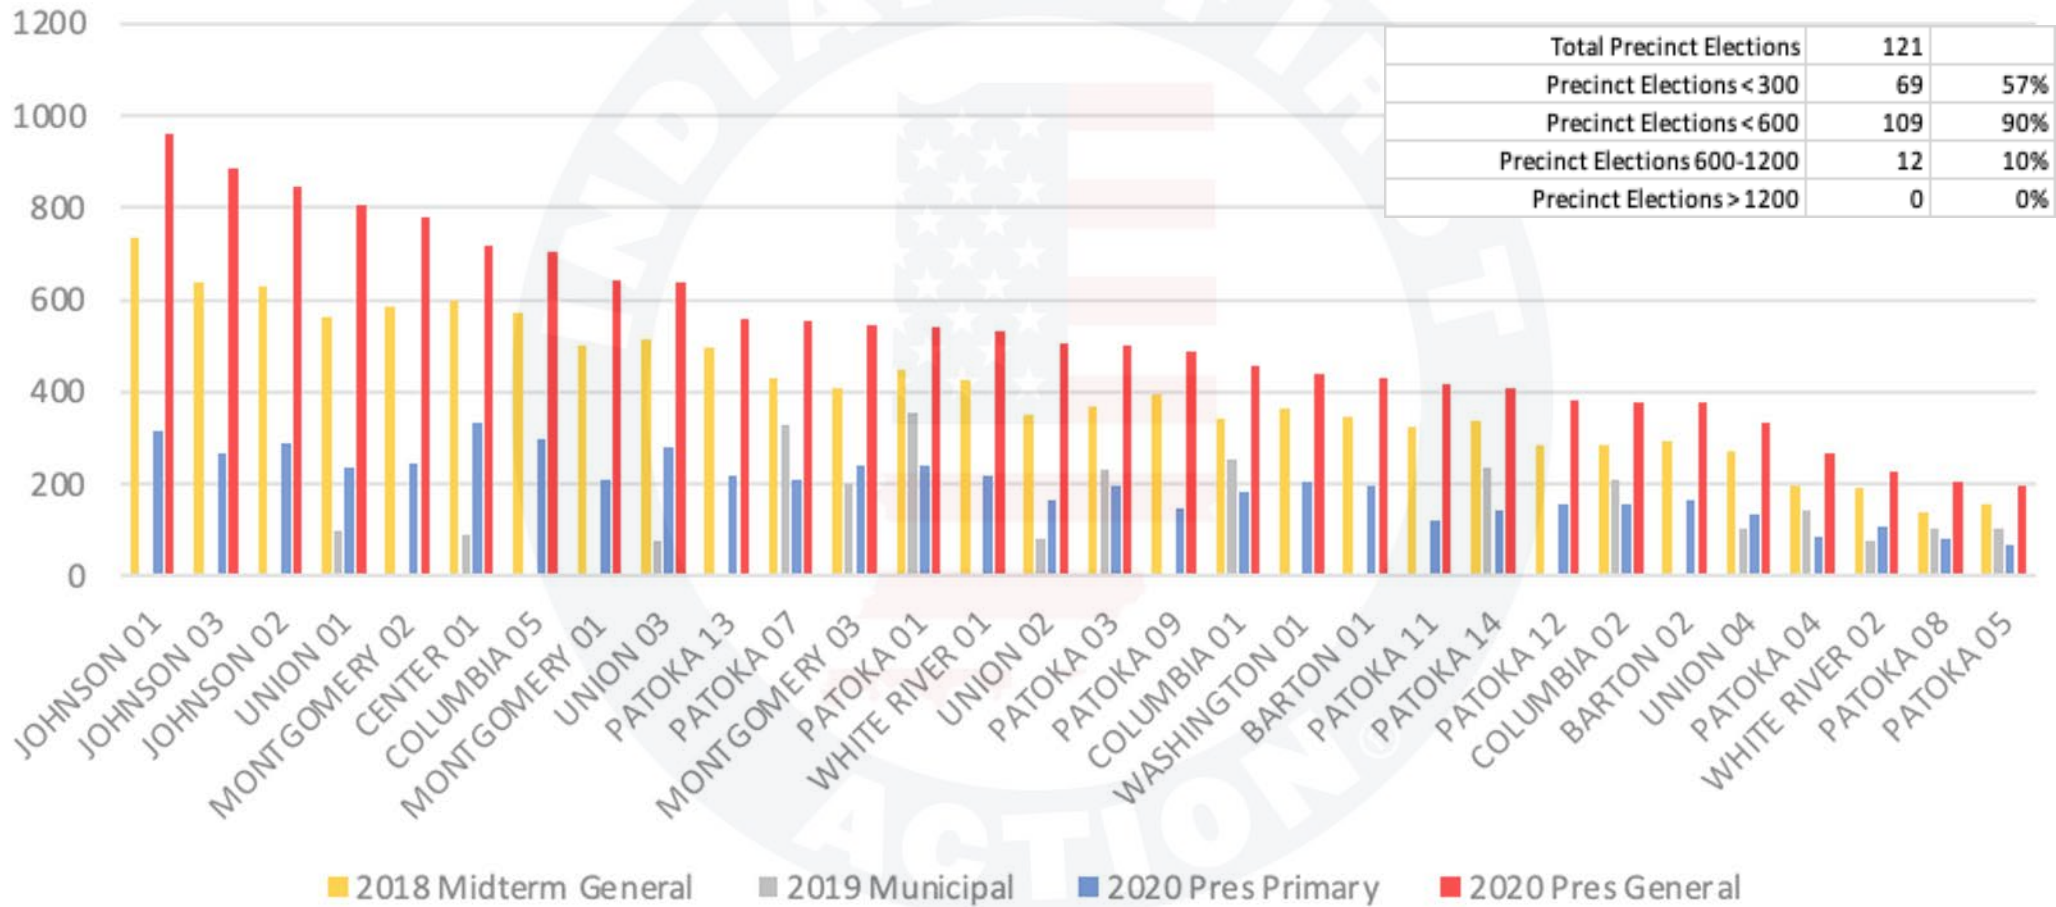

Gibson County

Gibson County Indiana - Ballots Cast by Precinct

© 2023 INDIANA FIRST ACTION. ALL RIGHTS RESERVED.