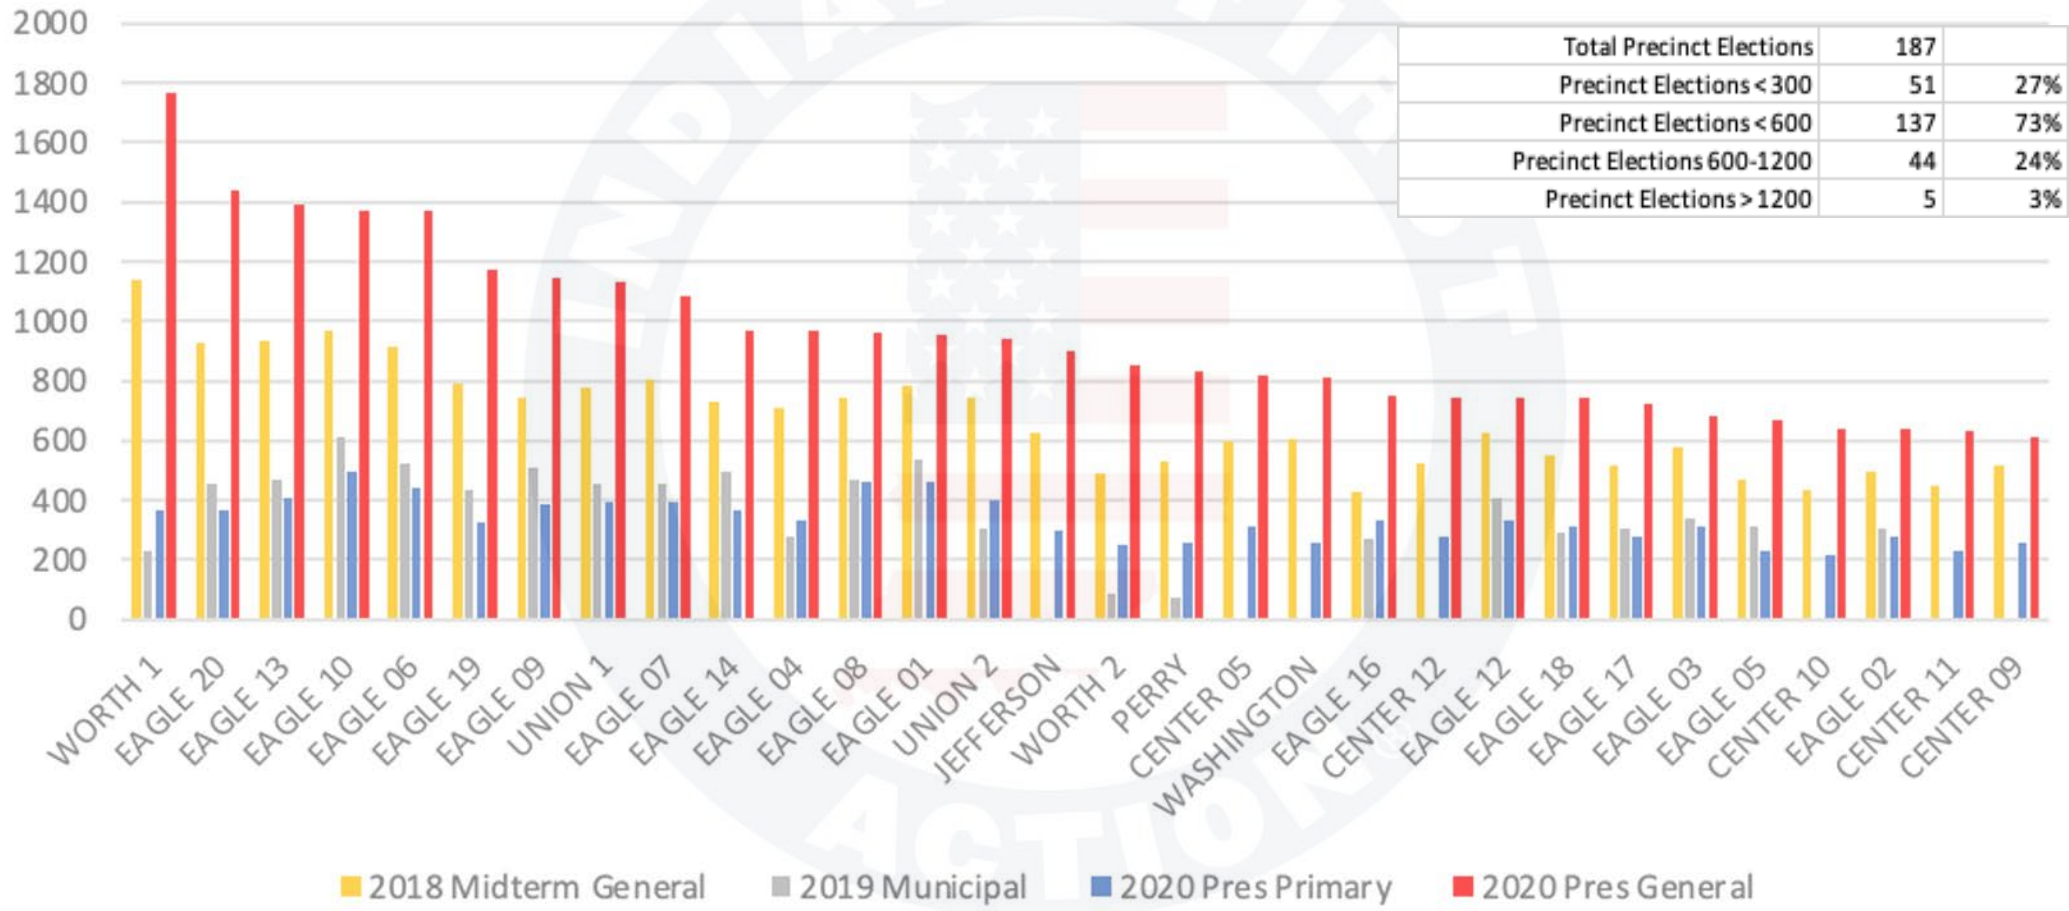

Boone County

Boone County Indiana - Ballots Cast by Precinct

© 2023 INDIANA FIRST ACTION. ALL RIGHTS RESERVED.