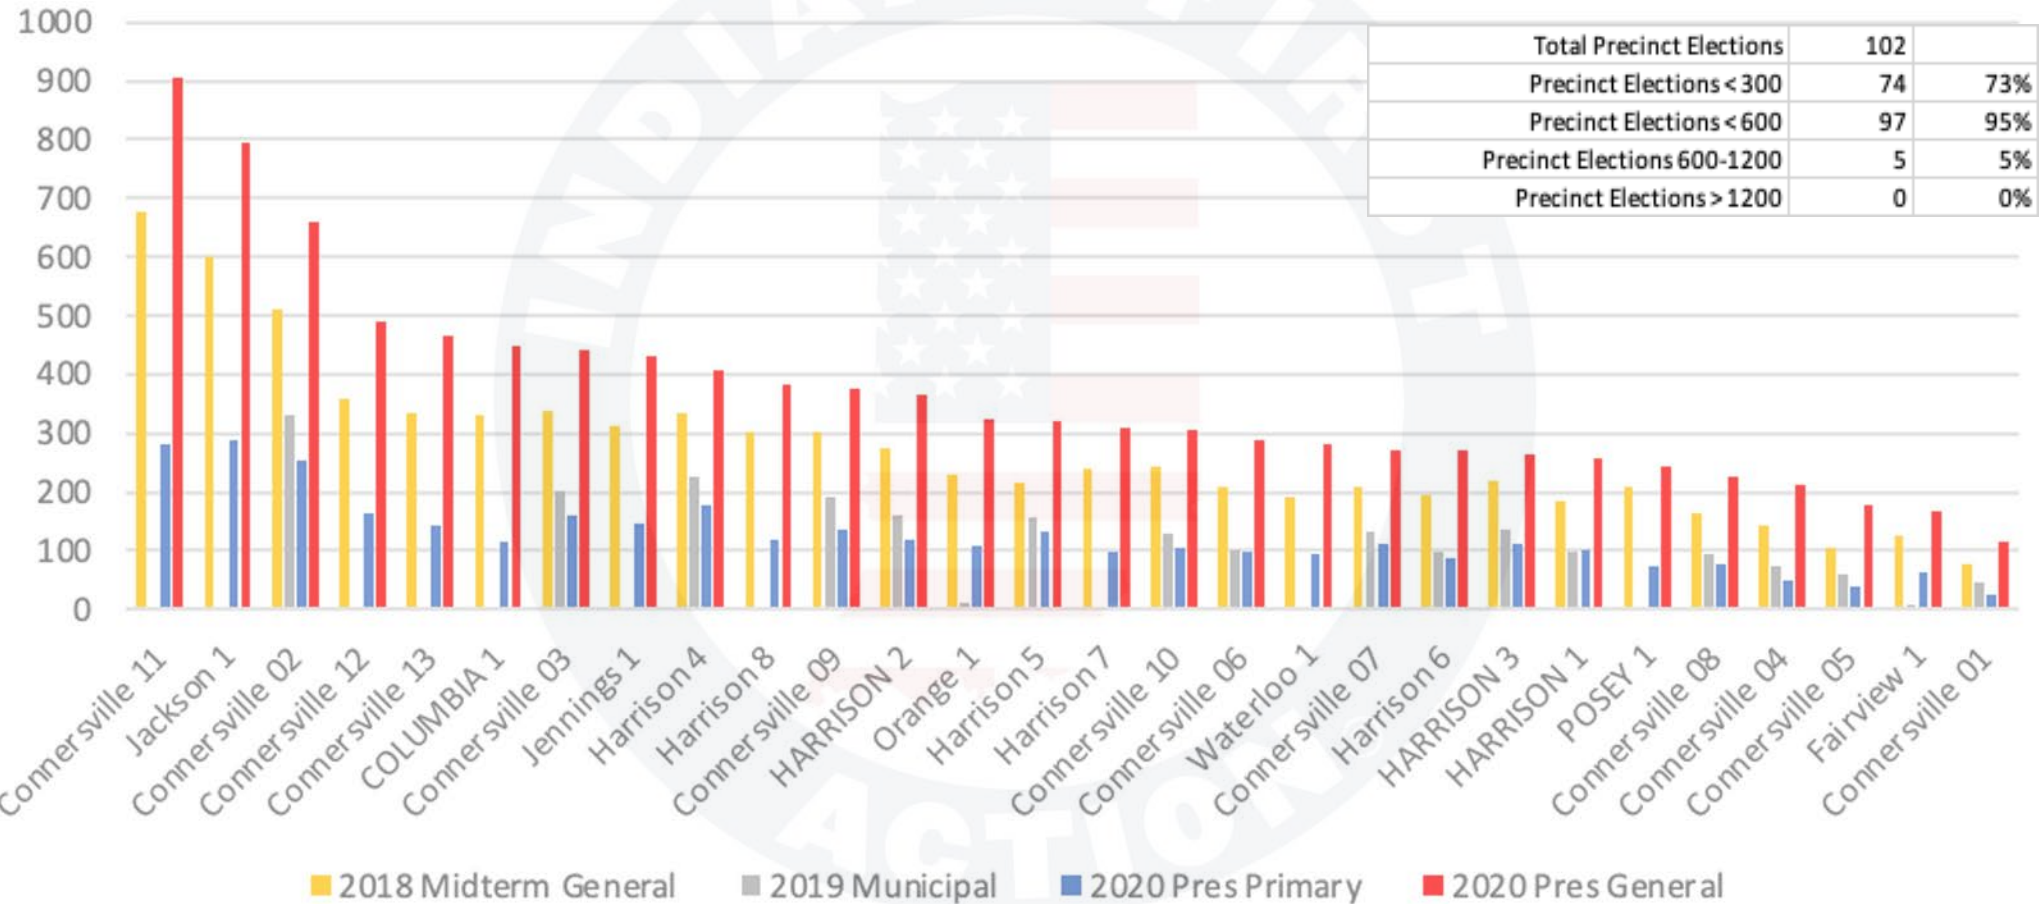

Dubois County

Dubois County Indiana - Ballots Cast by Precinct

Elkhart County

Elkhart County Indiana - Ballots Cast by Precinct

© 2023 INDIANA FIRST ACTION. ALL RIGHTS RESERVED.

Fayette County

Fayette County Indiana - Ballots Cast by Precinct