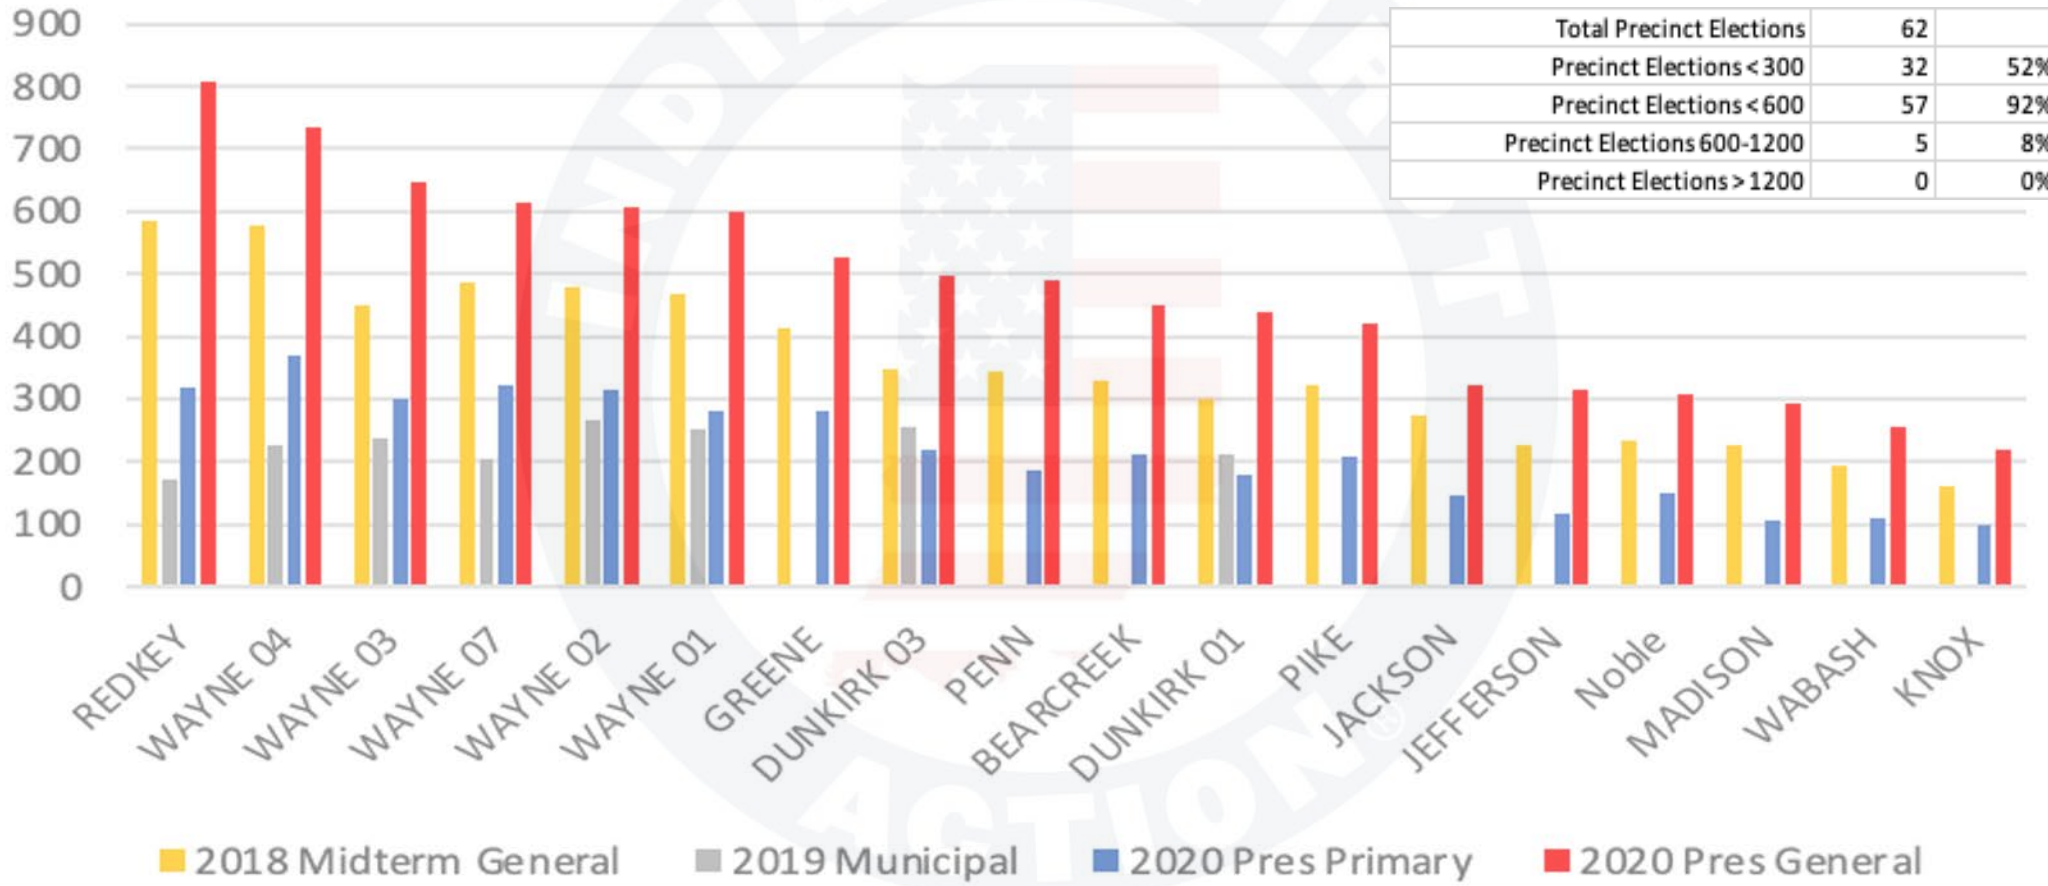

Jasper County

Jasper County Indiana - Ballots Cast by Precinct

© 2023 INDIANA FIRST ACTION. ALL RIGHTS RESERVED.

Jay County

Jay County Indiana - Ballots Cast by Precinct

Jefferson County

Jefferson County Indiana - Ballots Cast by Precinct