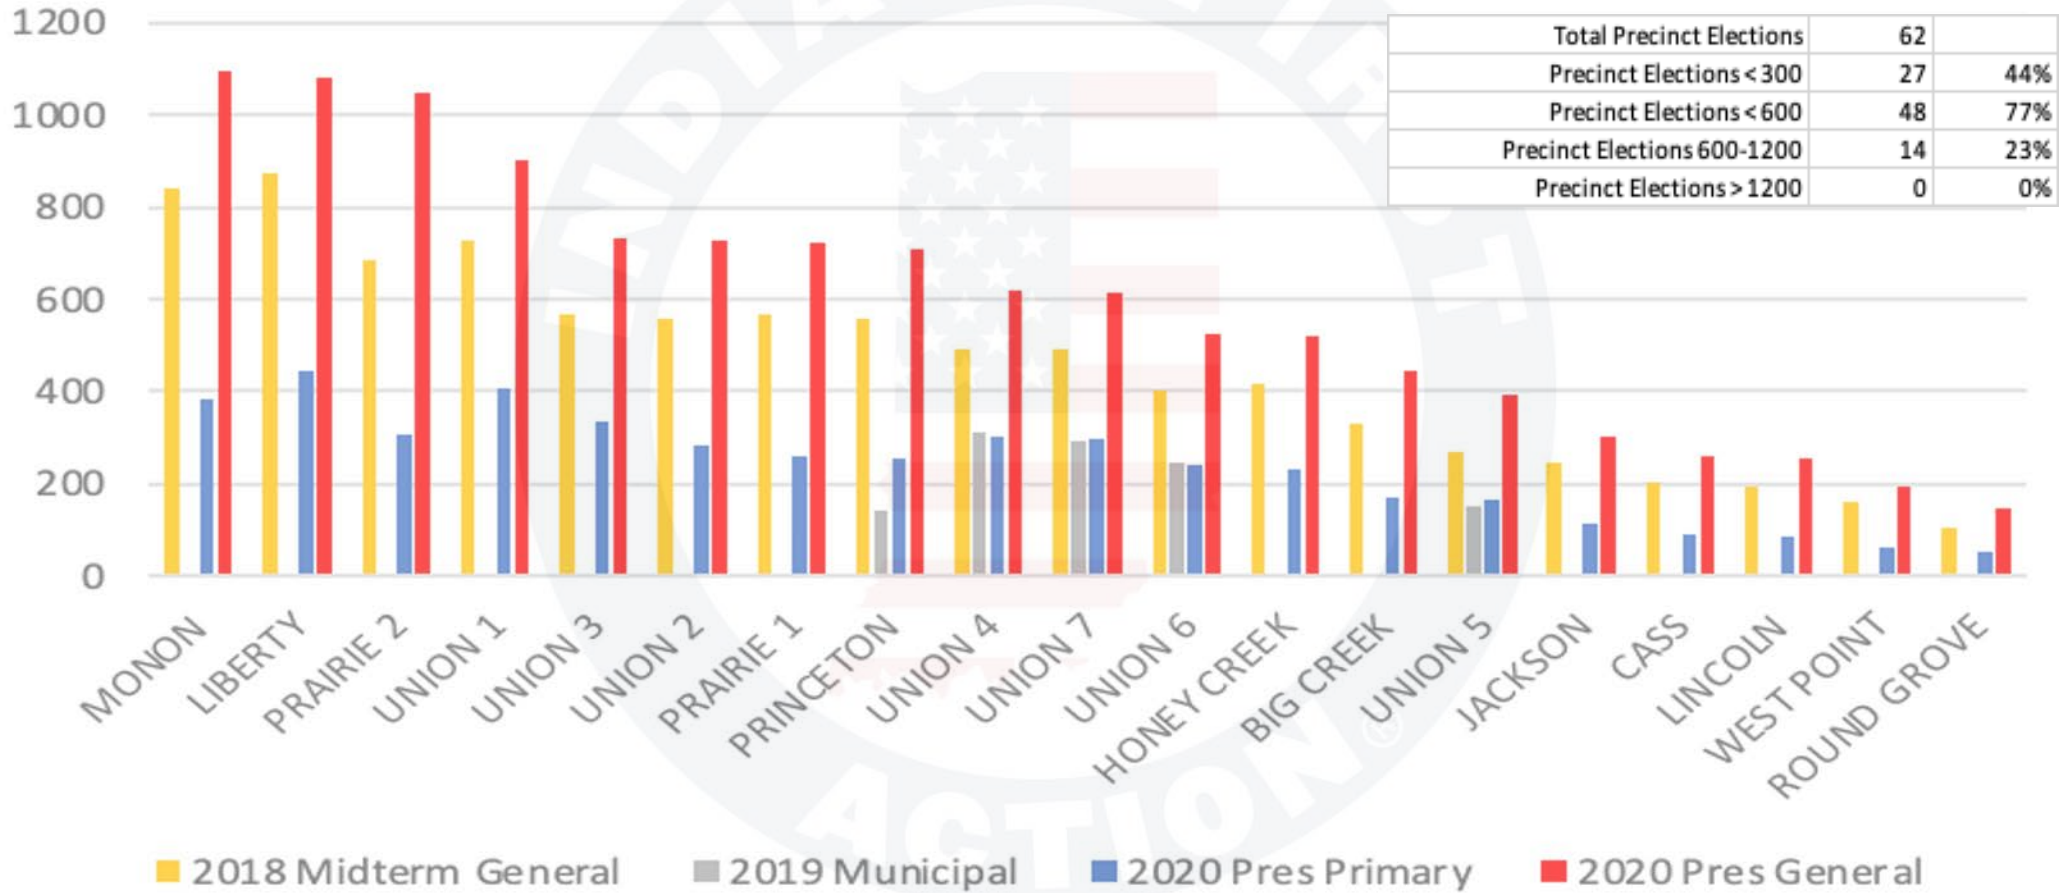

White County

White County Indiana - Ballots Cast by Precinct

© 2023 INDIANA FIRST ACTION. ALL RIGHTS RESERVED.