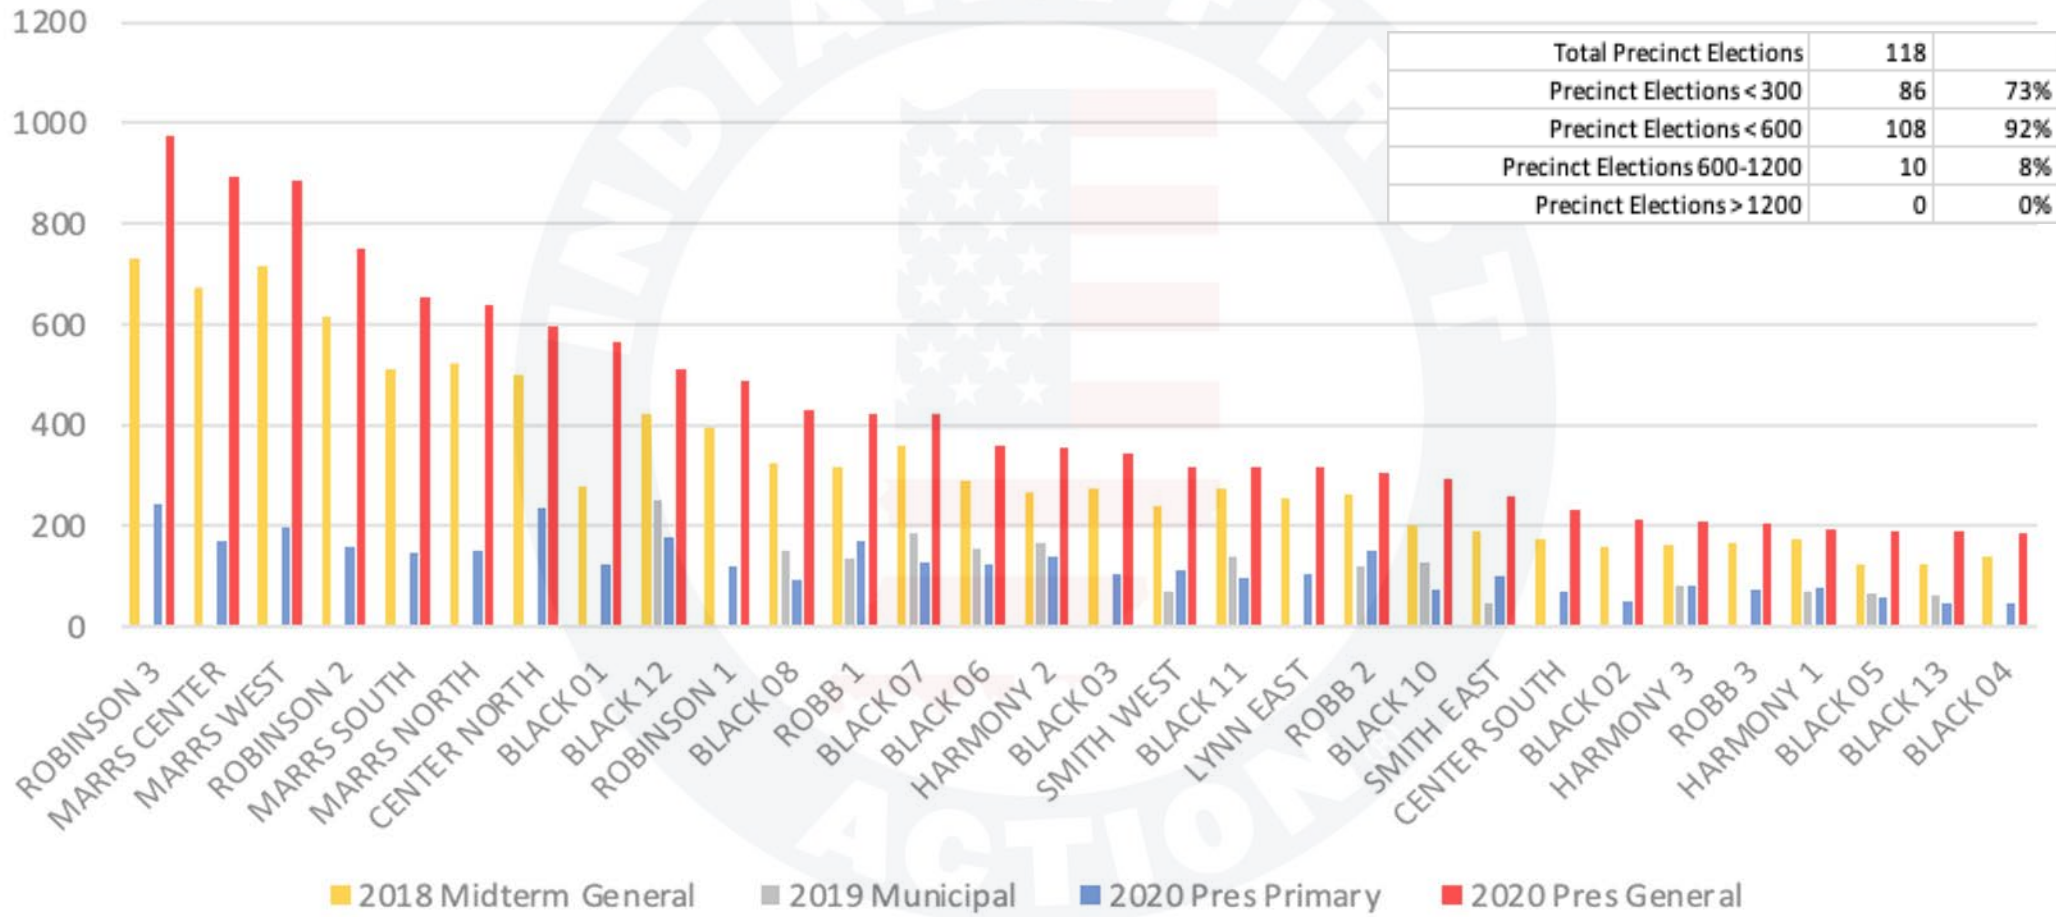

Pike County

Pike County Indiana - Ballots Cast by Precinct

Porter County

Porter County Indiana - Ballots Cast by Precinct

© 2023 INDIANA FIRST ACTION. ALL RIGHTS RESERVED.

Posey County

Posey County Indiana - Ballots Cast by Precinct