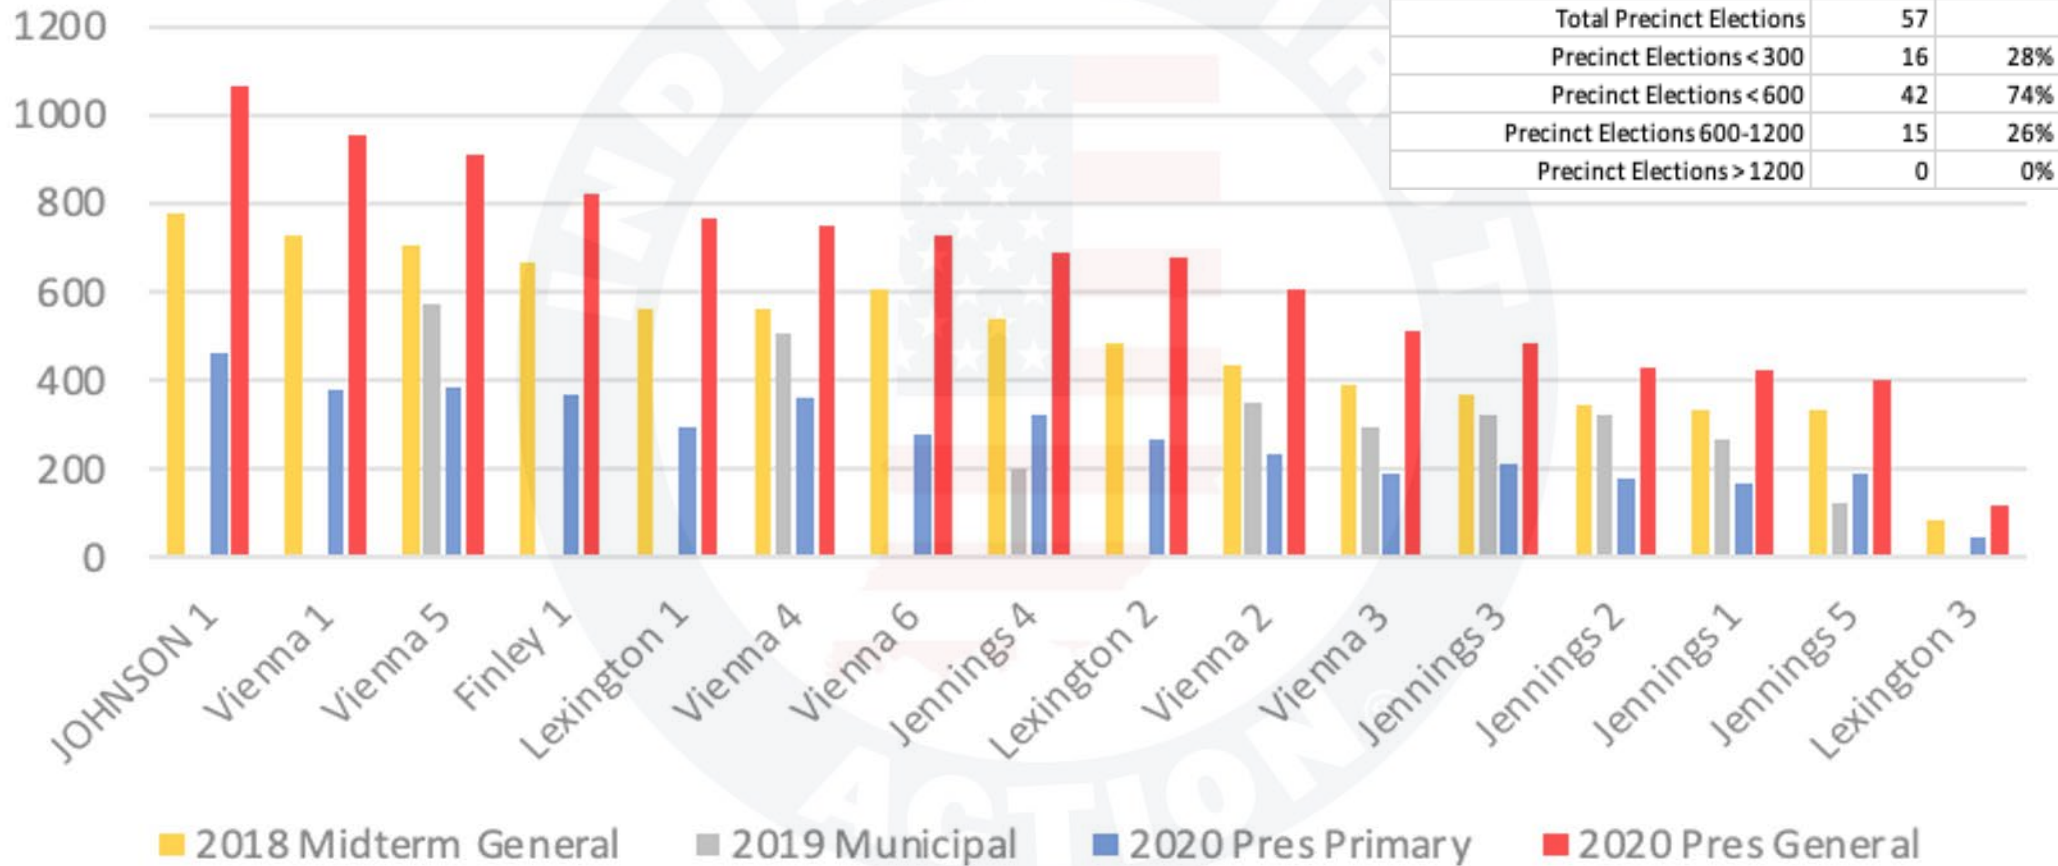

Rush County

Rush County Indiana - Ballots Cast by Precinct

© 2023 INDIANA FIRST ACTION. ALL RIGHTS RESERVED.

Scott County

Scott County Indiana - Ballots Cast by Precinct

Shelby County

Shelby County Indiana - Ballots Cast by Precinct