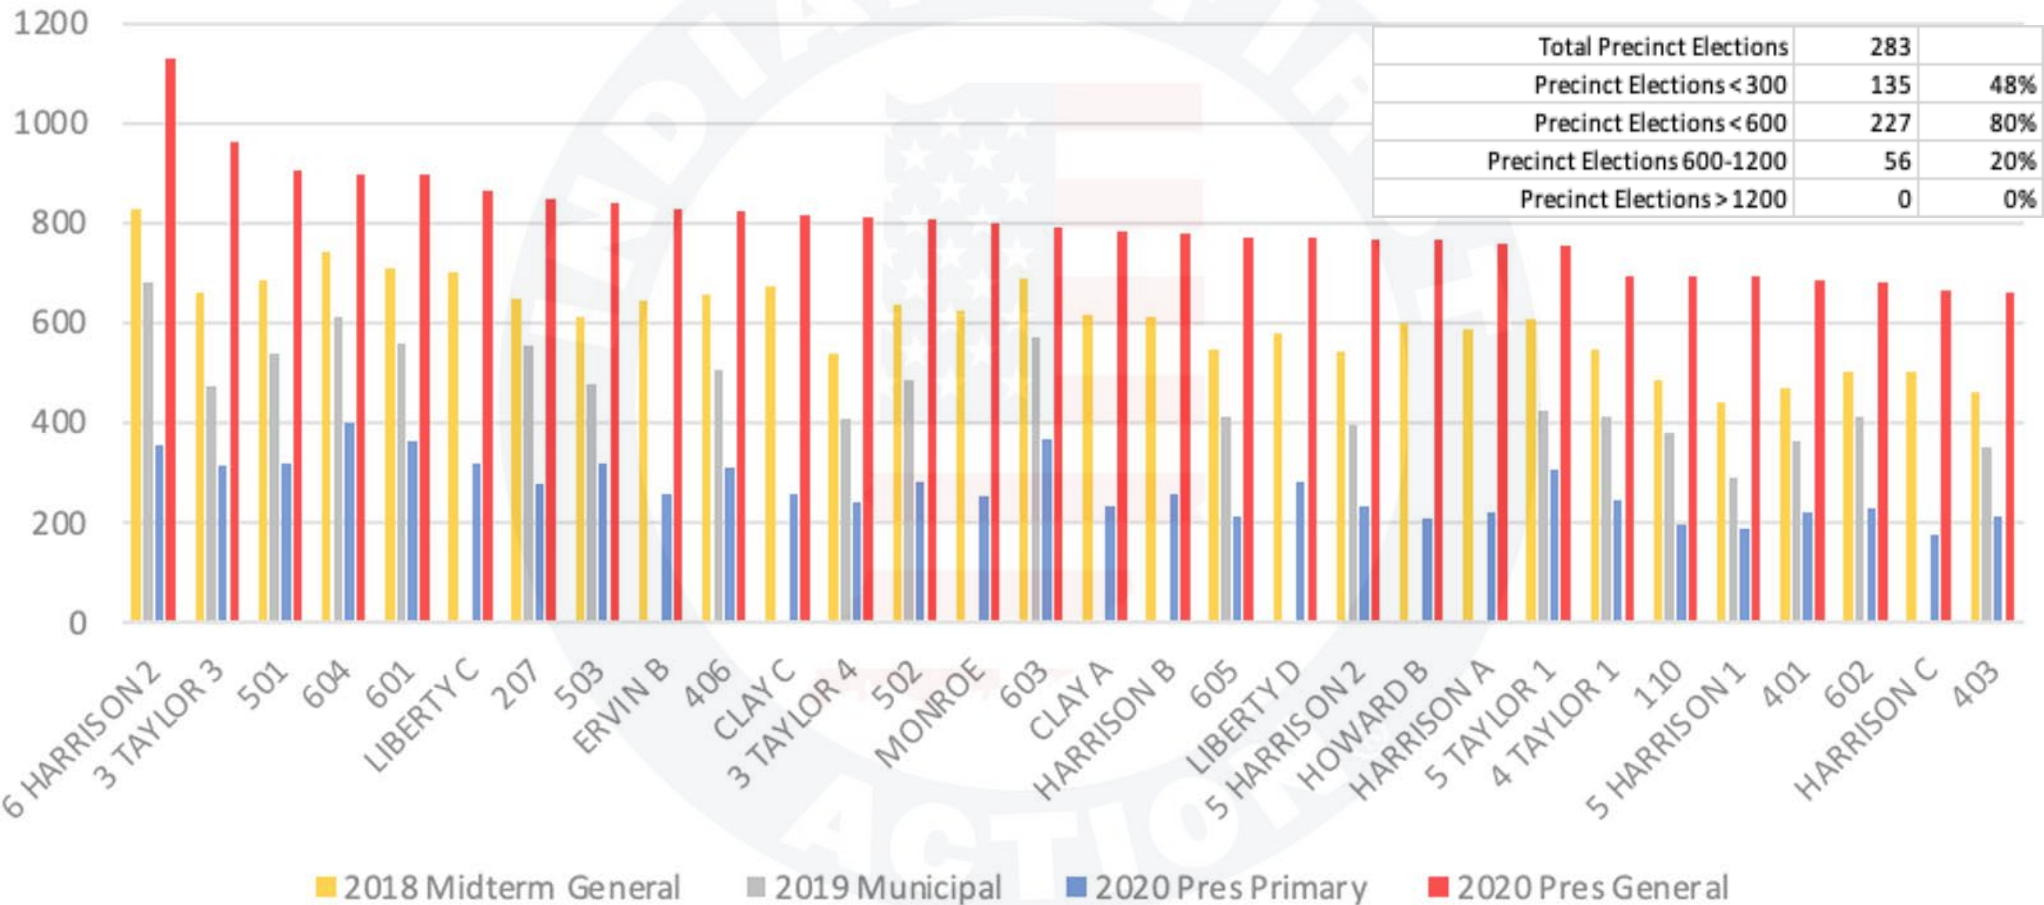

© 2023 INDIANA FIRST ACTION. ALL RIGHTS RESERVED.

Henry County

Henry County Indiana - Ballots Cast by Precinct

© 2023 INDIANA FIRST ACTION. ALL RIGHTS RESERVED.

Howard County

Howard County Indiana - Ballots Cast by Precinct