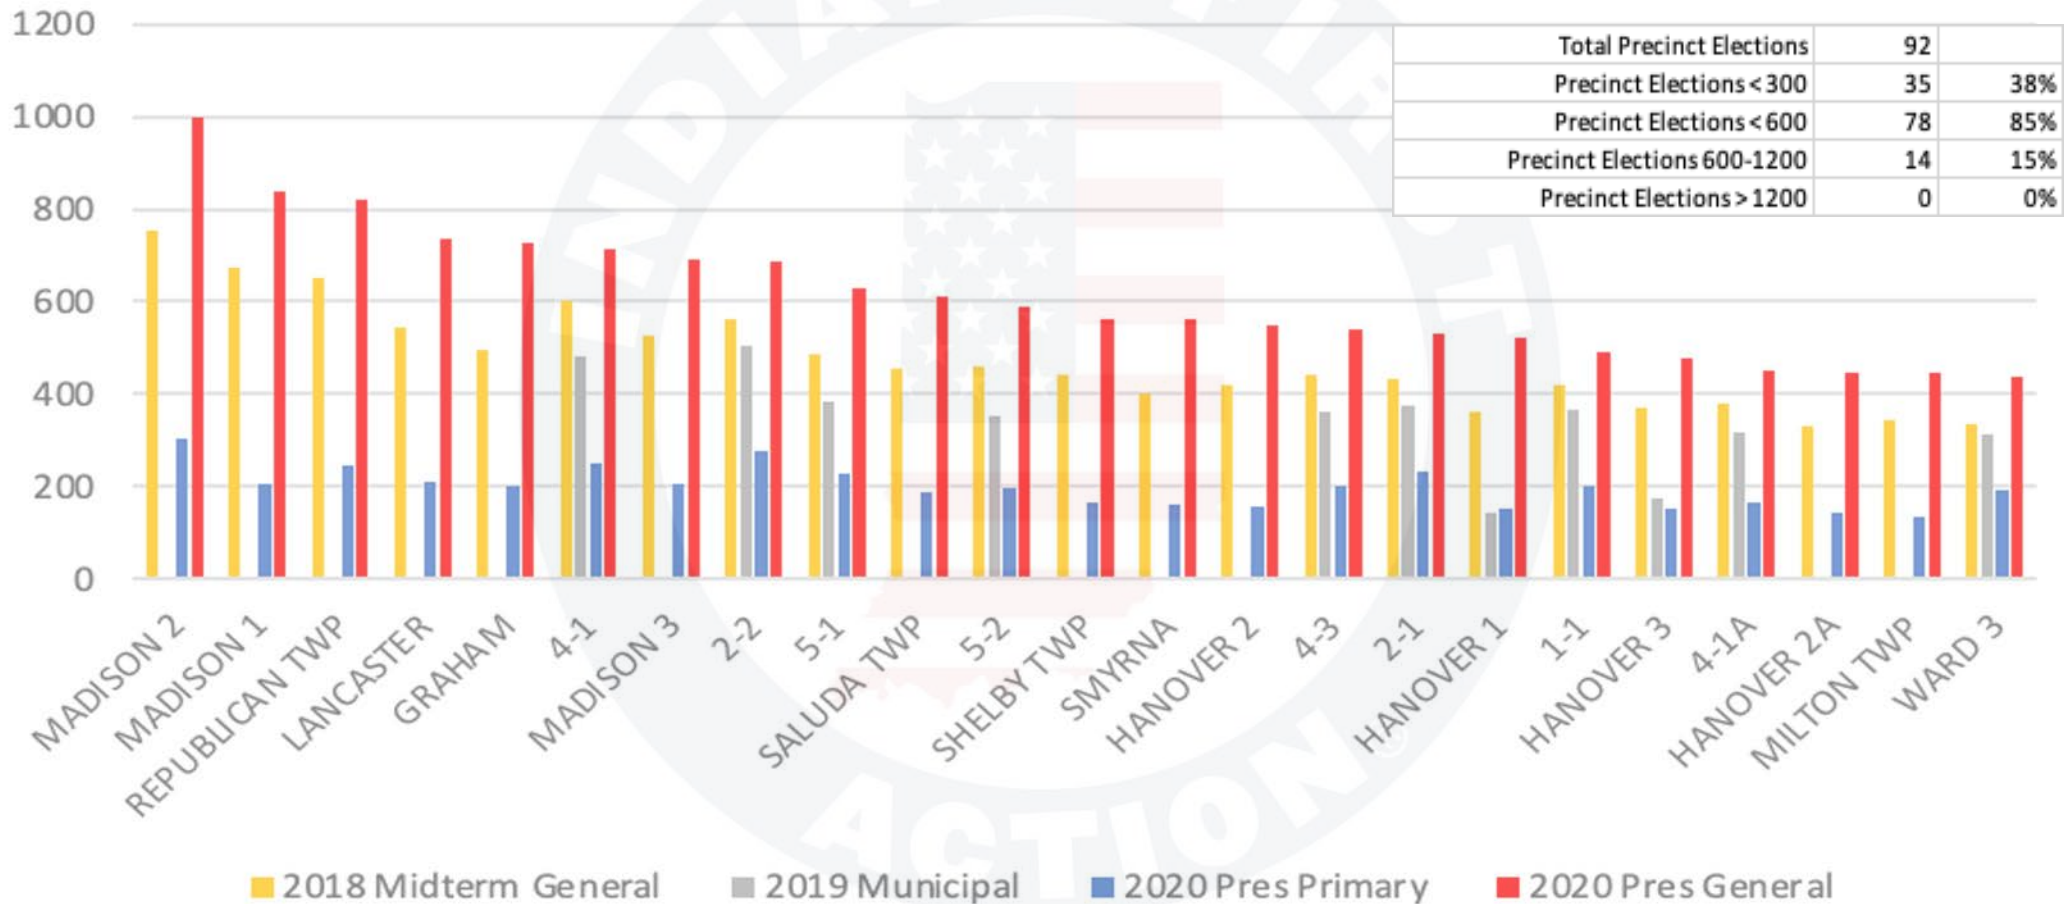

Jasper County

Jasper County Indiana - Ballots Cast by Precinct

© 2023 INDIANA FIRST ACTION. ALL RIGHTS RESERVED.

Jay County

Jay County Indiana - Ballots Cast by Precinct

Jefferson County

Jefferson County Indiana - Ballots Cast by Precinct