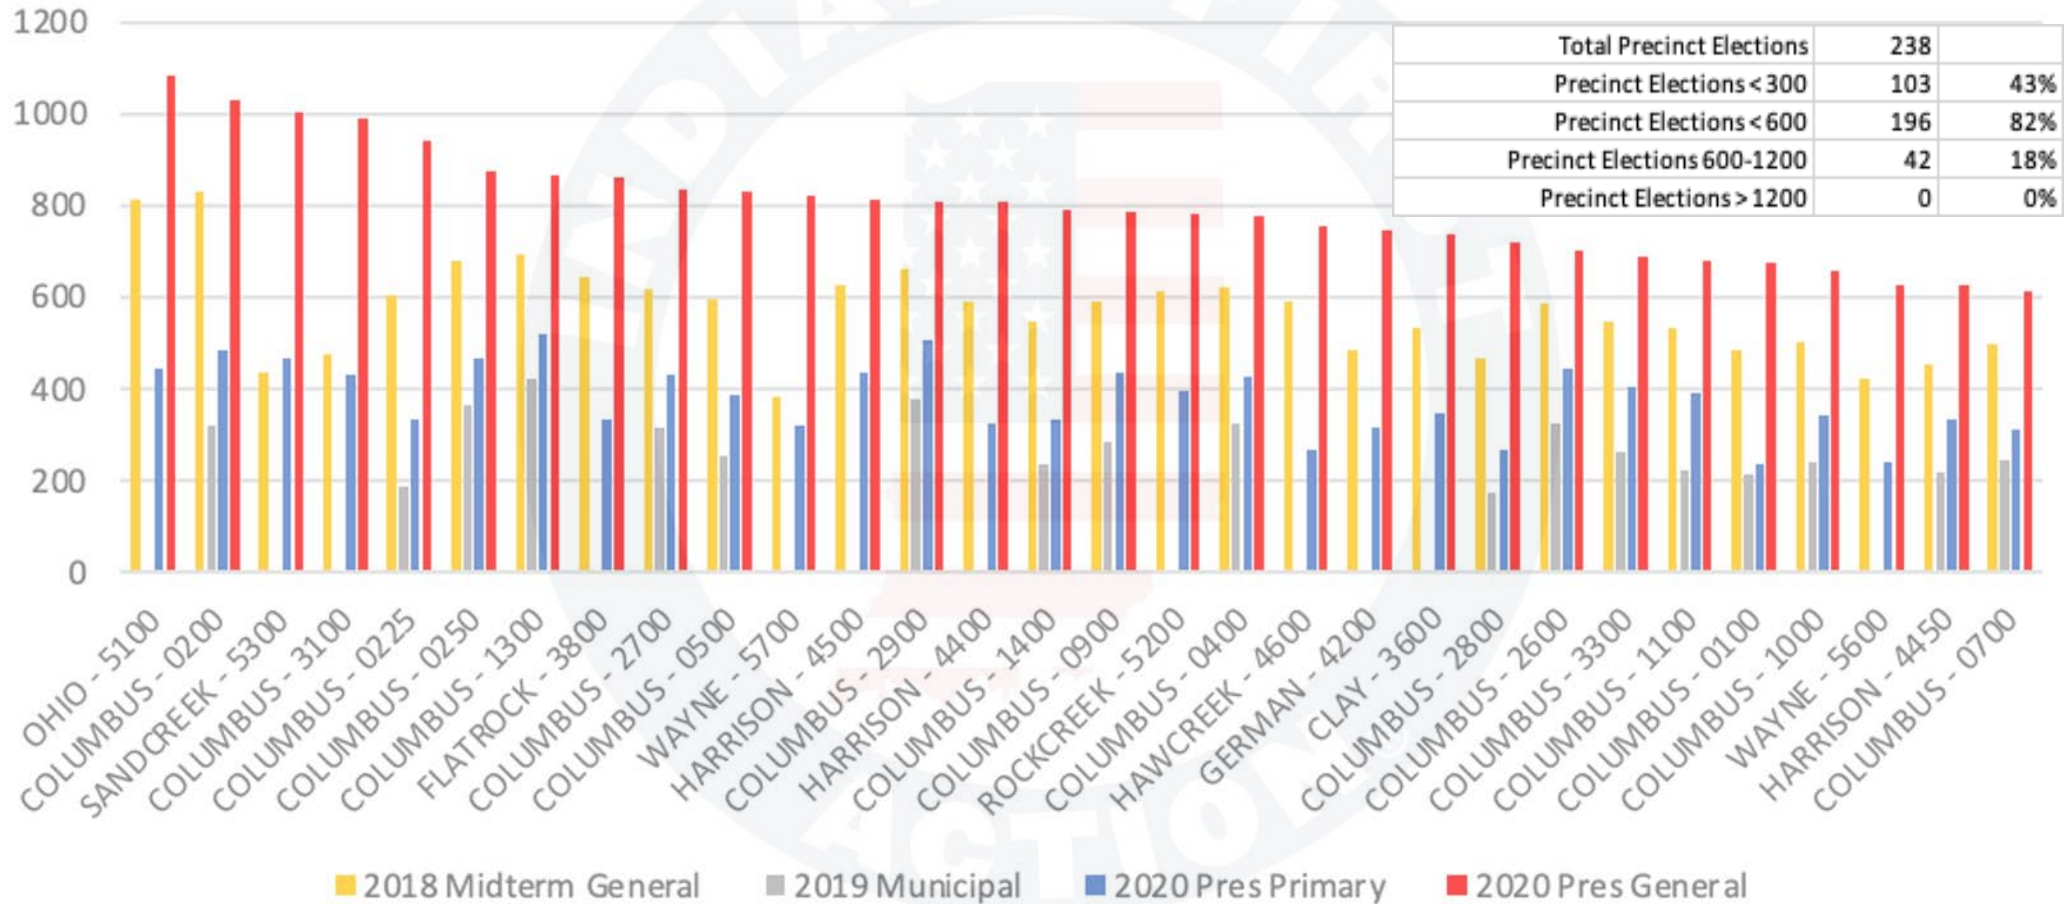

2.5% (125) of precinct elections tallied >1200 ballots

Adams County

Adams County Indiana - Ballots Cast by Precinct

Allen County

Allen County Indiana - Ballots Cast by Precinct

Bartholomew County

Bartholomew County Indiana - Ballots Cast by Precinct