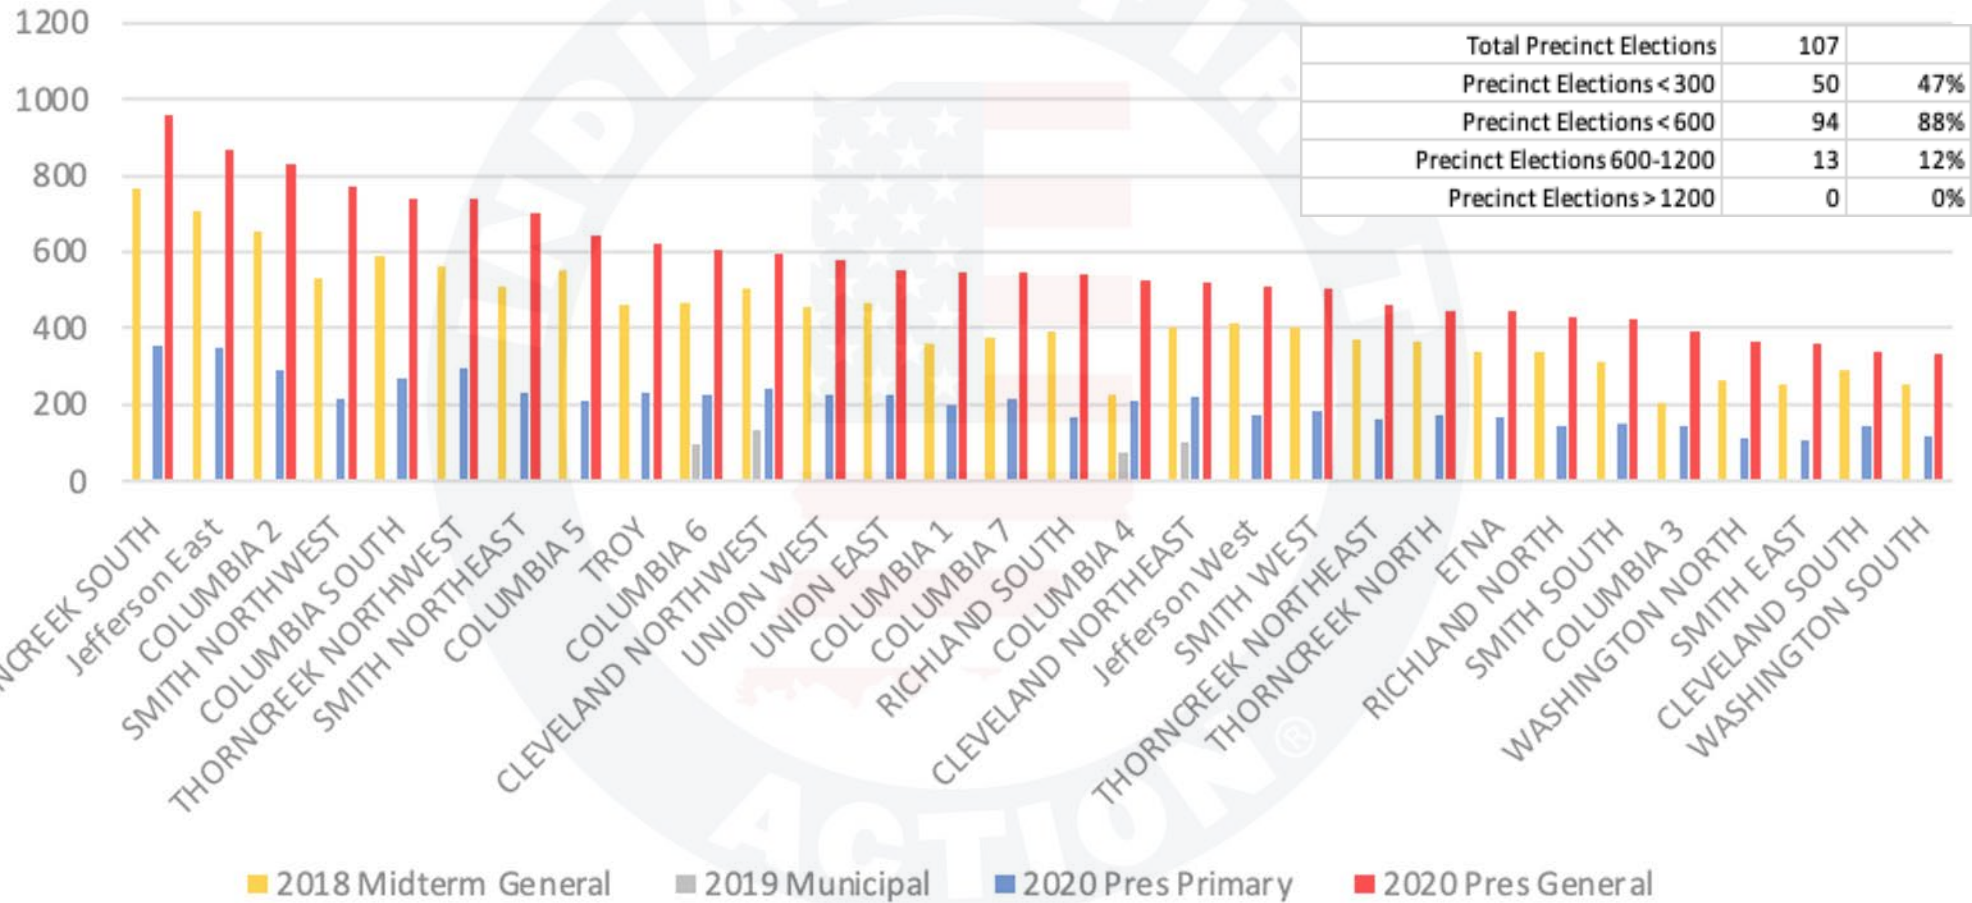

White County

White County Indiana - Ballots Cast by Precinct

© 2023 INDIANA FIRST ACTION. ALL RIGHTS RESERVED.

Whitley County

Whitley County Indiana - Ballots Cast by Precinct

© 2023 INDIANA FIRST ACTION. ALL RIGHTS RESERVED.